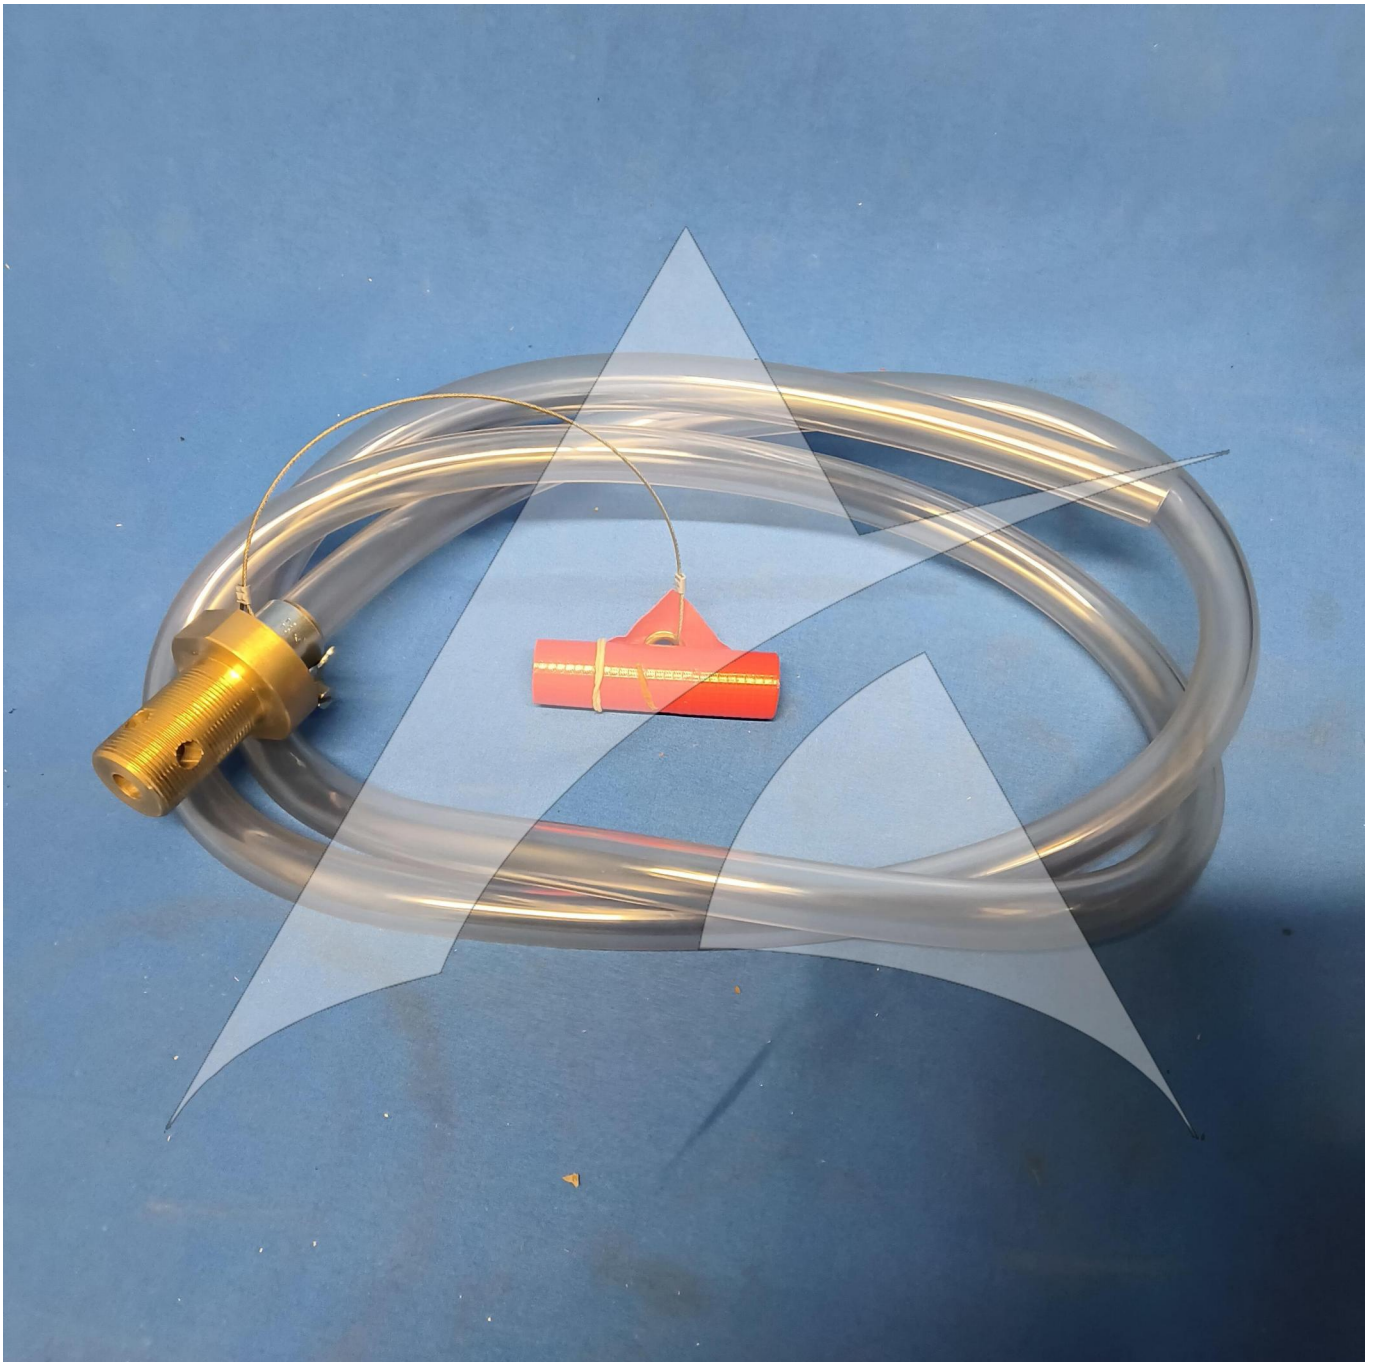

Global Sales:
Units 5 & 6, Oak Tree Place,
Matford Business Park
Exeter. Devon. EX2 8WA, UK.

Head Office:
7178 Headley ST SE,
PO Box 649
Ada, MI 49301 USA.

Part Number: J28012-1
Description: DRAIN HOSE
ATP Serial Number: PMH0034293EXT
Date: 2026-06-23

Image: 1 of 3

Global Sales:
Units 5 & 6, Oak Tree Place,
Matford Business Park
Exeter. Devon. EX2 8WA, UK.

Head Office:
7178 Headley ST SE,
PO Box 649
Ada, MI 49301 USA.

Part Number: J28012-1
Description: DRAIN HOSE
ATP Serial Number: PMH0034293EXT
Date: 2026-06-23

Image: 2 of 3

Global Sales:
Units 5 & 6, Oak Tree Place,
Matford Business Park
Exeter. Devon. EX2 8WA, UK.

Head Office:
7178 Headley ST SE,
PO Box 649
Ada, MI 49301 USA.

Part Number: J28012-1
Description: DRAIN HOSE
ATP Serial Number: PMH0034293EXT
Date: 2026-06-23