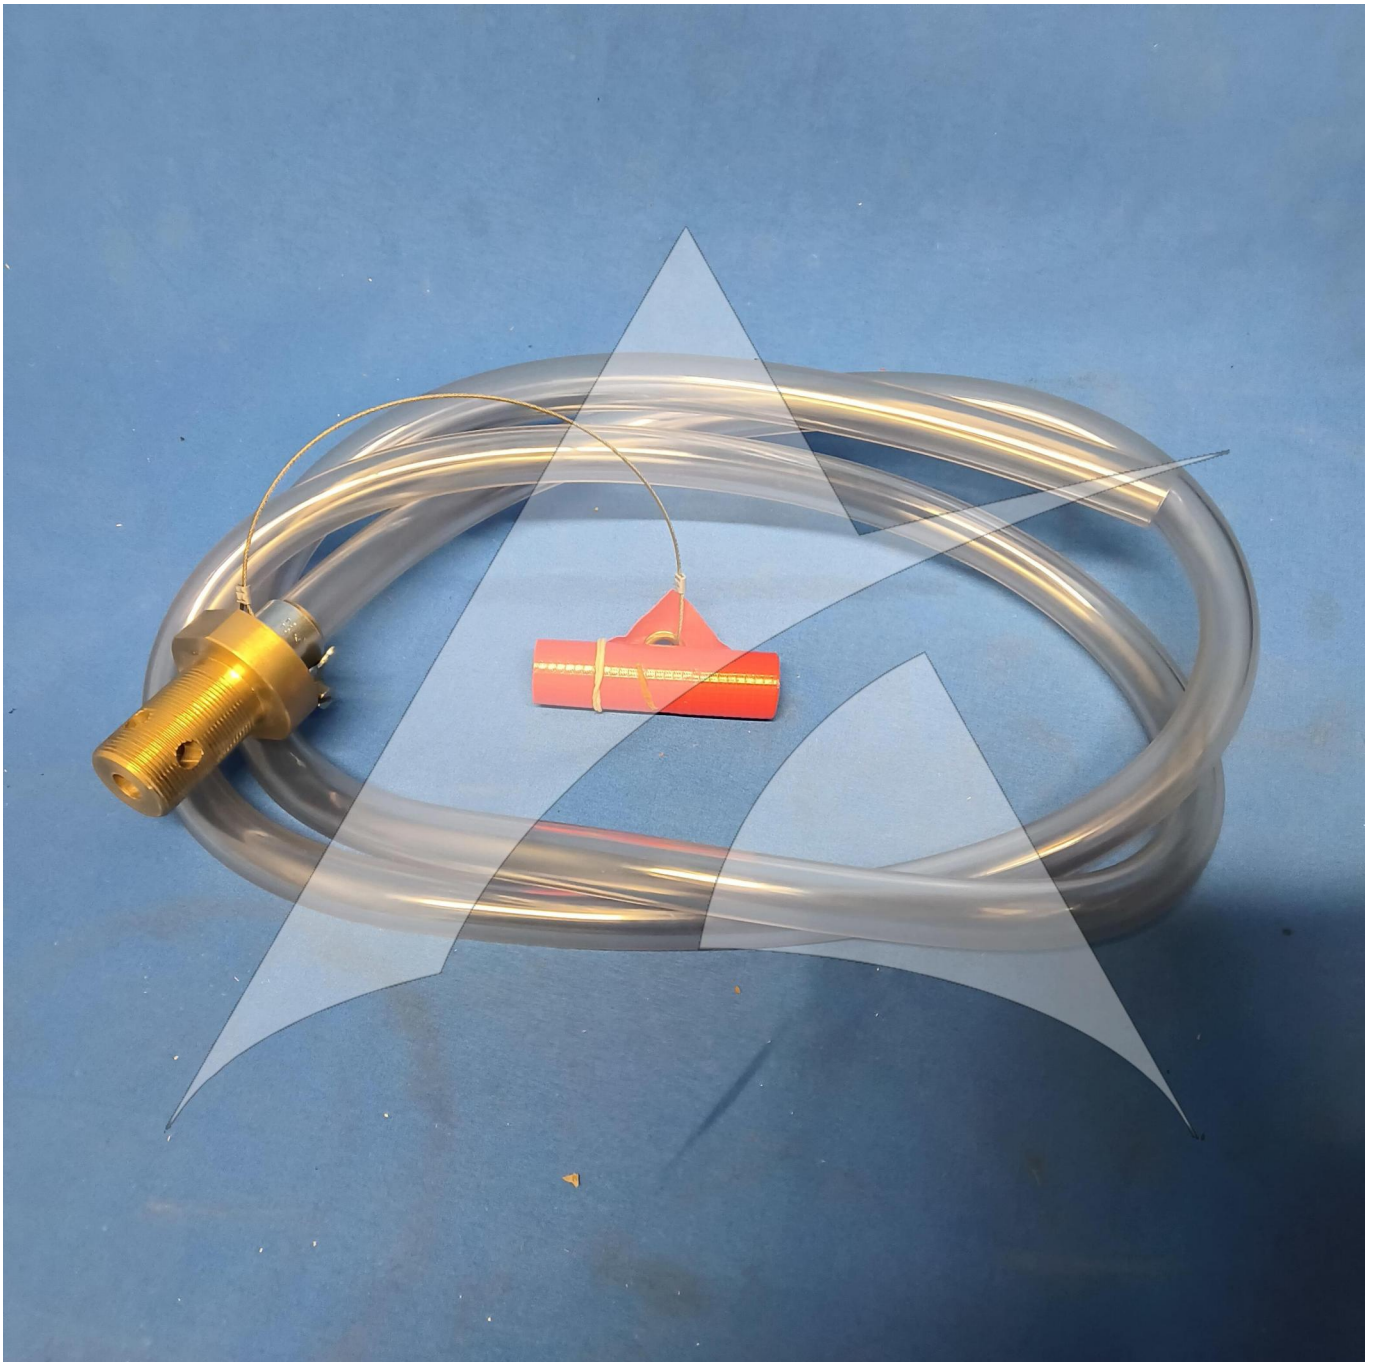

Global Sales:
Units 5 & 6, Oak Tree Place,
Matford Business Park
Exeter. Devon. EX2 8WA, UK.

Head Office:
7178 Headley ST SE,
PO Box 649
Ada, MI 49301 USA.

Part Number: J28012-1
Description: DRAIN HOSE
ATP Serial Number: PMH0034293EXT
Date: 2026-05-02

Image: 1 of 3

Global Sales:
Units 5 & 6, Oak Tree Place,
Matford Business Park
Exeter. Devon. EX2 8WA, UK.

Head Office:
7178 Headley ST SE,
PO Box 649
Ada, MI 49301 USA.

Part Number: J28012-1
Description: DRAIN HOSE
ATP Serial Number: PMH0034293EXT
Date: 2026-05-02

Image: 2 of 3

Global Sales:
Units 5 & 6, Oak Tree Place,
Matford Business Park
Exeter. Devon. EX2 8WA, UK.

Head Office:
7178 Headley ST SE,
PO Box 649
Ada, MI 49301 USA.

Part Number: J28012-1
Description: DRAIN HOSE
ATP Serial Number: PMH0034293EXT
Date: 2026-05-02