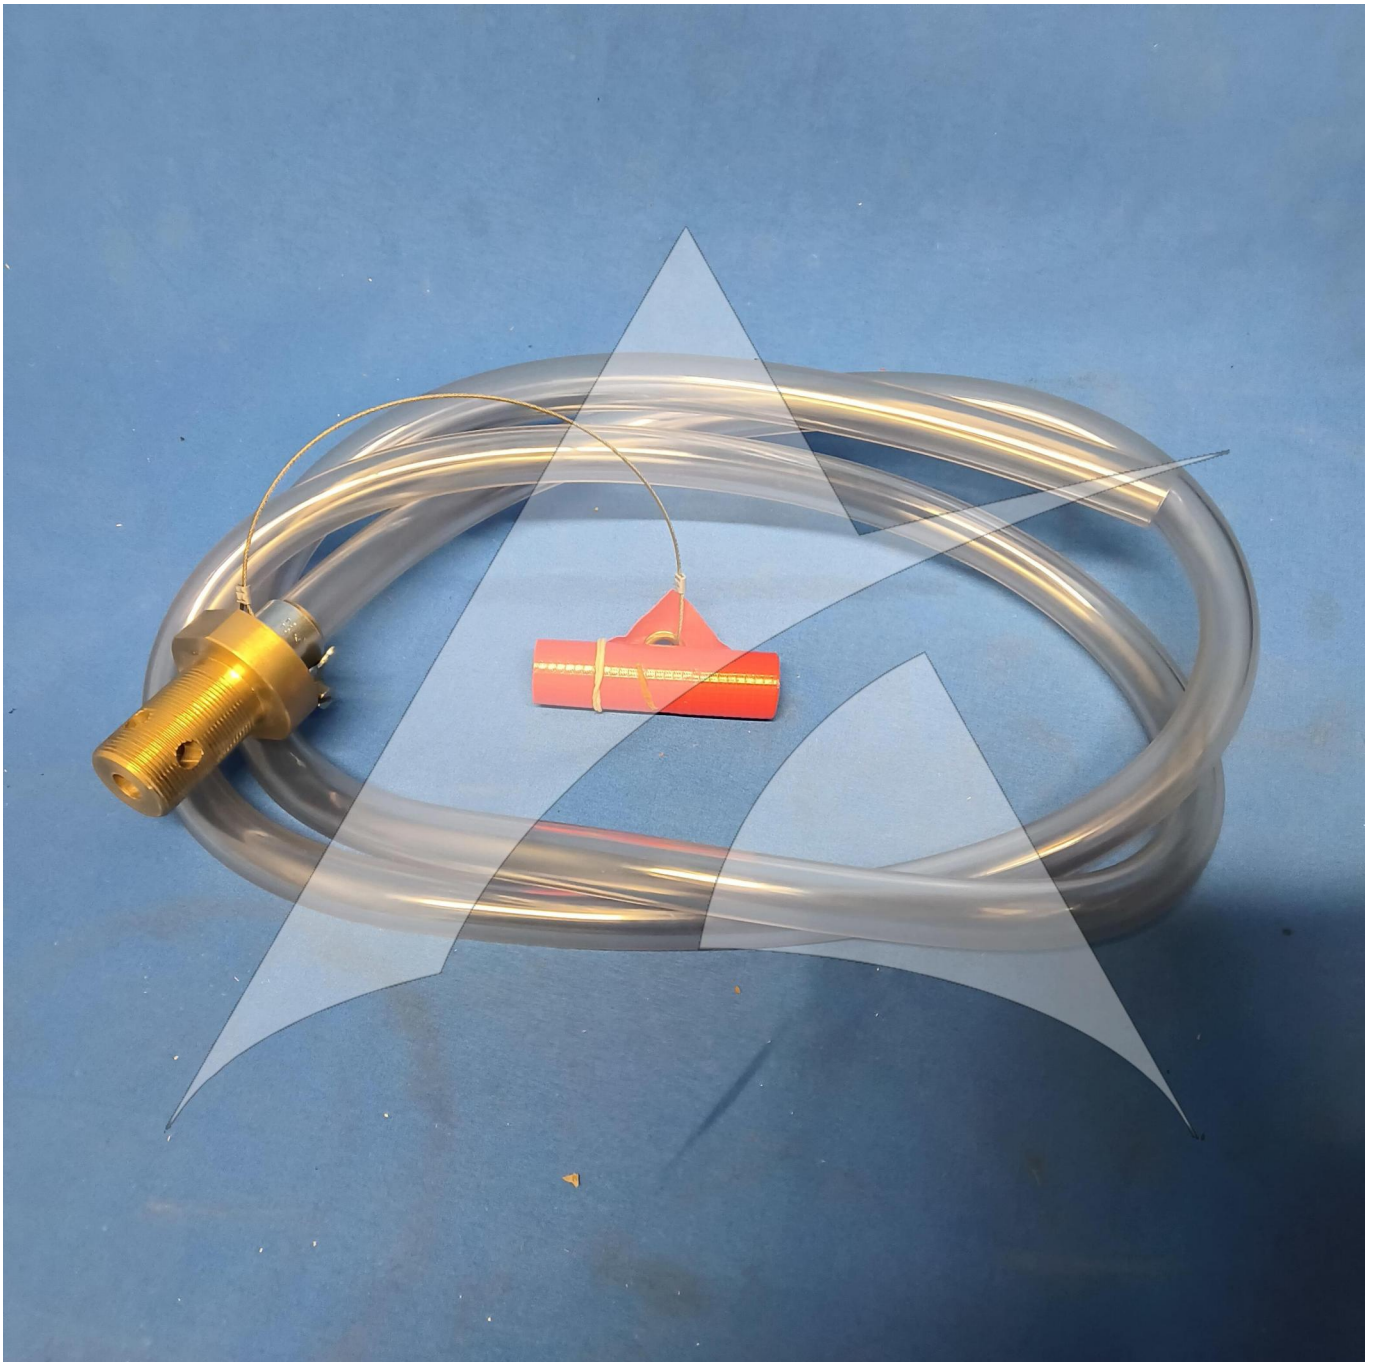

Global Sales:
Units 5 & 6, Oak Tree Place,
Matford Business Park
Exeter. Devon. EX2 8WA, UK.

Head Office:
7178 Headley ST SE,
PO Box 649
Ada, MI 49301 USA.

Part Number: J28012-1
Description: DRAIN HOSE
ATP Serial Number: PMH0034291EXT
Date: 2026-05-04

Image: 1 of 3

Global Sales:
Units 5 & 6, Oak Tree Place,
Matford Business Park
Exeter. Devon. EX2 8WA, UK.

Head Office:
7178 Headley ST SE,
PO Box 649
Ada, MI 49301 USA.

Part Number: J28012-1
Description: DRAIN HOSE
ATP Serial Number: PMH0034291EXT
Date: 2026-05-04

Image: 2 of 3

Global Sales:
Units 5 & 6, Oak Tree Place,
Matford Business Park
Exeter. Devon. EX2 8WA, UK.

Head Office:
7178 Headley ST SE,
PO Box 649
Ada, MI 49301 USA.

Part Number: J28012-1
Description: DRAIN HOSE
ATP Serial Number: PMH0034291EXT
Date: 2026-05-04