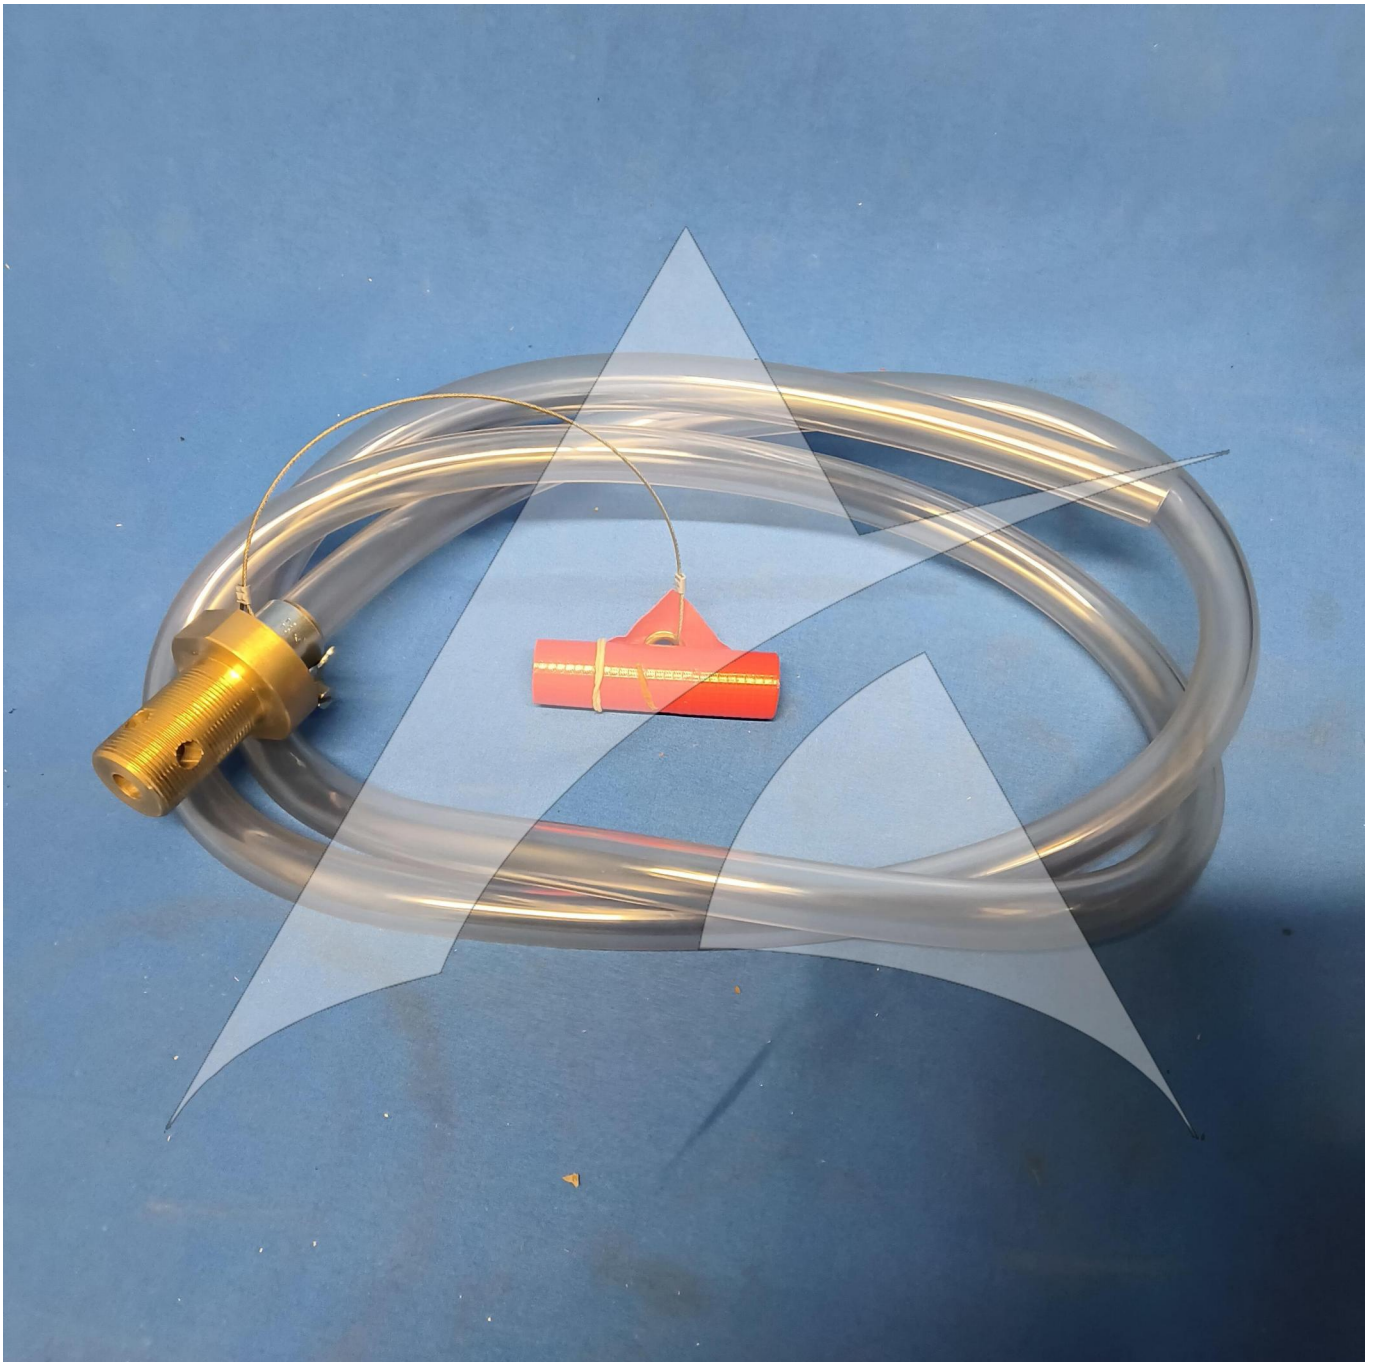

Global Sales:
Units 5 & 6, Oak Tree Place,
Matford Business Park
Exeter. Devon. EX2 8WA, UK.

Head Office:
7178 Headley ST SE,
PO Box 649
Ada, MI 49301 USA.

Part Number: J28012-1
Description: DRAIN HOSE
ATP Serial Number: PMH0034291EXT
Date: 2026-06-23

Image: 1 of 3

Global Sales:
Units 5 & 6, Oak Tree Place,
Matford Business Park
Exeter. Devon. EX2 8WA, UK.

Head Office:
7178 Headley ST SE,
PO Box 649
Ada, MI 49301 USA.

Part Number: J28012-1
Description: DRAIN HOSE
ATP Serial Number: PMH0034291EXT
Date: 2026-06-23

Image: 2 of 3

Global Sales:
Units 5 & 6, Oak Tree Place,
Matford Business Park
Exeter. Devon. EX2 8WA, UK.

Head Office:
7178 Headley ST SE,
PO Box 649
Ada, MI 49301 USA.

Part Number: J28012-1
Description: DRAIN HOSE
ATP Serial Number: PMH0034291EXT
Date: 2026-06-23