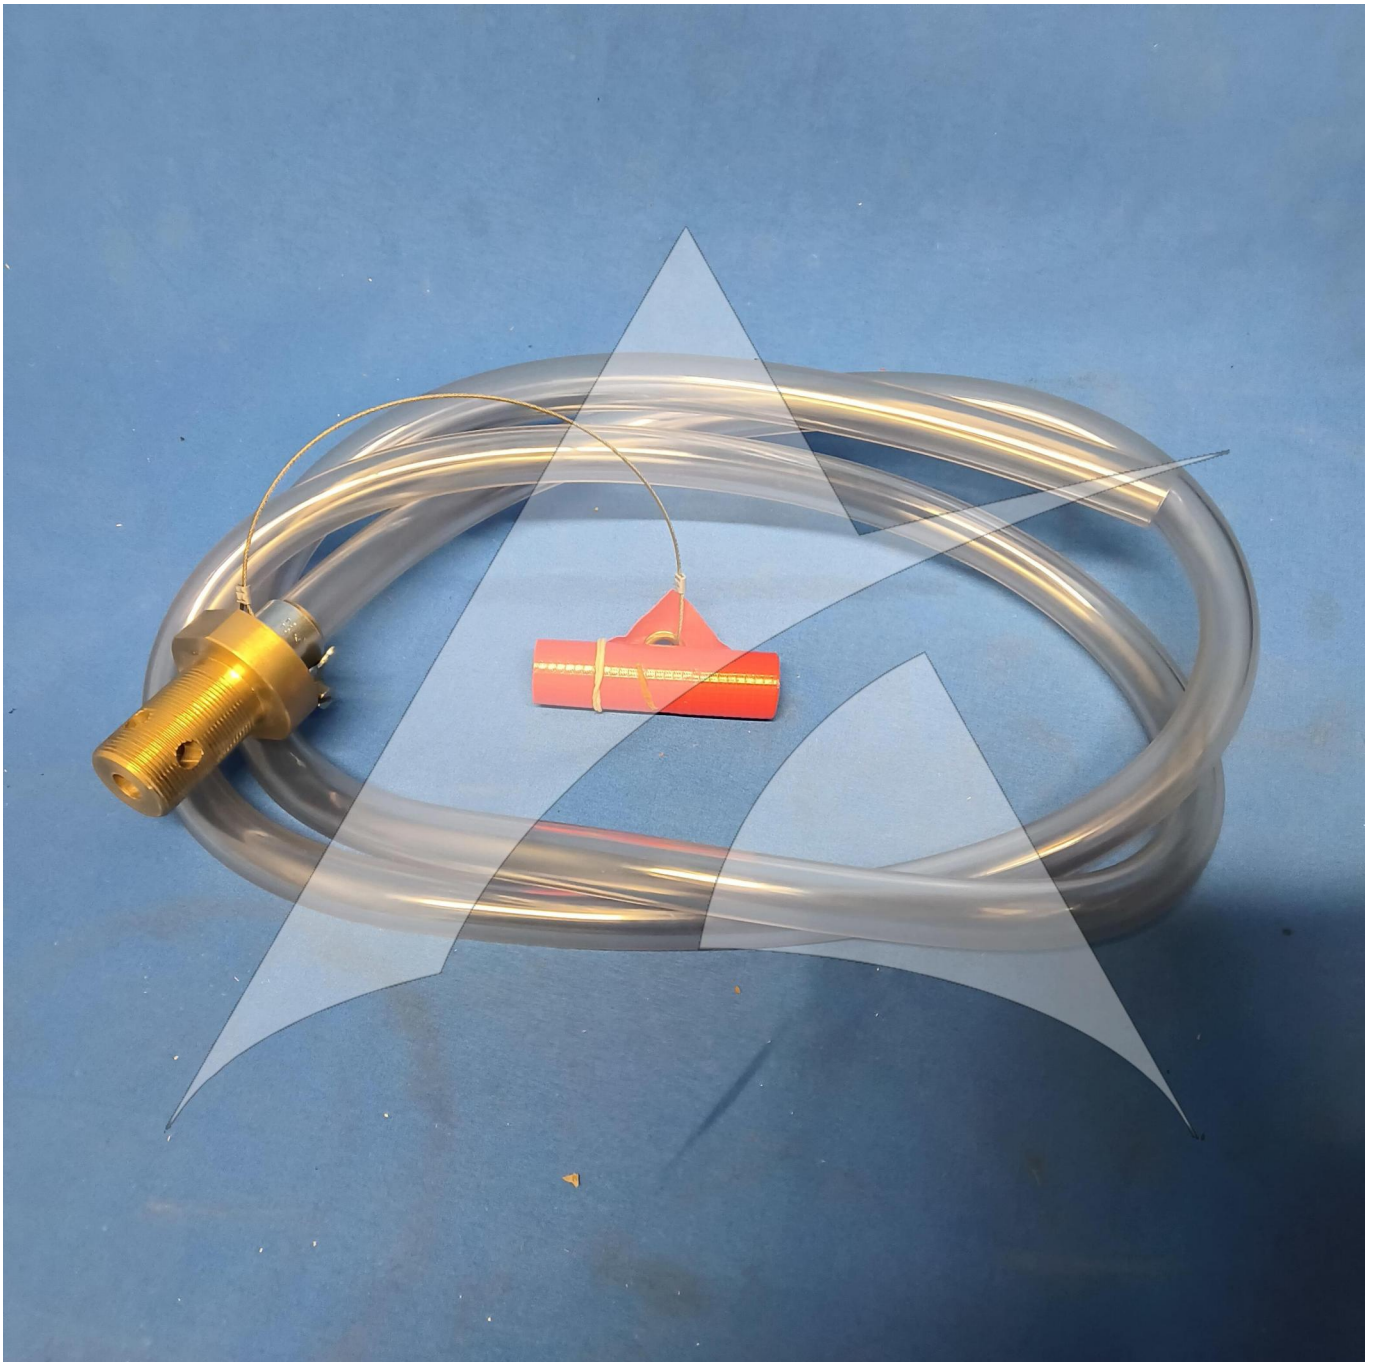

Global Sales:
Units 5 & 6, Oak Tree Place,
Matford Business Park
Exeter. Devon. EX2 8WA, UK.

Head Office:
7178 Headley ST SE,
PO Box 649
Ada, MI 49301 USA.

Part Number: J28012-1
Description: DRAIN HOSE
ATP Serial Number: PMH0034290EXT
Date: 2026-04-28

Image: 1 of 3

Global Sales:
Units 5 & 6, Oak Tree Place,
Matford Business Park
Exeter. Devon. EX2 8WA, UK.

Head Office:
7178 Headley ST SE,
PO Box 649
Ada, MI 49301 USA.

Part Number: J28012-1
Description: DRAIN HOSE
ATP Serial Number: PMH0034290EXT
Date: 2026-04-28

Image: 2 of 3

Global Sales:
Units 5 & 6, Oak Tree Place,
Matford Business Park
Exeter. Devon. EX2 8WA, UK.

Head Office:
7178 Headley ST SE,
PO Box 649
Ada, MI 49301 USA.

Part Number: J28012-1
Description: DRAIN HOSE
ATP Serial Number: PMH0034290EXT
Date: 2026-04-28