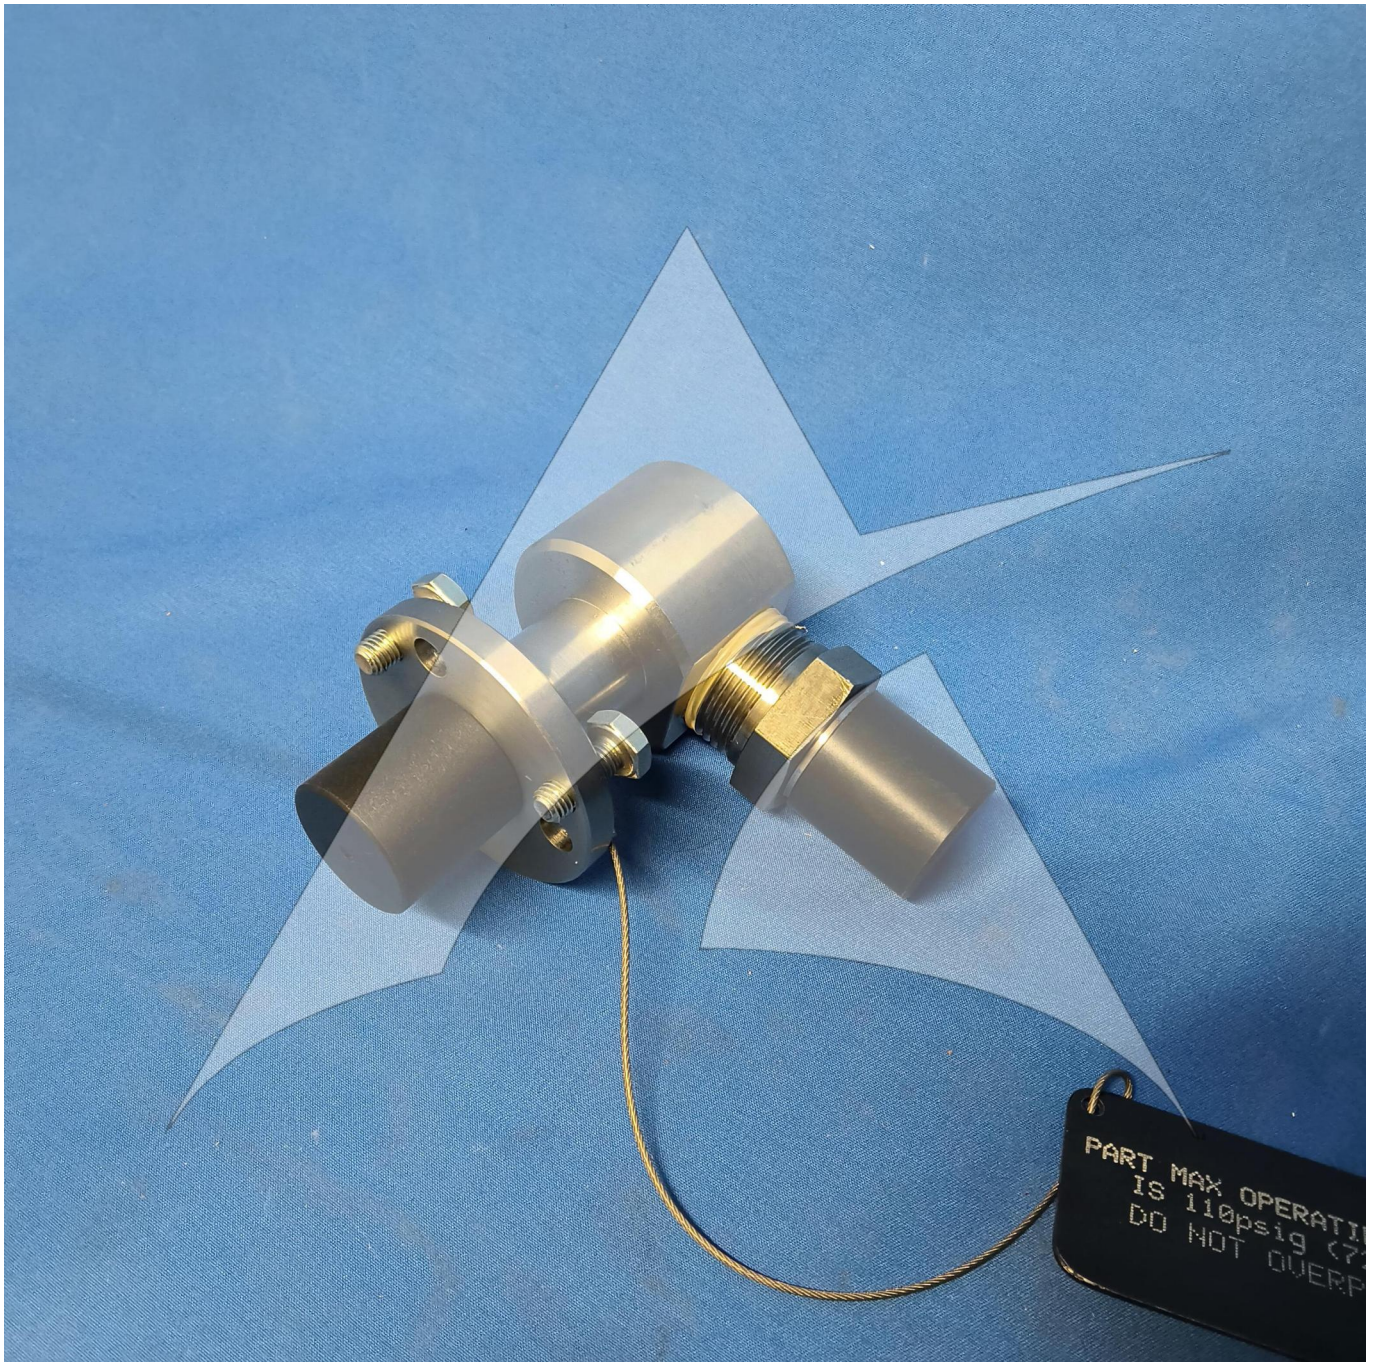

Global Sales:
Units 5 & 6, Oak Tree Place,
Matford Business Park
Exeter. Devon. EX2 8WA, UK.

Head Office:
7178 Headley ST SE,
PO Box 649
Ada, MI 49301 USA.

Part Number: IAE1P16042
Description: ADAPTOR, LEAK TEST
ATP Serial Number: PMH0034208EXT
Date: 2026-04-21

Image: 1 of 3

Global Sales:
Units 5 & 6, Oak Tree Place,
Matford Business Park
Exeter. Devon. EX2 8WA, UK.

Head Office:
7178 Headley ST SE,
PO Box 649
Ada, MI 49301 USA.

Part Number: IAE1P16042
Description: ADAPTOR, LEAK TEST
ATP Serial Number: PMH0034208EXT
Date: 2026-04-21

Image: 2 of 3

Global Sales:
Units 5 & 6, Oak Tree Place,
Matford Business Park
Exeter. Devon. EX2 8WA, UK.

Head Office:
7178 Headley ST SE,
PO Box 649
Ada, MI 49301 USA.

Part Number: IAE1P16042
Description: ADAPTOR, LEAK TEST
ATP Serial Number: PMH0034208EXT
Date: 2026-04-21