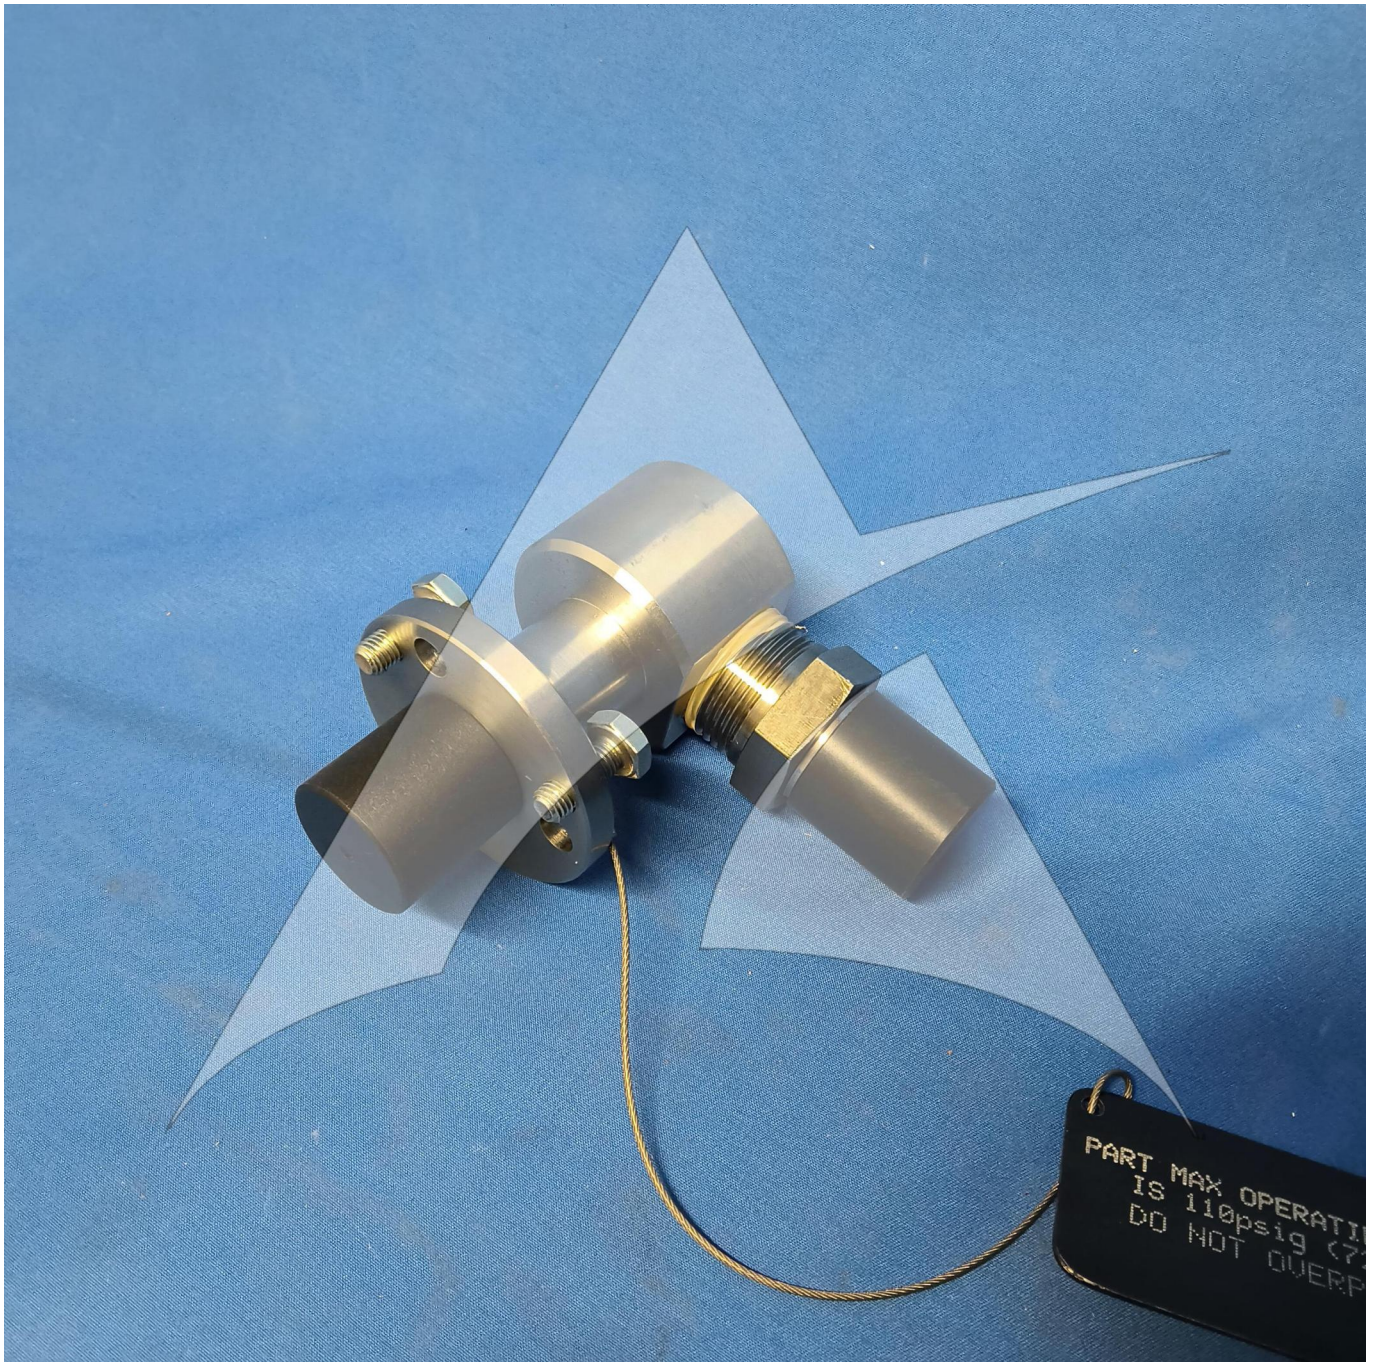

Global Sales:
Units 5 & 6, Oak Tree Place,
Matford Business Park
Exeter. Devon. EX2 8WA, UK.

Head Office:
7178 Headley ST SE,
PO Box 649
Ada, MI 49301 USA.

Part Number: IAE1P16042
Description: ADAPTOR, LEAK TEST
ATP Serial Number: PMH0034208EXT
Date: 2026-06-10

Image: 1 of 3

Global Sales:
Units 5 & 6, Oak Tree Place,
Matford Business Park
Exeter. Devon. EX2 8WA, UK.

Head Office:
7178 Headley ST SE,
PO Box 649
Ada, MI 49301 USA.

Part Number: IAE1P16042
Description: ADAPTOR, LEAK TEST
ATP Serial Number: PMH0034208EXT
Date: 2026-06-10

Image: 2 of 3

Global Sales:
Units 5 & 6, Oak Tree Place,
Matford Business Park
Exeter. Devon. EX2 8WA, UK.

Head Office:
7178 Headley ST SE,
PO Box 649
Ada, MI 49301 USA.

Part Number: IAE1P16042
Description: ADAPTOR, LEAK TEST
ATP Serial Number: PMH0034208EXT
Date: 2026-06-10