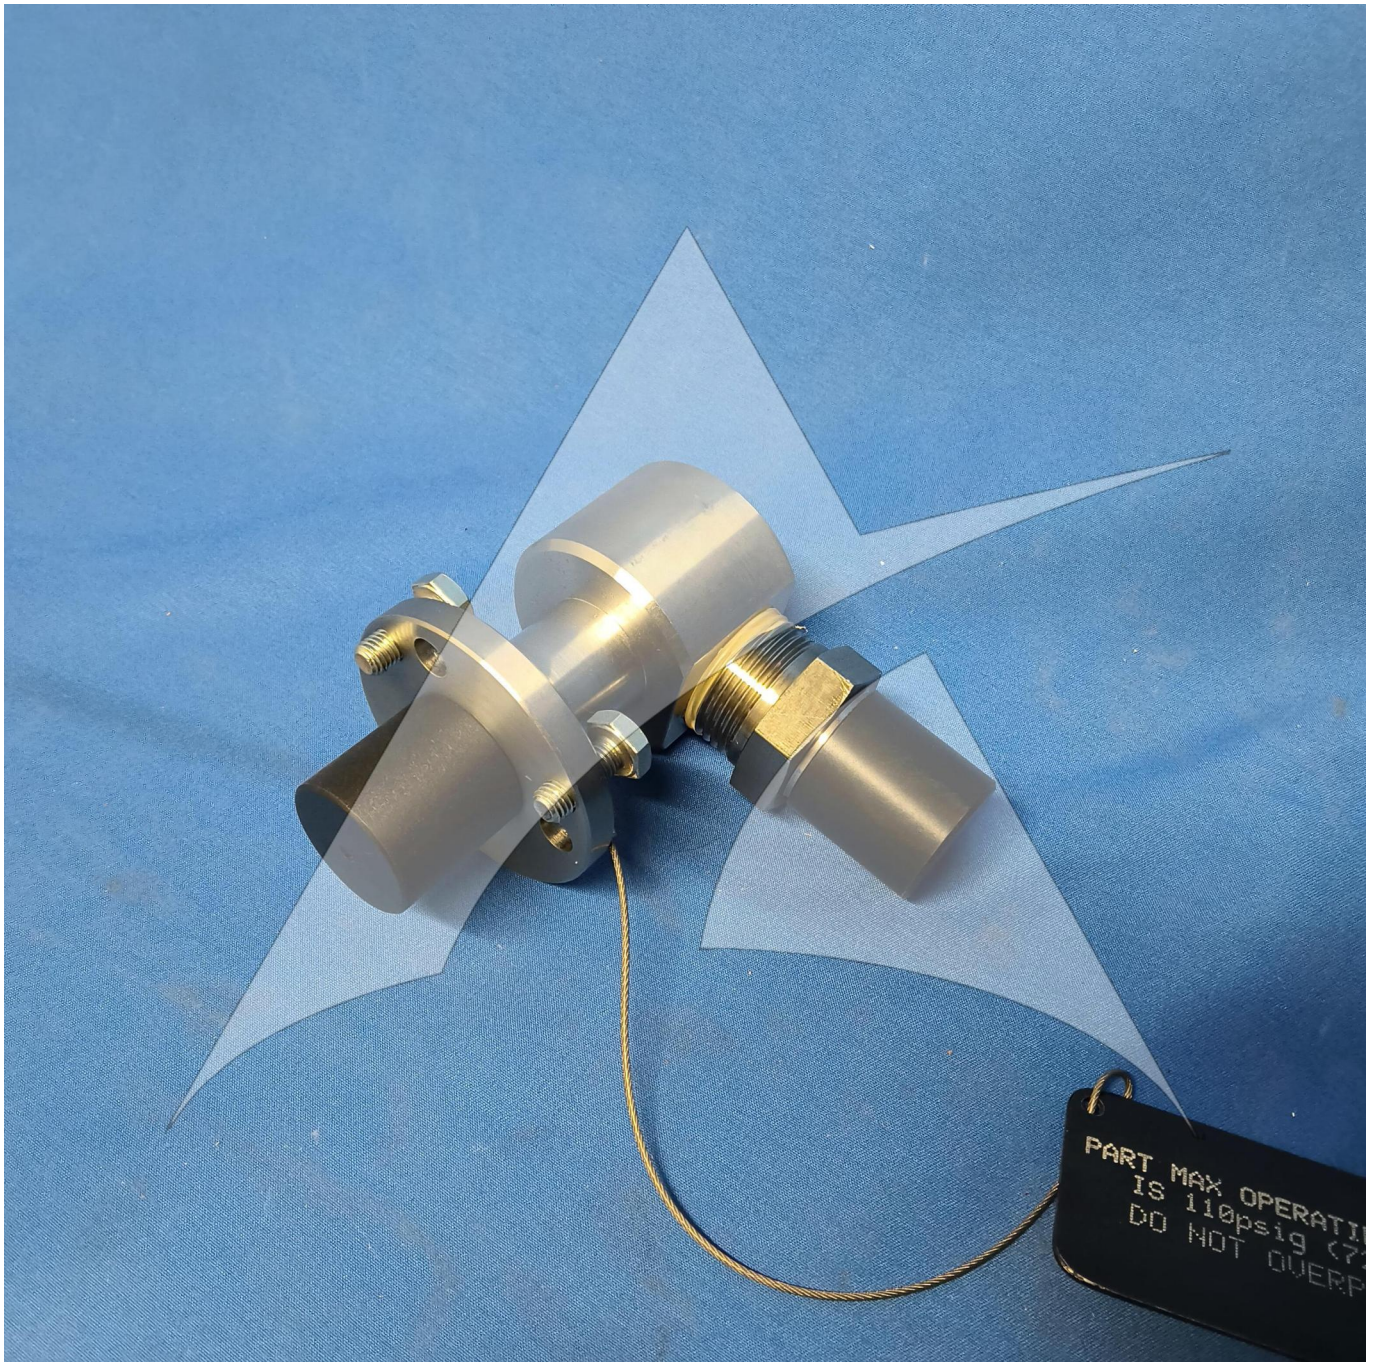

Global Sales:
Units 5 & 6, Oak Tree Place,
Matford Business Park
Exeter. Devon. EX2 8WA, UK.

Head Office:
7178 Headley ST SE,
PO Box 649
Ada, MI 49301 USA.

Part Number: IAE1P16042
Description: ADAPTOR, LEAK TEST
ATP Serial Number: PMH0034207EXT
Date: 2026-04-18

Image: 1 of 3

Global Sales:
Units 5 & 6, Oak Tree Place,
Matford Business Park
Exeter. Devon. EX2 8WA, UK.

Head Office:
7178 Headley ST SE,
PO Box 649
Ada, MI 49301 USA.

Part Number: IAE1P16042
Description: ADAPTOR, LEAK TEST
ATP Serial Number: PMH0034207EXT
Date: 2026-04-18

Image: 2 of 3

Global Sales:
Units 5 & 6, Oak Tree Place,
Matford Business Park
Exeter. Devon. EX2 8WA, UK.

Head Office:
7178 Headley ST SE,
PO Box 649
Ada, MI 49301 USA.

Part Number: IAE1P16042
Description: ADAPTOR, LEAK TEST
ATP Serial Number: PMH0034207EXT
Date: 2026-04-18