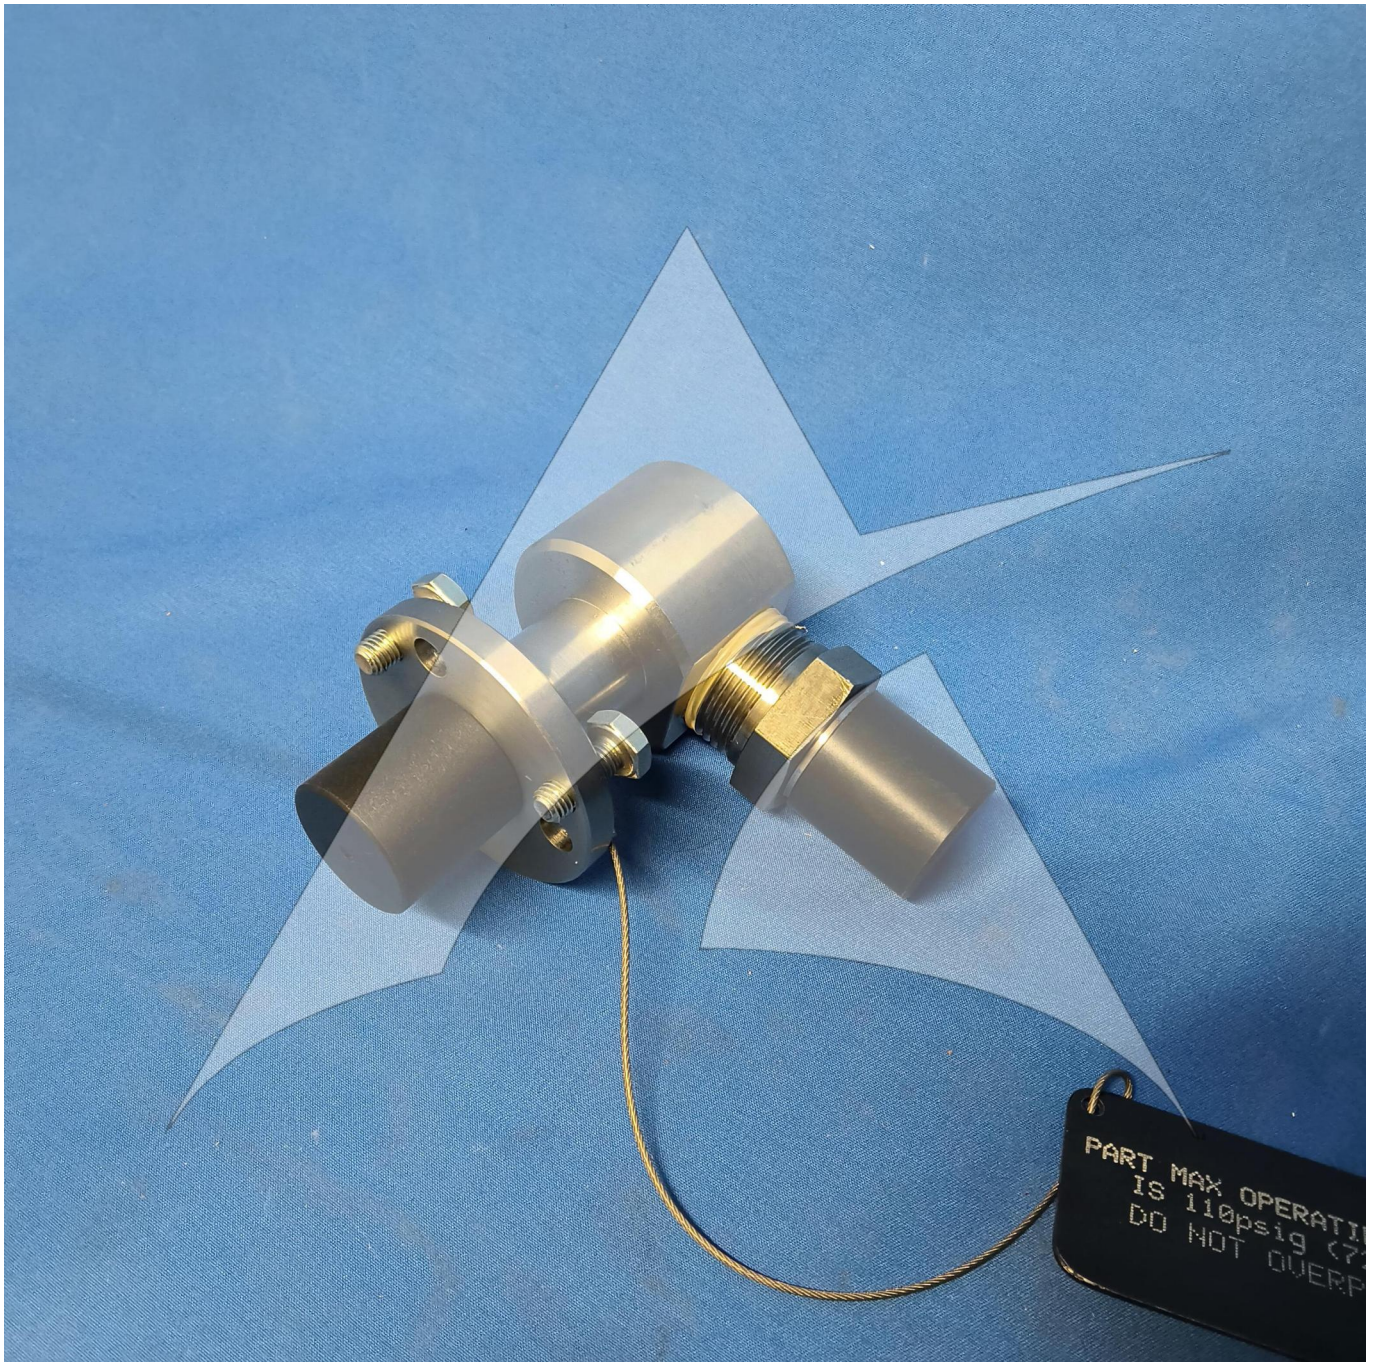

Global Sales:  
Units 5 & 6, Oak Tree Place,  
Matford Business Park  
Exeter. Devon. EX2 8WA, UK.

Head Office:  
7178 Headley ST SE,  
PO Box 649  
Ada, MI 49301 USA.

**Part Number:** IAE1P16042  
**Description:** ADAPTOR, LEAK TEST  
**ATP Serial Number:** PMH0034207EXT  
**Date:** 2026-06-10

**Image:** 1 of 3

Global Sales:  
Units 5 & 6, Oak Tree Place,  
Matford Business Park  
Exeter. Devon. EX2 8WA, UK.

Head Office:  
7178 Headley ST SE,  
PO Box 649  
Ada, MI 49301 USA.

**Part Number:** IAE1P16042  
**Description:** ADAPTOR, LEAK TEST  
**ATP Serial Number:** PMH0034207EXT  
**Date:** 2026-06-10

**Image:** 2 of 3

Global Sales:  
Units 5 & 6, Oak Tree Place,  
Matford Business Park  
Exeter. Devon. EX2 8WA, UK.

Head Office:  
7178 Headley ST SE,  
PO Box 649  
Ada, MI 49301 USA.

**Part Number:** IAE1P16042  
**Description:** ADAPTOR, LEAK TEST  
**ATP Serial Number:** PMH0034207EXT  
**Date:** 2026-06-10