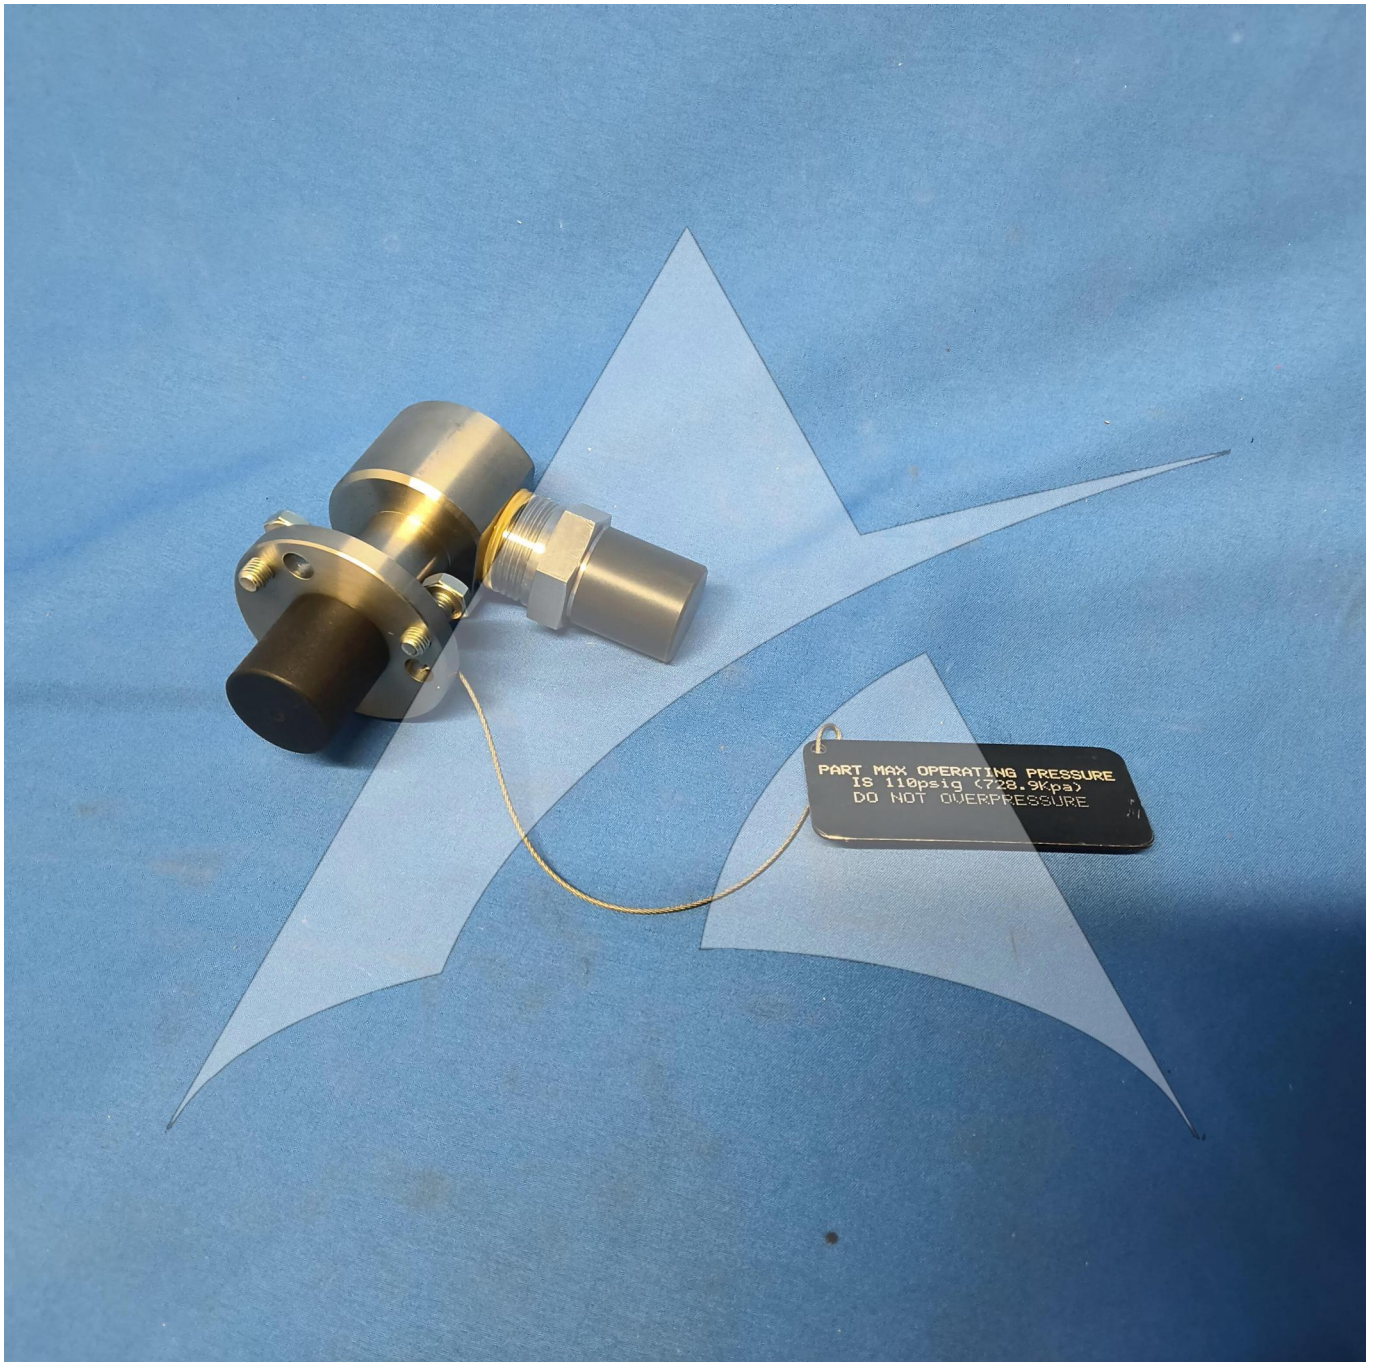

Global Sales:  
Units 5 & 6, Oak Tree Place,  
Matford Business Park  
Exeter. Devon. EX2 8WA, UK.

Head Office:  
7178 Headley ST SE,  
PO Box 649  
Ada, MI 49301 USA.

**Part Number:** IAE1P16042  
**Description:** ADAPTOR, LEAK TEST  
**ATP Serial Number:** PMH0034207EXT  
**Date:** 2026-06-10

**Image:** 1 of 3

Global Sales:  
Units 5 & 6, Oak Tree Place,  
Matford Business Park  
Exeter. Devon. EX2 8WA, UK.

Head Office:  
7178 Headley ST SE,  
PO Box 649  
Ada, MI 49301 USA.

**Part Number:** IAE1P16042  
**Description:** ADAPTOR, LEAK TEST  
**ATP Serial Number:** PMH0034207EXT  
**Date:** 2026-06-10

**Image:** 2 of 3

Global Sales:  
Units 5 & 6, Oak Tree Place,  
Matford Business Park  
Exeter. Devon. EX2 8WA, UK.

Head Office:  
7178 Headley ST SE,  
PO Box 649  
Ada, MI 49301 USA.

**Part Number:** IAE1P16042  
**Description:** ADAPTOR, LEAK TEST  
**ATP Serial Number:** PMH0034207EXT  
**Date:** 2026-06-10