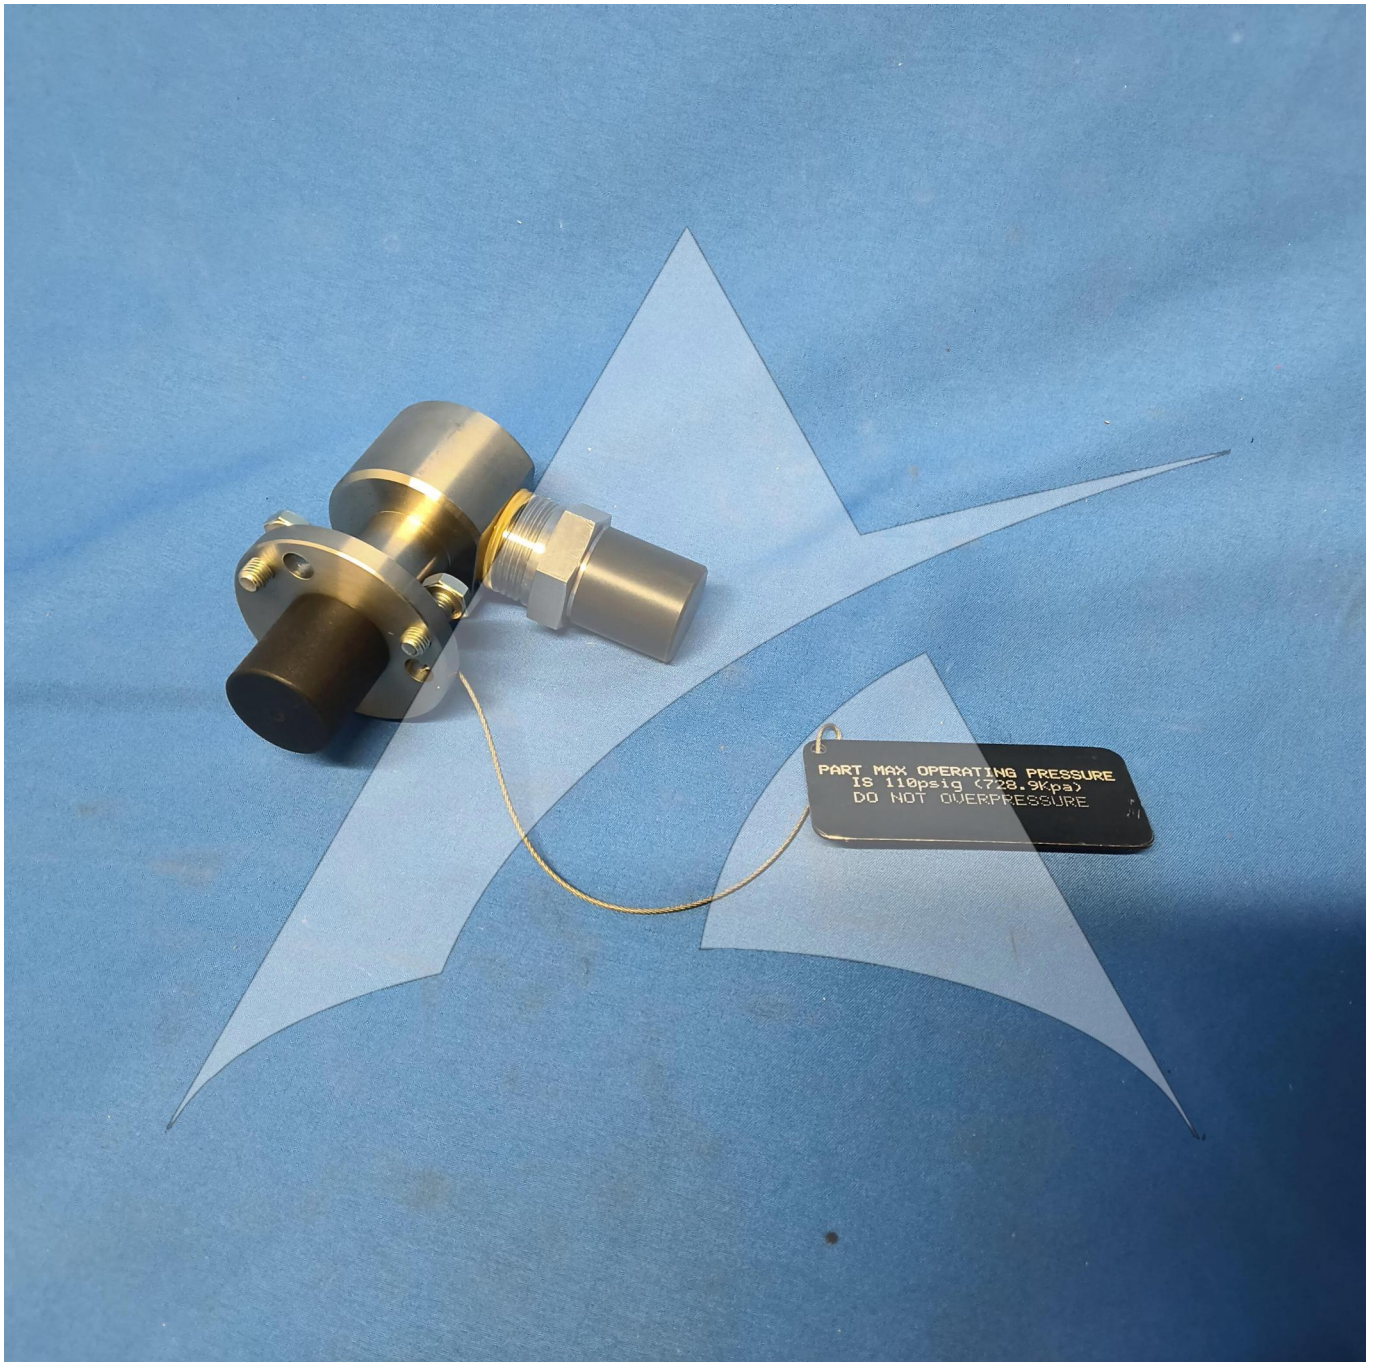

Global Sales:
Units 5 & 6, Oak Tree Place,
Matford Business Park
Exeter. Devon. EX2 8WA, UK.

Head Office:
7178 Headley ST SE,
PO Box 649
Ada, MI 49301 USA.

Part Number: IAE1P16042
Description: ADAPTOR, LEAK TEST
ATP Serial Number: PMH0034207EXT
Date: 2026-04-18

Image: 1 of 3

Global Sales:
Units 5 & 6, Oak Tree Place,
Matford Business Park
Exeter. Devon. EX2 8WA, UK.

Head Office:
7178 Headley ST SE,
PO Box 649
Ada, MI 49301 USA.

Part Number: IAE1P16042
Description: ADAPTOR, LEAK TEST
ATP Serial Number: PMH0034207EXT
Date: 2026-04-18

Image: 2 of 3

Global Sales:
Units 5 & 6, Oak Tree Place,
Matford Business Park
Exeter. Devon. EX2 8WA, UK.

Head Office:
7178 Headley ST SE,
PO Box 649
Ada, MI 49301 USA.

Part Number: IAE1P16042
Description: ADAPTOR, LEAK TEST
ATP Serial Number: PMH0034207EXT
Date: 2026-04-18