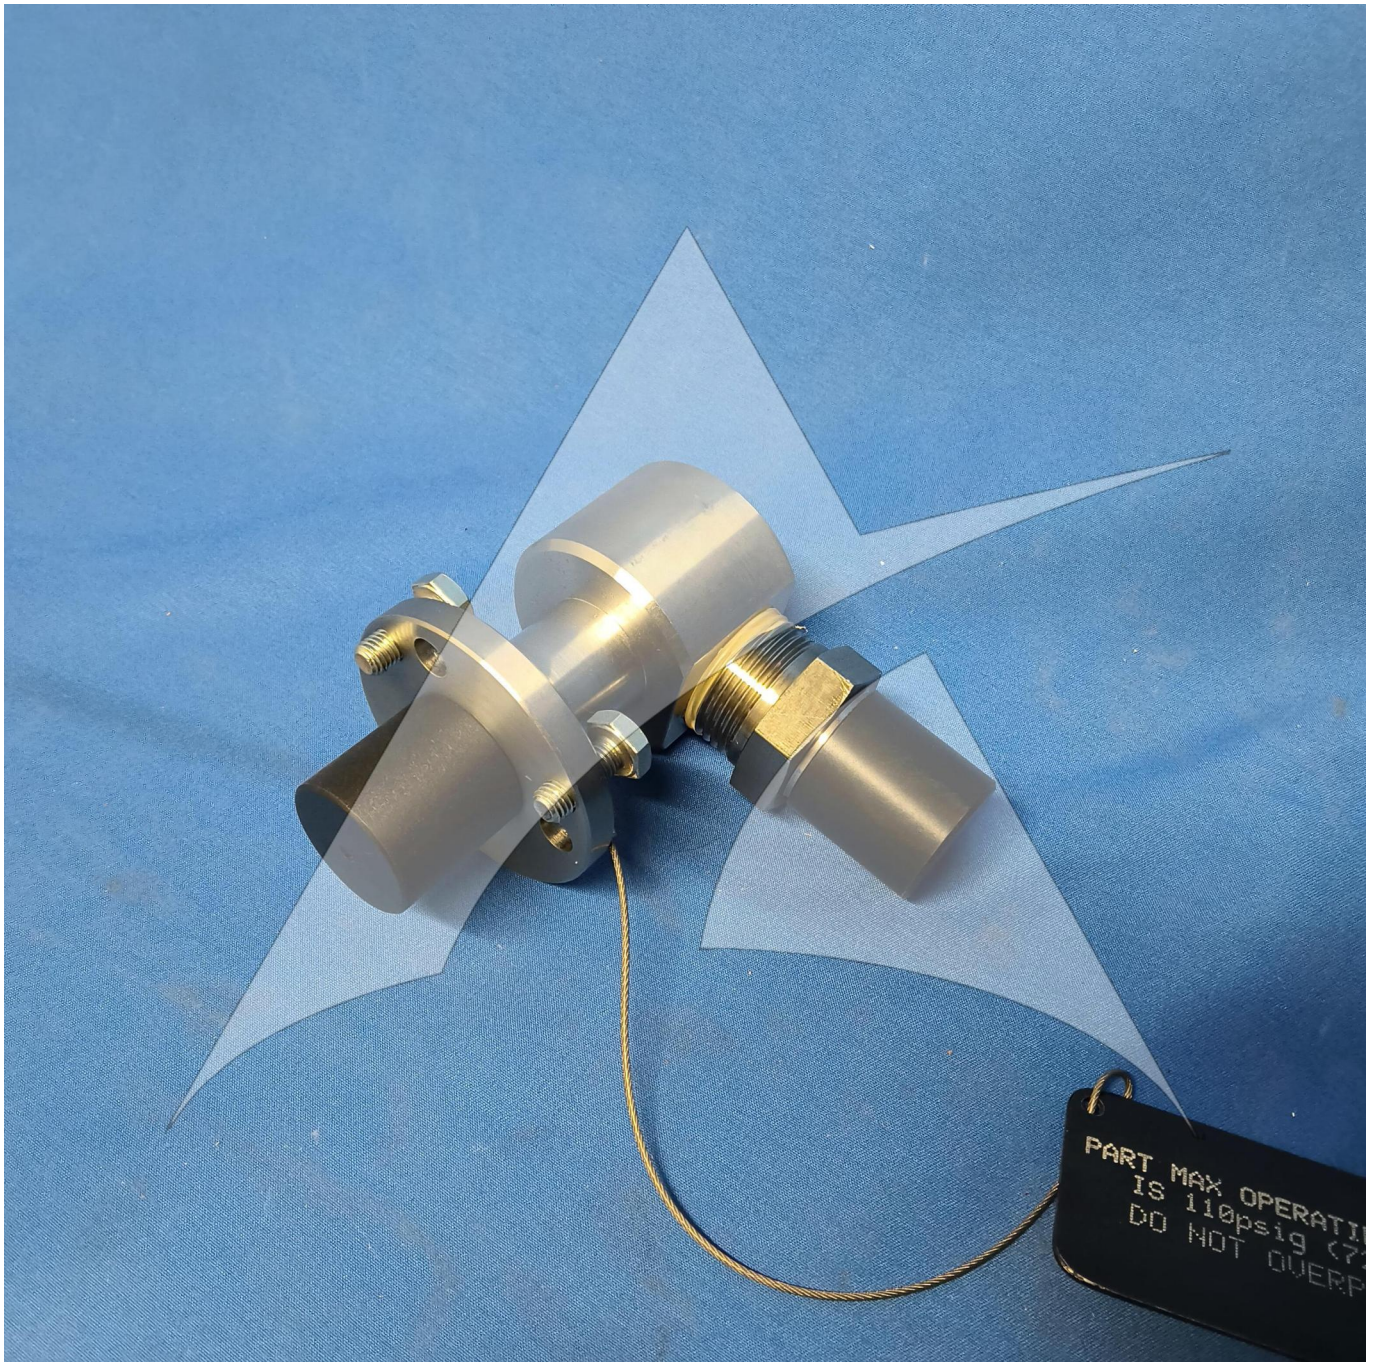

Global Sales:  
Units 5 & 6, Oak Tree Place,  
Matford Business Park  
Exeter. Devon. EX2 8WA, UK.

Head Office:  
7178 Headley ST SE,  
PO Box 649  
Ada, MI 49301 USA.

**Part Number:** IAE1P16042  
**Description:** ADAPTOR, LEAK TEST  
**ATP Serial Number:** PMH0034206EXT  
**Date:** 2026-06-10

**Image:** 1 of 3

Global Sales:  
Units 5 & 6, Oak Tree Place,  
Matford Business Park  
Exeter. Devon. EX2 8WA, UK.

Head Office:  
7178 Headley ST SE,  
PO Box 649  
Ada, MI 49301 USA.

**Part Number:** IAE1P16042  
**Description:** ADAPTOR, LEAK TEST  
**ATP Serial Number:** PMH0034206EXT  
**Date:** 2026-06-10

**Image:** 2 of 3

Global Sales:  
Units 5 & 6, Oak Tree Place,  
Matford Business Park  
Exeter. Devon. EX2 8WA, UK.

Head Office:  
7178 Headley ST SE,  
PO Box 649  
Ada, MI 49301 USA.

**Part Number:** IAE1P16042  
**Description:** ADAPTOR, LEAK TEST  
**ATP Serial Number:** PMH0034206EXT  
**Date:** 2026-06-10