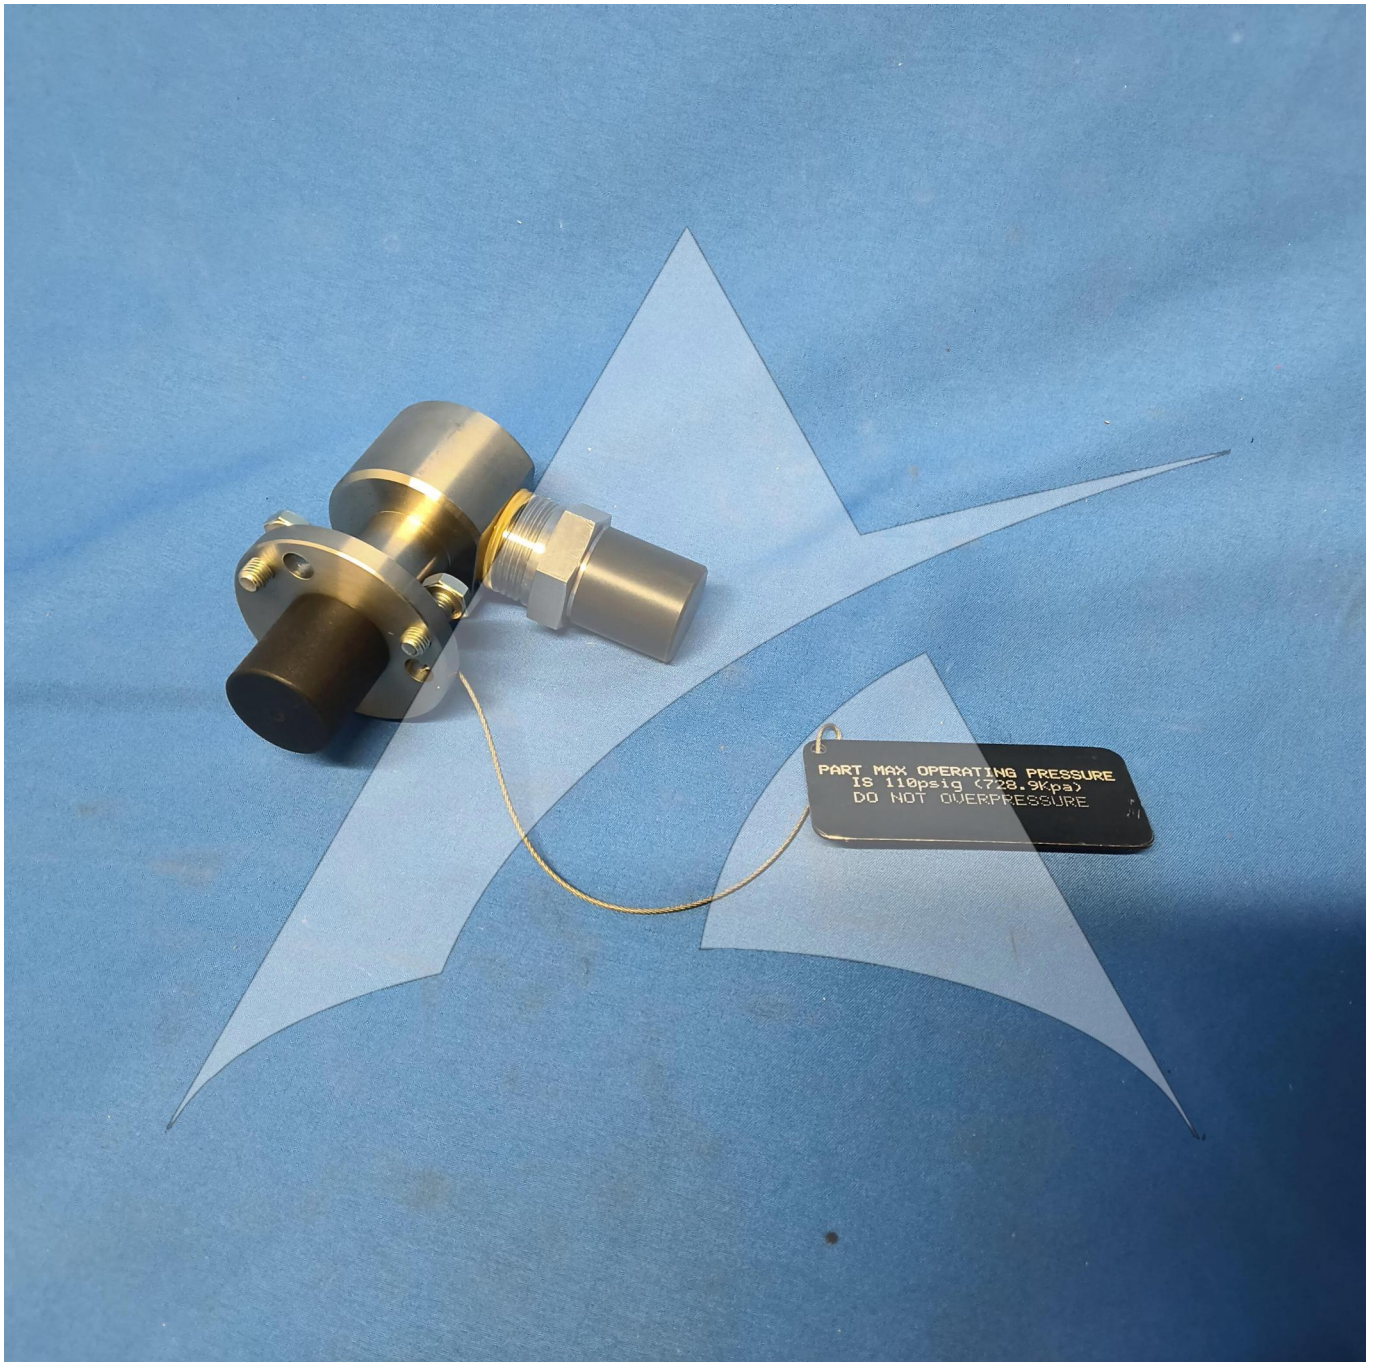

Global Sales:  
Units 5 & 6, Oak Tree Place,  
Matford Business Park  
Exeter. Devon. EX2 8WA, UK.

Head Office:  
7178 Headley ST SE,  
PO Box 649  
Ada, MI 49301 USA.

**Part Number:** IAE1P16042  
**Description:** ADAPTOR, LEAK TEST  
**ATP Serial Number:** PMH0034206EXT  
**Date:** 2026-06-10

**Image:** 1 of 3

Global Sales:  
Units 5 & 6, Oak Tree Place,  
Matford Business Park  
Exeter. Devon. EX2 8WA, UK.

Head Office:  
7178 Headley ST SE,  
PO Box 649  
Ada, MI 49301 USA.

**Part Number:** IAE1P16042  
**Description:** ADAPTOR, LEAK TEST  
**ATP Serial Number:** PMH0034206EXT  
**Date:** 2026-06-10

**Image:** 2 of 3

Global Sales:  
Units 5 & 6, Oak Tree Place,  
Matford Business Park  
Exeter. Devon. EX2 8WA, UK.

Head Office:  
7178 Headley ST SE,  
PO Box 649  
Ada, MI 49301 USA.

**Part Number:** IAE1P16042  
**Description:** ADAPTOR, LEAK TEST  
**ATP Serial Number:** PMH0034206EXT  
**Date:** 2026-06-10