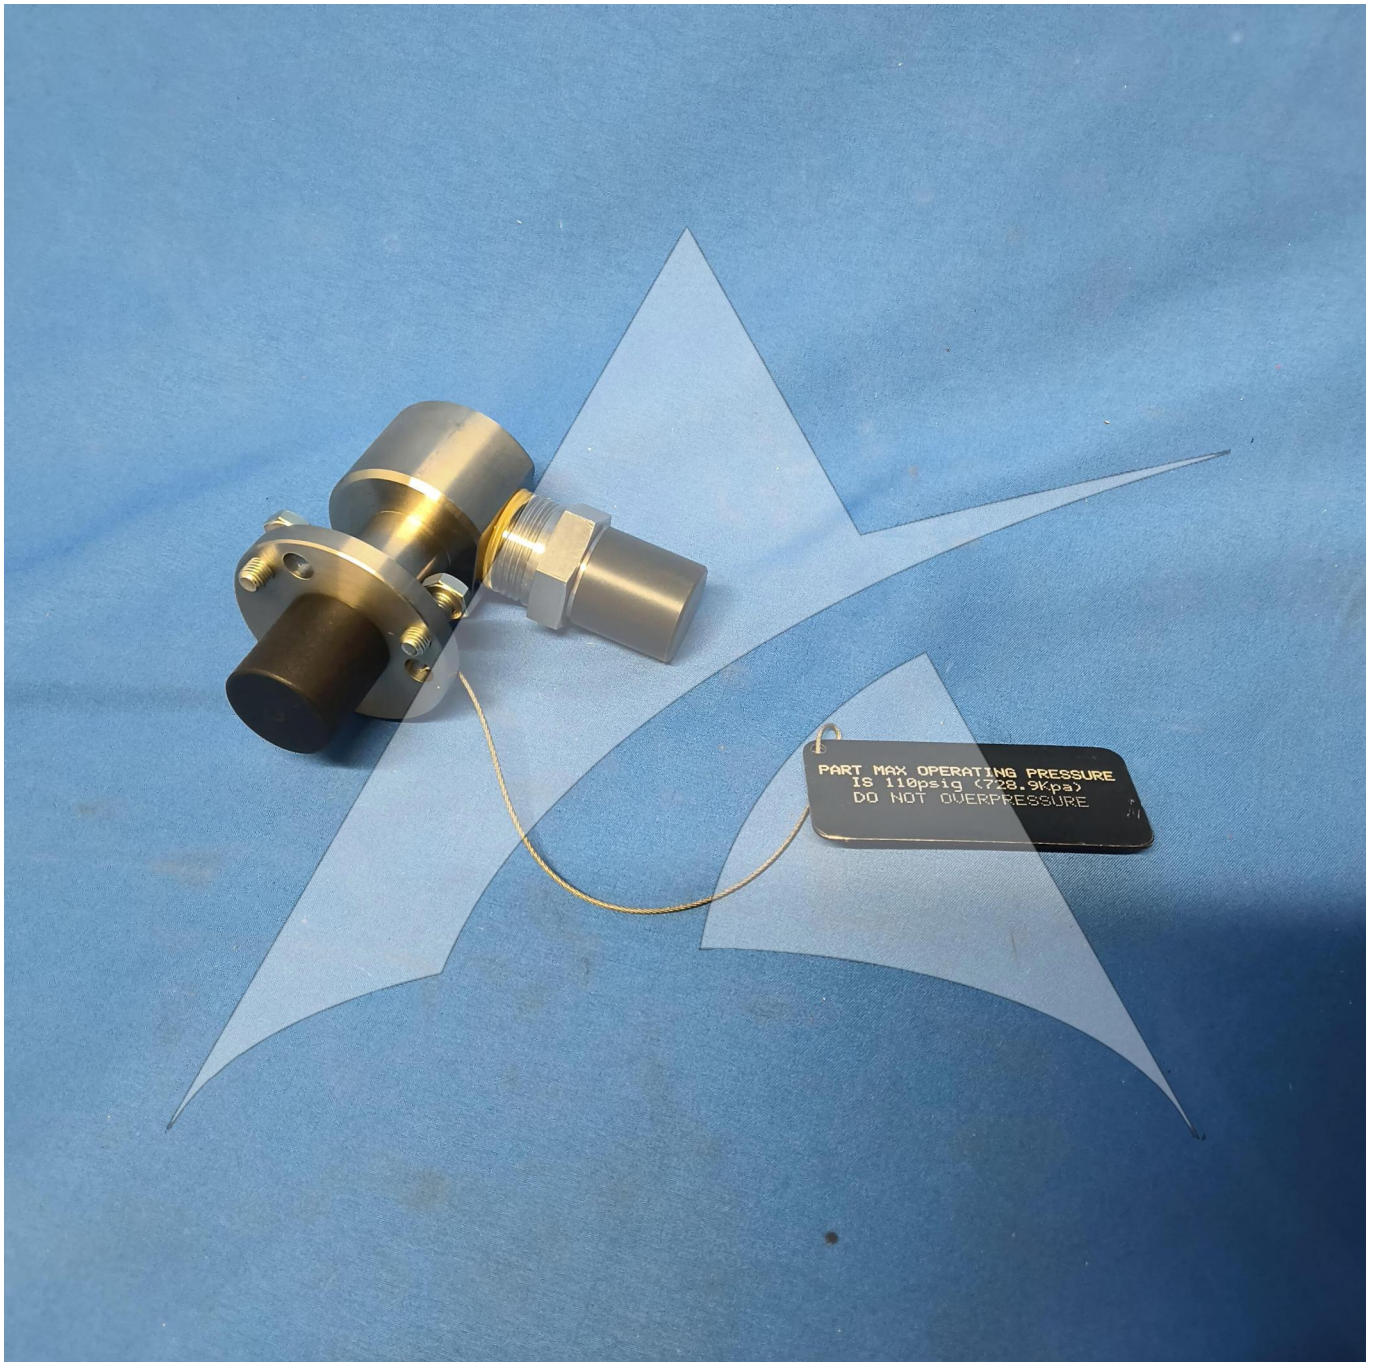

Global Sales:  
Units 5 & 6, Oak Tree Place,  
Matford Business Park  
Exeter. Devon. EX2 8WA, UK.

Head Office:  
7178 Headley ST SE,  
PO Box 649  
Ada, MI 49301 USA.

**Part Number:** IAE1P16042  
**Description:** ADAPTOR, LEAK TEST  
**ATP Serial Number:** PMH0034205EXT  
**Date:** 2026-06-10

**Image:** 1 of 3

Global Sales:  
Units 5 & 6, Oak Tree Place,  
Matford Business Park  
Exeter. Devon. EX2 8WA, UK.

Head Office:  
7178 Headley ST SE,  
PO Box 649  
Ada, MI 49301 USA.

**Part Number:** IAE1P16042  
**Description:** ADAPTOR, LEAK TEST  
**ATP Serial Number:** PMH0034205EXT  
**Date:** 2026-06-10

**Image:** 2 of 3

Global Sales:  
Units 5 & 6, Oak Tree Place,  
Matford Business Park  
Exeter. Devon. EX2 8WA, UK.

Head Office:  
7178 Headley ST SE,  
PO Box 649  
Ada, MI 49301 USA.

**Part Number:** IAE1P16042  
**Description:** ADAPTOR, LEAK TEST  
**ATP Serial Number:** PMH0034205EXT  
**Date:** 2026-06-10