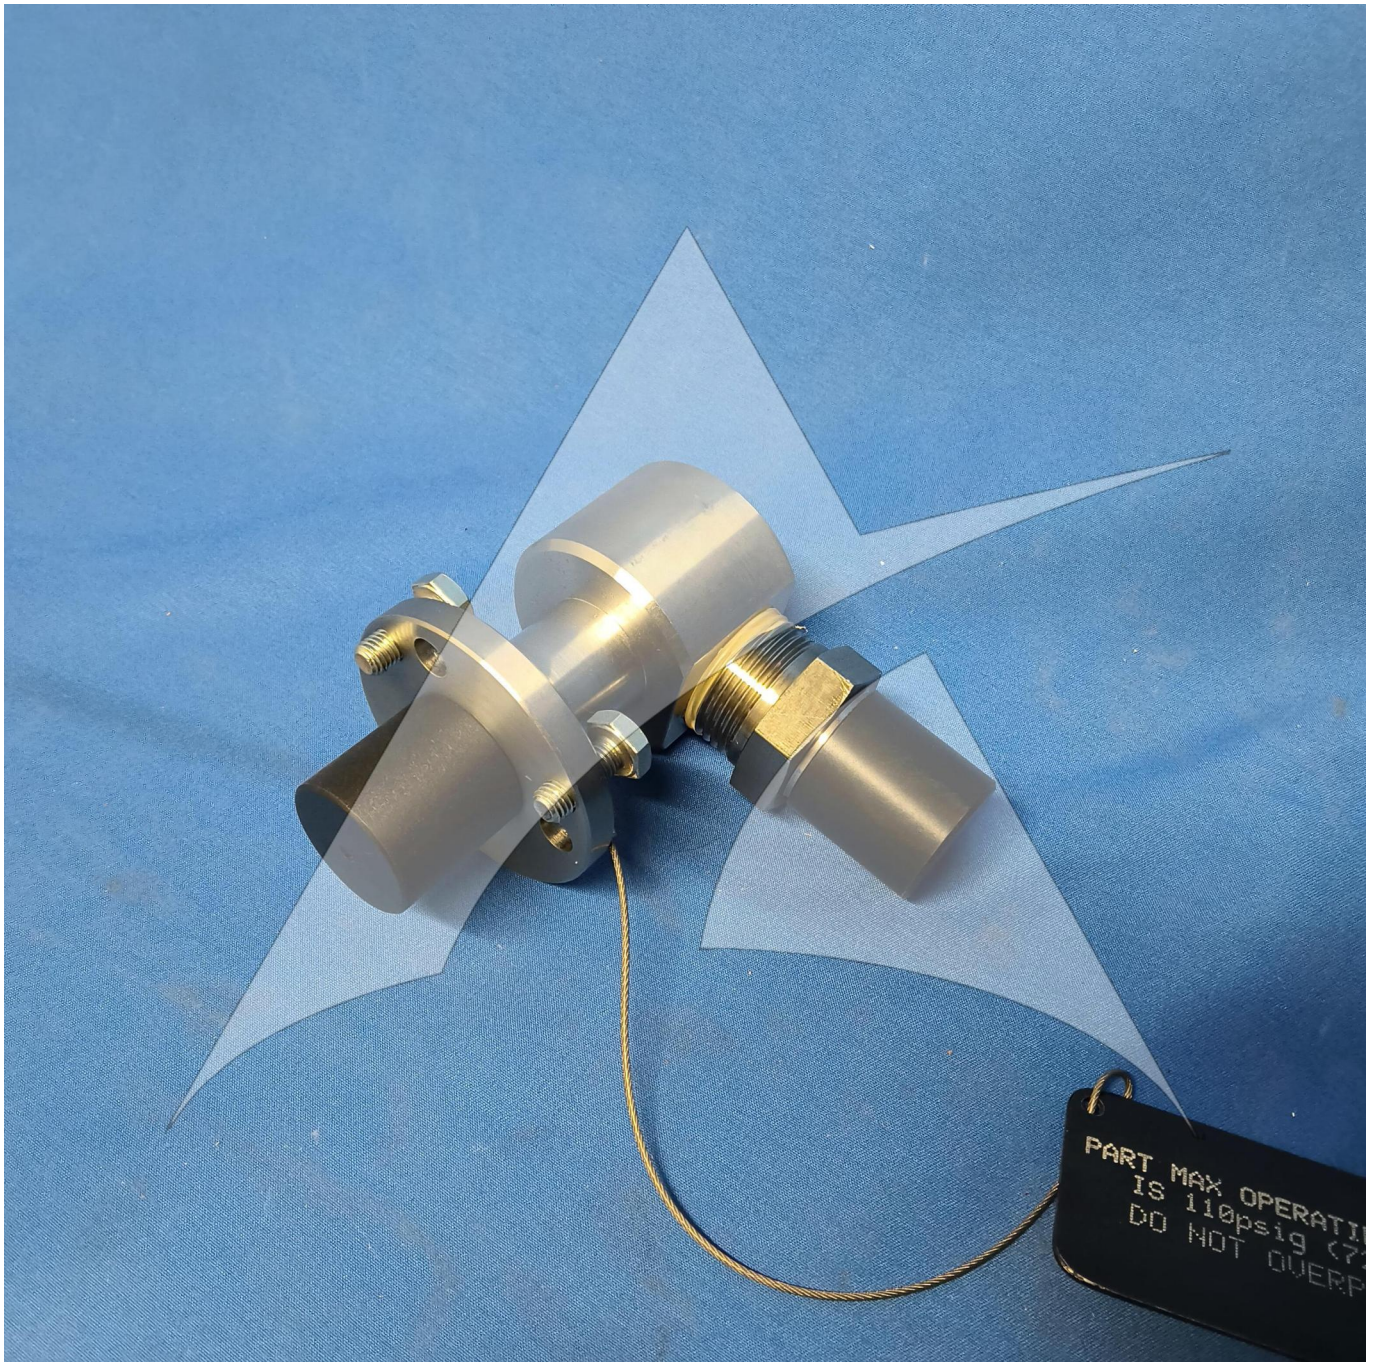

Global Sales:  
Units 5 & 6, Oak Tree Place,  
Matford Business Park  
Exeter. Devon. EX2 8WA, UK.

Head Office:  
7178 Headley ST SE,  
PO Box 649  
Ada, MI 49301 USA.

**Part Number:** IAE1P16042  
**Description:** ADAPTOR, LEAK TEST  
**ATP Serial Number:** PMH0034205EXT  
**Date:** 2026-06-10

**Image:** 1 of 3

Global Sales:  
Units 5 & 6, Oak Tree Place,  
Matford Business Park  
Exeter. Devon. EX2 8WA, UK.

Head Office:  
7178 Headley ST SE,  
PO Box 649  
Ada, MI 49301 USA.

**Part Number:** IAE1P16042  
**Description:** ADAPTOR, LEAK TEST  
**ATP Serial Number:** PMH0034205EXT  
**Date:** 2026-06-10

**Image:** 2 of 3

Global Sales:  
Units 5 & 6, Oak Tree Place,  
Matford Business Park  
Exeter. Devon. EX2 8WA, UK.

Head Office:  
7178 Headley ST SE,  
PO Box 649  
Ada, MI 49301 USA.

**Part Number:** IAE1P16042  
**Description:** ADAPTOR, LEAK TEST  
**ATP Serial Number:** PMH0034205EXT  
**Date:** 2026-06-10