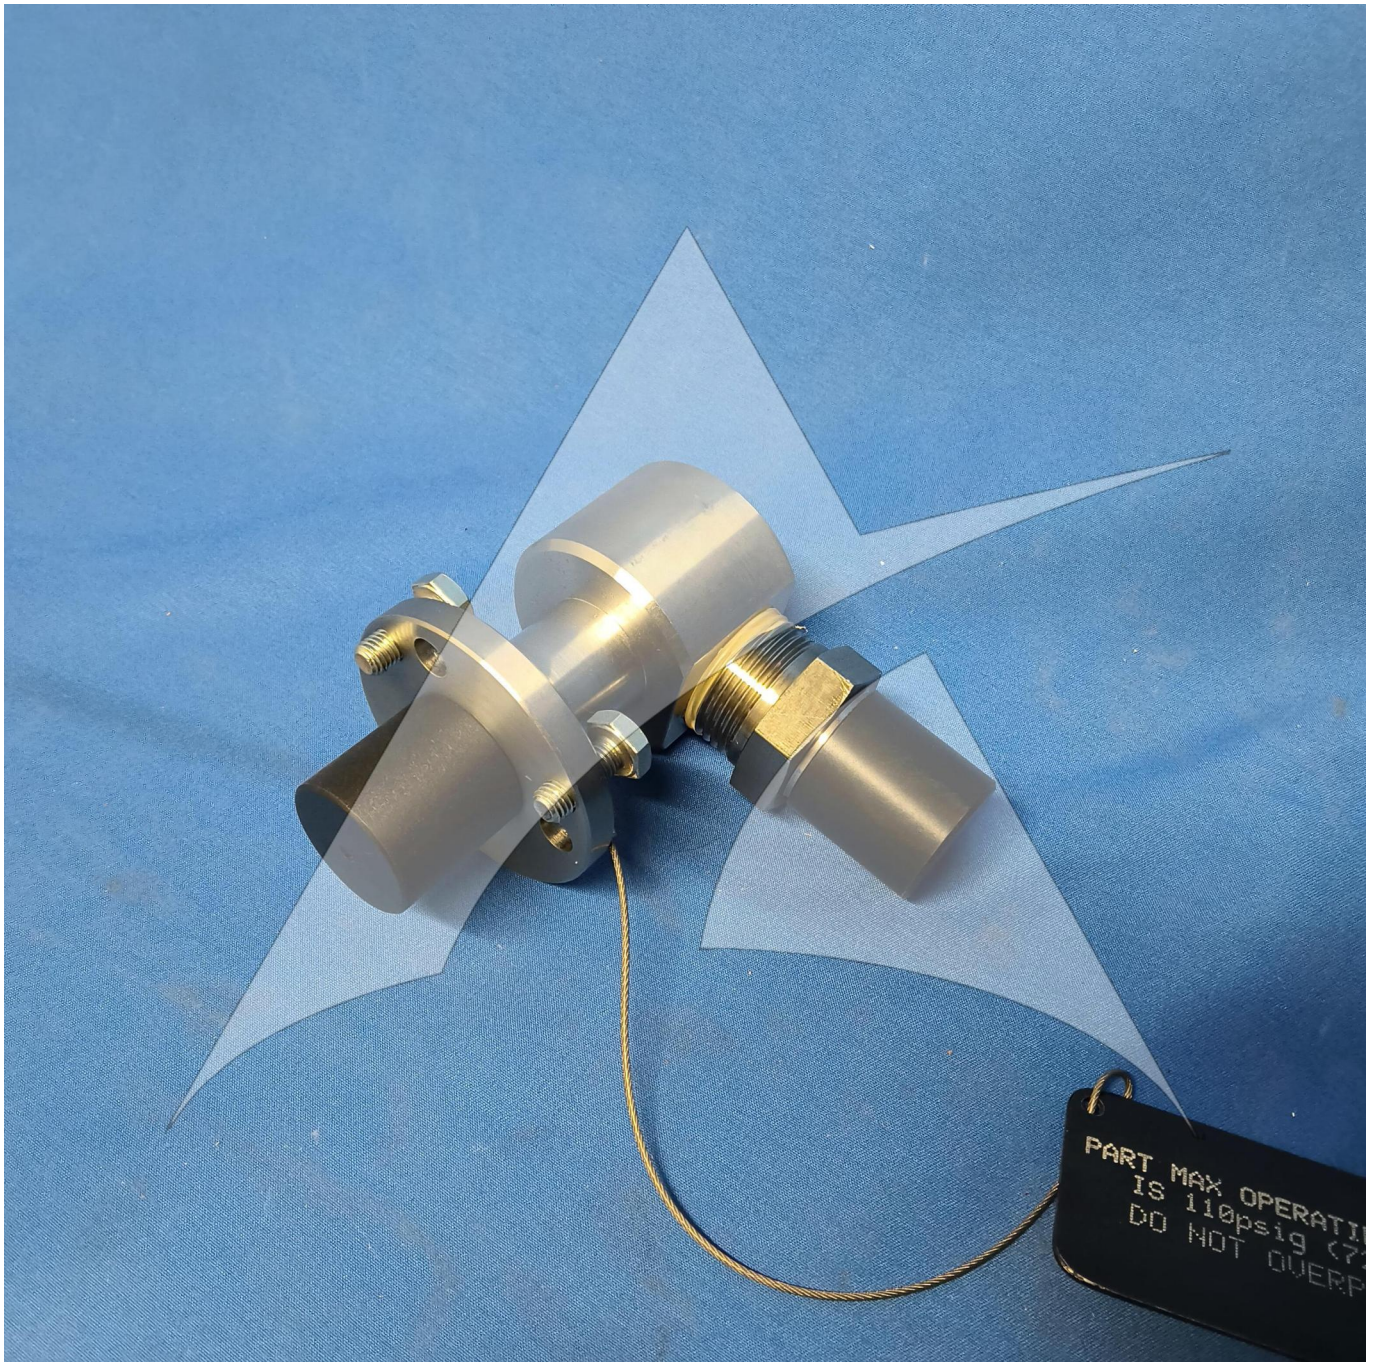

Global Sales:
Units 5 & 6, Oak Tree Place,
Matford Business Park
Exeter. Devon. EX2 8WA, UK.

Head Office:
7178 Headley ST SE,
PO Box 649
Ada, MI 49301 USA.

Part Number: IAE1P16042
Description: ADAPTOR, LEAK TEST
ATP Serial Number: PMH0034205EXT
Date: 2026-04-18

Image: 1 of 3

Global Sales:
Units 5 & 6, Oak Tree Place,
Matford Business Park
Exeter. Devon. EX2 8WA, UK.

Head Office:
7178 Headley ST SE,
PO Box 649
Ada, MI 49301 USA.

Part Number: IAE1P16042
Description: ADAPTOR, LEAK TEST
ATP Serial Number: PMH0034205EXT
Date: 2026-04-18

Image: 2 of 3

Global Sales:
Units 5 & 6, Oak Tree Place,
Matford Business Park
Exeter. Devon. EX2 8WA, UK.

Head Office:
7178 Headley ST SE,
PO Box 649
Ada, MI 49301 USA.

Part Number: IAE1P16042
Description: ADAPTOR, LEAK TEST
ATP Serial Number: PMH0034205EXT
Date: 2026-04-18