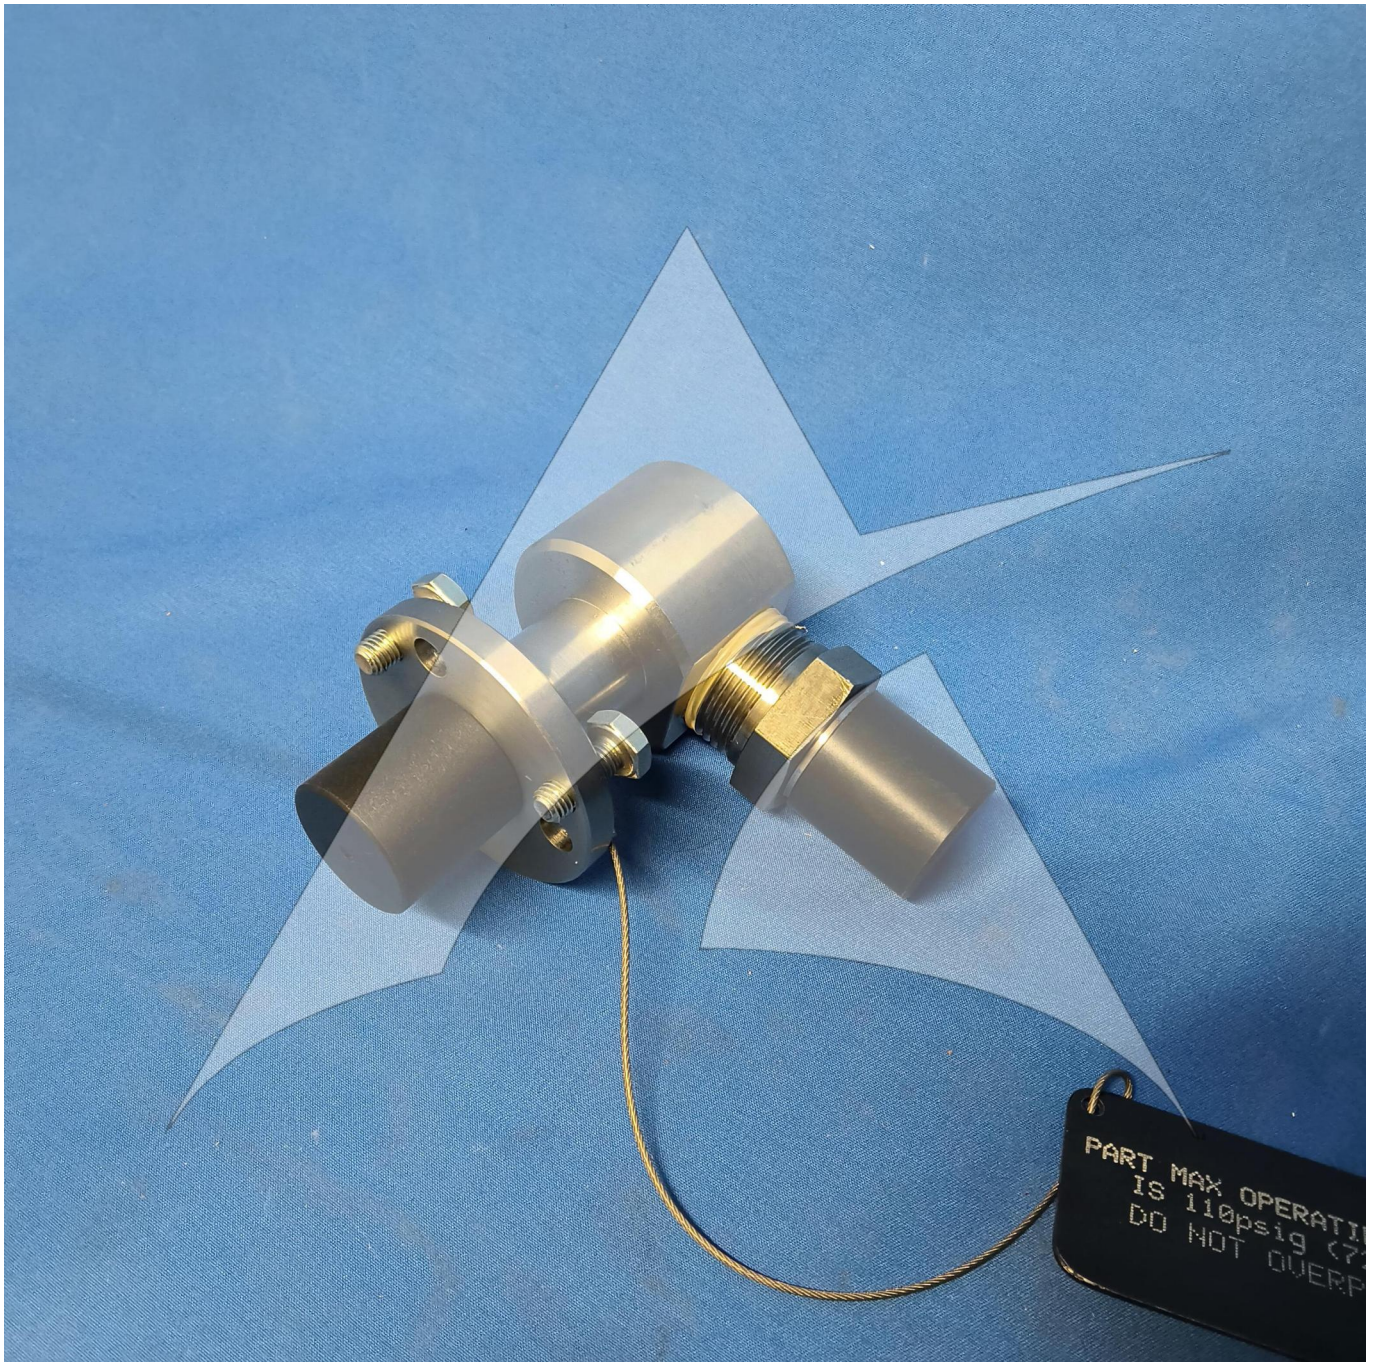

Global Sales:
Units 5 & 6, Oak Tree Place,
Matford Business Park
Exeter. Devon. EX2 8WA, UK.

Head Office:
7178 Headley ST SE,
PO Box 649
Ada, MI 49301 USA.

Part Number: IAE1P16042
Description: ADAPTOR, LEAK TEST
ATP Serial Number: PMH0034204EXT
Date: 2026-04-18

Image: 1 of 3

Global Sales:
Units 5 & 6, Oak Tree Place,
Matford Business Park
Exeter. Devon. EX2 8WA, UK.

Head Office:
7178 Headley ST SE,
PO Box 649
Ada, MI 49301 USA.

Part Number: IAE1P16042
Description: ADAPTOR, LEAK TEST
ATP Serial Number: PMH0034204EXT
Date: 2026-04-18

Image: 2 of 3

Global Sales:
Units 5 & 6, Oak Tree Place,
Matford Business Park
Exeter. Devon. EX2 8WA, UK.

Head Office:
7178 Headley ST SE,
PO Box 649
Ada, MI 49301 USA.

Part Number: IAE1P16042
Description: ADAPTOR, LEAK TEST
ATP Serial Number: PMH0034204EXT
Date: 2026-04-18