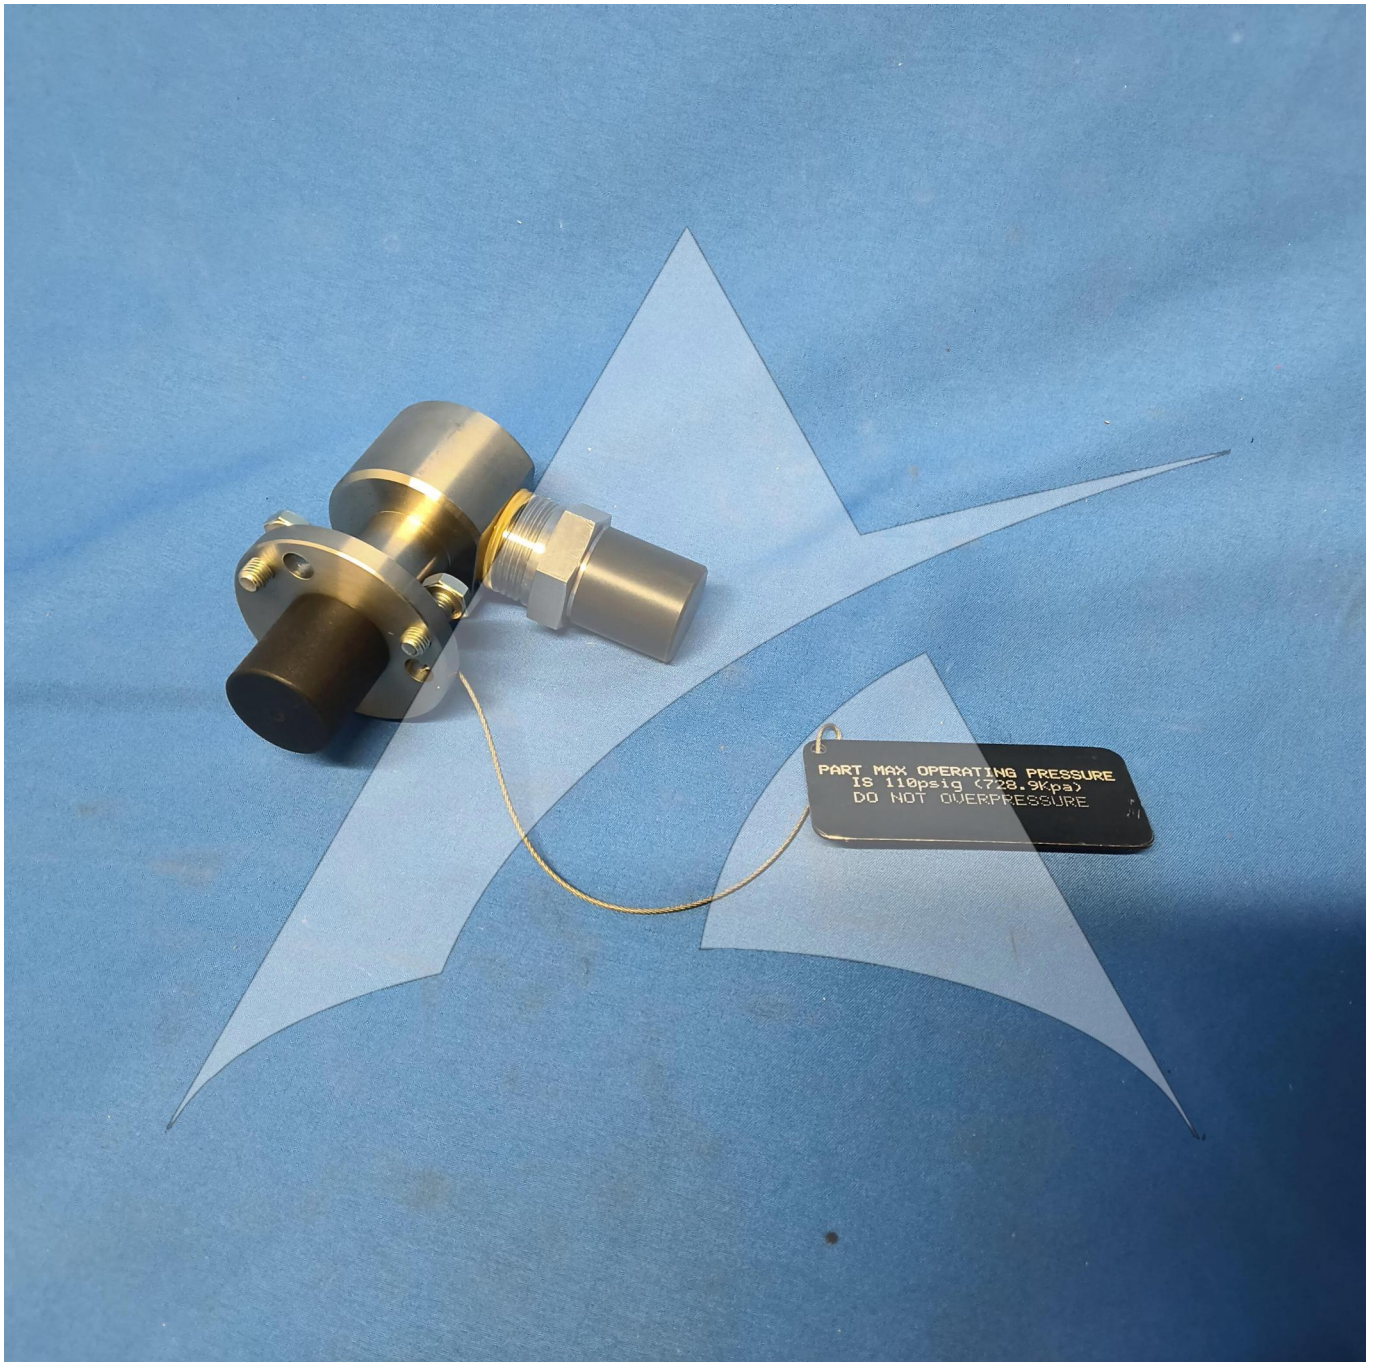

Global Sales:
Units 5 & 6, Oak Tree Place,
Matford Business Park
Exeter. Devon. EX2 8WA, UK.

Head Office:
7178 Headley ST SE,
PO Box 649
Ada, MI 49301 USA.

Part Number: IAE1P16042
Description: ADAPTOR, LEAK TEST
ATP Serial Number: PMH0034204EXT
Date: 2026-04-18

Image: 1 of 3

Global Sales:
Units 5 & 6, Oak Tree Place,
Matford Business Park
Exeter. Devon. EX2 8WA, UK.

Head Office:
7178 Headley ST SE,
PO Box 649
Ada, MI 49301 USA.

Part Number: IAE1P16042
Description: ADAPTOR, LEAK TEST
ATP Serial Number: PMH0034204EXT
Date: 2026-04-18

Image: 2 of 3

Global Sales:
Units 5 & 6, Oak Tree Place,
Matford Business Park
Exeter. Devon. EX2 8WA, UK.

Head Office:
7178 Headley ST SE,
PO Box 649
Ada, MI 49301 USA.

Part Number: IAE1P16042
Description: ADAPTOR, LEAK TEST
ATP Serial Number: PMH0034204EXT
Date: 2026-04-18