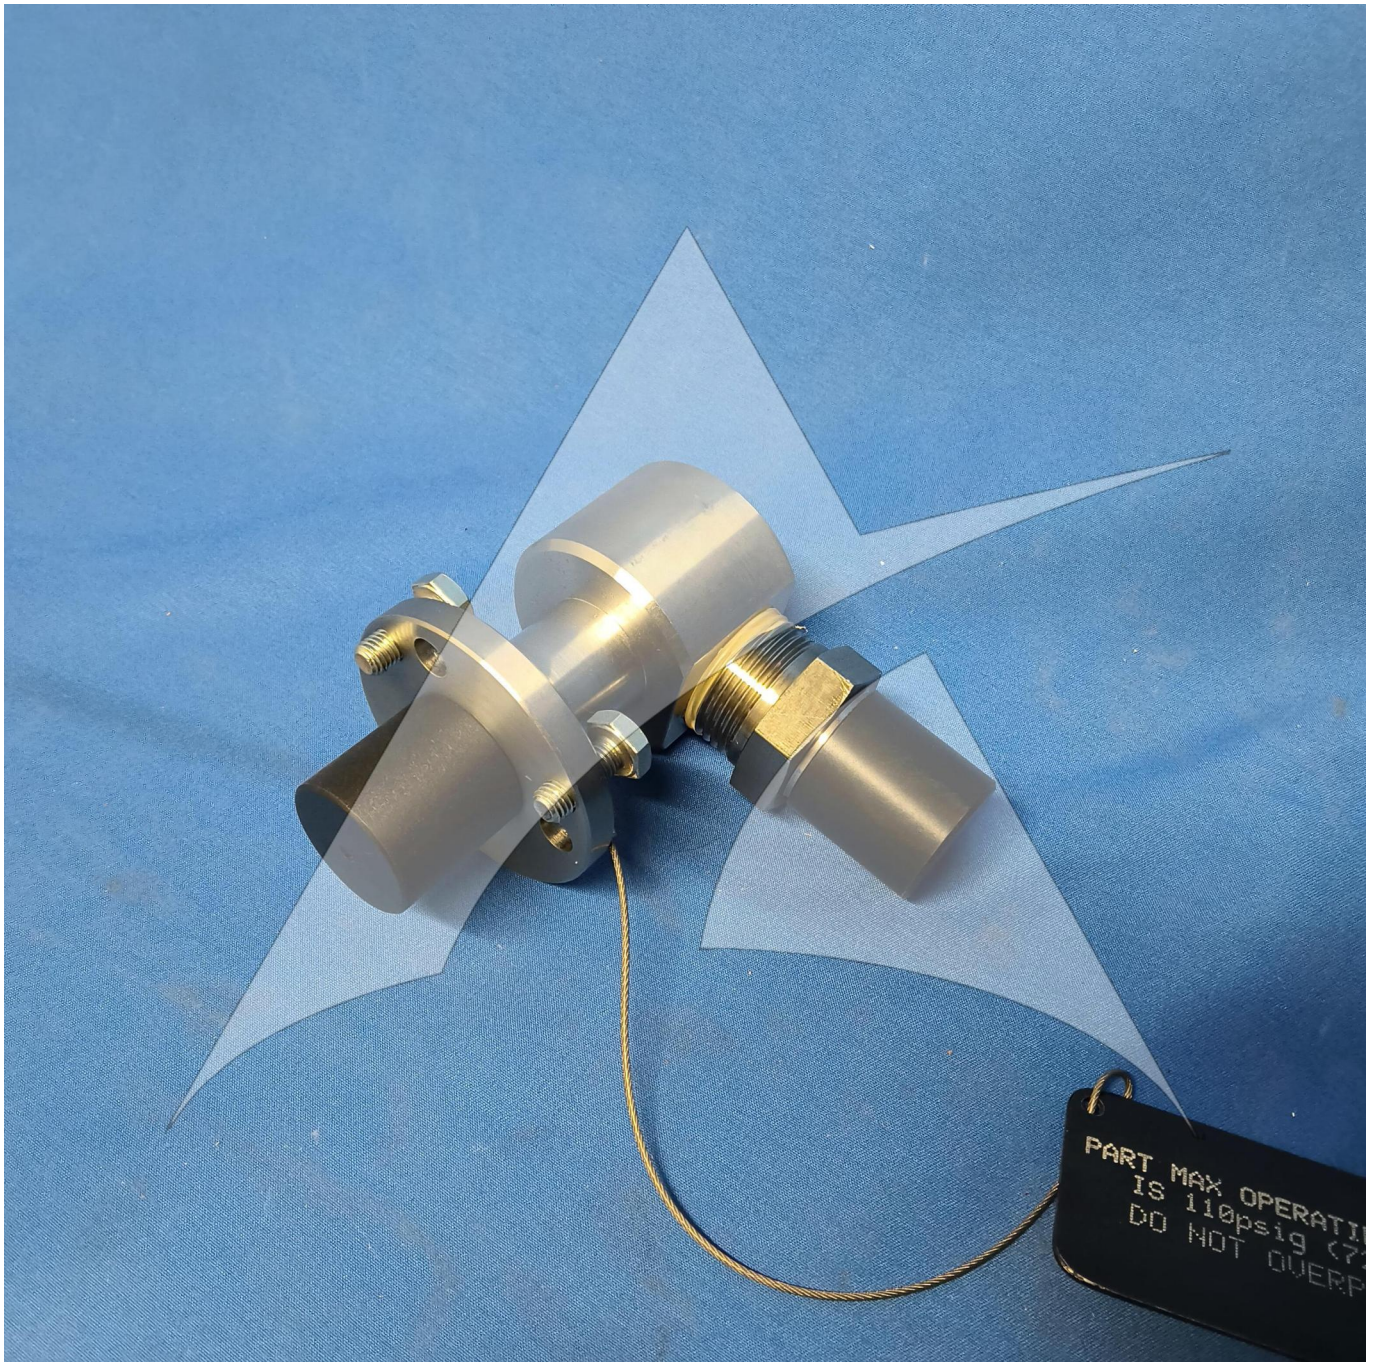

Global Sales:
Units 5 & 6, Oak Tree Place,
Matford Business Park
Exeter. Devon. EX2 8WA, UK.

Head Office:
7178 Headley ST SE,
PO Box 649
Ada, MI 49301 USA.

Part Number: IAE1P16042
Description: ADAPTOR, LEAK TEST
ATP Serial Number: PMH0034204EXT
Date: 2026-06-10

Image: 1 of 3

Global Sales:
Units 5 & 6, Oak Tree Place,
Matford Business Park
Exeter. Devon. EX2 8WA, UK.

Head Office:
7178 Headley ST SE,
PO Box 649
Ada, MI 49301 USA.

Part Number: IAE1P16042
Description: ADAPTOR, LEAK TEST
ATP Serial Number: PMH0034204EXT
Date: 2026-06-10

Image: 2 of 3

Global Sales:
Units 5 & 6, Oak Tree Place,
Matford Business Park
Exeter. Devon. EX2 8WA, UK.

Head Office:
7178 Headley ST SE,
PO Box 649
Ada, MI 49301 USA.

Part Number: IAE1P16042
Description: ADAPTOR, LEAK TEST
ATP Serial Number: PMH0034204EXT
Date: 2026-06-10