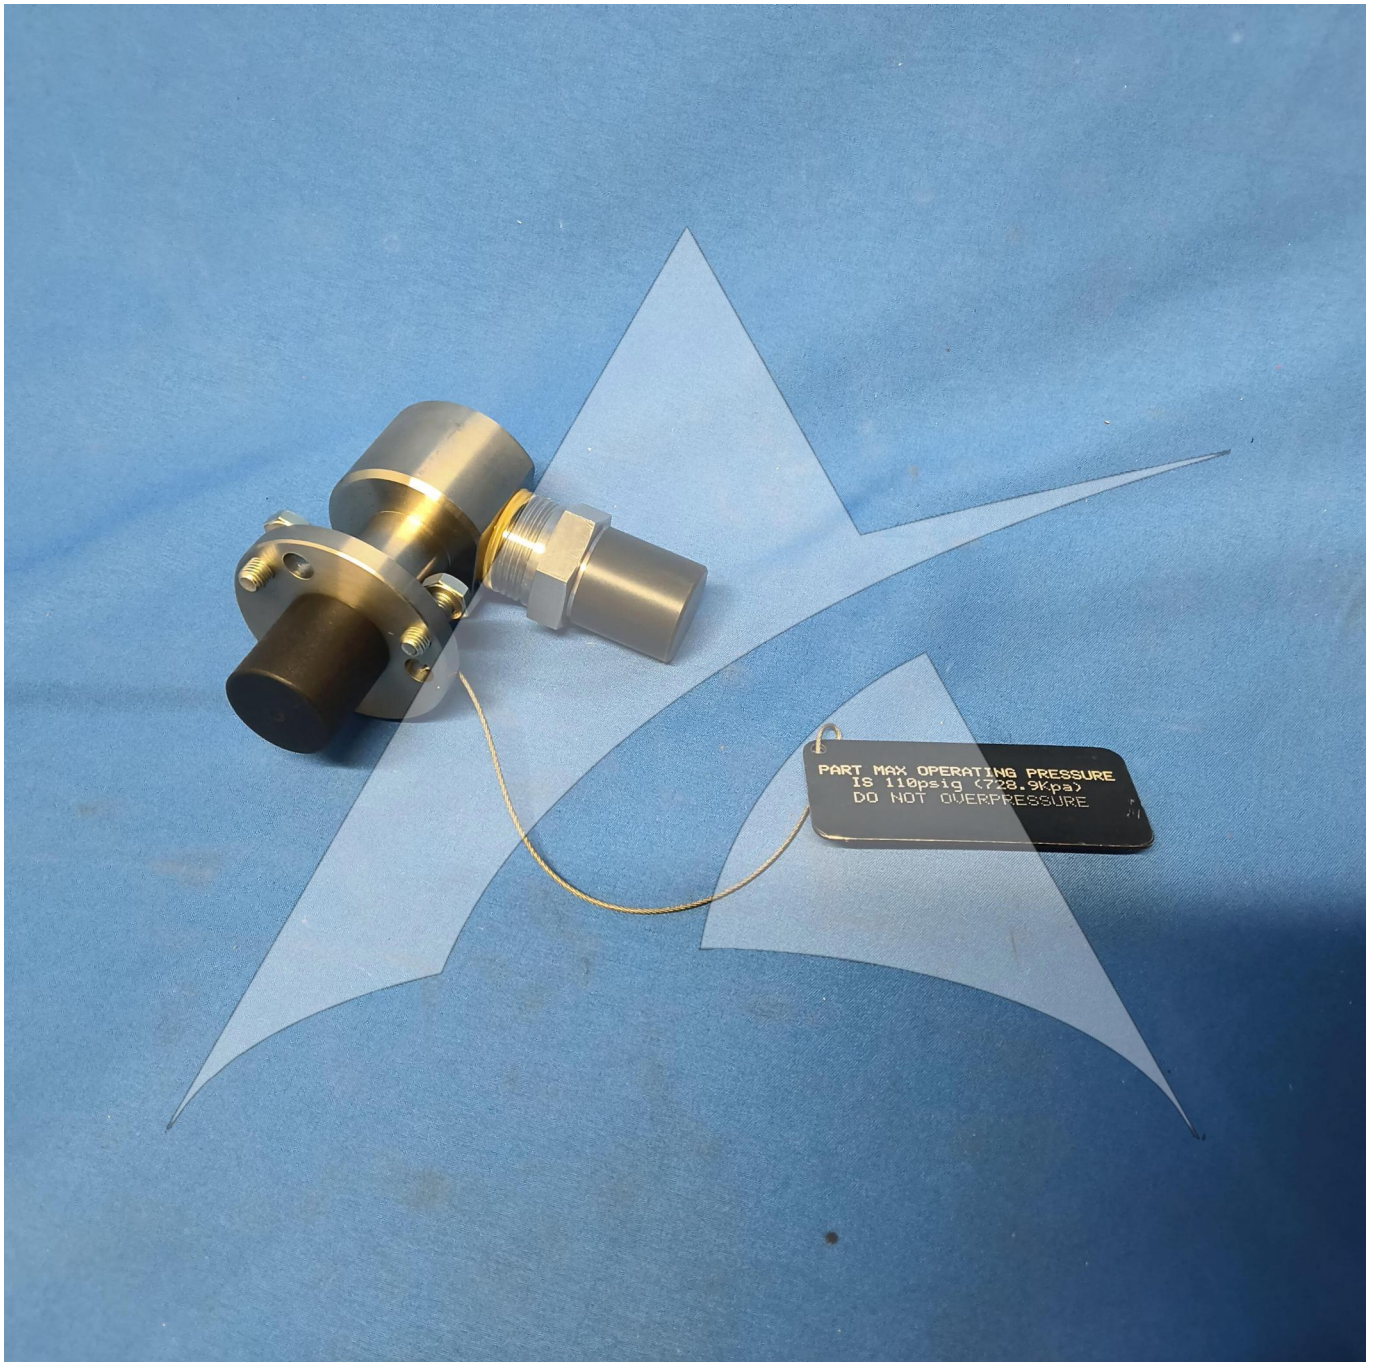

Global Sales:
Units 5 & 6, Oak Tree Place,
Matford Business Park
Exeter. Devon. EX2 8WA, UK.

Head Office:
7178 Headley ST SE,
PO Box 649
Ada, MI 49301 USA.

Part Number: IAE1P16042
Description: ADAPTOR, LEAK TEST
ATP Serial Number: PMH0034203EXT
Date: 2026-04-18

Image: 1 of 3

Global Sales:
Units 5 & 6, Oak Tree Place,
Matford Business Park
Exeter. Devon. EX2 8WA, UK.

Head Office:
7178 Headley ST SE,
PO Box 649
Ada, MI 49301 USA.

Part Number: IAE1P16042
Description: ADAPTOR, LEAK TEST
ATP Serial Number: PMH0034203EXT
Date: 2026-04-18

Image: 2 of 3

Global Sales:
Units 5 & 6, Oak Tree Place,
Matford Business Park
Exeter. Devon. EX2 8WA, UK.

Head Office:
7178 Headley ST SE,
PO Box 649
Ada, MI 49301 USA.

Part Number: IAE1P16042
Description: ADAPTOR, LEAK TEST
ATP Serial Number: PMH0034203EXT
Date: 2026-04-18