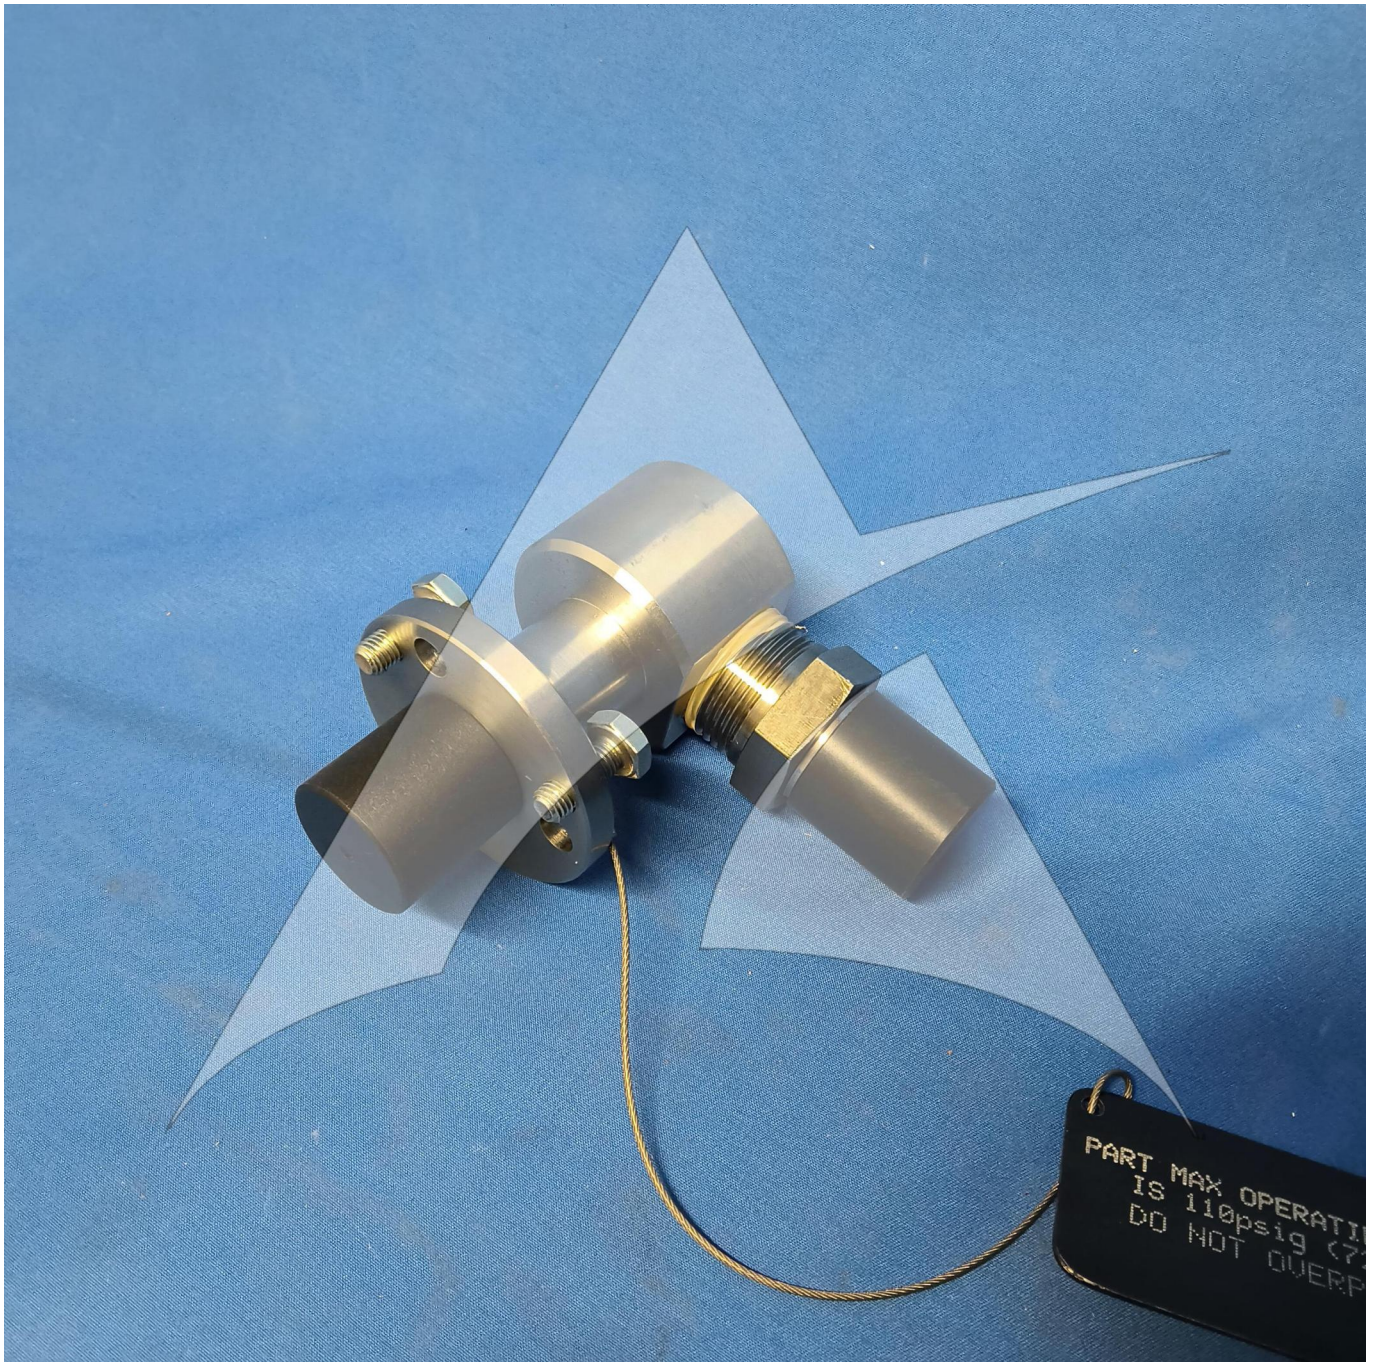

Global Sales:
Units 5 & 6, Oak Tree Place,
Matford Business Park
Exeter. Devon. EX2 8WA, UK.

Head Office:
7178 Headley ST SE,
PO Box 649
Ada, MI 49301 USA.

Part Number: IAE1P16042
Description: ADAPTOR, LEAK TEST
ATP Serial Number: PMH0034203EXT
Date: 2026-04-18

Image: 1 of 3

Global Sales:
Units 5 & 6, Oak Tree Place,
Matford Business Park
Exeter. Devon. EX2 8WA, UK.

Head Office:
7178 Headley ST SE,
PO Box 649
Ada, MI 49301 USA.

Part Number: IAE1P16042
Description: ADAPTOR, LEAK TEST
ATP Serial Number: PMH0034203EXT
Date: 2026-04-18

Image: 2 of 3

Global Sales:
Units 5 & 6, Oak Tree Place,
Matford Business Park
Exeter. Devon. EX2 8WA, UK.

Head Office:
7178 Headley ST SE,
PO Box 649
Ada, MI 49301 USA.

Part Number: IAE1P16042
Description: ADAPTOR, LEAK TEST
ATP Serial Number: PMH0034203EXT
Date: 2026-04-18