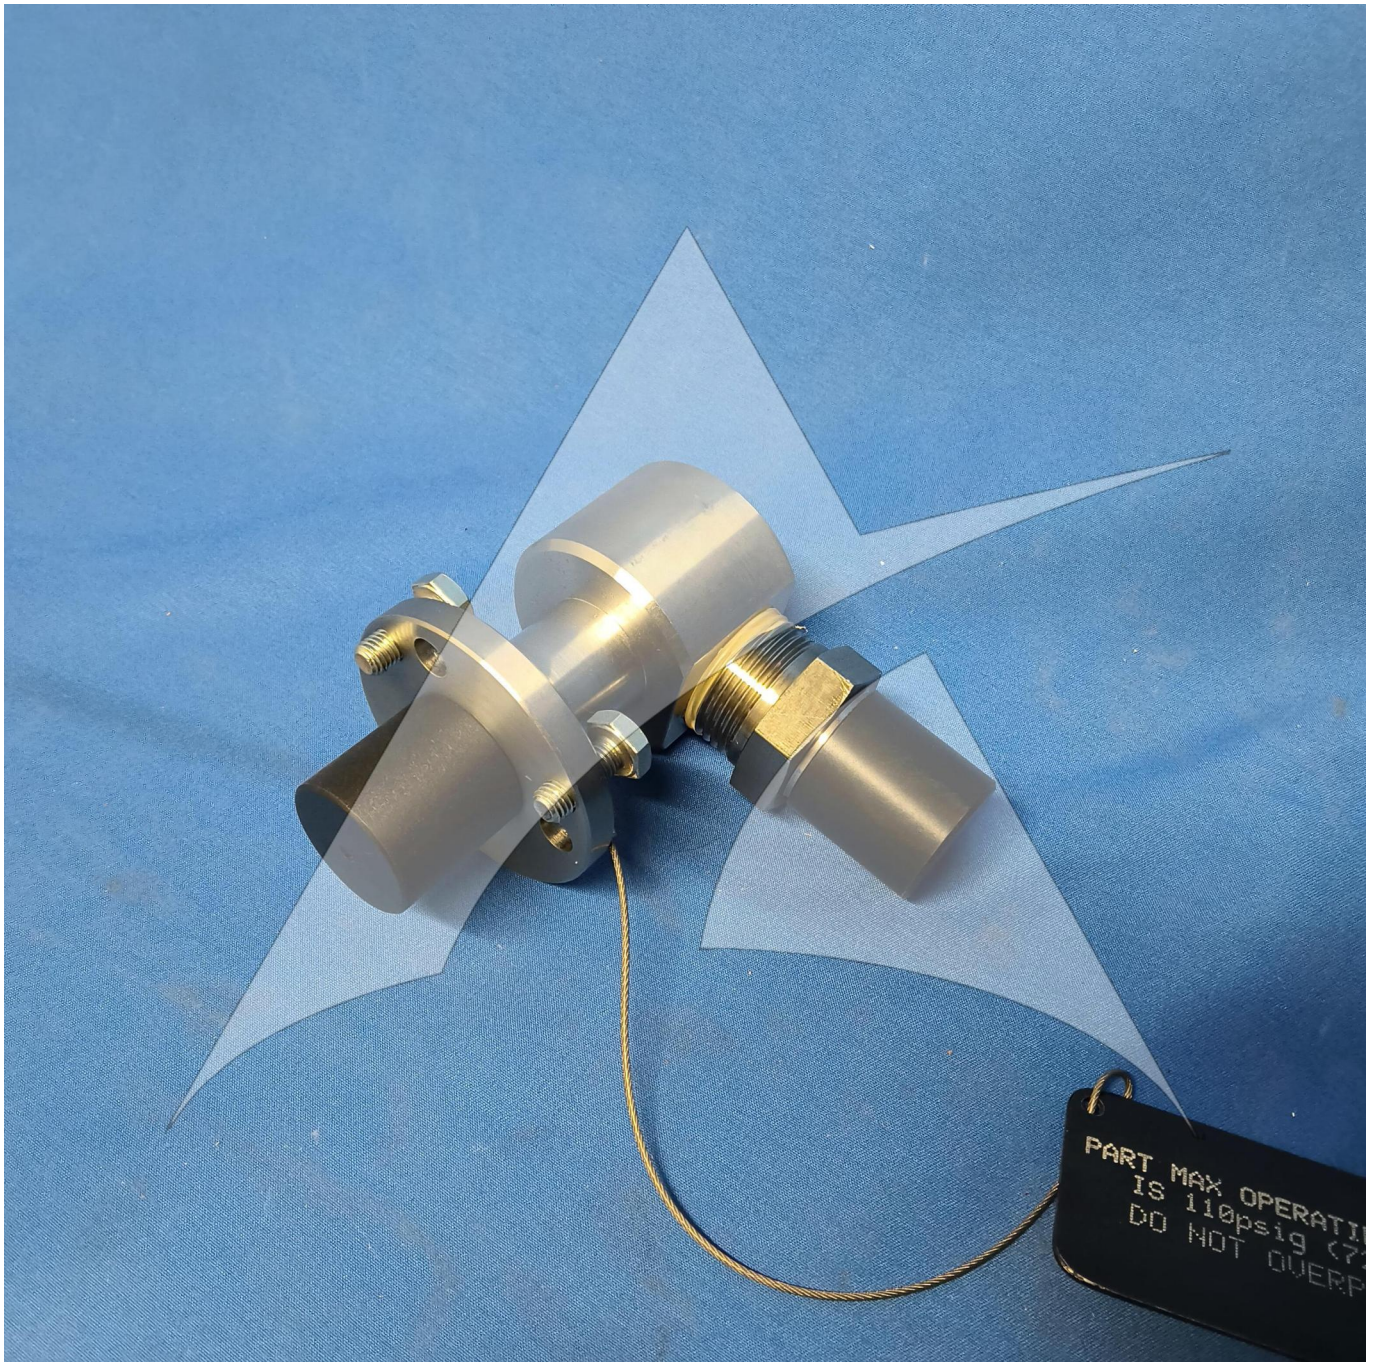

Global Sales:  
Units 5 & 6, Oak Tree Place,  
Matford Business Park  
Exeter. Devon. EX2 8WA, UK.

Head Office:  
7178 Headley ST SE,  
PO Box 649  
Ada, MI 49301 USA.

**Part Number:** IAE1P16042  
**Description:** ADAPTOR, LEAK TEST  
**ATP Serial Number:** PMH0034203EXT  
**Date:** 2026-06-10

**Image:** 1 of 3

Global Sales:  
Units 5 & 6, Oak Tree Place,  
Matford Business Park  
Exeter. Devon. EX2 8WA, UK.

Head Office:  
7178 Headley ST SE,  
PO Box 649  
Ada, MI 49301 USA.

**Part Number:** IAE1P16042  
**Description:** ADAPTOR, LEAK TEST  
**ATP Serial Number:** PMH0034203EXT  
**Date:** 2026-06-10

**Image:** 2 of 3

Global Sales:  
Units 5 & 6, Oak Tree Place,  
Matford Business Park  
Exeter. Devon. EX2 8WA, UK.

Head Office:  
7178 Headley ST SE,  
PO Box 649  
Ada, MI 49301 USA.

**Part Number:** IAE1P16042  
**Description:** ADAPTOR, LEAK TEST  
**ATP Serial Number:** PMH0034203EXT  
**Date:** 2026-06-10