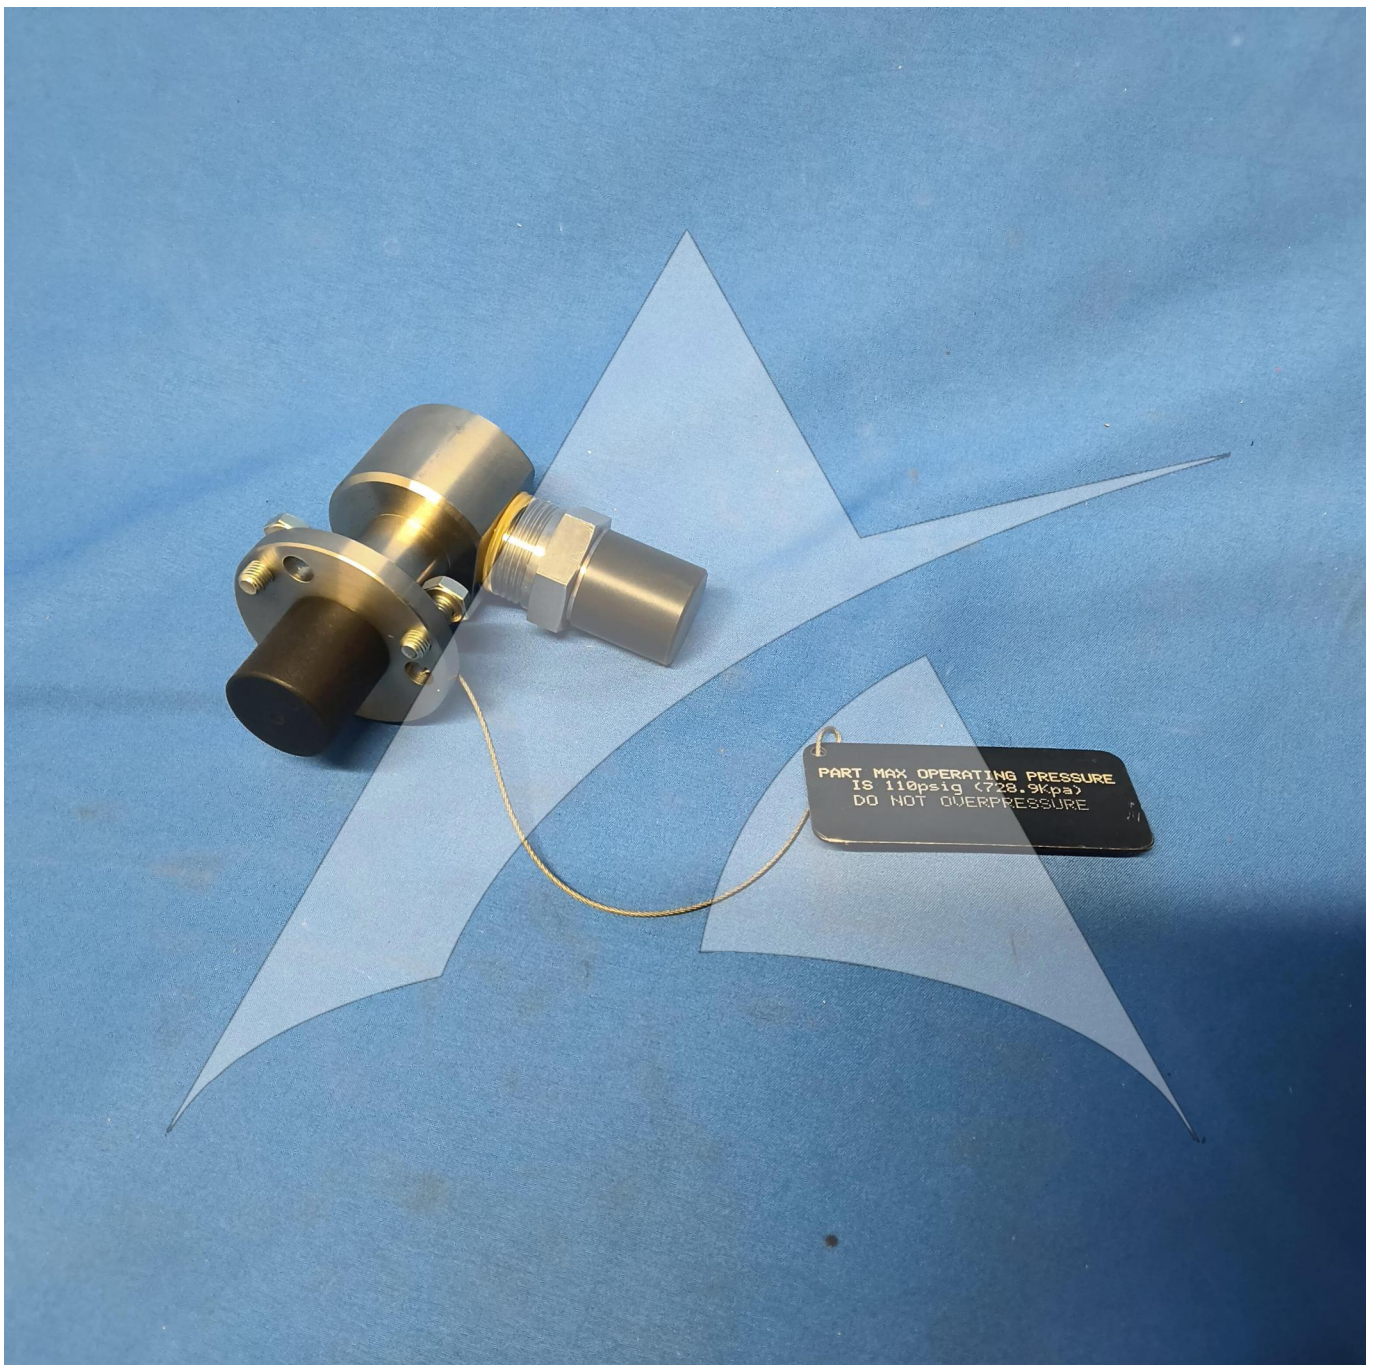

Global Sales:  
Units 5 & 6, Oak Tree Place,  
Matford Business Park  
Exeter. Devon. EX2 8WA, UK.

Head Office:  
7178 Headley ST SE,  
PO Box 649  
Ada, MI 49301 USA.

**Part Number:** IAE1P16042  
**Description:** ADAPTOR, LEAK TEST  
**ATP Serial Number:** PMH0034203EXT  
**Date:** 2026-06-10

**Image:** 1 of 3

Global Sales:  
Units 5 & 6, Oak Tree Place,  
Matford Business Park  
Exeter. Devon. EX2 8WA, UK.

Head Office:  
7178 Headley ST SE,  
PO Box 649  
Ada, MI 49301 USA.

**Part Number:** IAE1P16042  
**Description:** ADAPTOR, LEAK TEST  
**ATP Serial Number:** PMH0034203EXT  
**Date:** 2026-06-10

**Image:** 2 of 3

Global Sales:  
Units 5 & 6, Oak Tree Place,  
Matford Business Park  
Exeter. Devon. EX2 8WA, UK.

Head Office:  
7178 Headley ST SE,  
PO Box 649  
Ada, MI 49301 USA.

**Part Number:** IAE1P16042  
**Description:** ADAPTOR, LEAK TEST  
**ATP Serial Number:** PMH0034203EXT  
**Date:** 2026-06-10