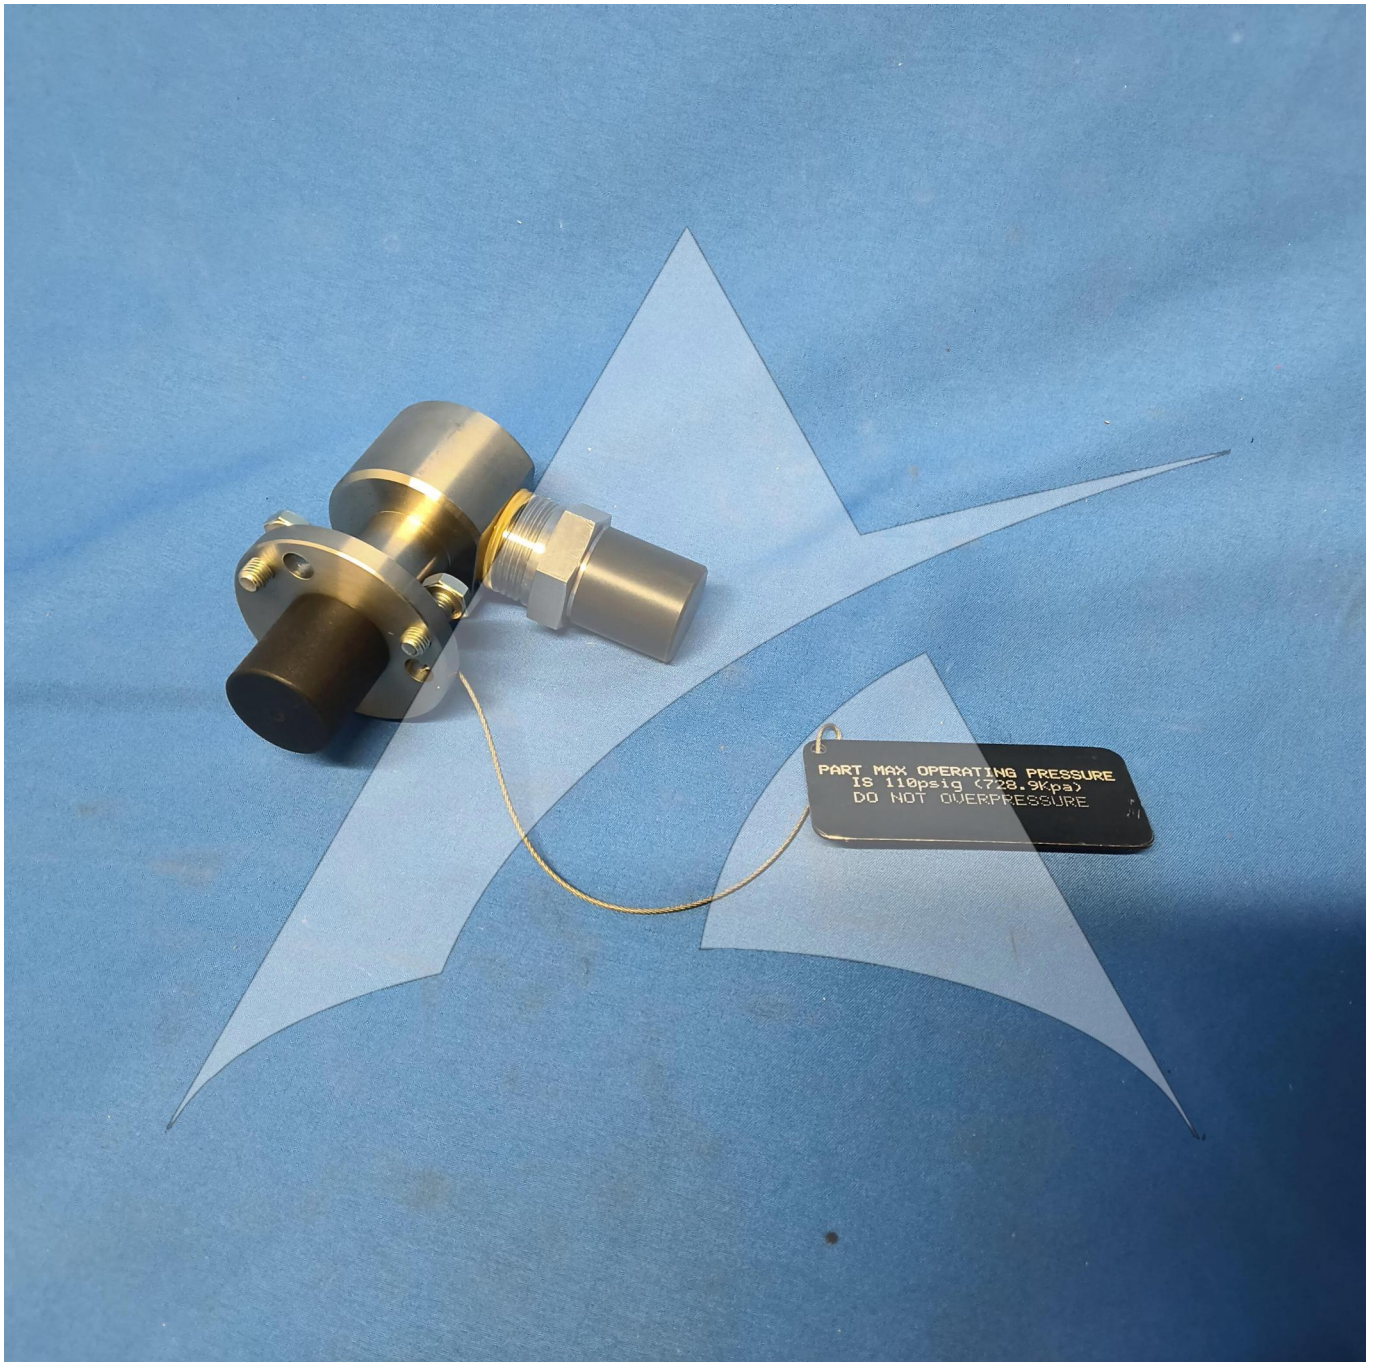

Global Sales:
Units 5 & 6, Oak Tree Place,
Matford Business Park
Exeter. Devon. EX2 8WA, UK.

Head Office:
7178 Headley ST SE,
PO Box 649
Ada, MI 49301 USA.

Part Number: IAE1P16042
Description: ADAPTOR, LEAK TEST
ATP Serial Number: PMH0034202EXT
Date: 2026-06-10

Image: 1 of 3

Global Sales:
Units 5 & 6, Oak Tree Place,
Matford Business Park
Exeter. Devon. EX2 8WA, UK.

Head Office:
7178 Headley ST SE,
PO Box 649
Ada, MI 49301 USA.

Part Number: IAE1P16042
Description: ADAPTOR, LEAK TEST
ATP Serial Number: PMH0034202EXT
Date: 2026-06-10

Image: 2 of 3

Global Sales:
Units 5 & 6, Oak Tree Place,
Matford Business Park
Exeter. Devon. EX2 8WA, UK.

Head Office:
7178 Headley ST SE,
PO Box 649
Ada, MI 49301 USA.

Part Number: IAE1P16042
Description: ADAPTOR, LEAK TEST
ATP Serial Number: PMH0034202EXT
Date: 2026-06-10