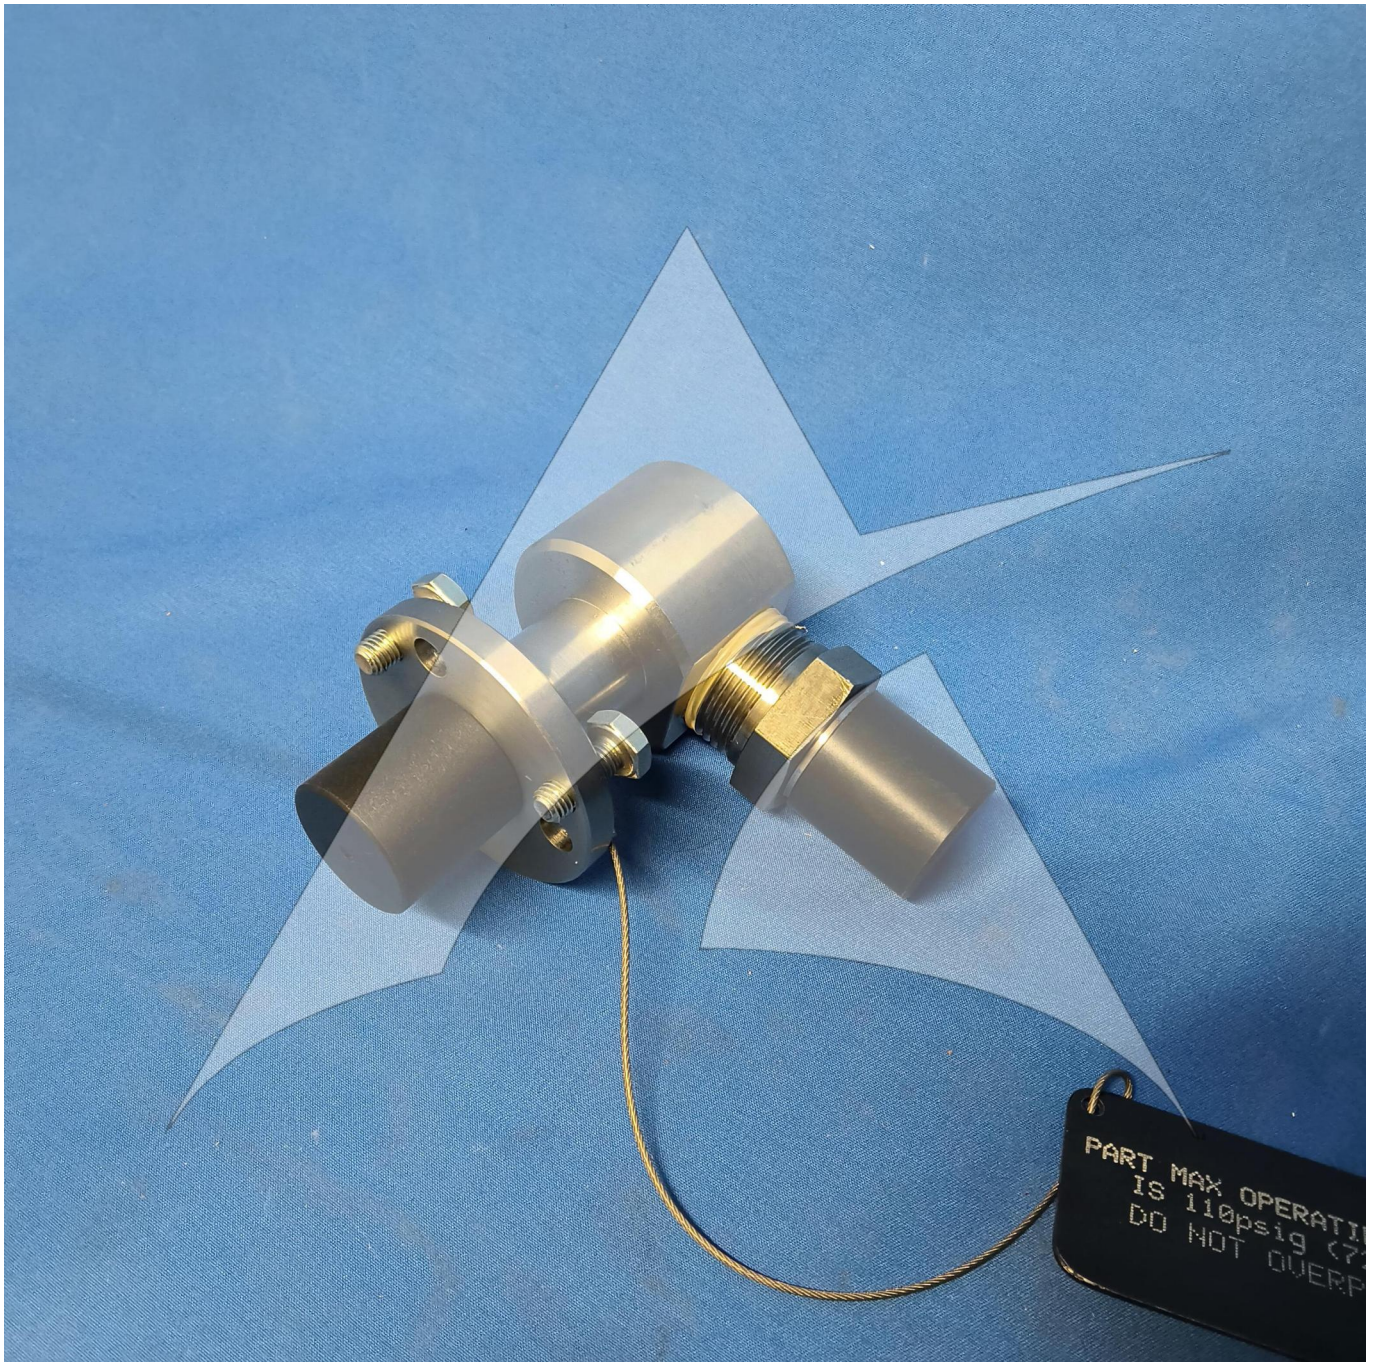

Global Sales:
Units 5 & 6, Oak Tree Place,
Matford Business Park
Exeter. Devon. EX2 8WA, UK.

Head Office:
7178 Headley ST SE,
PO Box 649
Ada, MI 49301 USA.

Part Number: IAE1P16042
Description: ADAPTOR, LEAK TEST
ATP Serial Number: PMH0034202EXT
Date: 2026-04-18

Image: 1 of 3

Global Sales:
Units 5 & 6, Oak Tree Place,
Matford Business Park
Exeter. Devon. EX2 8WA, UK.

Head Office:
7178 Headley ST SE,
PO Box 649
Ada, MI 49301 USA.

Part Number: IAE1P16042
Description: ADAPTOR, LEAK TEST
ATP Serial Number: PMH0034202EXT
Date: 2026-04-18

Image: 2 of 3

Global Sales:
Units 5 & 6, Oak Tree Place,
Matford Business Park
Exeter. Devon. EX2 8WA, UK.

Head Office:
7178 Headley ST SE,
PO Box 649
Ada, MI 49301 USA.

Part Number: IAE1P16042
Description: ADAPTOR, LEAK TEST
ATP Serial Number: PMH0034202EXT
Date: 2026-04-18