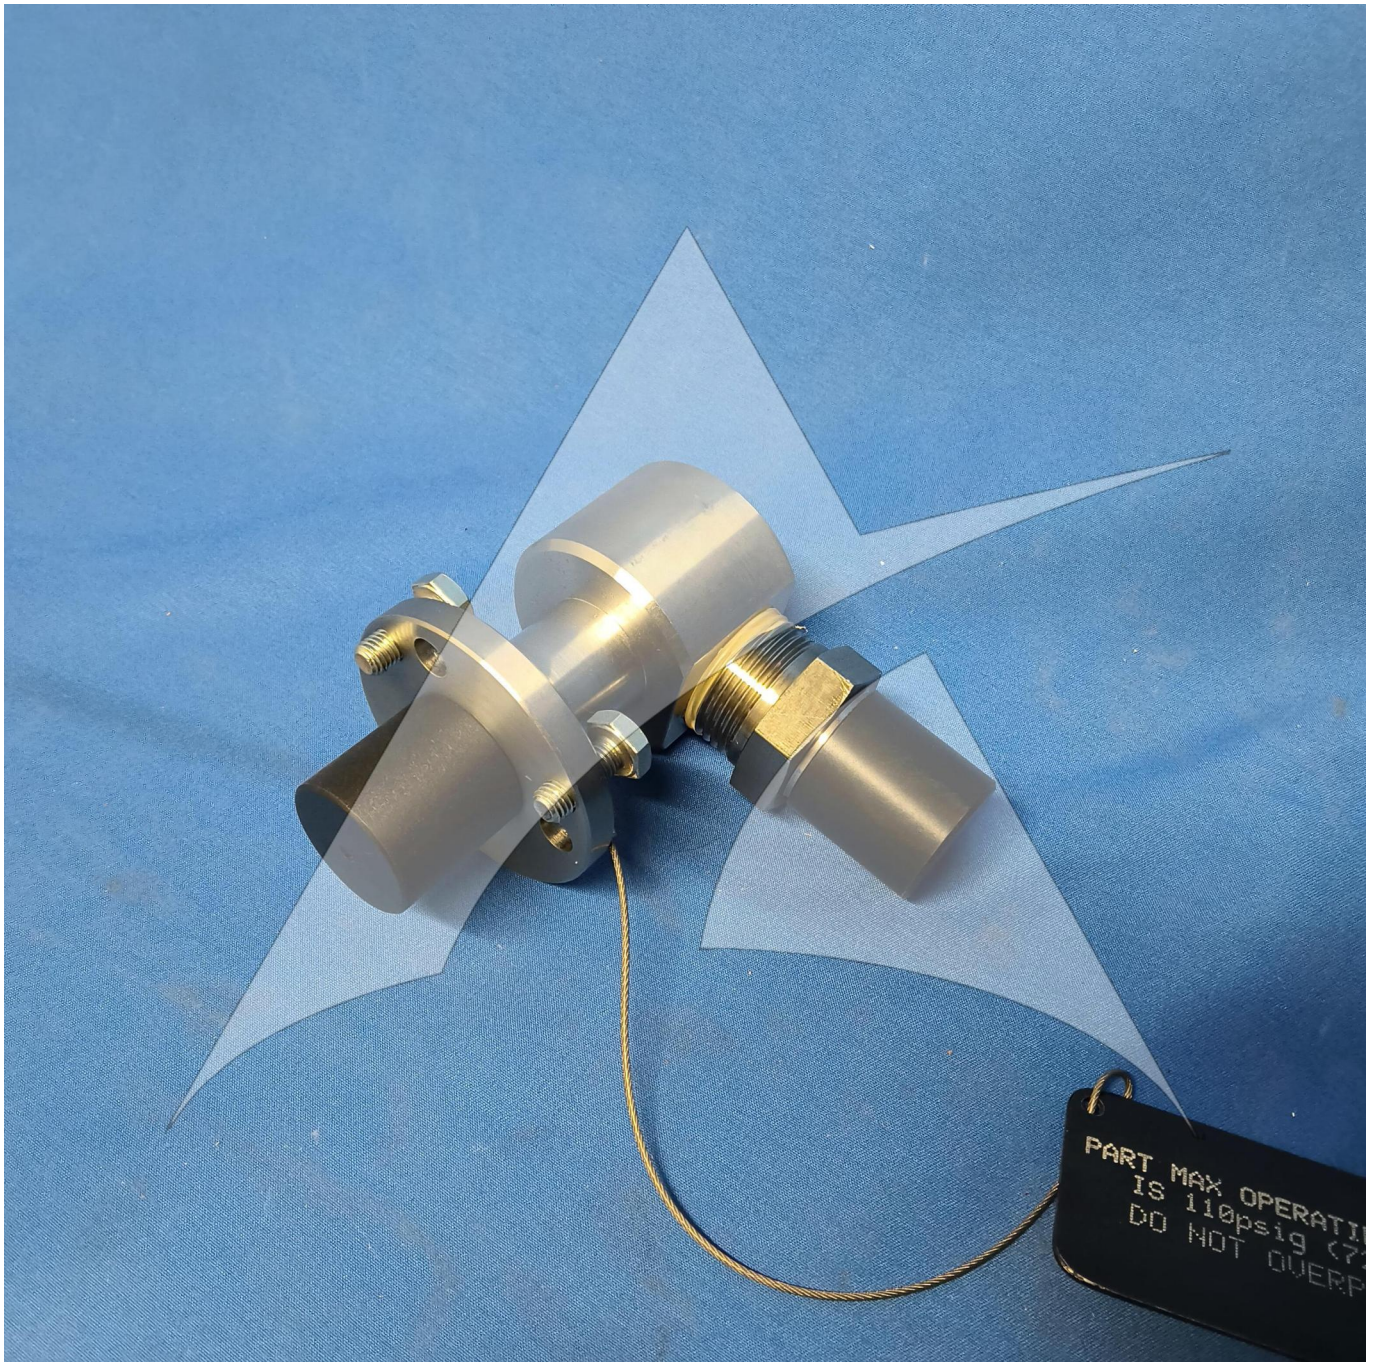

Global Sales:
Units 5 & 6, Oak Tree Place,
Matford Business Park
Exeter. Devon. EX2 8WA, UK.

Head Office:
7178 Headley ST SE,
PO Box 649
Ada, MI 49301 USA.

Part Number: IAE1P16042
Description: ADAPTOR, LEAK TEST
ATP Serial Number: PMH0034202EXT
Date: 2026-06-10

Image: 1 of 3

Global Sales:
Units 5 & 6, Oak Tree Place,
Matford Business Park
Exeter. Devon. EX2 8WA, UK.

Head Office:
7178 Headley ST SE,
PO Box 649
Ada, MI 49301 USA.

Part Number: IAE1P16042
Description: ADAPTOR, LEAK TEST
ATP Serial Number: PMH0034202EXT
Date: 2026-06-10

Image: 2 of 3

Global Sales:
Units 5 & 6, Oak Tree Place,
Matford Business Park
Exeter. Devon. EX2 8WA, UK.

Head Office:
7178 Headley ST SE,
PO Box 649
Ada, MI 49301 USA.

Part Number: IAE1P16042
Description: ADAPTOR, LEAK TEST
ATP Serial Number: PMH0034202EXT
Date: 2026-06-10