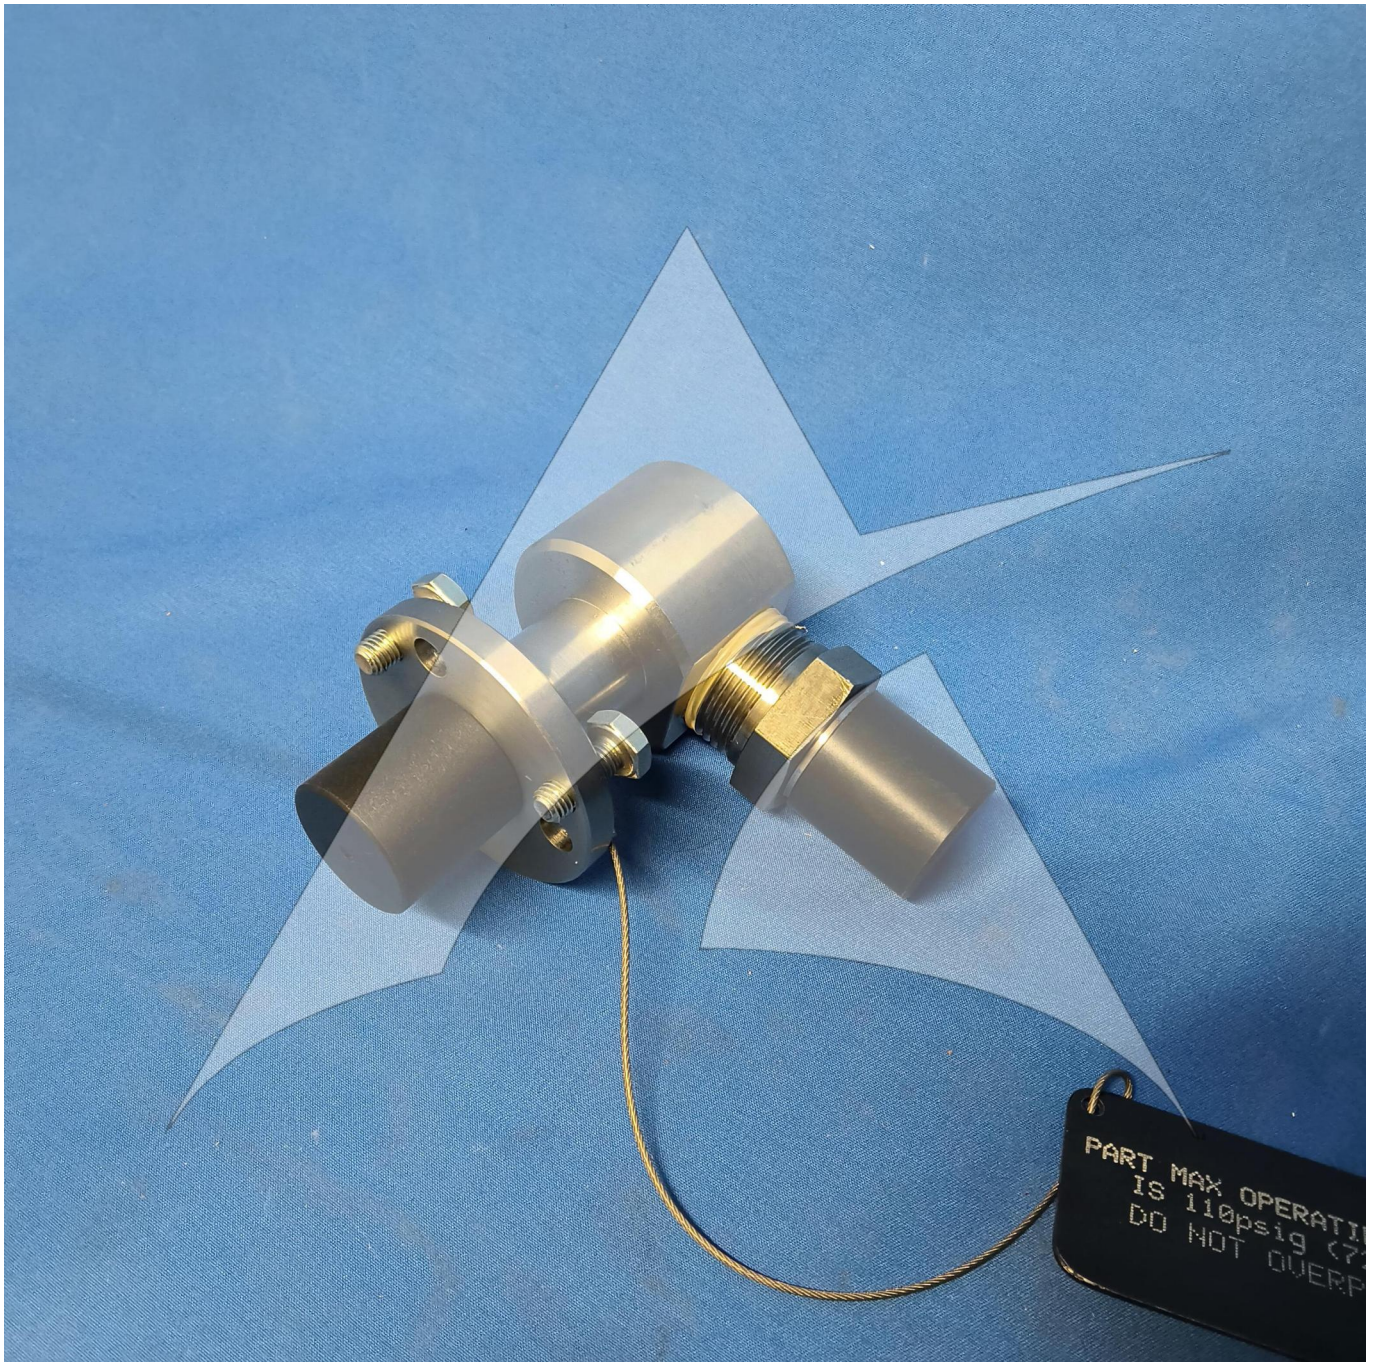

Global Sales:
Units 5 & 6, Oak Tree Place,
Matford Business Park
Exeter. Devon. EX2 8WA, UK.

Head Office:
7178 Headley ST SE,
PO Box 649
Ada, MI 49301 USA.

Part Number: IAE1P16042
Description: ADAPTOR, LEAK TEST
ATP Serial Number: PMH0034201EXT
Date: 2026-04-17

Image: 1 of 3

Global Sales:
Units 5 & 6, Oak Tree Place,
Matford Business Park
Exeter. Devon. EX2 8WA, UK.

Head Office:
7178 Headley ST SE,
PO Box 649
Ada, MI 49301 USA.

Part Number: IAE1P16042
Description: ADAPTOR, LEAK TEST
ATP Serial Number: PMH0034201EXT
Date: 2026-04-17

Image: 2 of 3

Global Sales:
Units 5 & 6, Oak Tree Place,
Matford Business Park
Exeter. Devon. EX2 8WA, UK.

Head Office:
7178 Headley ST SE,
PO Box 649
Ada, MI 49301 USA.

Part Number: IAE1P16042
Description: ADAPTOR, LEAK TEST
ATP Serial Number: PMH0034201EXT
Date: 2026-04-17