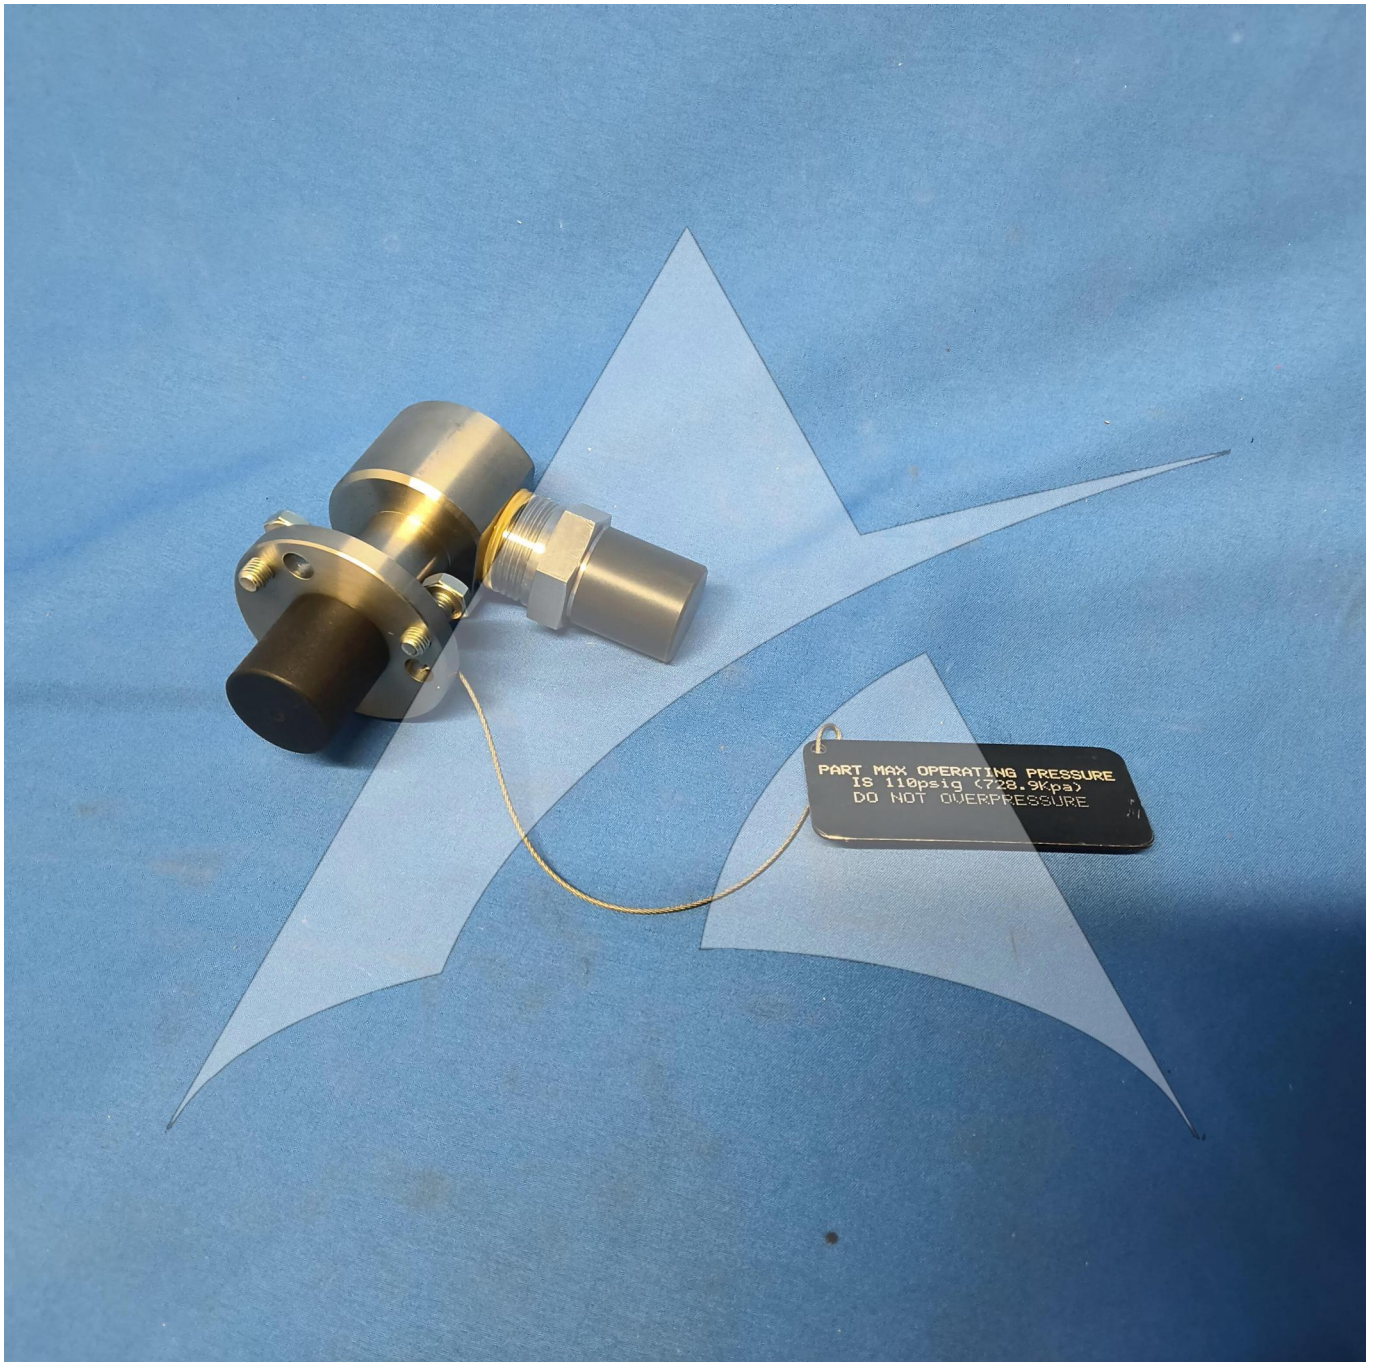

Global Sales:
Units 5 & 6, Oak Tree Place,
Matford Business Park
Exeter. Devon. EX2 8WA, UK.

Head Office:
7178 Headley ST SE,
PO Box 649
Ada, MI 49301 USA.

Part Number: IAE1P16042
Description: ADAPTOR, LEAK TEST
ATP Serial Number: PMH0034201EXT
Date: 2026-06-10

Image: 1 of 3

Global Sales:
Units 5 & 6, Oak Tree Place,
Matford Business Park
Exeter. Devon. EX2 8WA, UK.

Head Office:
7178 Headley ST SE,
PO Box 649
Ada, MI 49301 USA.

Part Number: IAE1P16042
Description: ADAPTOR, LEAK TEST
ATP Serial Number: PMH0034201EXT
Date: 2026-06-10

Image: 2 of 3

Global Sales:
Units 5 & 6, Oak Tree Place,
Matford Business Park
Exeter. Devon. EX2 8WA, UK.

Head Office:
7178 Headley ST SE,
PO Box 649
Ada, MI 49301 USA.

Part Number: IAE1P16042
Description: ADAPTOR, LEAK TEST
ATP Serial Number: PMH0034201EXT
Date: 2026-06-10