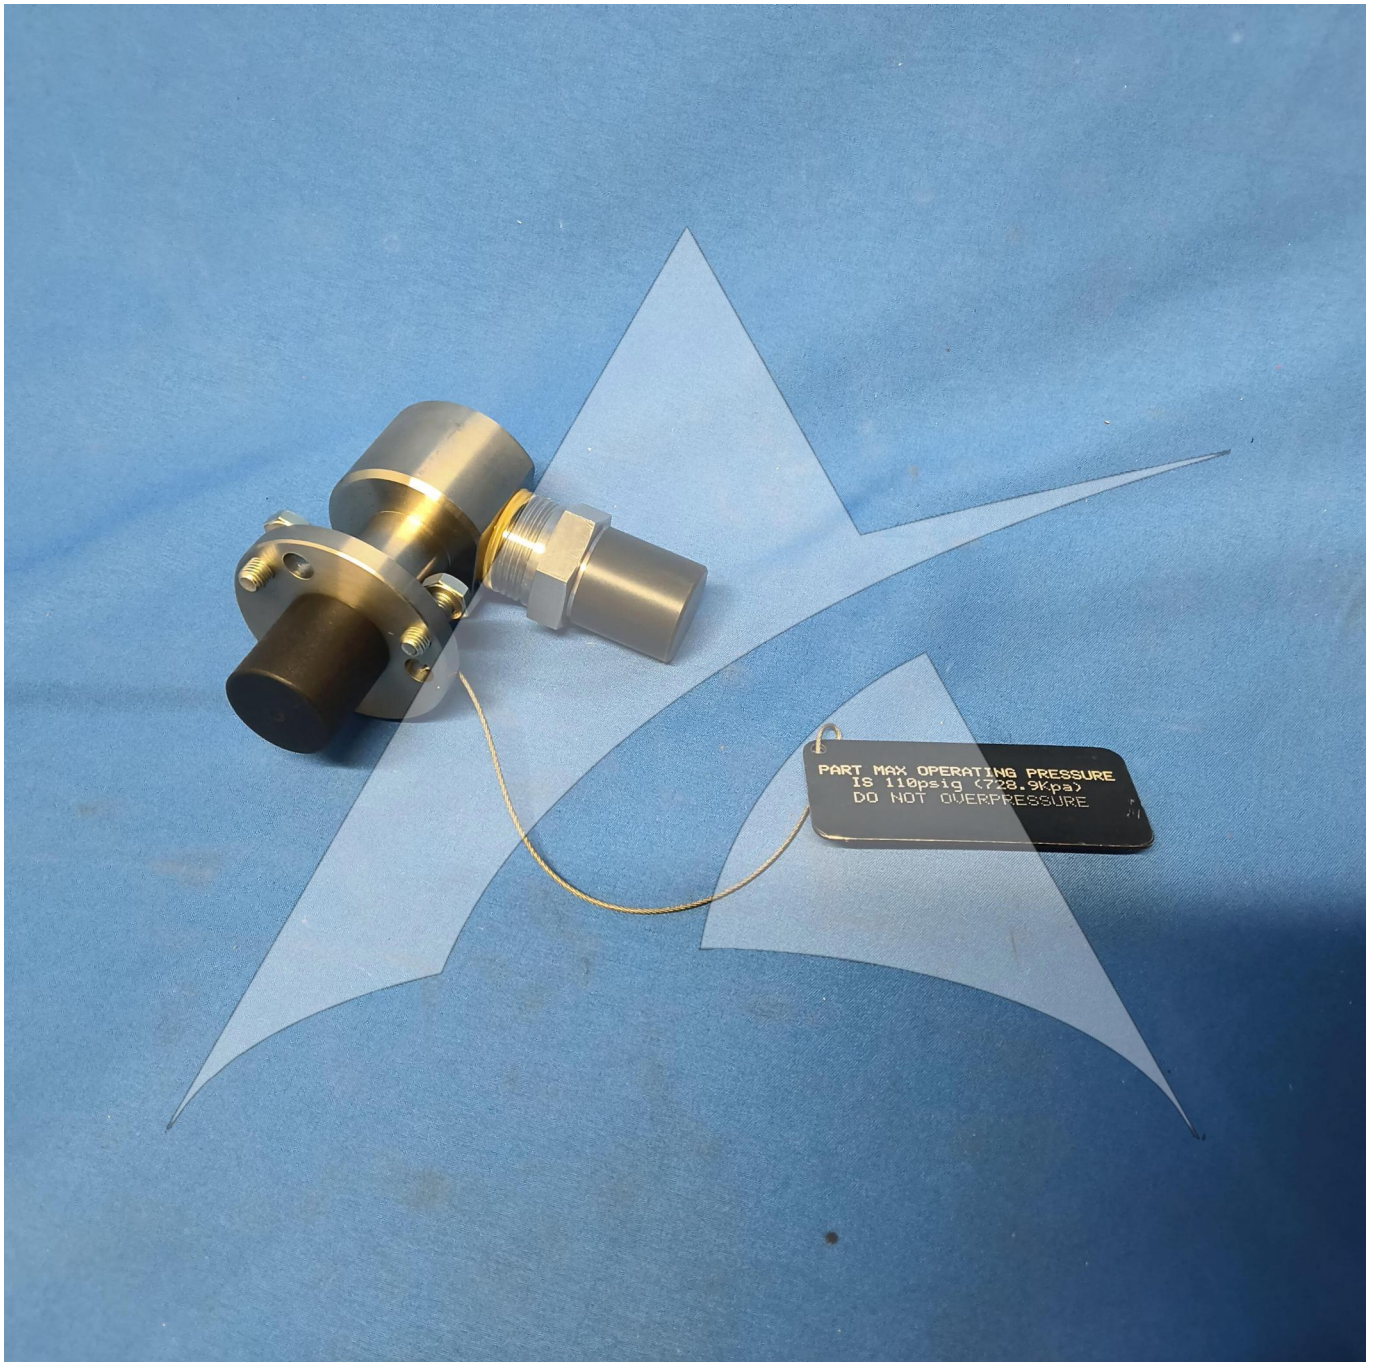

Global Sales:
Units 5 & 6, Oak Tree Place,
Matford Business Park
Exeter. Devon. EX2 8WA, UK.

Head Office:
7178 Headley ST SE,
PO Box 649
Ada, MI 49301 USA.

Part Number: IAE1P16042
Description: ADAPTOR, LEAK TEST
ATP Serial Number: PMH0034201EXT
Date: 2026-04-17

Image: 1 of 3

Global Sales:
Units 5 & 6, Oak Tree Place,
Matford Business Park
Exeter. Devon. EX2 8WA, UK.

Head Office:
7178 Headley ST SE,
PO Box 649
Ada, MI 49301 USA.

Part Number: IAE1P16042
Description: ADAPTOR, LEAK TEST
ATP Serial Number: PMH0034201EXT
Date: 2026-04-17

Image: 2 of 3

Global Sales:
Units 5 & 6, Oak Tree Place,
Matford Business Park
Exeter. Devon. EX2 8WA, UK.

Head Office:
7178 Headley ST SE,
PO Box 649
Ada, MI 49301 USA.

Part Number: IAE1P16042
Description: ADAPTOR, LEAK TEST
ATP Serial Number: PMH0034201EXT
Date: 2026-04-17