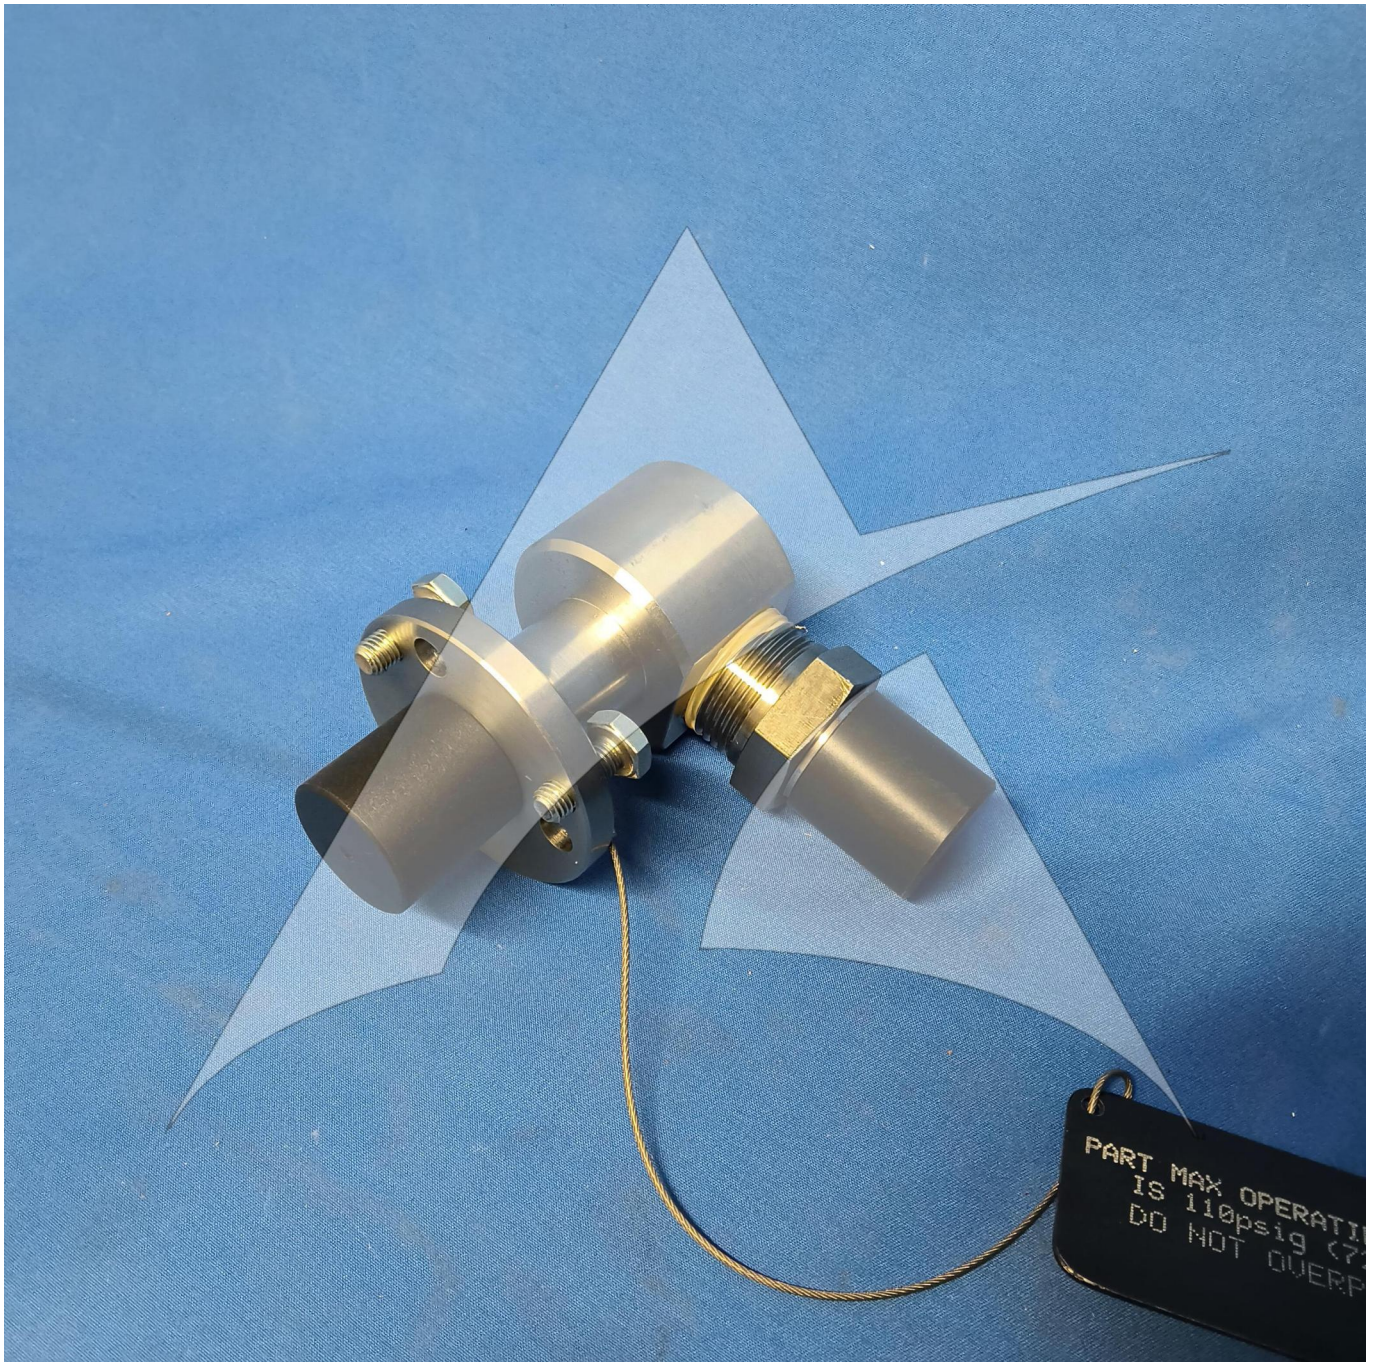

Global Sales:
Units 5 & 6, Oak Tree Place,
Matford Business Park
Exeter. Devon. EX2 8WA, UK.

Head Office:
7178 Headley ST SE,
PO Box 649
Ada, MI 49301 USA.

Part Number: IAE1P16042
Description: ADAPTOR, LEAK TEST
ATP Serial Number: PMH0034201EXT
Date: 2026-06-10

Image: 1 of 3

Global Sales:
Units 5 & 6, Oak Tree Place,
Matford Business Park
Exeter. Devon. EX2 8WA, UK.

Head Office:
7178 Headley ST SE,
PO Box 649
Ada, MI 49301 USA.

Part Number: IAE1P16042
Description: ADAPTOR, LEAK TEST
ATP Serial Number: PMH0034201EXT
Date: 2026-06-10

Image: 2 of 3

Global Sales:
Units 5 & 6, Oak Tree Place,
Matford Business Park
Exeter. Devon. EX2 8WA, UK.

Head Office:
7178 Headley ST SE,
PO Box 649
Ada, MI 49301 USA.

Part Number: IAE1P16042
Description: ADAPTOR, LEAK TEST
ATP Serial Number: PMH0034201EXT
Date: 2026-06-10