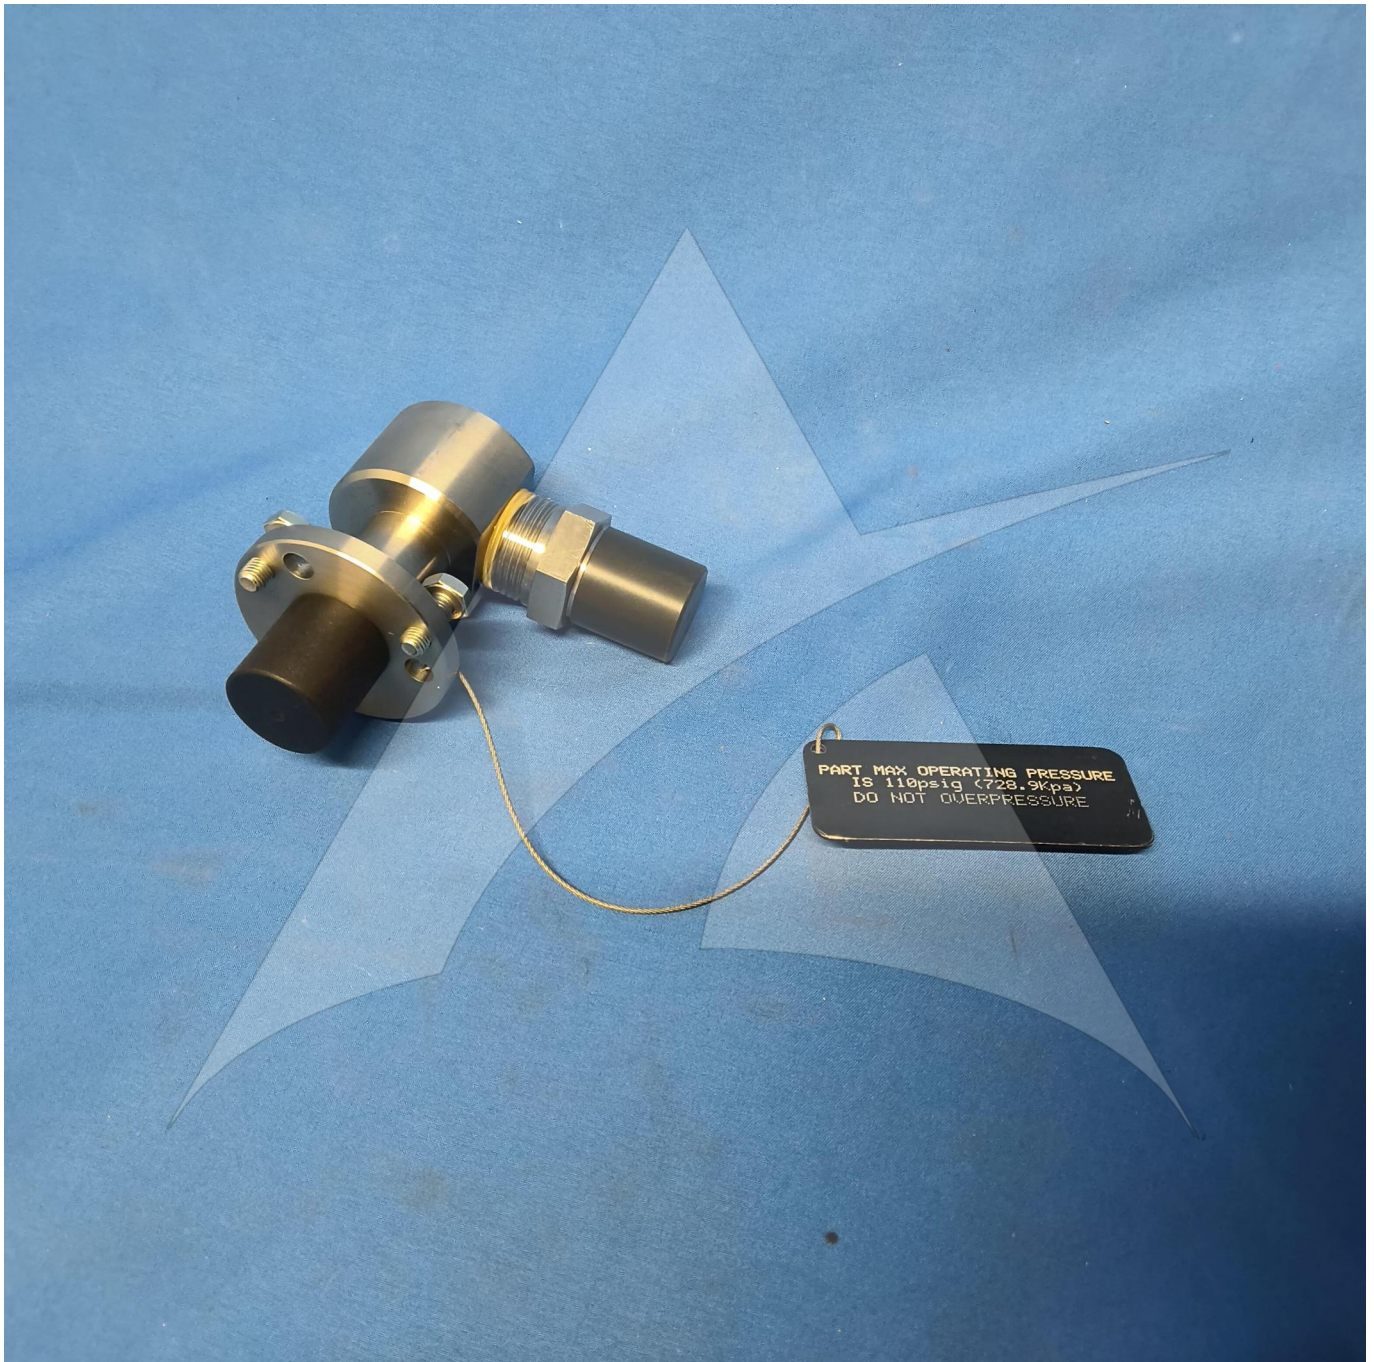

Global Sales:
Units 5 & 6, Oak Tree Place,
Matford Business Park
Exeter. Devon. EX2 8WA, UK.

Head Office:
7178 Headley ST SE,
PO Box 649
Ada, MI 49301 USA.

Part Number: IAE1P16042
Description: ADAPTOR, LEAK TEST
ATP Serial Number: PMH0034200EXT
Date: 2026-06-13

Image: 1 of 3

Global Sales:
Units 5 & 6, Oak Tree Place,
Matford Business Park
Exeter. Devon. EX2 8WA, UK.

Head Office:
7178 Headley ST SE,
PO Box 649
Ada, MI 49301 USA.

Part Number: IAE1P16042
Description: ADAPTOR, LEAK TEST
ATP Serial Number: PMH0034200EXT
Date: 2026-06-13

Image: 2 of 3

Global Sales:
Units 5 & 6, Oak Tree Place,
Matford Business Park
Exeter. Devon. EX2 8WA, UK.

Head Office:
7178 Headley ST SE,
PO Box 649
Ada, MI 49301 USA.

Part Number: IAE1P16042
Description: ADAPTOR, LEAK TEST
ATP Serial Number: PMH0034200EXT
Date: 2026-06-13