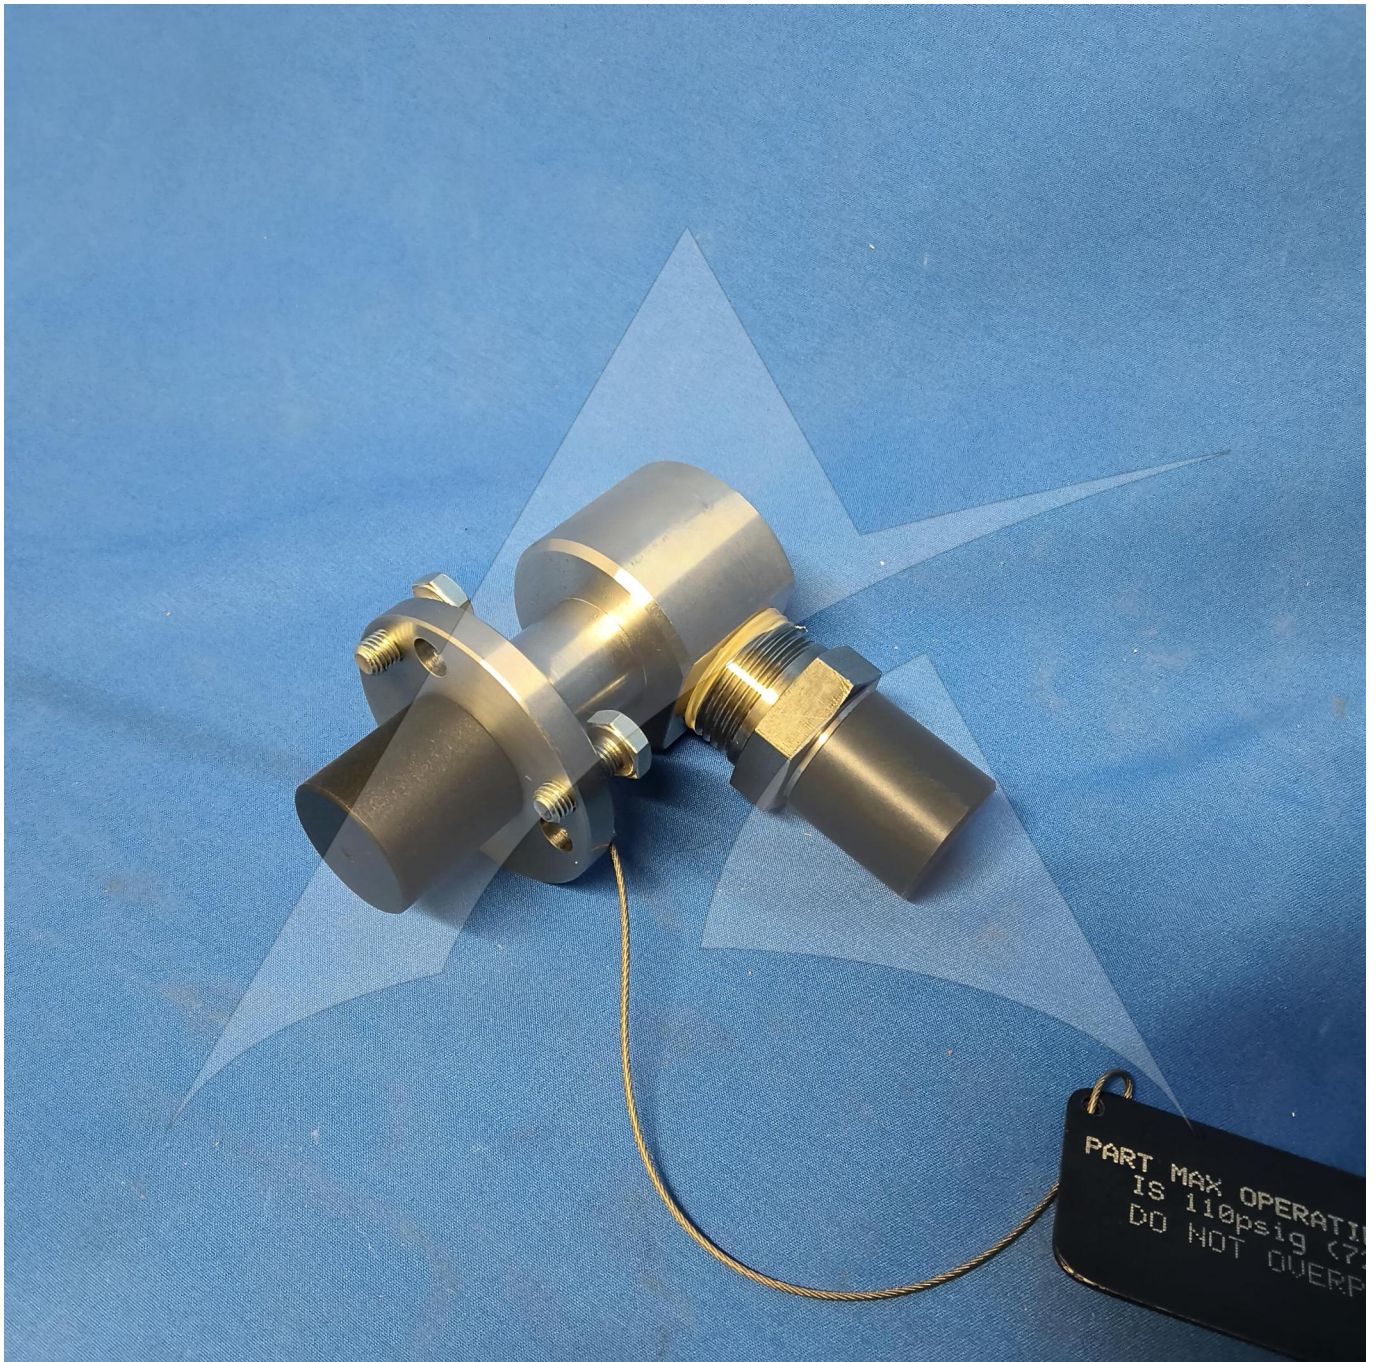

Global Sales:
Units 5 & 6, Oak Tree Place,
Matford Business Park
Exeter. Devon. EX2 8WA, UK.

Head Office:
7178 Headley ST SE,
PO Box 649
Ada, MI 49301 USA.

Part Number: IAE1P16042
Description: ADAPTOR, LEAK TEST
ATP Serial Number: PMH0034200EXT
Date: 2026-06-13

Image: 1 of 3

Global Sales:
Units 5 & 6, Oak Tree Place,
Matford Business Park
Exeter. Devon. EX2 8WA, UK.

Head Office:
7178 Headley ST SE,
PO Box 649
Ada, MI 49301 USA.

Part Number: IAE1P16042
Description: ADAPTOR, LEAK TEST
ATP Serial Number: PMH0034200EXT
Date: 2026-06-13

Image: 2 of 3

Global Sales:
Units 5 & 6, Oak Tree Place,
Matford Business Park
Exeter. Devon. EX2 8WA, UK.

Head Office:
7178 Headley ST SE,
PO Box 649
Ada, MI 49301 USA.

Part Number: IAE1P16042
Description: ADAPTOR, LEAK TEST
ATP Serial Number: PMH0034200EXT
Date: 2026-06-13