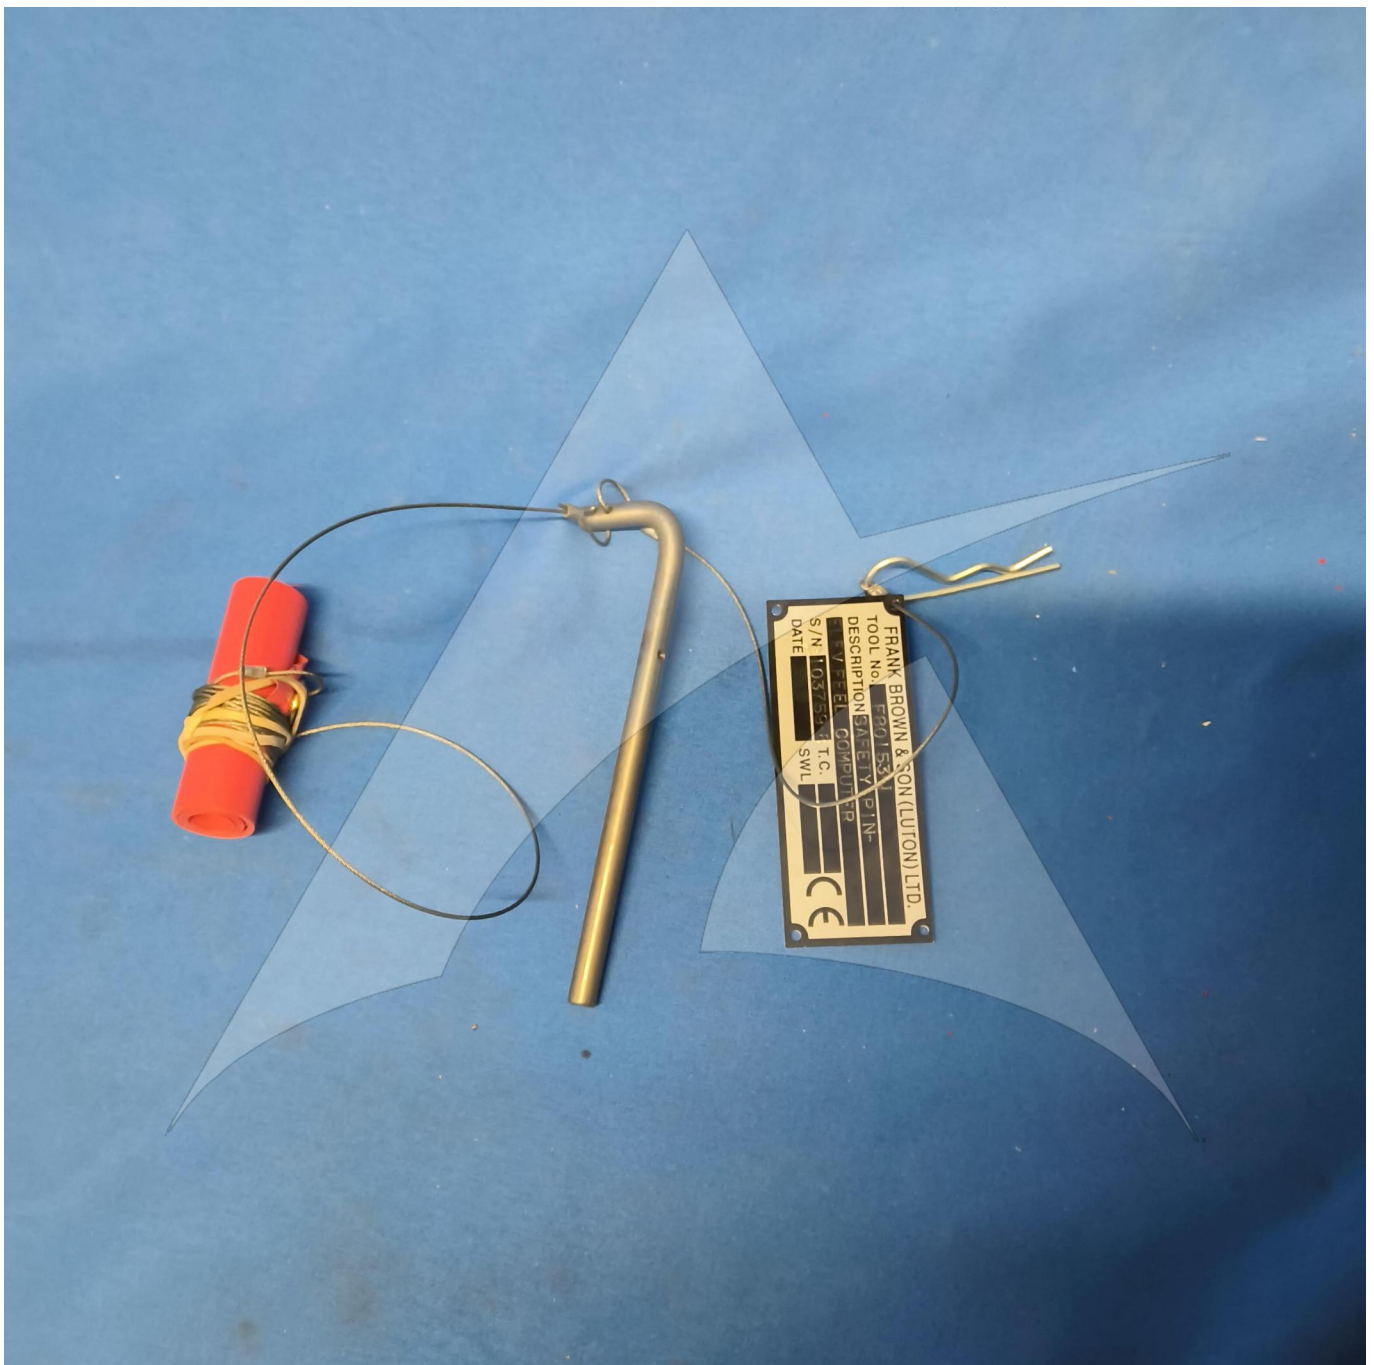

Global Sales:
Units 5 & 6, Oak Tree Place,
Matford Business Park
Exeter. Devon. EX2 8WA, UK.

Head Office:
7178 Headley ST SE,
PO Box 649
Ada, MI 49301 USA.

Part Number: F80153-1
Description: INPUT ARMS SAFETY PIN
ATP Serial Number: PMH0033857EXT
Date: 2026-06-11

Image: 1 of 2

Global Sales:
Units 5 & 6, Oak Tree Place,
Matford Business Park
Exeter. Devon. EX2 8WA, UK.

Head Office:
7178 Headley ST SE,
PO Box 649
Ada, MI 49301 USA.

Part Number: F80153-1
Description: INPUT ARMS SAFETY PIN
ATP Serial Number: PMH0033857EXT
Date: 2026-06-11