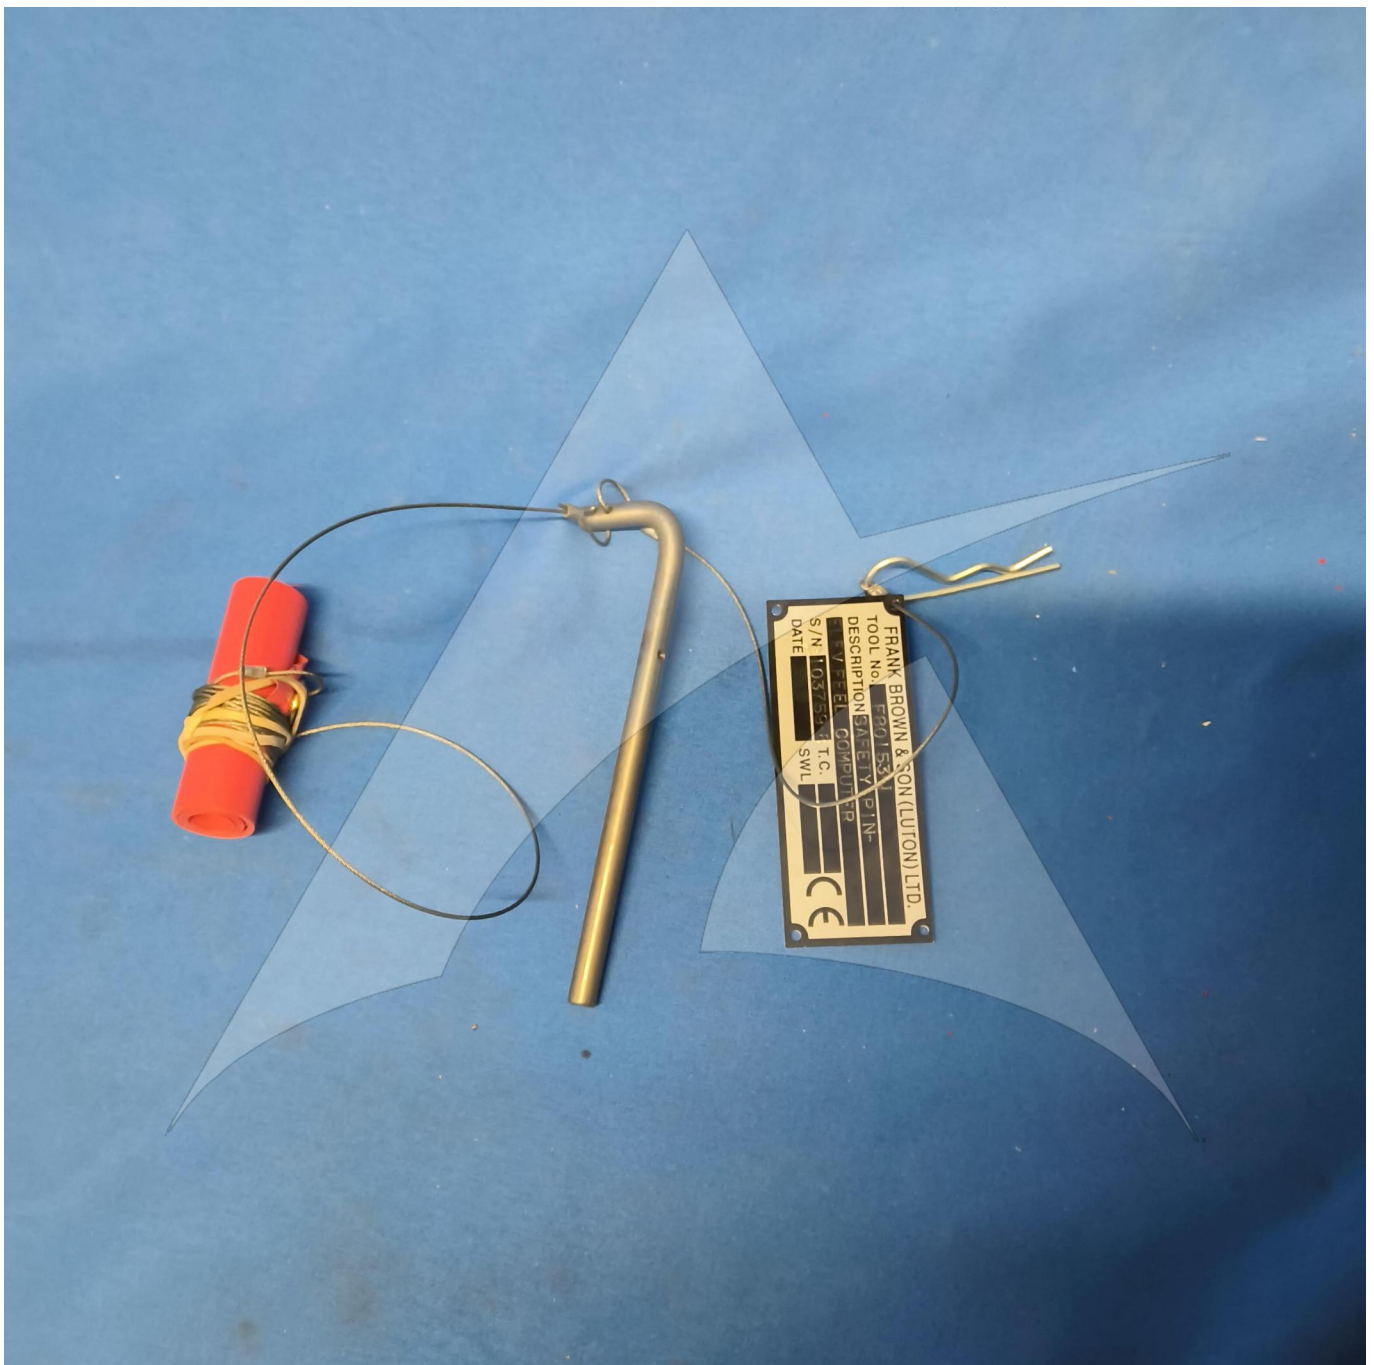

Global Sales:
Units 5 & 6, Oak Tree Place,
Matford Business Park
Exeter. Devon. EX2 8WA, UK.

Head Office:
7178 Headley ST SE,
PO Box 649
Ada, MI 49301 USA.

Part Number: F80153-1
Description: INPUT ARMS SAFETY PIN
ATP Serial Number: PMH0033857EXT
Date: 2026-04-21

Image: 1 of 2

Global Sales:
Units 5 & 6, Oak Tree Place,
Matford Business Park
Exeter. Devon. EX2 8WA, UK.

Head Office:
7178 Headley ST SE,
PO Box 649
Ada, MI 49301 USA.

Part Number: F80153-1
Description: INPUT ARMS SAFETY PIN
ATP Serial Number: PMH0033857EXT
Date: 2026-04-21