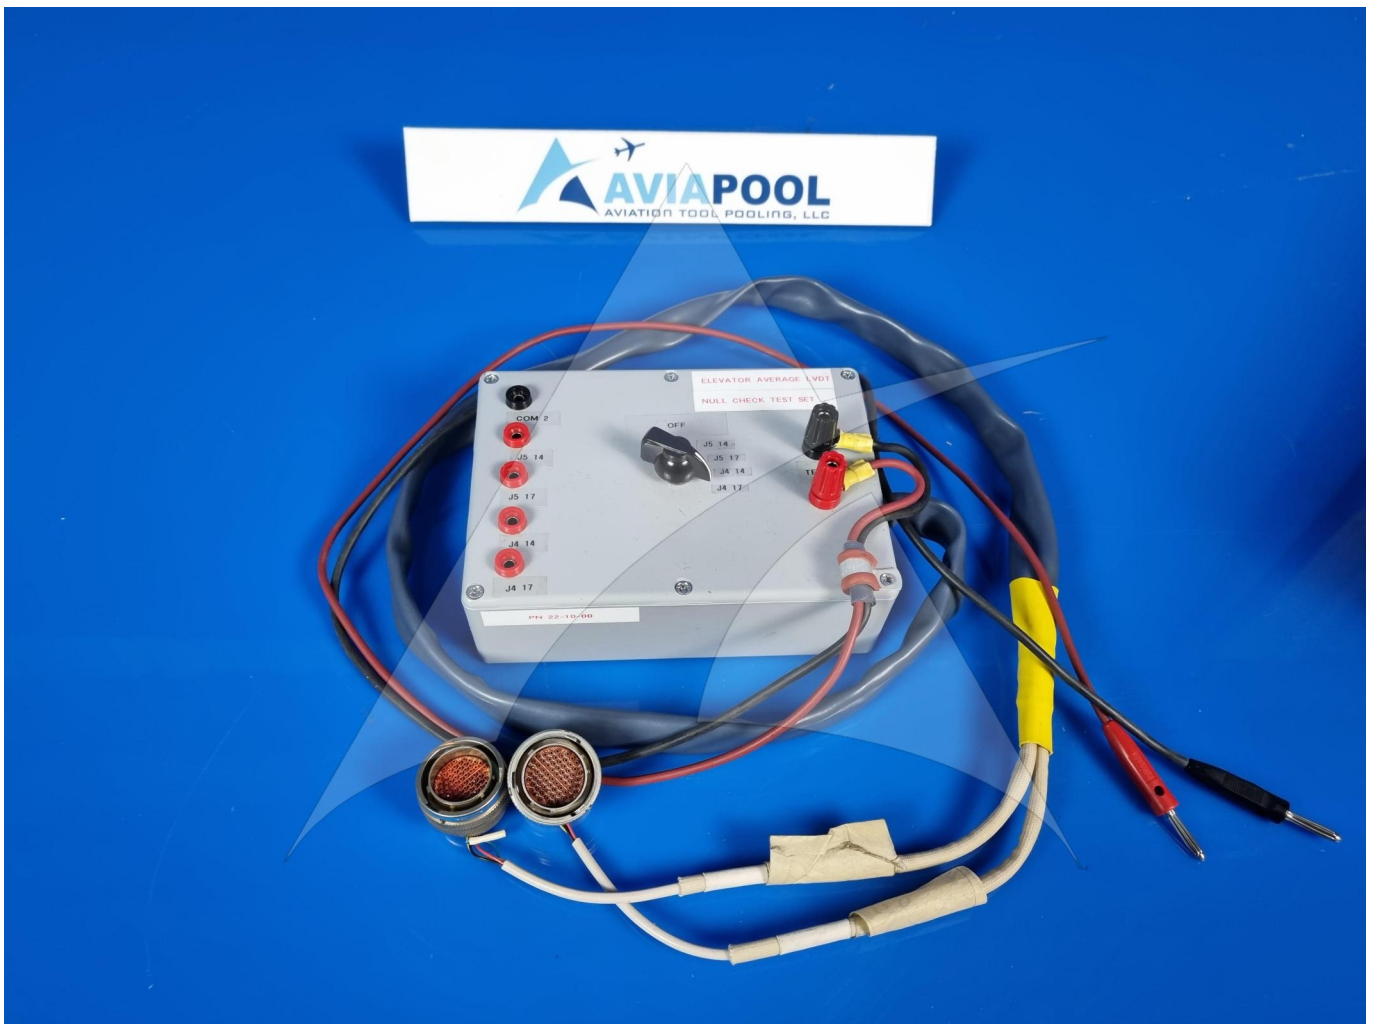

Global Sales:
Units 5 & 6, Oak Tree Place,
Matford Business Park
Exeter. Devon. EX2 8WA, UK.

Head Office:
7178 Headley ST SE,
PO Box 649
Ada, MI 49301 USA.

Part Number: 22.10.00
Description: TEST SET LVDT
ATP Serial Number: PMH0001832EXT
Date: 2026-04-27

Image: 1 of 6