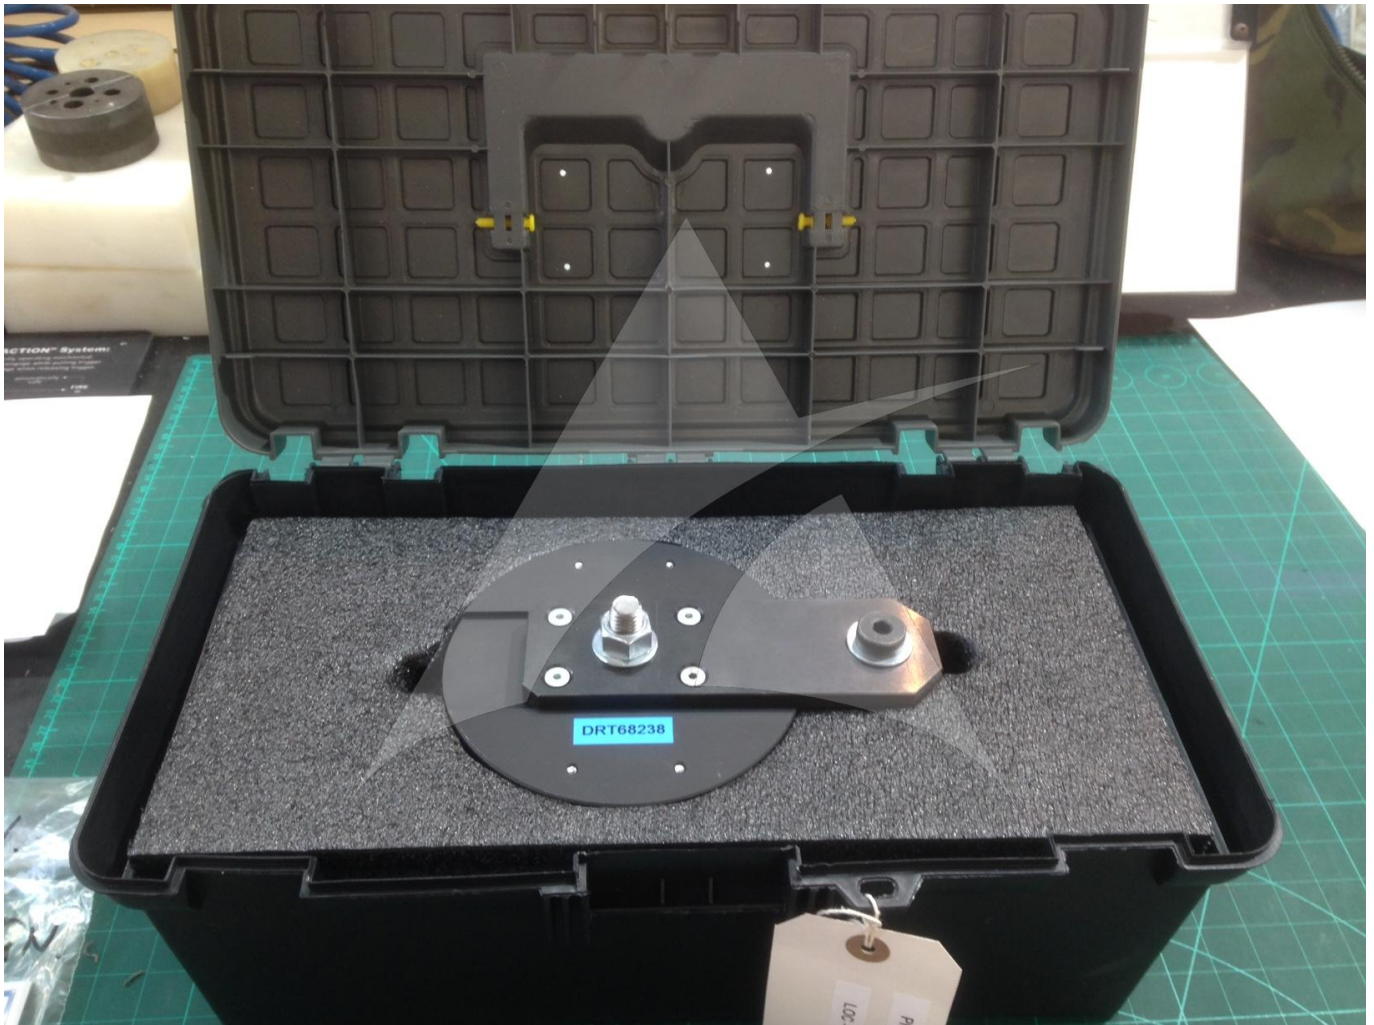

Global Sales:
Units 5 & 6, Oak Tree Place,
Matford Business Park
Exeter. Devon. EX2 8WA, UK.

Head Office:
7178 Headley ST SE,
PO Box 649
Ada, MI 49301 USA.

Part Number: DRT68238
Description: TORQUE FIXTURE
ATP Serial Number: PMH0033600EXT
Date: 2026-05-04

Image: 1 of 2

Global Sales:
Units 5 & 6, Oak Tree Place,
Matford Business Park
Exeter. Devon. EX2 8WA, UK.

Head Office:
7178 Headley ST SE,
PO Box 649
Ada, MI 49301 USA.

Part Number: DRT68238
Description: TORQUE FIXTURE
ATP Serial Number: PMH0033600EXT
Date: 2026-05-04