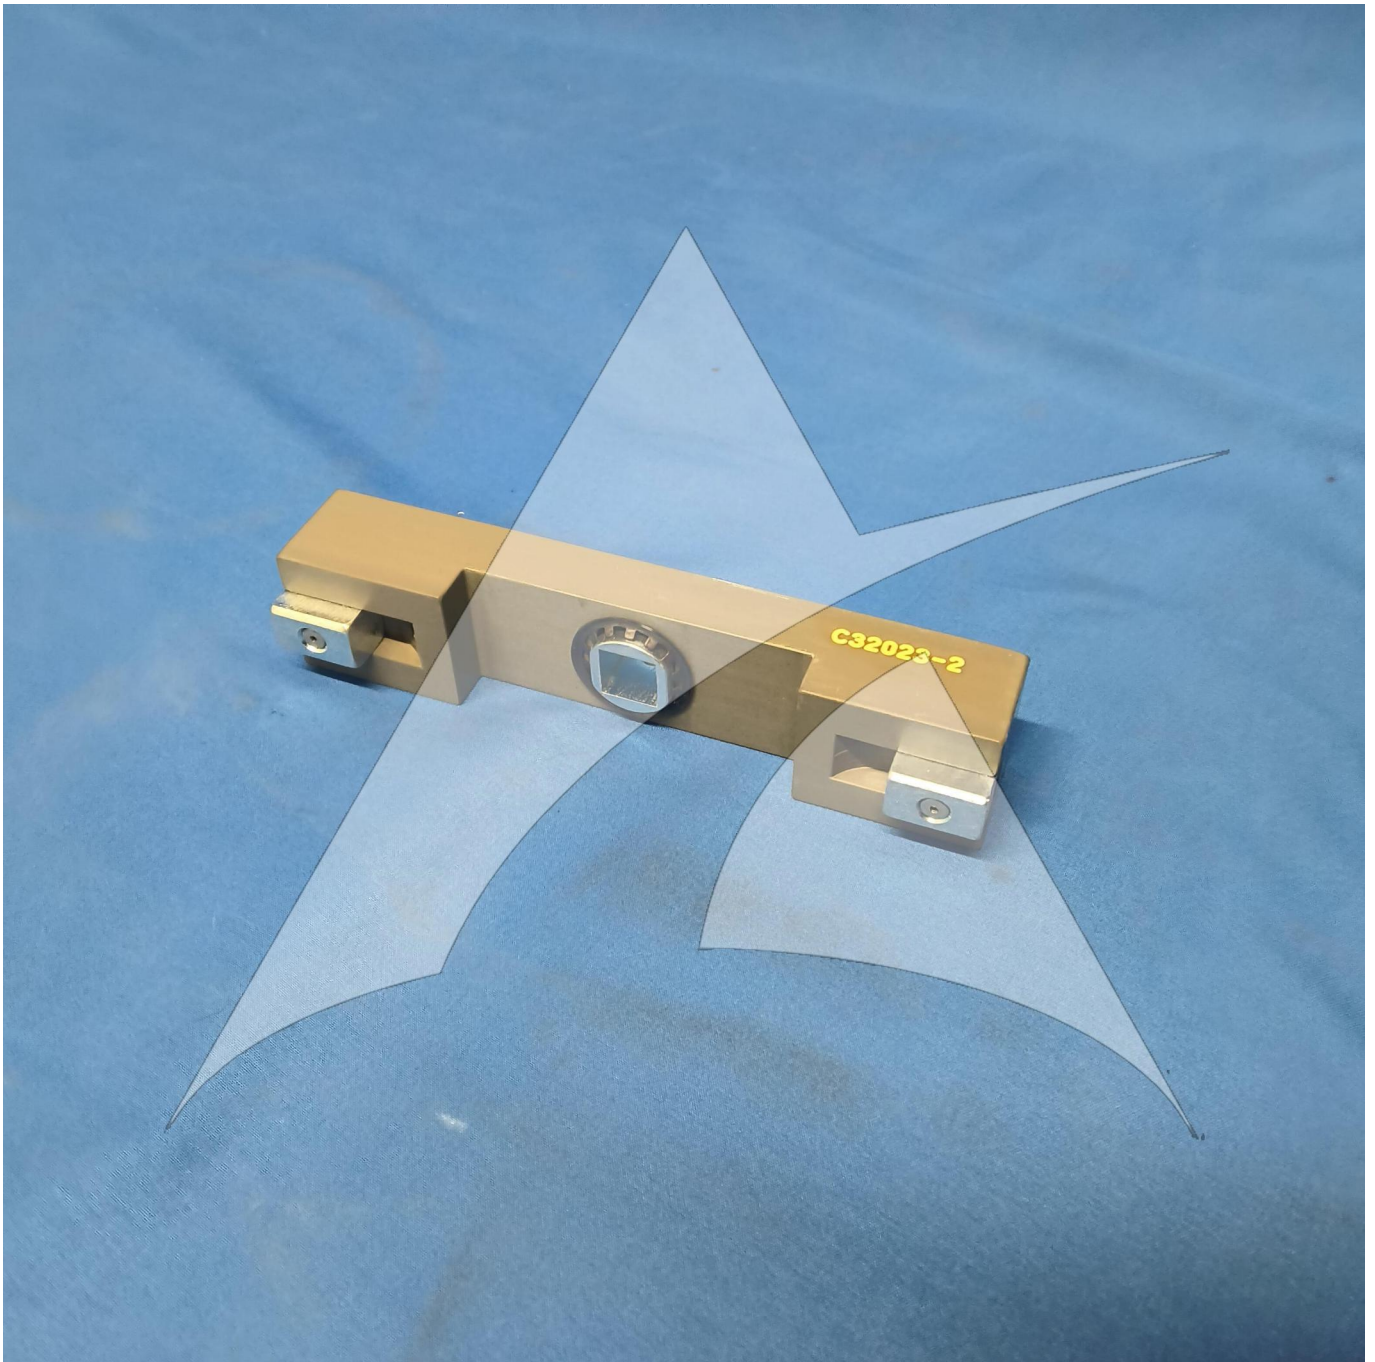

Global Sales:  
Units 5 & 6, Oak Tree Place,  
Matford Business Park  
Exeter. Devon. EX2 8WA, UK.

Head Office:  
7178 Headley ST SE,  
PO Box 649  
Ada, MI 49301 USA.

**Part Number:** C32023-1  
**Description:** WRENCH  
**ATP Serial Number:** PMH0033288EXT  
**Date:** 2026-07-05

**Image:** 1 of 4

Global Sales:  
Units 5 & 6, Oak Tree Place,  
Matford Business Park  
Exeter. Devon. EX2 8WA, UK.

Head Office:  
7178 Headley ST SE,  
PO Box 649  
Ada, MI 49301 USA.

**Part Number:** C32023-1  
**Description:** WRENCH  
**ATP Serial Number:** PMH0033288EXT  
**Date:** 2026-07-05

**Image:** 2 of 4

Global Sales:  
Units 5 & 6, Oak Tree Place,  
Matford Business Park  
Exeter. Devon. EX2 8WA, UK.

Head Office:  
7178 Headley ST SE,  
PO Box 649  
Ada, MI 49301 USA.

**Part Number:** C32023-1  
**Description:** WRENCH  
**ATP Serial Number:** PMH0033288EXT  
**Date:** 2026-07-05