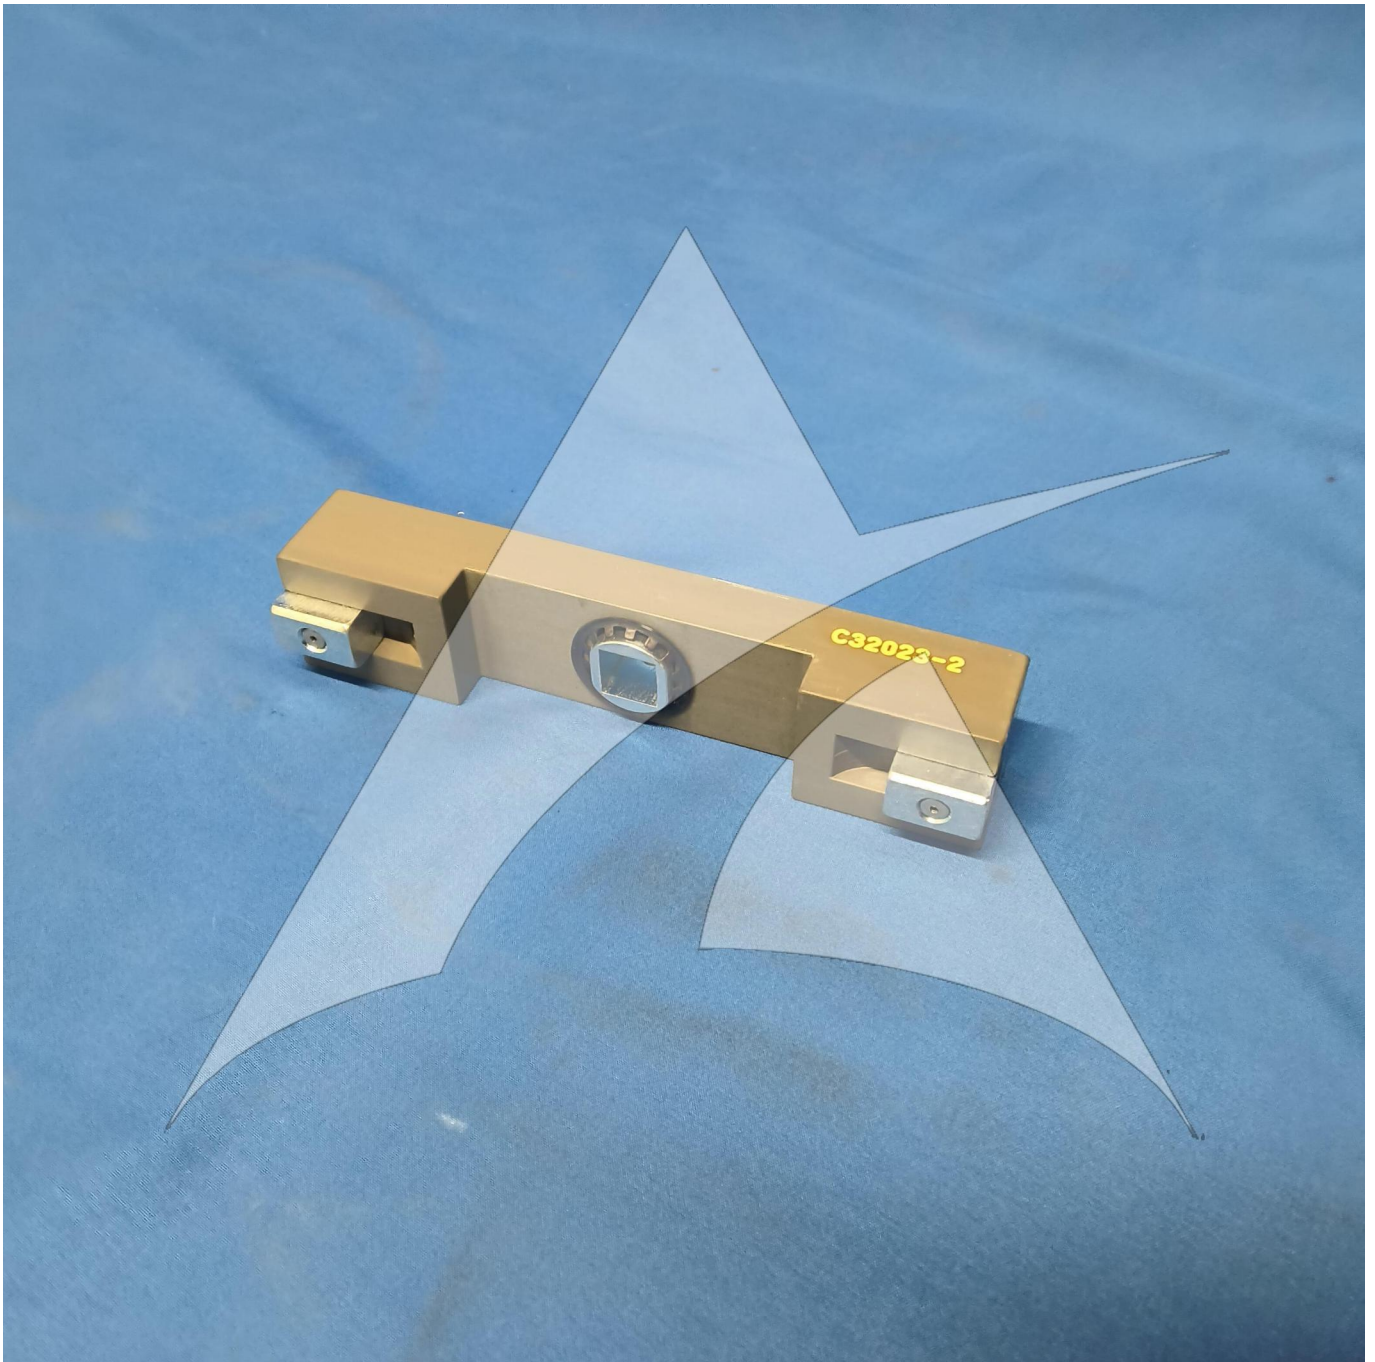

Global Sales:  
Units 5 & 6, Oak Tree Place,  
Matford Business Park  
Exeter. Devon. EX2 8WA, UK.

Head Office:  
7178 Headley ST SE,  
PO Box 649  
Ada, MI 49301 USA.

**Part Number:** C32023-1  
**Description:** WRENCH  
**ATP Serial Number:** PMH0033285EXT  
**Date:** 2026-04-19

**Image:** 1 of 4

Global Sales:  
Units 5 & 6, Oak Tree Place,  
Matford Business Park  
Exeter. Devon. EX2 8WA, UK.

Head Office:  
7178 Headley ST SE,  
PO Box 649  
Ada, MI 49301 USA.

**Part Number:** C32023-1  
**Description:** WRENCH  
**ATP Serial Number:** PMH0033285EXT  
**Date:** 2026-04-19

**Image:** 2 of 4

Global Sales:  
Units 5 & 6, Oak Tree Place,  
Matford Business Park  
Exeter. Devon. EX2 8WA, UK.

Head Office:  
7178 Headley ST SE,  
PO Box 649  
Ada, MI 49301 USA.

**Part Number:** C32023-1  
**Description:** WRENCH  
**ATP Serial Number:** PMH0033285EXT  
**Date:** 2026-04-19