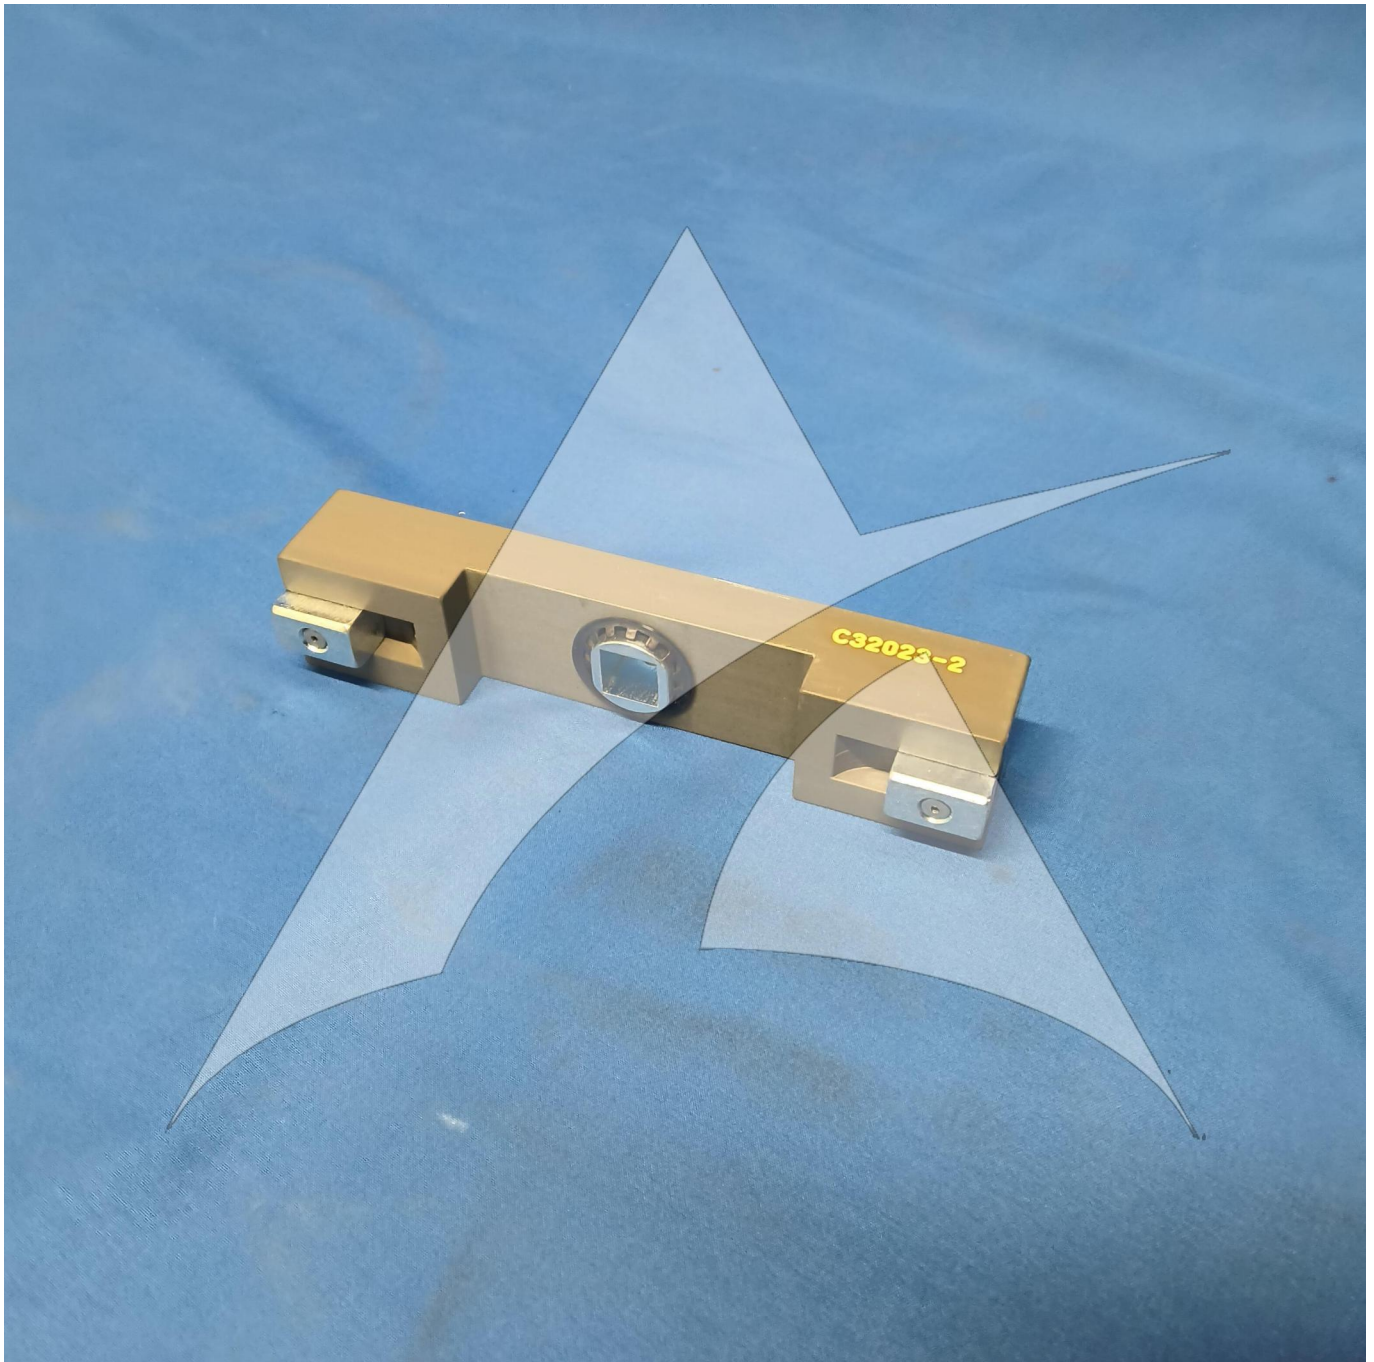

**Image:** 1 of 4

Global Sales:  
Units 5 & 6, Oak Tree Place,  
Matford Business Park  
Exeter. Devon. EX2 8WA, UK.

Head Office:  
7178 Headley ST SE,  
PO Box 649  
Ada, MI 49301 USA.

**Part Number:** C32023-1  
**Description:** WRENCH  
**ATP Serial Number:** PMH0033285EXT  
**Date:** 2026-07-05

**Image:** 2 of 4

Global Sales:  
Units 5 & 6, Oak Tree Place,  
Matford Business Park  
Exeter. Devon. EX2 8WA, UK.

Head Office:  
7178 Headley ST SE,  
PO Box 649  
Ada, MI 49301 USA.

**Part Number:** C32023-1  
**Description:** WRENCH  
**ATP Serial Number:** PMH0033285EXT  
**Date:** 2026-07-05