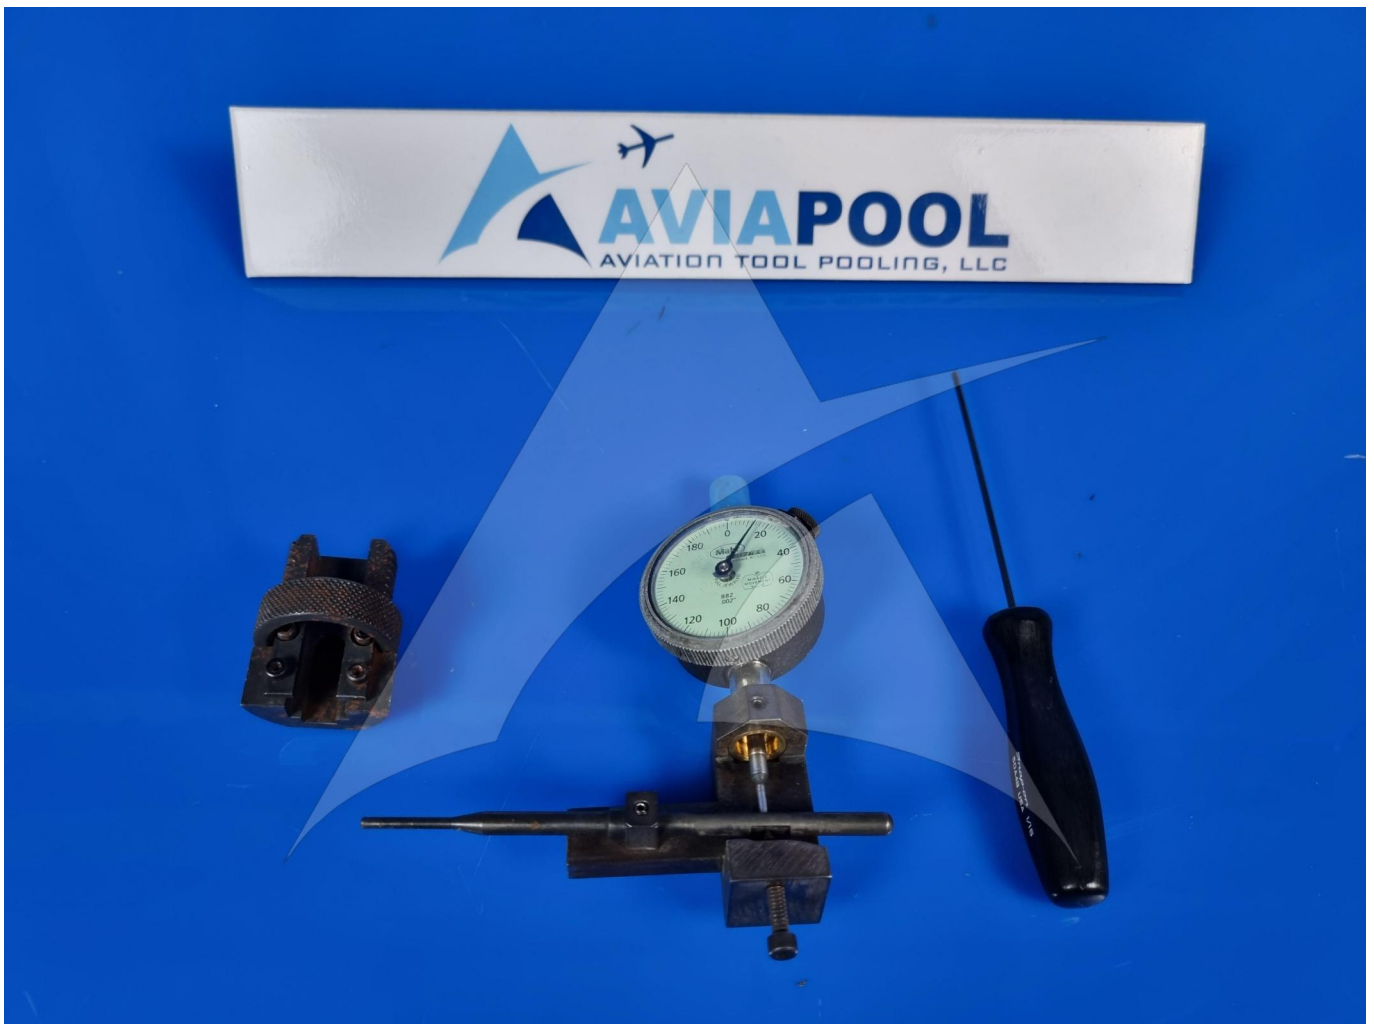

Global Sales:
Units 5 & 6, Oak Tree Place,
Matford Business Park
Exeter. Devon. EX2 8WA, UK.

Head Office:
7178 Headley ST SE,
PO Box 649
Ada, MI 49301 USA.

Part Number: 278114

Description: TOOL FUEL PUMP BACKLASH

ATP Serial Number: PMH0001804EXT

Date: 2026-06-27

Image: 1 of 6