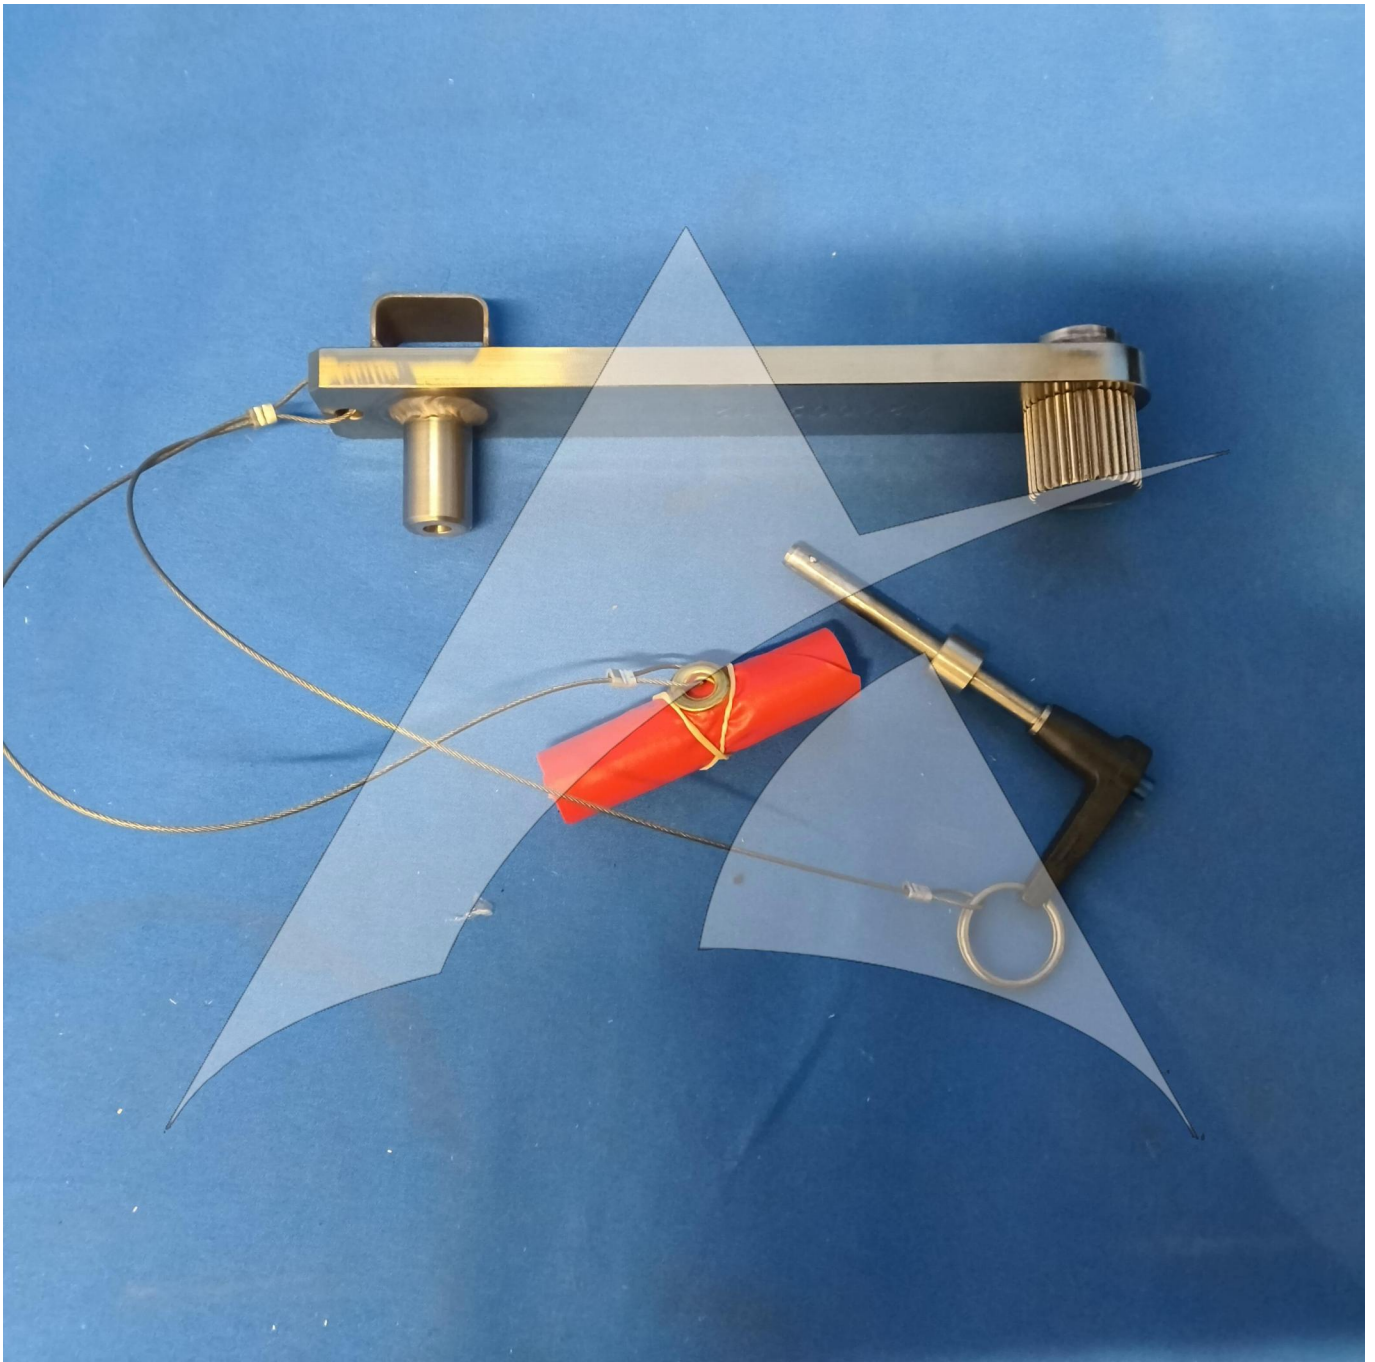

Global Sales:
Units 5 & 6, Oak Tree Place,
Matford Business Park
Exeter. Devon. EX2 8WA, UK.

Head Office:
7178 Headley ST SE,
PO Box 649
Ada, MI 49301 USA.

Part Number: A27009-7
Description: LOCK FLAP
ATP Serial Number: PMH0032842EXT
Date: 2026-05-01

Image: 3 of 4