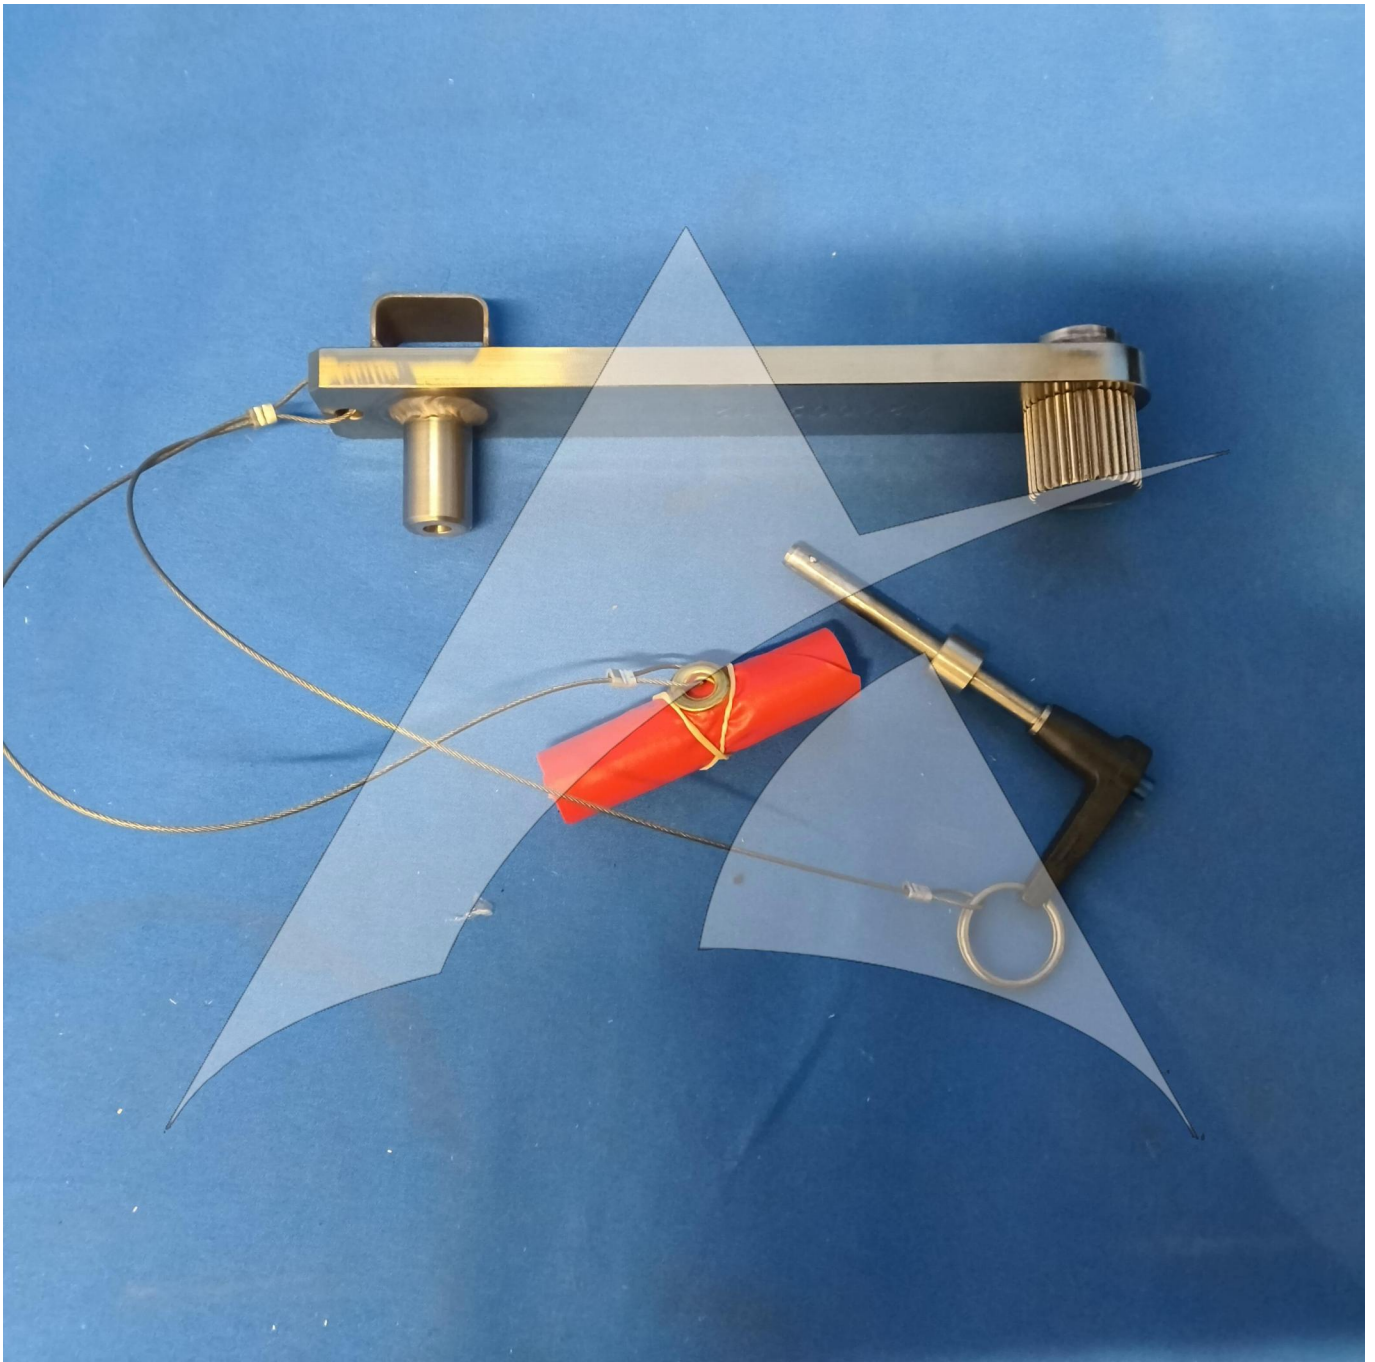

Global Sales:
Units 5 & 6, Oak Tree Place,
Matford Business Park
Exeter. Devon. EX2 8WA, UK.

Head Office:
7178 Headley ST SE,
PO Box 649
Ada, MI 49301 USA.

Part Number: A27009-7
Description: LOCK FLAP
ATP Serial Number: PMH0032840EXT
Date: 2026-06-21

Image: 3 of 4