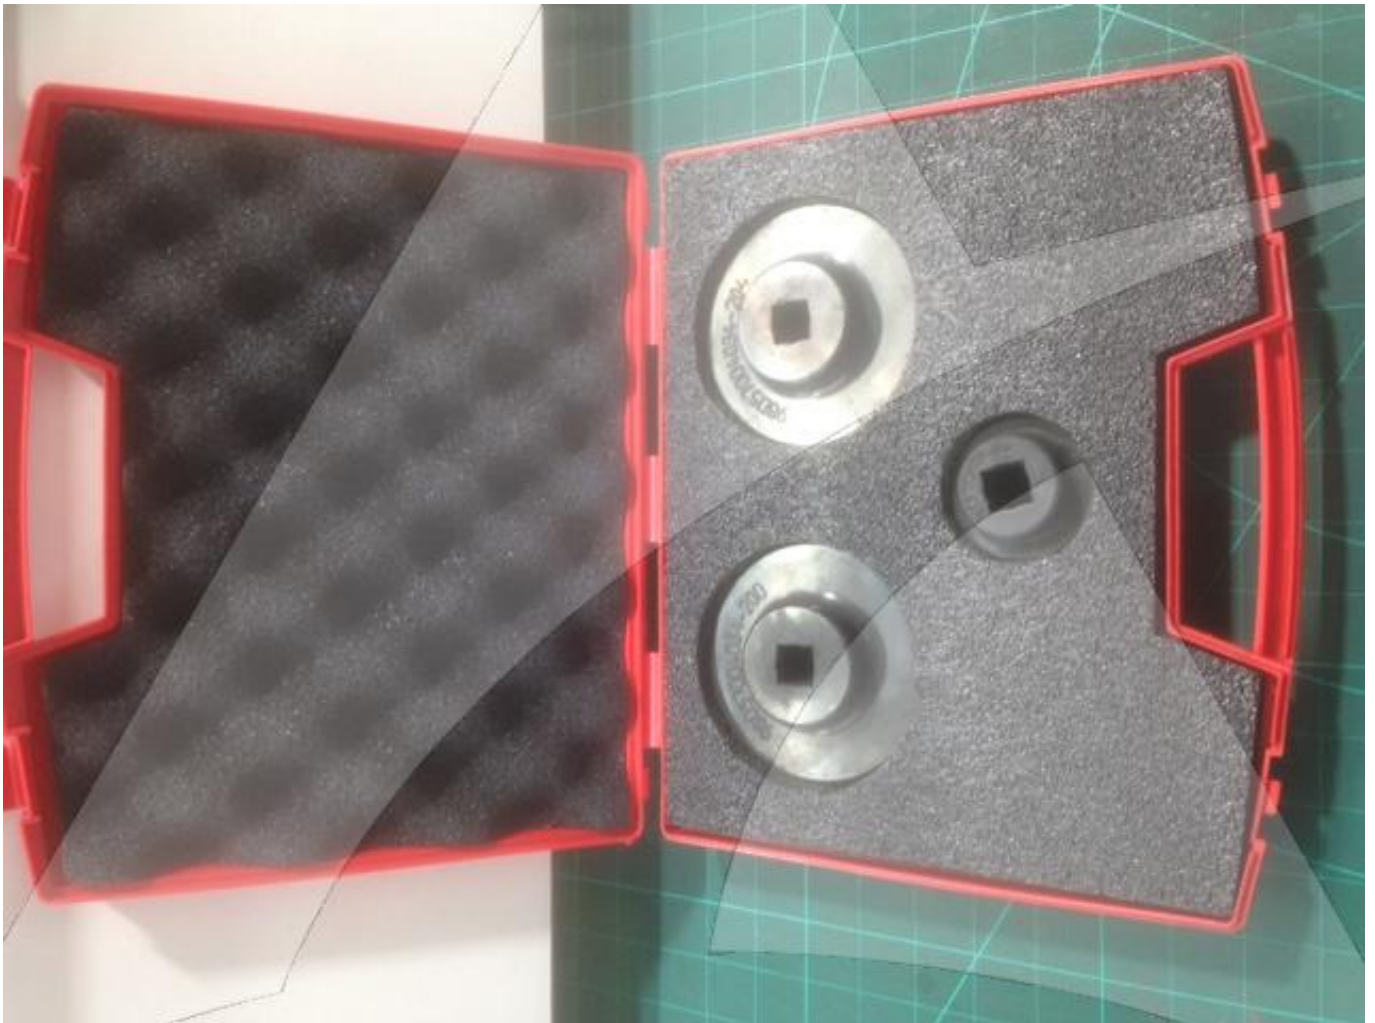

Global Sales:  
Units 5 & 6, Oak Tree Place,  
Matford Business Park  
Exeter. Devon. EX2 8WA, UK.

Head Office:  
7178 Headley ST SE,  
PO Box 649  
Ada, MI 49301 USA.

**Part Number:** 98D57004034000  
**Description:** R/I BRG FLAP SPANNER SET TOOLING  
**ATP Serial Number:** PMH0032304EXT  
**Date:** 2026-04-19

**Image:** 1 of 2

Global Sales:  
Units 5 & 6, Oak Tree Place,  
Matford Business Park  
Exeter. Devon. EX2 8WA, UK.

Head Office:  
7178 Headley ST SE,  
PO Box 649  
Ada, MI 49301 USA.

**Part Number:** 98D57004034000  
**Description:** R/I BRG FLAP SPANNER SET TOOLING  
**ATP Serial Number:** PMH0032304EXT  
**Date:** 2026-04-19