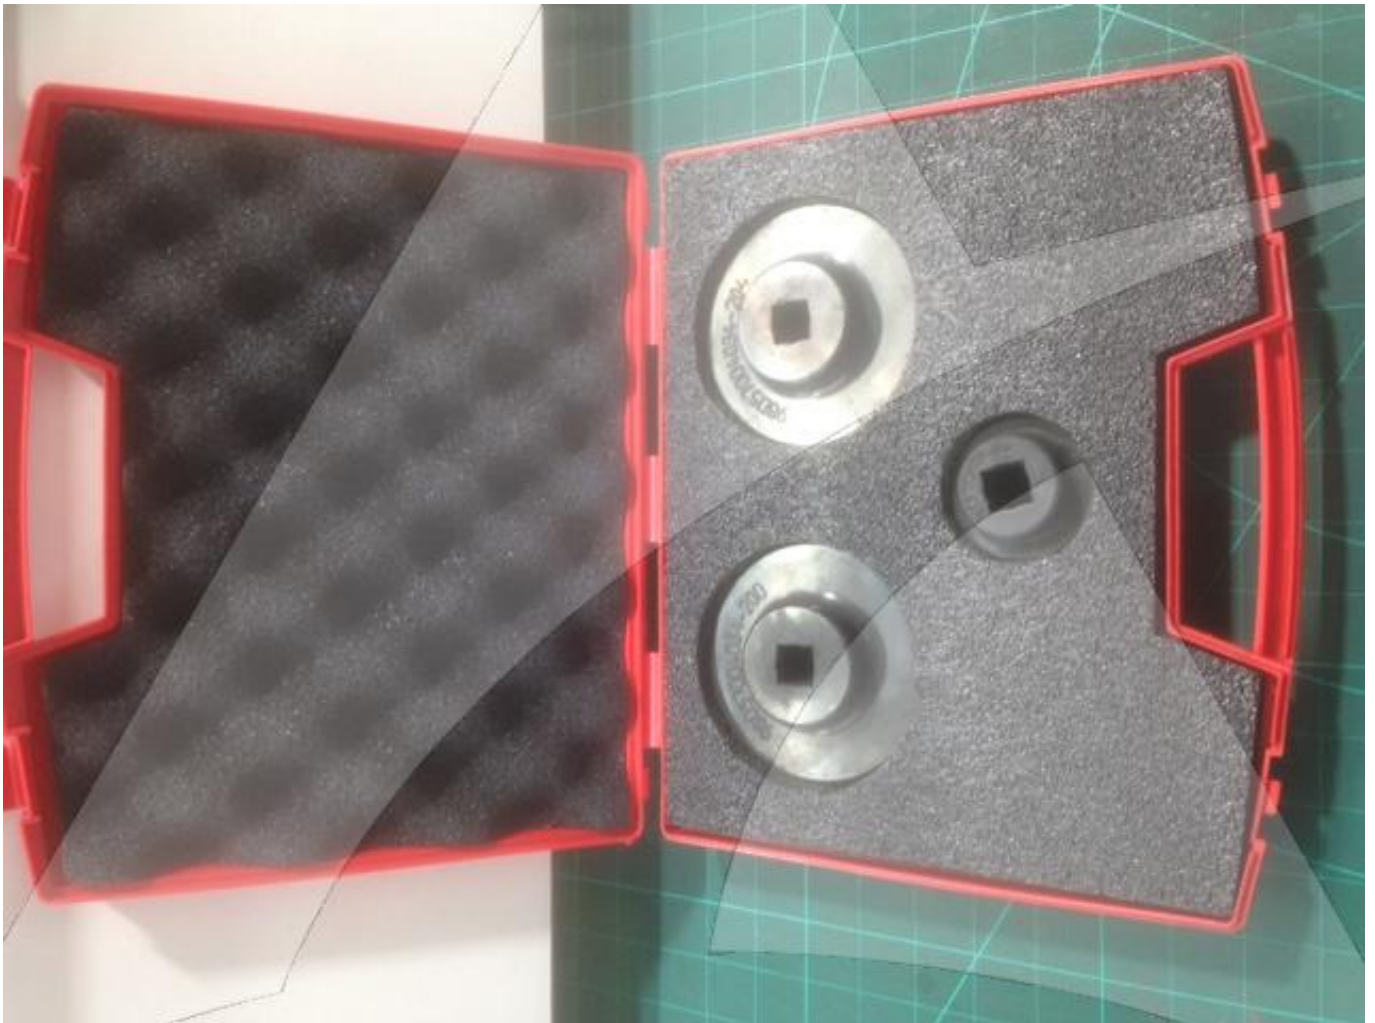

Global Sales:  
Units 5 & 6, Oak Tree Place,  
Matford Business Park  
Exeter. Devon. EX2 8WA, UK.

Head Office:  
7178 Headley ST SE,  
PO Box 649  
Ada, MI 49301 USA.

**Part Number:** 98D57004034000  
**Description:** R/I BRG FLAP SPANNER SET TOOLING  
**ATP Serial Number:** PMH0032304EXT  
**Date:** 2026-06-28

**Image:** 1 of 2

Global Sales:  
Units 5 & 6, Oak Tree Place,  
Matford Business Park  
Exeter. Devon. EX2 8WA, UK.

Head Office:  
7178 Headley ST SE,  
PO Box 649  
Ada, MI 49301 USA.

**Part Number:** 98D57004034000  
**Description:** R/I BRG FLAP SPANNER SET TOOLING  
**ATP Serial Number:** PMH0032304EXT  
**Date:** 2026-06-28