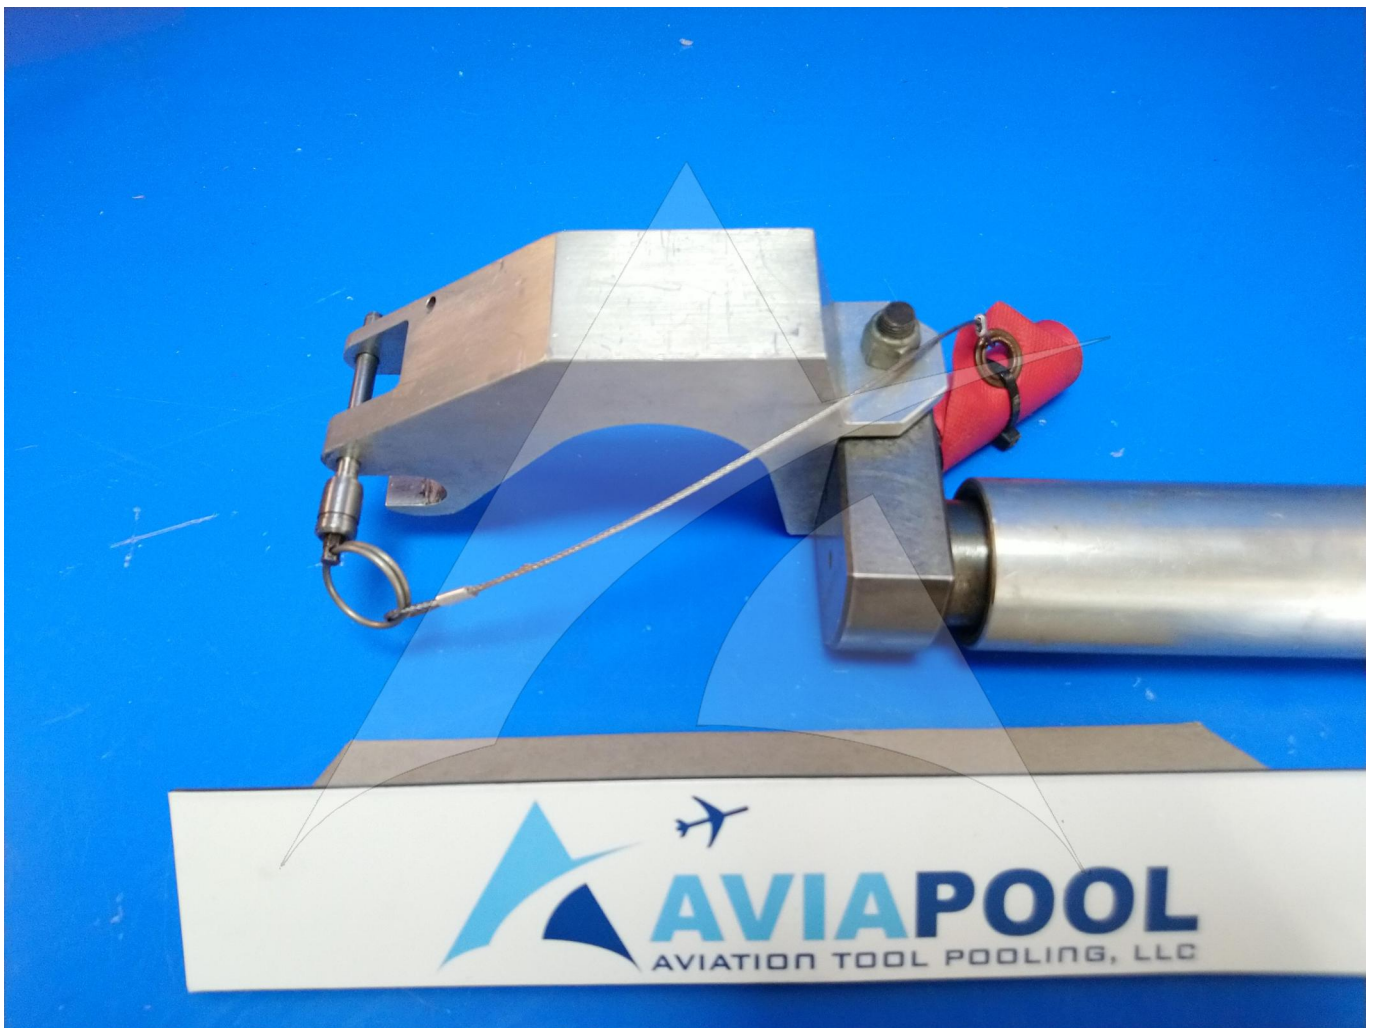

Global Sales:
Units 5 & 6, Oak Tree Place,
Matford Business Park
Exeter. Devon. EX2 8WA, UK.

Head Office:
7178 Headley ST SE,
PO Box 649
Ada, MI 49301 USA.

Part Number: B71025-9
Description: SAFETY ROD - RB211-535E4
ATP Serial Number: PMH0001533EXT
Date: 2026-06-02

Image: 3 of 4