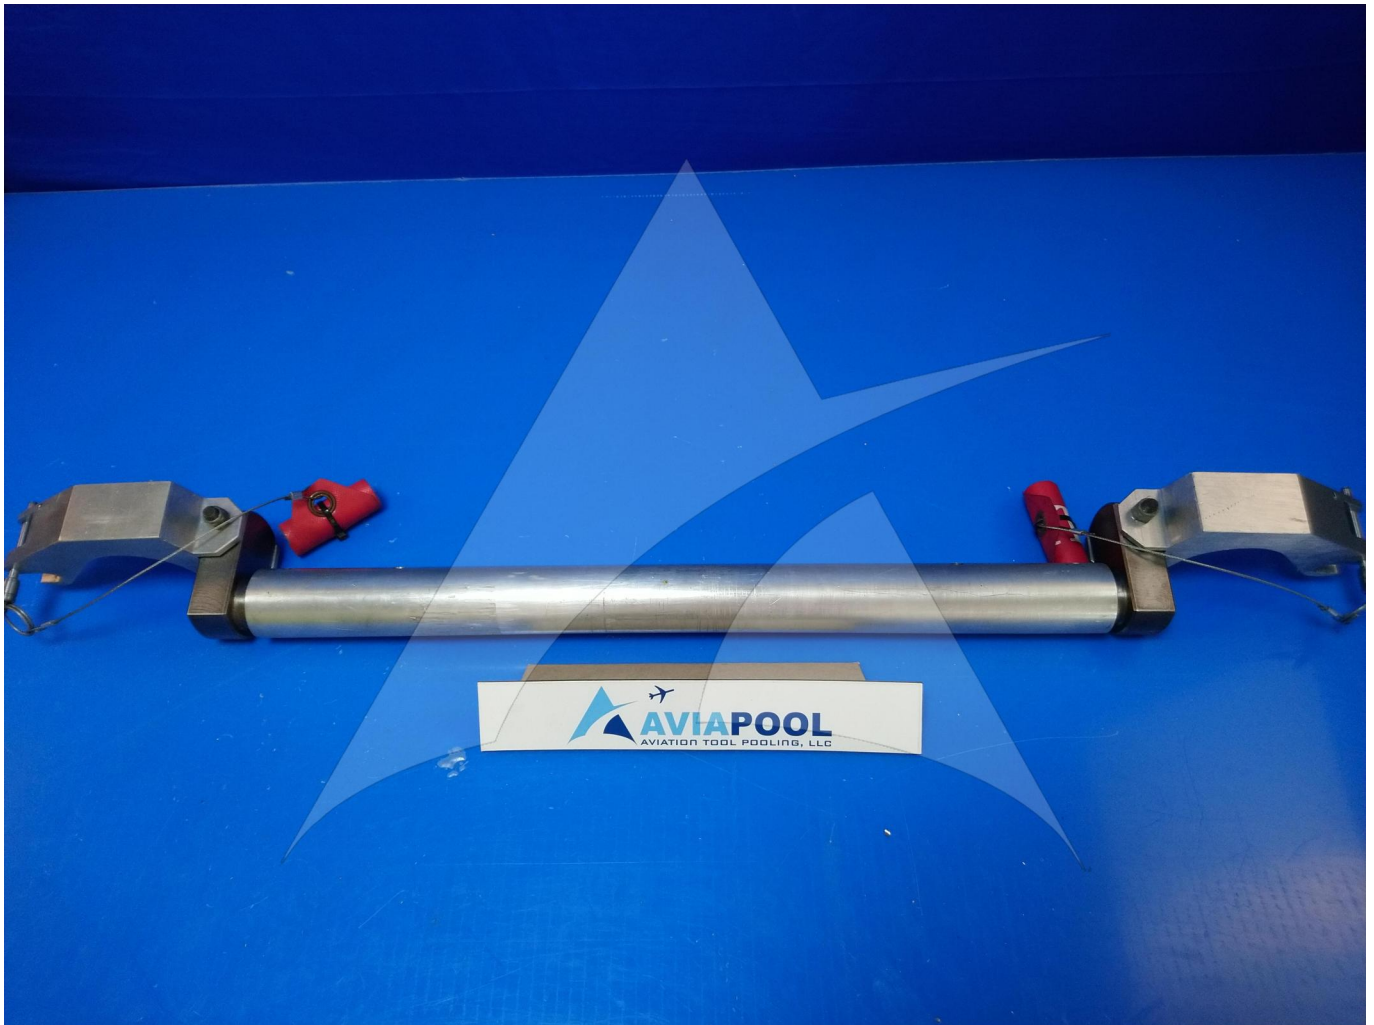

Global Sales:
Units 5 & 6, Oak Tree Place,
Matford Business Park
Exeter. Devon. EX2 8WA, UK.

Head Office:
7178 Headley ST SE,
PO Box 649
Ada, MI 49301 USA.

Part Number: B71025-9
Description: SAFETY ROD - RB211-535E4
ATP Serial Number: PMH0001533EXT
Date: 2026-06-02

Image: 2 of 4