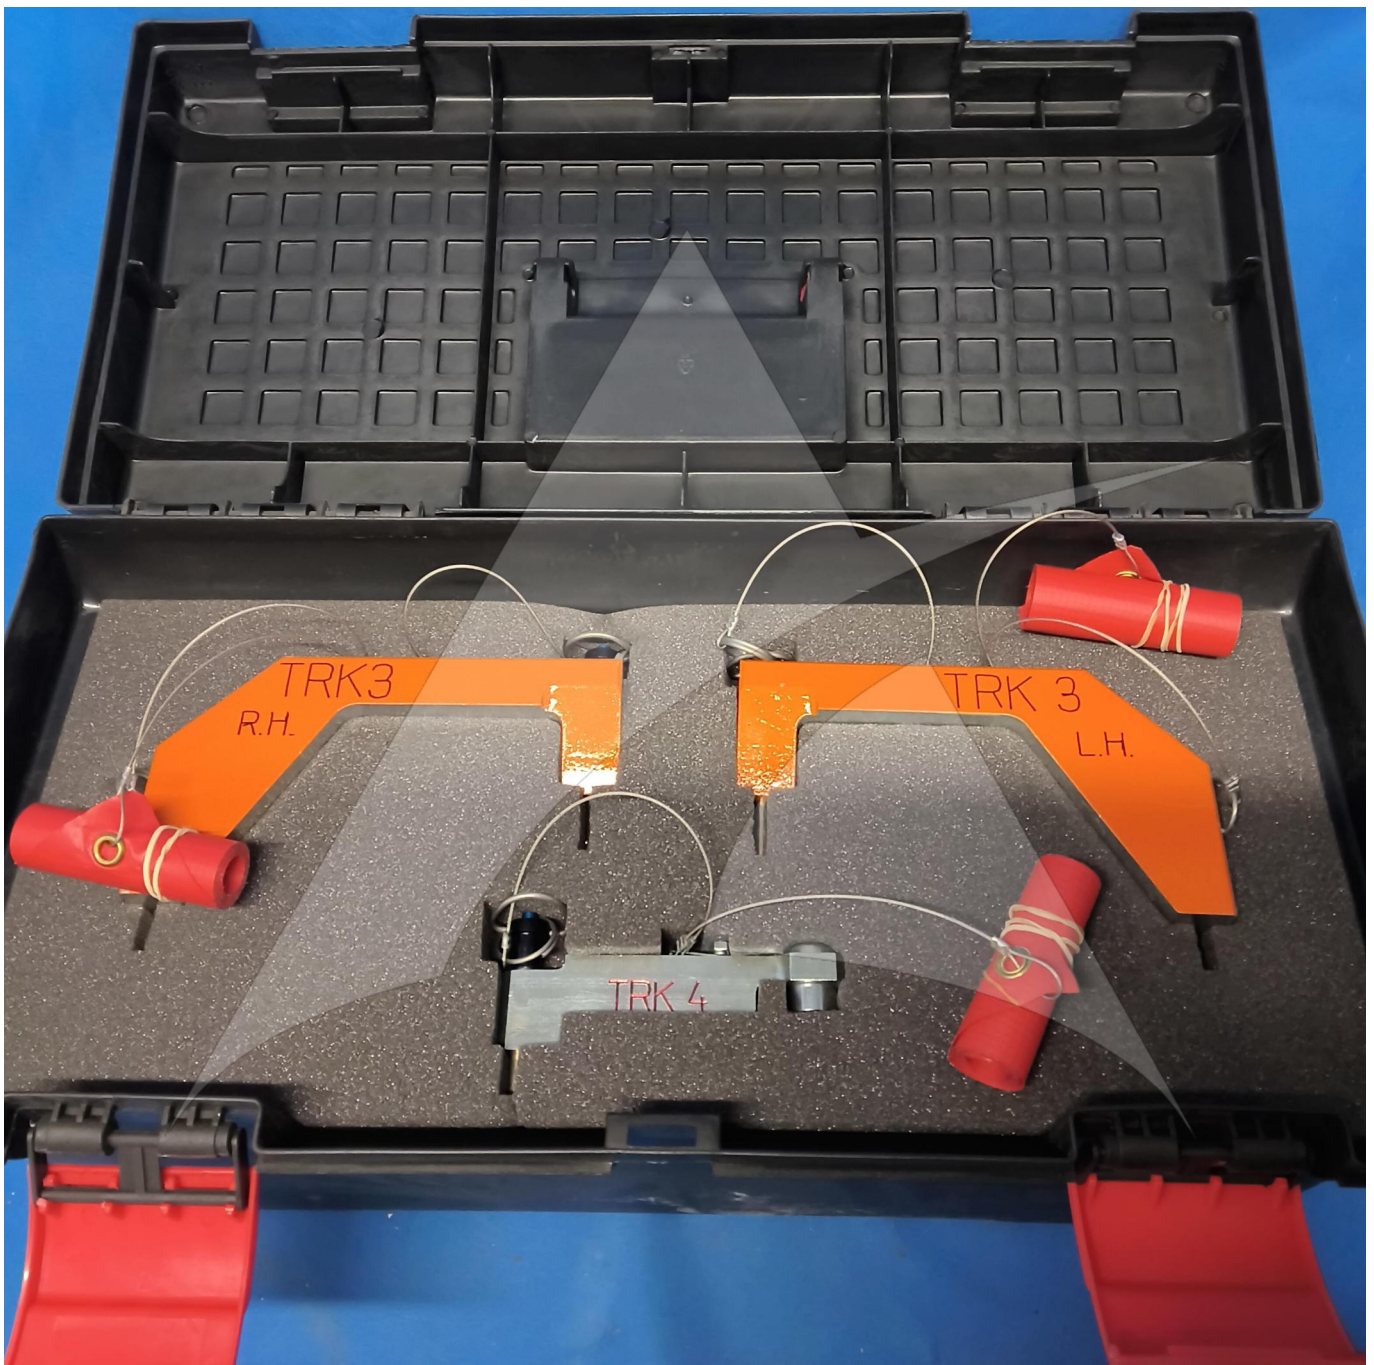

Global Sales:
Units 5 & 6, Oak Tree Place,
Matford Business Park
Exeter. Devon. EX2 8WA, UK.

Head Office:
7178 Headley ST SE,
PO Box 649
Ada, MI 49301 USA.

Part Number: 98D27504115000
Description: DISTANCE GAUGES
ATP Serial Number: PMH0031791EXT
Date: 2026-06-24

Image: 1 of 2

Global Sales:
Units 5 & 6, Oak Tree Place,
Matford Business Park
Exeter. Devon. EX2 8WA, UK.

Head Office:
7178 Headley ST SE,
PO Box 649
Ada, MI 49301 USA.

Part Number: 98D27504115000
Description: DISTANCE GAUGES
ATP Serial Number: PMH0031791EXT
Date: 2026-06-24