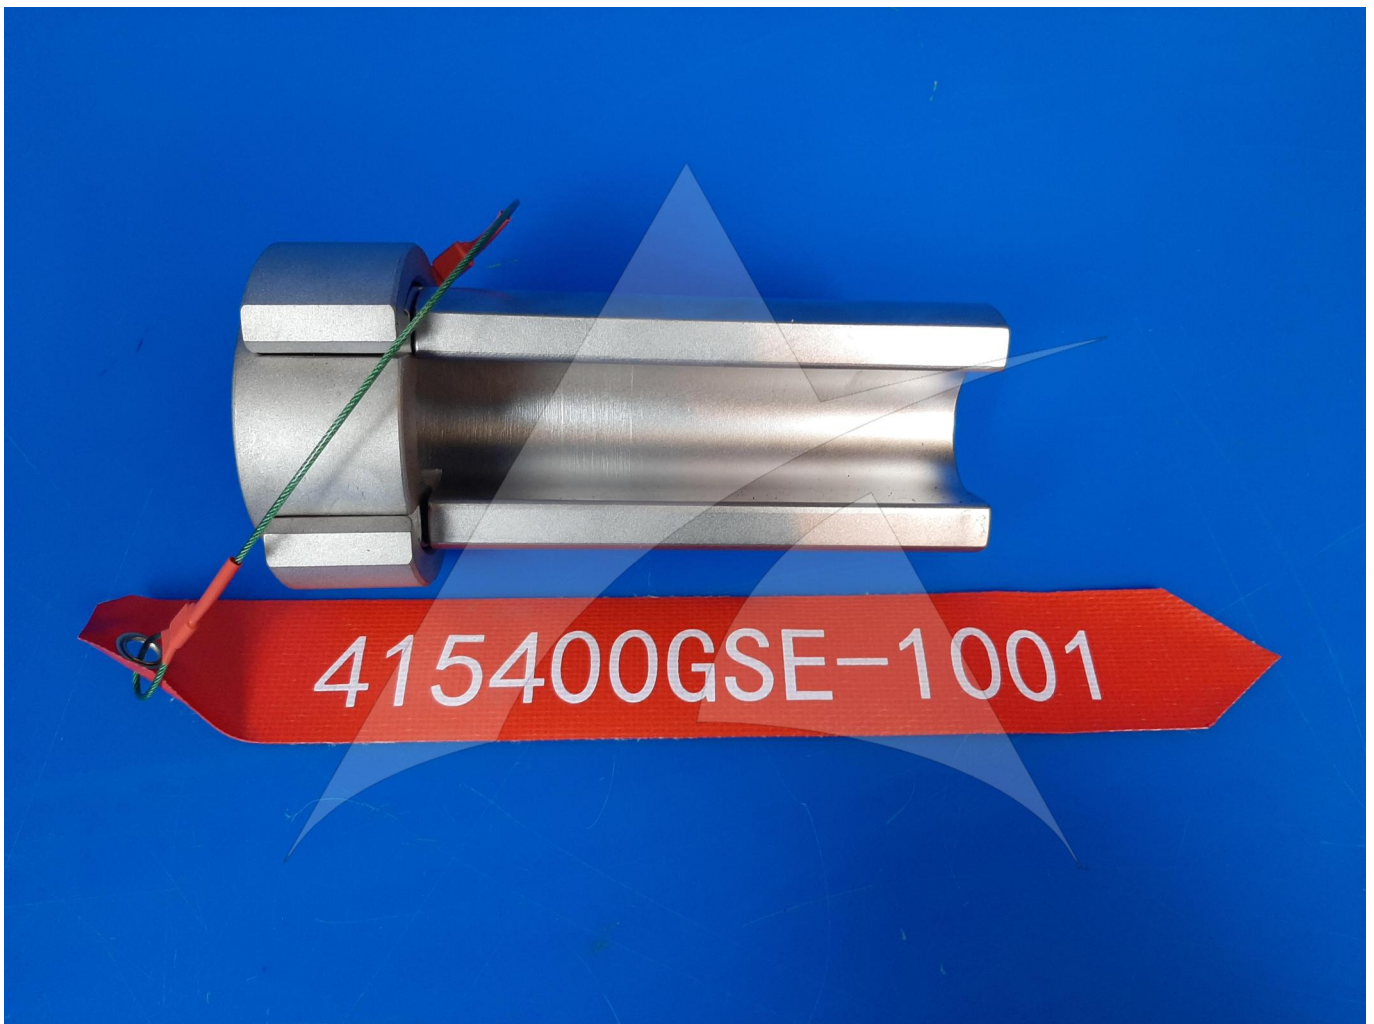

Global Sales:  
Units 5 & 6, Oak Tree Place,  
Matford Business Park  
Exeter. Devon. EX2 8WA, UK.

Head Office:  
7178 Headley ST SE,  
PO Box 649  
Ada, MI 49301 USA.

**Part Number:** 415400GSE-1001

**Description:** LOCK COLLAR, PCU RUDDER

**Part Number:** 415400GSE-1001

**Description:** LOCK COLLAR, PCU RUDDER

**ATP Serial Number:** PMH0002706EXT

**Date:** 2026-06-13

**Image:** 2 of 4

Global Sales:  
Units 5 & 6, Oak Tree Place,  
Matford Business Park  
Exeter. Devon. EX2 8WA, UK.

Head Office:  
7178 Headley ST SE,  
PO Box 649  
Ada, MI 49301 USA.

**Part Number:** 415400GSE-1001

**Description:** LOCK COLLAR, PCU RUDDER

**ATP Serial Number:** PMH0002706EXT

**Date:** 2026-06-13

**Image:** 3 of 4

Global Sales:  
Units 5 & 6, Oak Tree Place,  
Matford Business Park  
Exeter. Devon. EX2 8WA, UK.

Head Office:  
7178 Headley ST SE,  
PO Box 649  
Ada, MI 49301 USA.

**Part Number:** 415400GSE-1001  
**Description:** LOCK COLLAR, PCU RUDDER  
**ATP Serial Number:** PMH0002706EXT  
**Date:** 2026-06-13