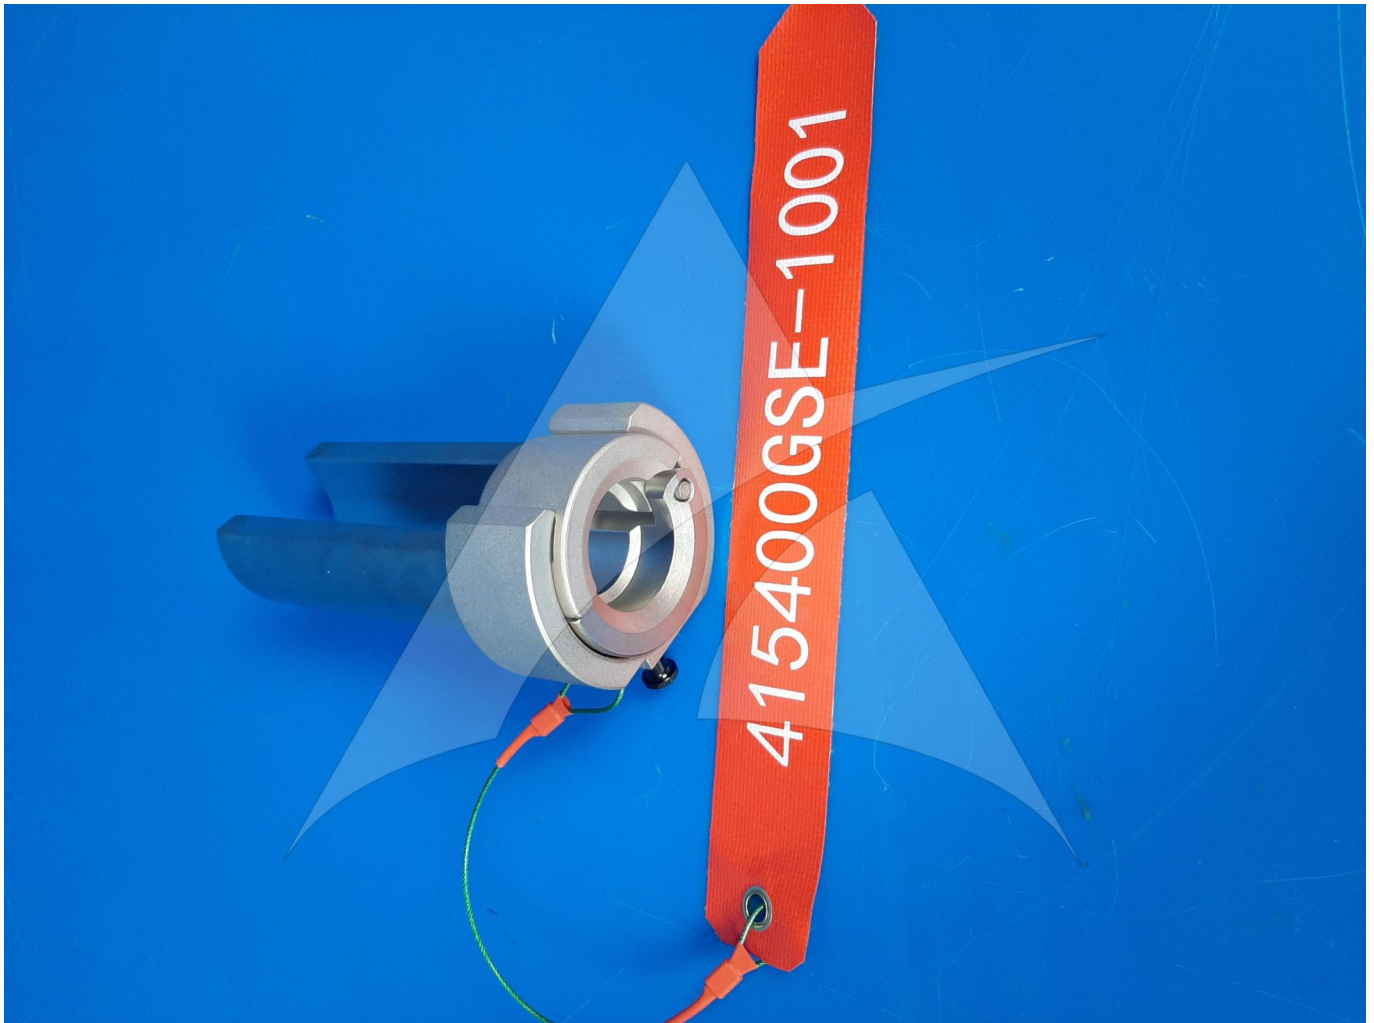

**Part Number:** 415400GSE-1001

**Description:** LOCK COLLAR, PCU RUDDER

**ATP Serial Number:** PMH0002706EXT

**Date:** 2026-06-13

**Image:** 2 of 4

Global Sales:  
Units 5 & 6, Oak Tree Place,  
Matford Business Park  
Exeter. Devon. EX2 8WA, UK.

Head Office:  
7178 Headley ST SE,  
PO Box 649  
Ada, MI 49301 USA.

**Part Number:** 415400GSE-1001

**Description:** LOCK COLLAR, PCU RUDDER

**ATP Serial Number:** PMH0002706EXT

**Date:** 2026-06-13

**Image:** 3 of 4