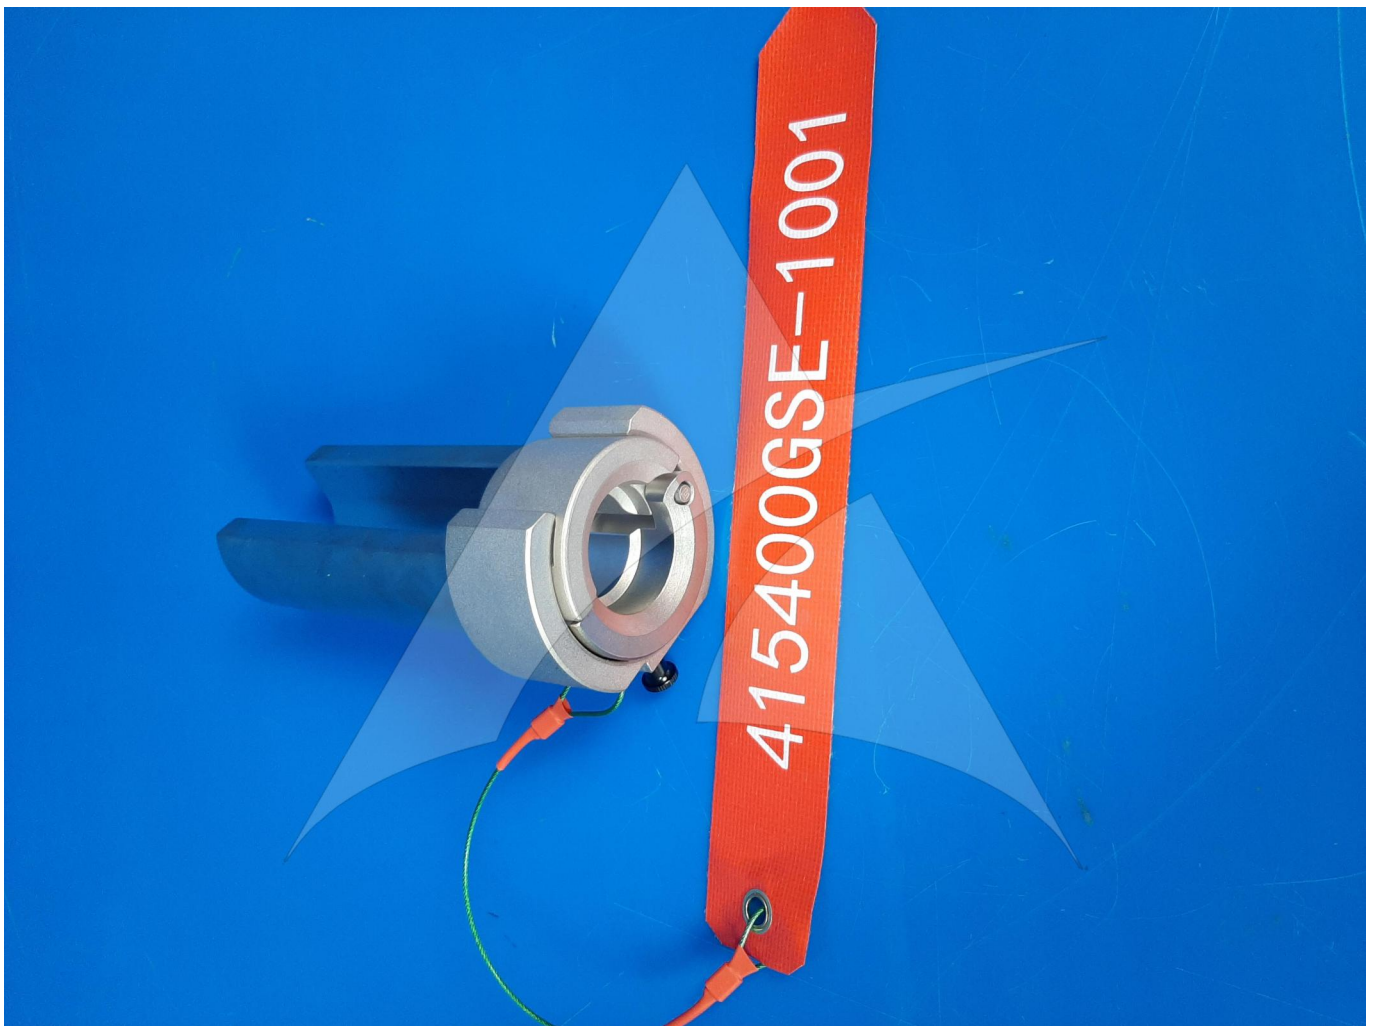

**Part Number:** 415400GSE-1001

**Description:** LOCK COLLAR, PCU RUDDER

**ATP Serial Number:** PMH0002705EXT

**Date:** 2026-04-11

**Image:** 2 of 4

Global Sales:  
Units 5 & 6, Oak Tree Place,  
Matford Business Park  
Exeter. Devon. EX2 8WA, UK.

Head Office:  
7178 Headley ST SE,  
PO Box 649  
Ada, MI 49301 USA.

**Part Number:** 415400GSE-1001

**Description:** LOCK COLLAR, PCU RUDDER

**ATP Serial Number:** PMH0002705EXT

**Date:** 2026-04-11

**Image:** 3 of 4