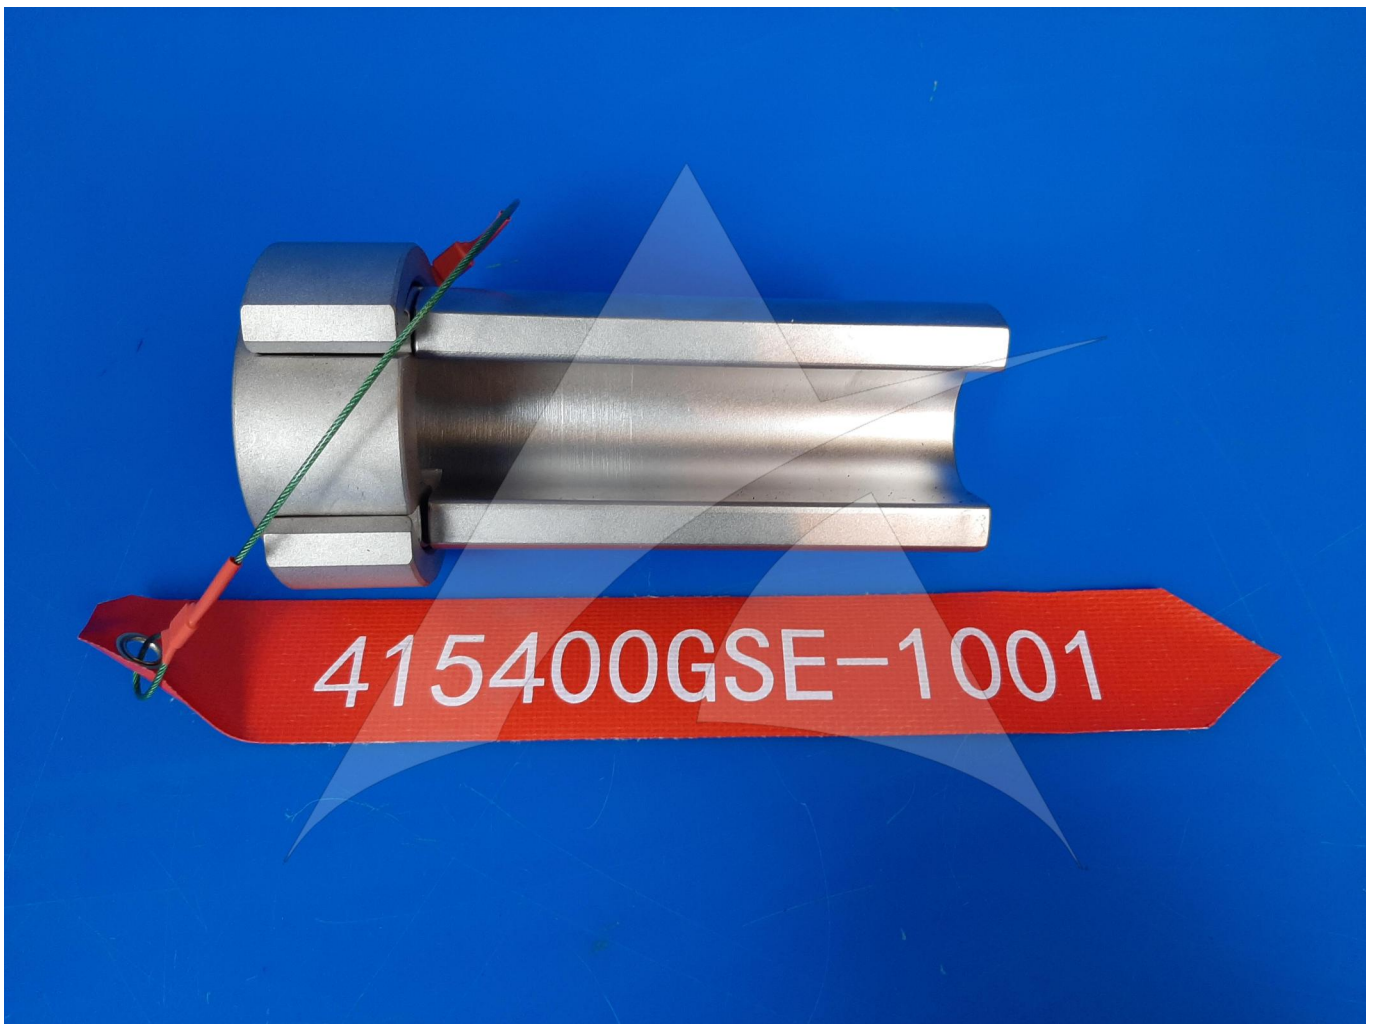

Global Sales:  
Units 5 & 6, Oak Tree Place,  
Matford Business Park  
Exeter. Devon. EX2 8WA, UK.

Head Office:  
7178 Headley ST SE,  
PO Box 649  
Ada, MI 49301 USA.

**Part Number:** 415400GSE-1001

**Description:** LOCK COLLAR, PCU RUDDER

**Part Number:** 415400GSE-1001

**Description:** LOCK COLLAR, PCU RUDDER

**ATP Serial Number:** PMH0002705EXT

**Date:** 2026-04-11

**Image:** 2 of 4

Global Sales:  
Units 5 & 6, Oak Tree Place,  
Matford Business Park  
Exeter. Devon. EX2 8WA, UK.

Head Office:  
7178 Headley ST SE,  
PO Box 649  
Ada, MI 49301 USA.

**Part Number:** 415400GSE-1001

**Description:** LOCK COLLAR, PCU RUDDER

**ATP Serial Number:** PMH0002705EXT

**Date:** 2026-04-11

**Image:** 3 of 4