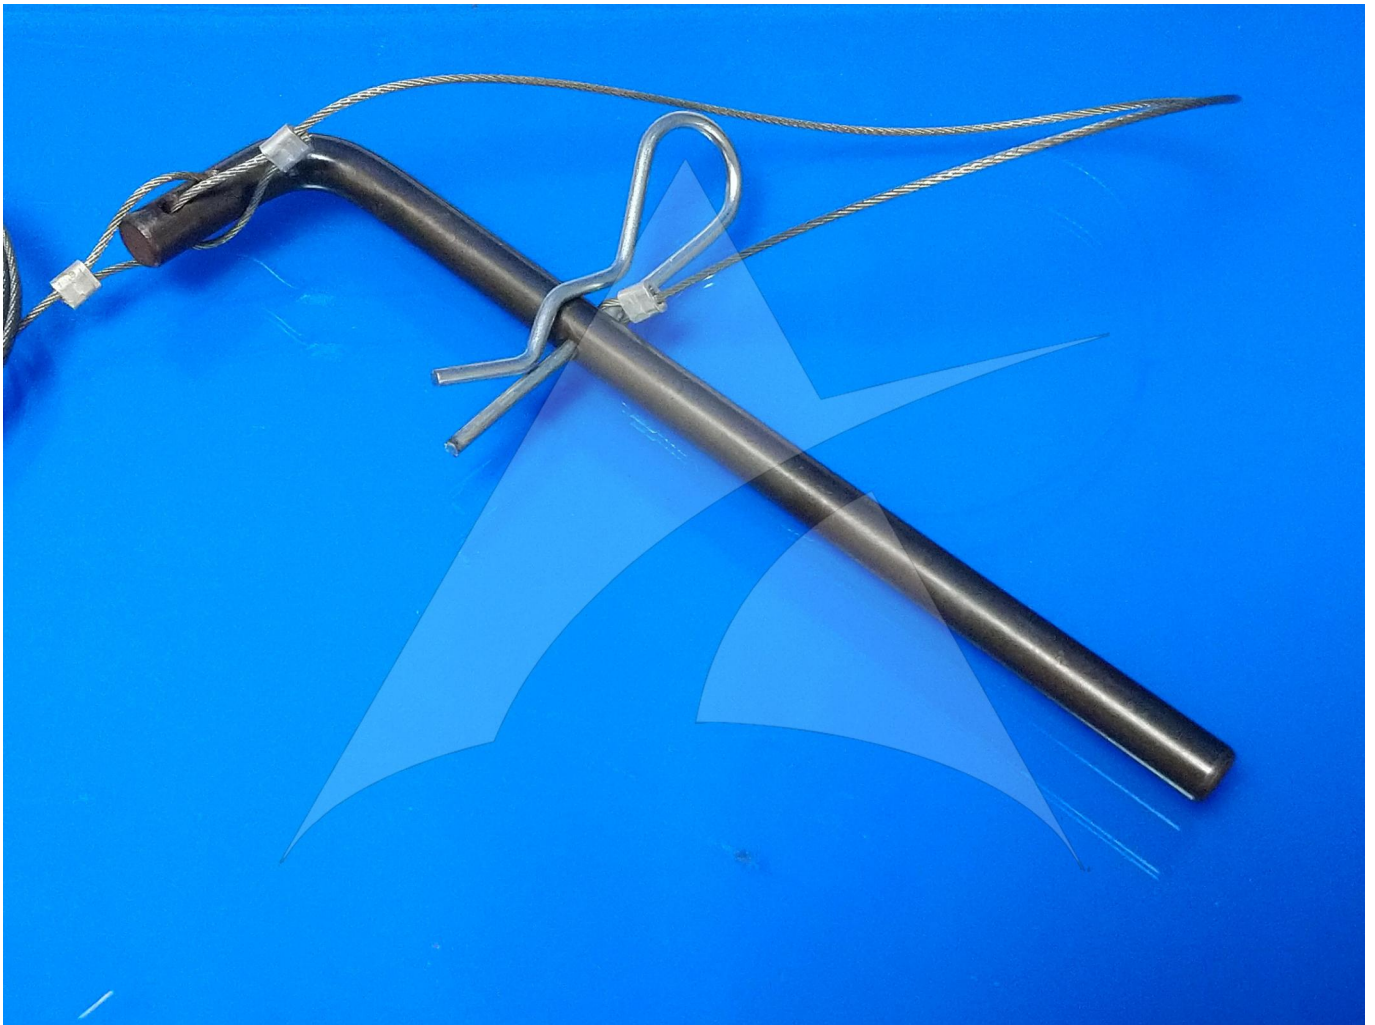

**Part Number:** F80153-1

**Description:** Safety Pin - Elevator Feel Computer

**ATP Serial Number:** PMH0000925EXT

**Date:** 2026-06-11

**Image:** 2 of 3

Global Sales:  
Units 5 & 6, Oak Tree Place,  
Matford Business Park  
Exeter. Devon. EX2 8WA, UK.