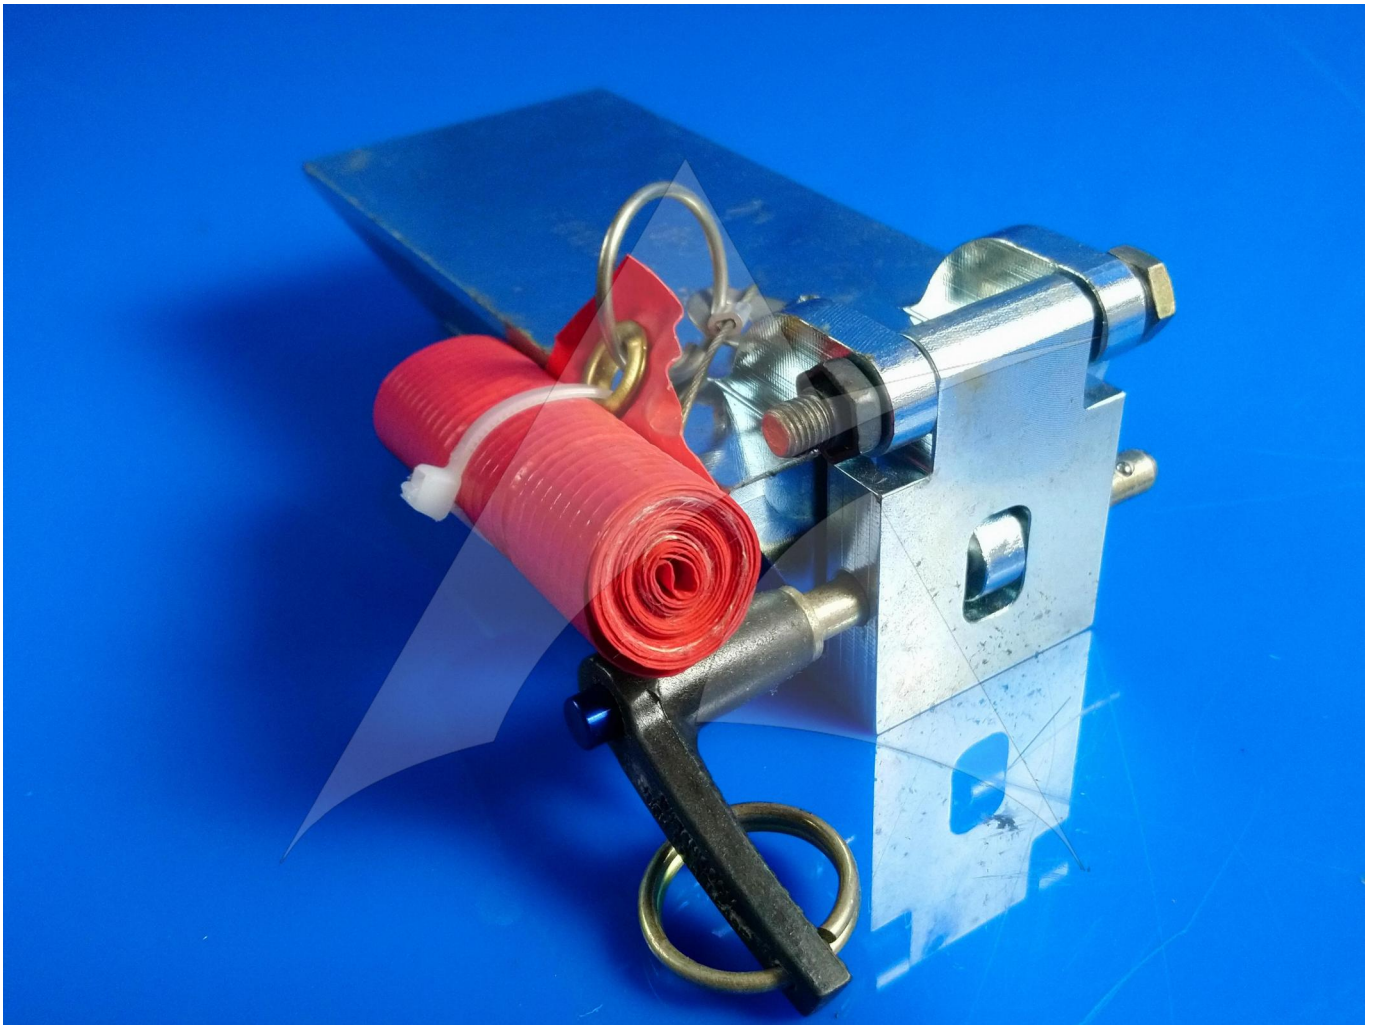

Global Sales:
Units 5 & 6, Oak Tree Place,
Matford Business Park
Exeter. Devon. EX2 8WA, UK.

Head Office:
7178 Headley ST SE,
PO Box 649
Ada, MI 49301 USA.

Part Number: F80040-2
Description: LOCK ASSY - GROUND SPOILER ACT.
ATP Serial Number: PMH0000989EXT
Date: 2026-04-19

Image: 5 of 6