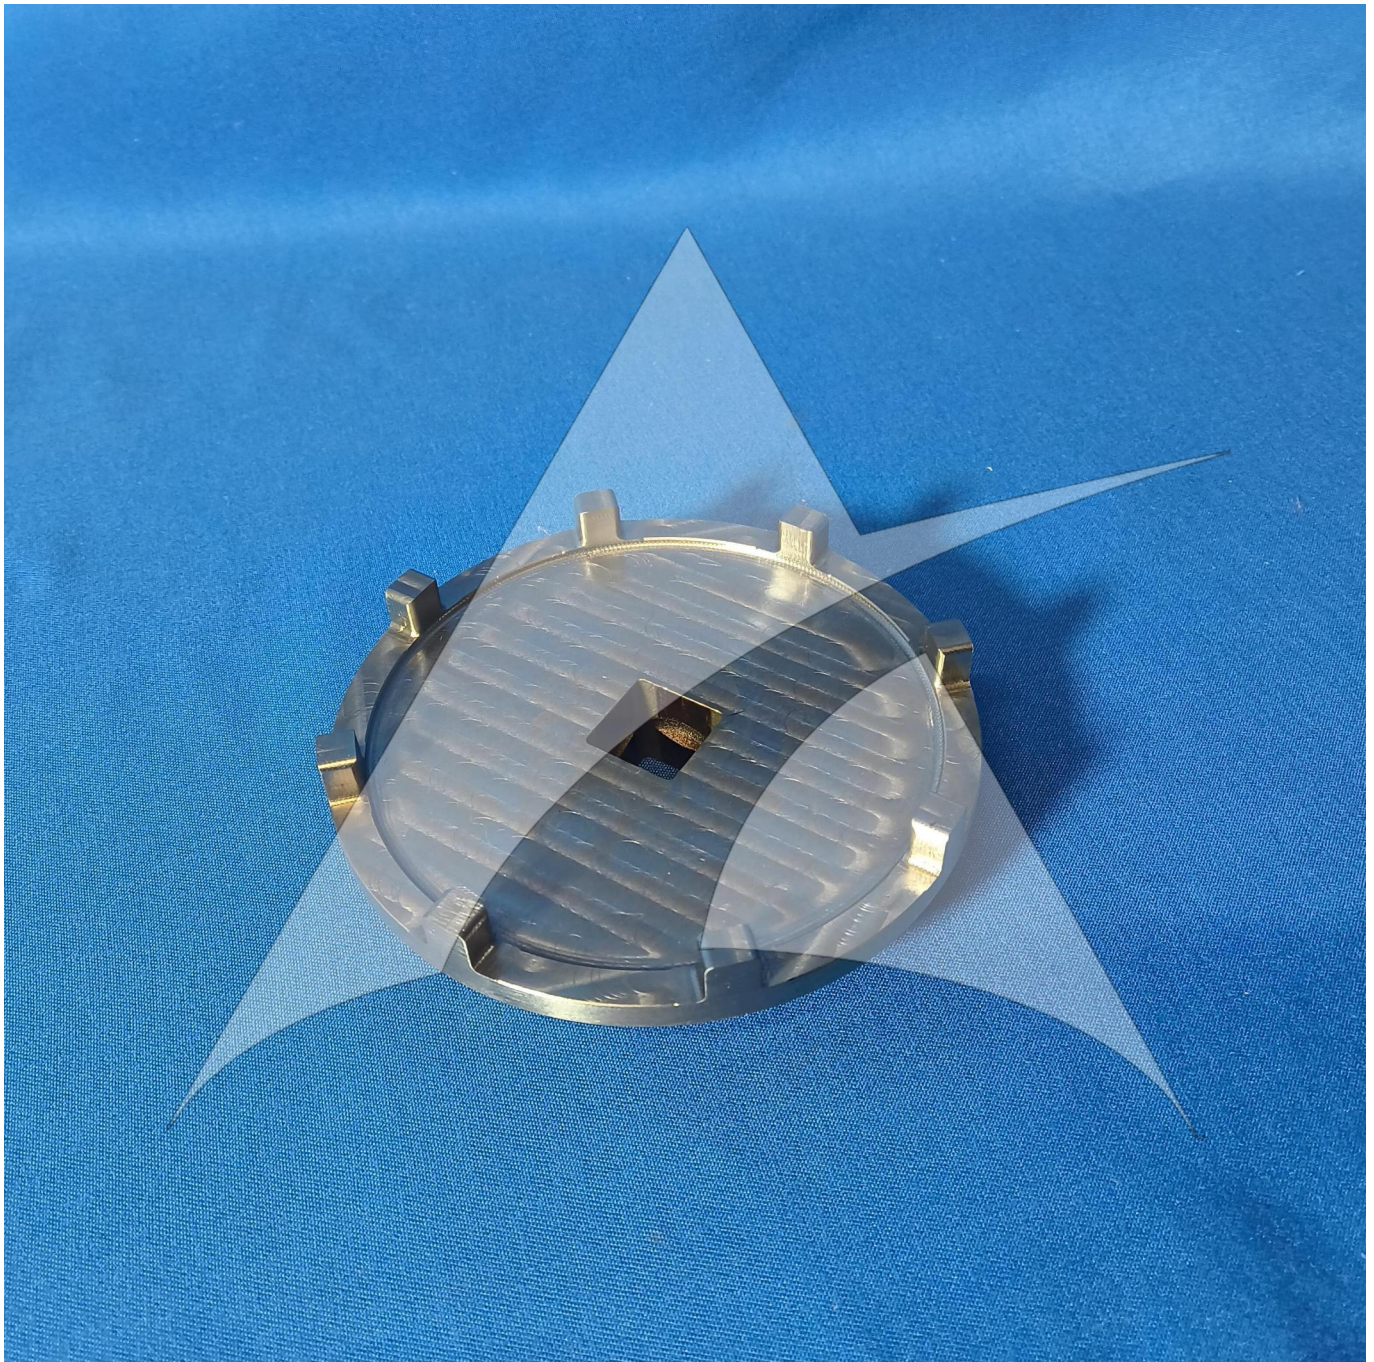

Global Sales:
Units 5 & 6, Oak Tree Place,
Matford Business Park
Exeter. Devon. EX2 8WA, UK.

Head Office:
7178 Headley ST SE,
PO Box 649
Ada, MI 49301 USA.

Part Number: 98F55109001000
Description: WRENCH - GROOVE NUT
ATP Serial Number: PMH5560052EXT
Date: 2026-06-24

Image: 1 of 2

Global Sales:
Units 5 & 6, Oak Tree Place,
Matford Business Park
Exeter. Devon. EX2 8WA, UK.

Head Office:
7178 Headley ST SE,
PO Box 649
Ada, MI 49301 USA.

Part Number: 98F55109001000
Description: WRENCH - GROOVE NUT
ATP Serial Number: PMH5560052EXT
Date: 2026-06-24

Image: 2 of 2