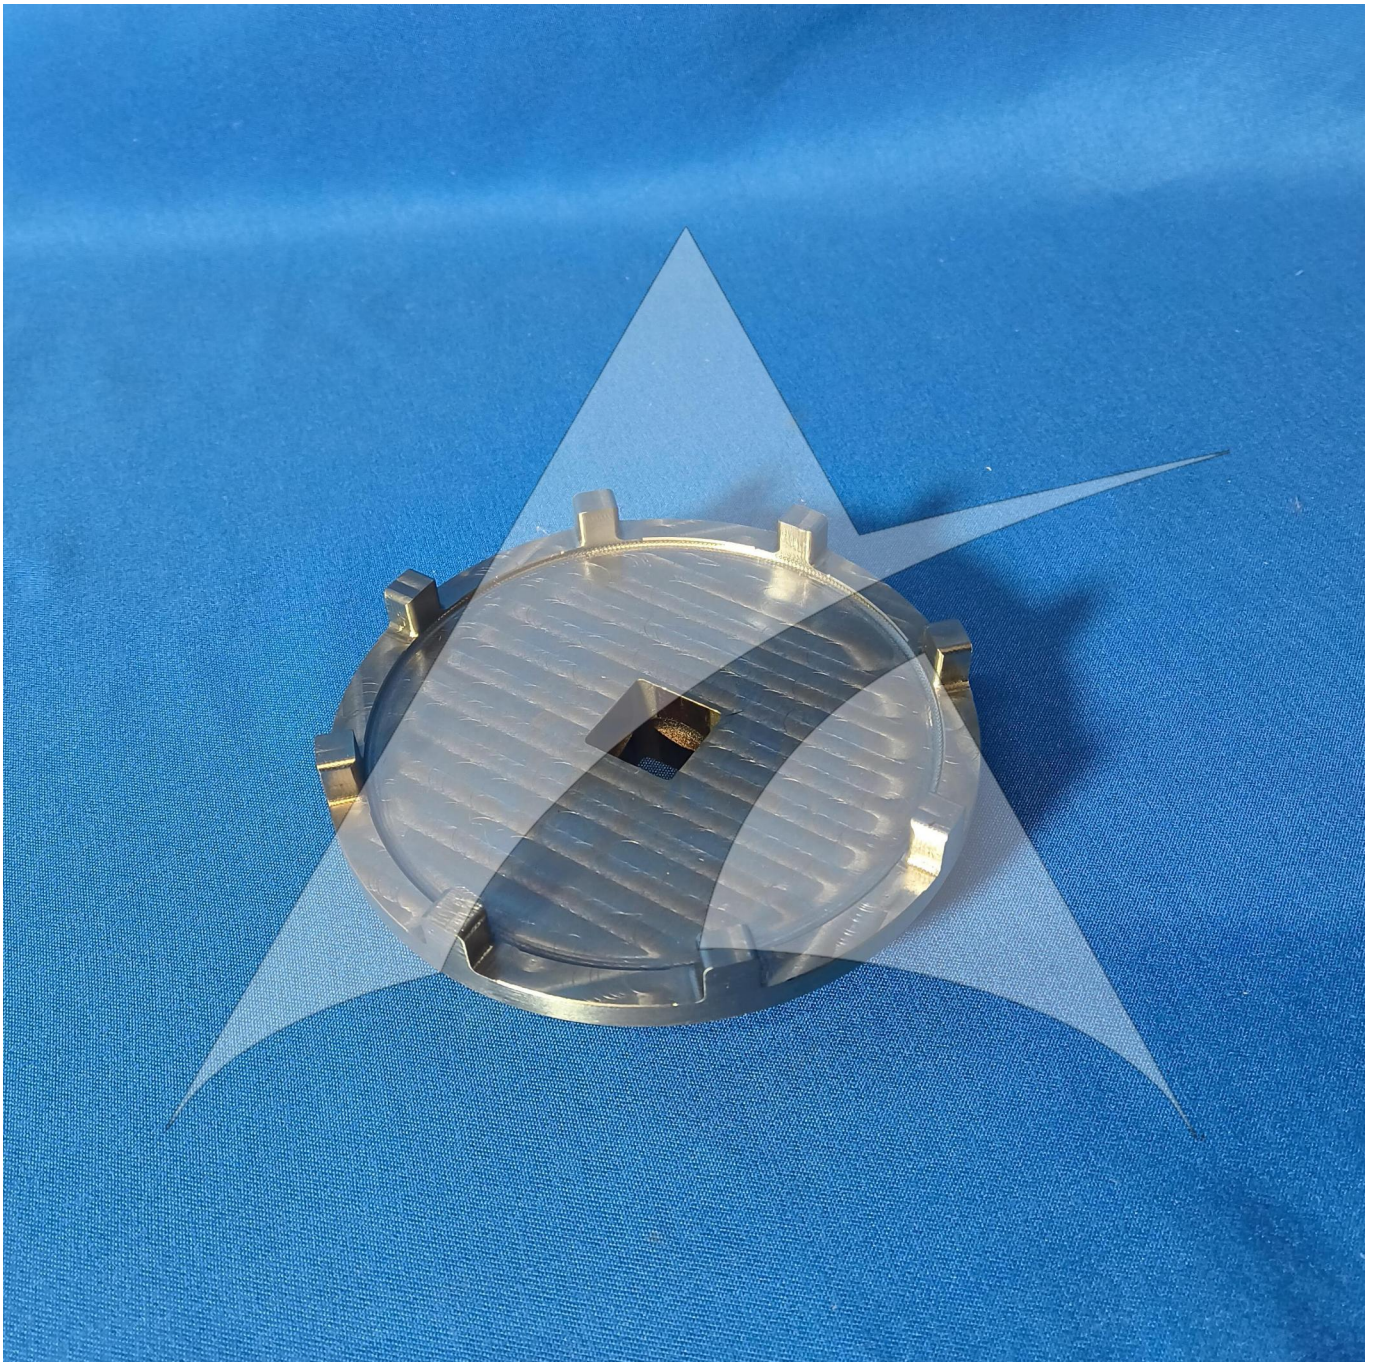

Global Sales:
Units 5 & 6, Oak Tree Place,
Matford Business Park
Exeter. Devon. EX2 8WA, UK.

Head Office:
7178 Headley ST SE,
PO Box 649
Ada, MI 49301 USA.

Part Number: 98F55109001000
Description: WRENCH - GROOVE NUT
ATP Serial Number: PMH5560051EXT
Date: 2026-06-24

Image: 1 of 2

Global Sales:
Units 5 & 6, Oak Tree Place,
Matford Business Park
Exeter. Devon. EX2 8WA, UK.

Head Office:
7178 Headley ST SE,
PO Box 649
Ada, MI 49301 USA.

Part Number: 98F55109001000
Description: WRENCH - GROOVE NUT
ATP Serial Number: PMH5560051EXT
Date: 2026-06-24

Image: 2 of 2