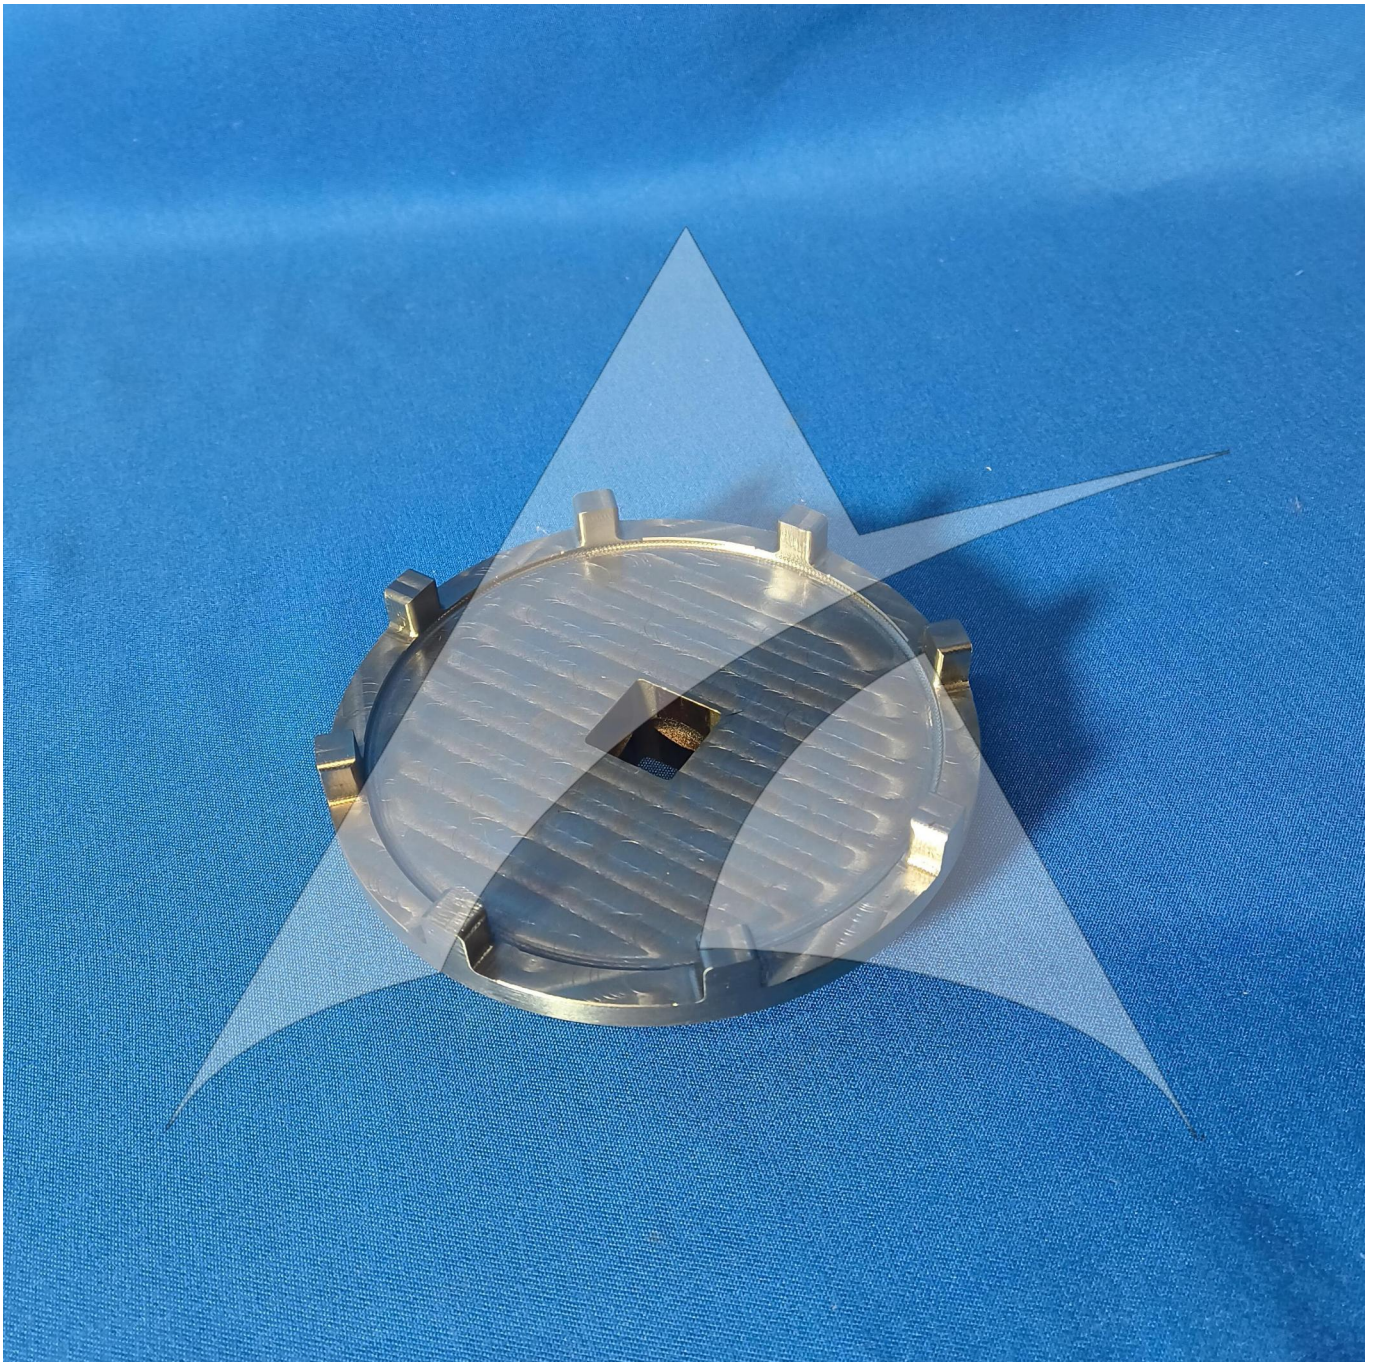

Global Sales:
Units 5 & 6, Oak Tree Place,
Matford Business Park
Exeter. Devon. EX2 8WA, UK.

Head Office:
7178 Headley ST SE,
PO Box 649
Ada, MI 49301 USA.

Part Number: 98F55109001000
Description: WRENCH - GROOVE NUT
ATP Serial Number: PMH5560050EXT
Date: 2026-06-24

Image: 1 of 2

Global Sales:
Units 5 & 6, Oak Tree Place,
Matford Business Park
Exeter. Devon. EX2 8WA, UK.

Head Office:
7178 Headley ST SE,
PO Box 649
Ada, MI 49301 USA.

Part Number: 98F55109001000
Description: WRENCH - GROOVE NUT
ATP Serial Number: PMH5560050EXT
Date: 2026-06-24

Image: 2 of 2