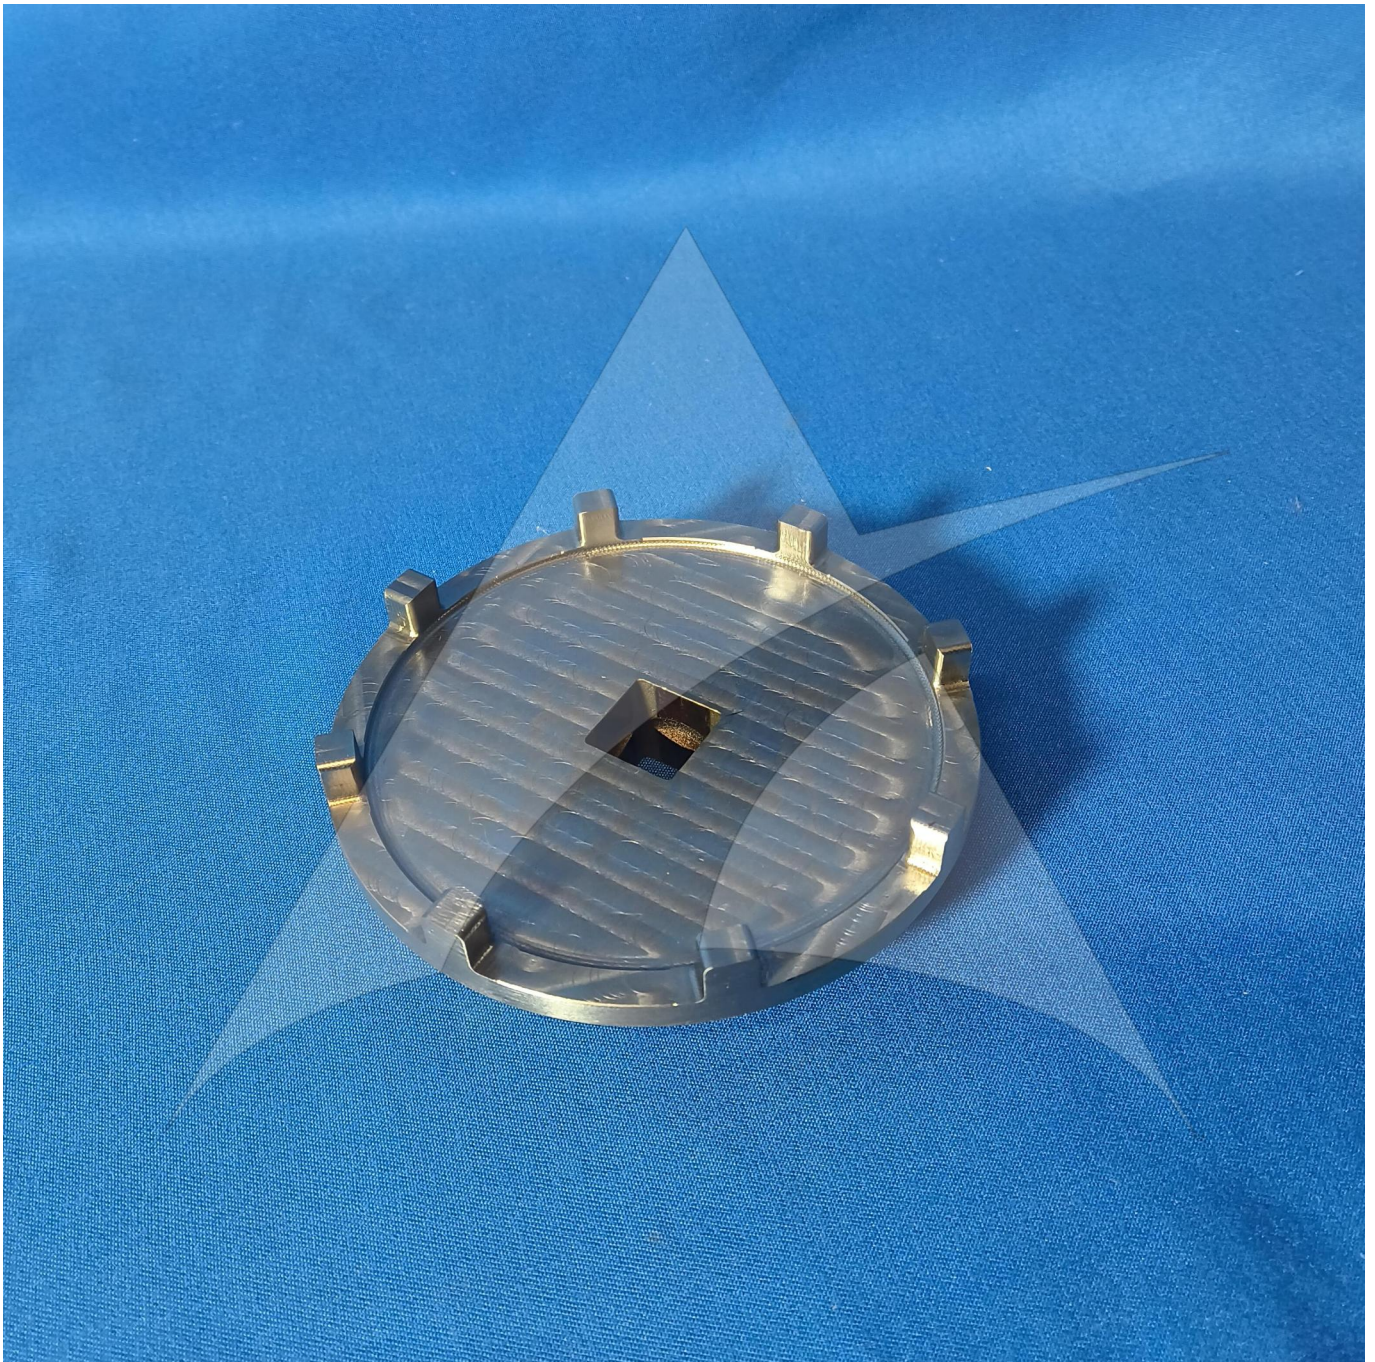

Global Sales:
Units 5 & 6, Oak Tree Place,
Matford Business Park
Exeter. Devon. EX2 8WA, UK.

Head Office:
7178 Headley ST SE,
PO Box 649
Ada, MI 49301 USA.

Part Number: 98F55109001000
Description: WRENCH - GROOVE NUT
ATP Serial Number: PMH5560049EXT
Date: 2026-06-24

Image: 1 of 2

Global Sales:
Units 5 & 6, Oak Tree Place,
Matford Business Park
Exeter. Devon. EX2 8WA, UK.

Head Office:
7178 Headley ST SE,
PO Box 649
Ada, MI 49301 USA.

Part Number: 98F55109001000
Description: WRENCH - GROOVE NUT
ATP Serial Number: PMH5560049EXT
Date: 2026-06-24

Image: 2 of 2