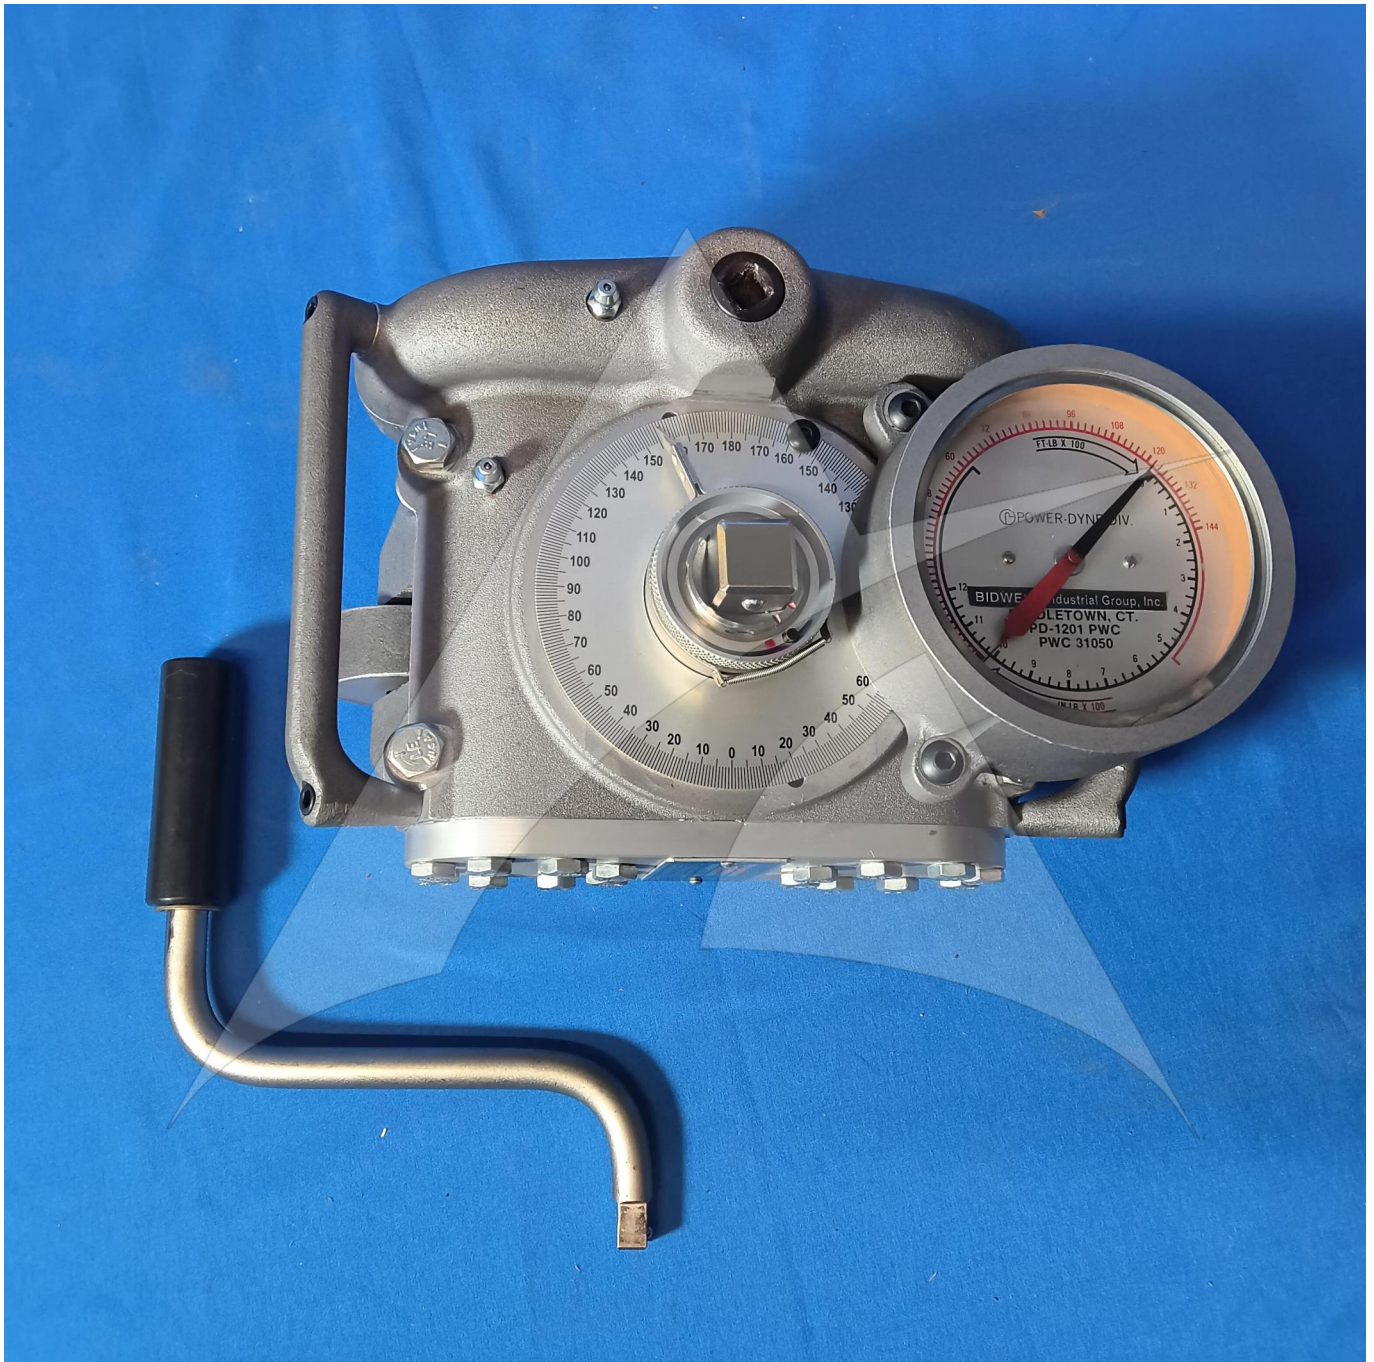

Global Sales:
Units 5 & 6, Oak Tree Place,
Matford Business Park
Exeter. Devon. EX2 8WA, UK.

Head Office:
7178 Headley ST SE,
PO Box 649
Ada, MI 49301 USA.

Part Number: PWC31050
Description: MECHANICAL WRENCH
ATP Serial Number: PMH5559691EXT
Date: 2026-04-20

Image: 2 of 4