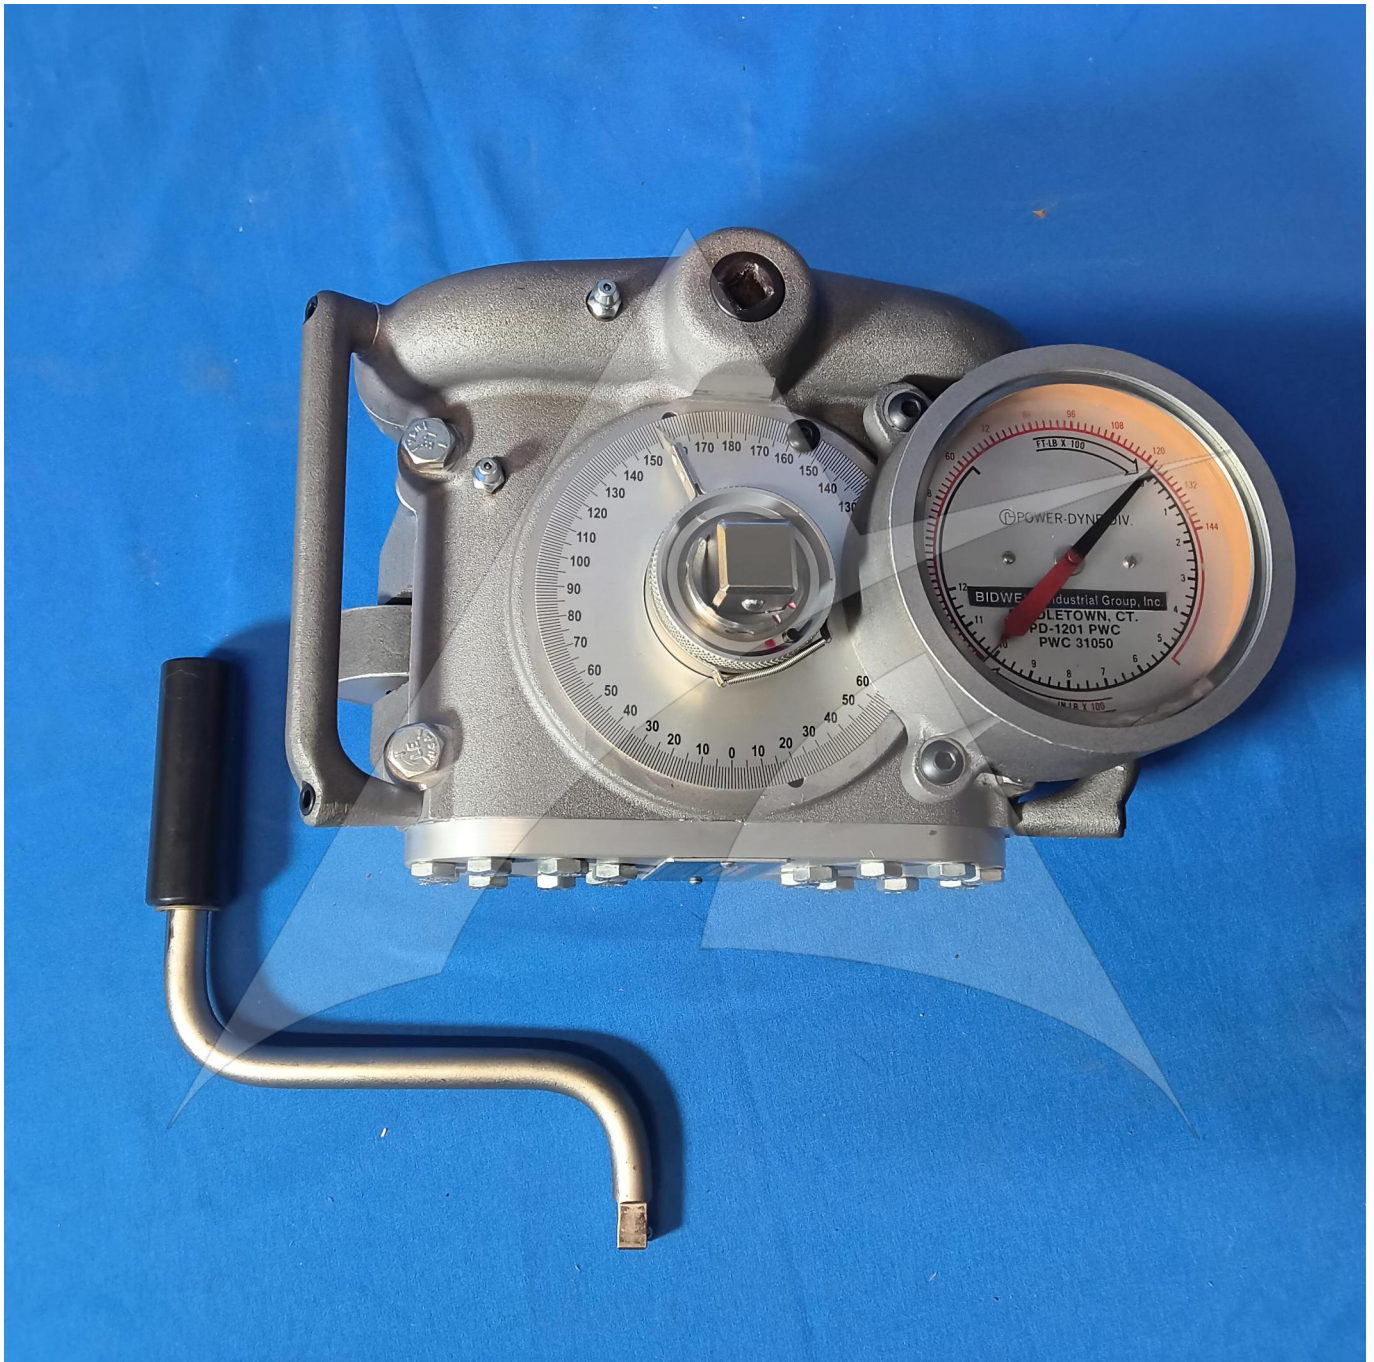

Global Sales:
Units 5 & 6, Oak Tree Place,
Matford Business Park
Exeter. Devon. EX2 8WA, UK.

Head Office:
7178 Headley ST SE,
PO Box 649
Ada, MI 49301 USA.

Part Number: PWC31050
Description: MECHANICAL WRENCH
ATP Serial Number: PMH5559691EXT
Date: 2026-06-24

Image: 2 of 4