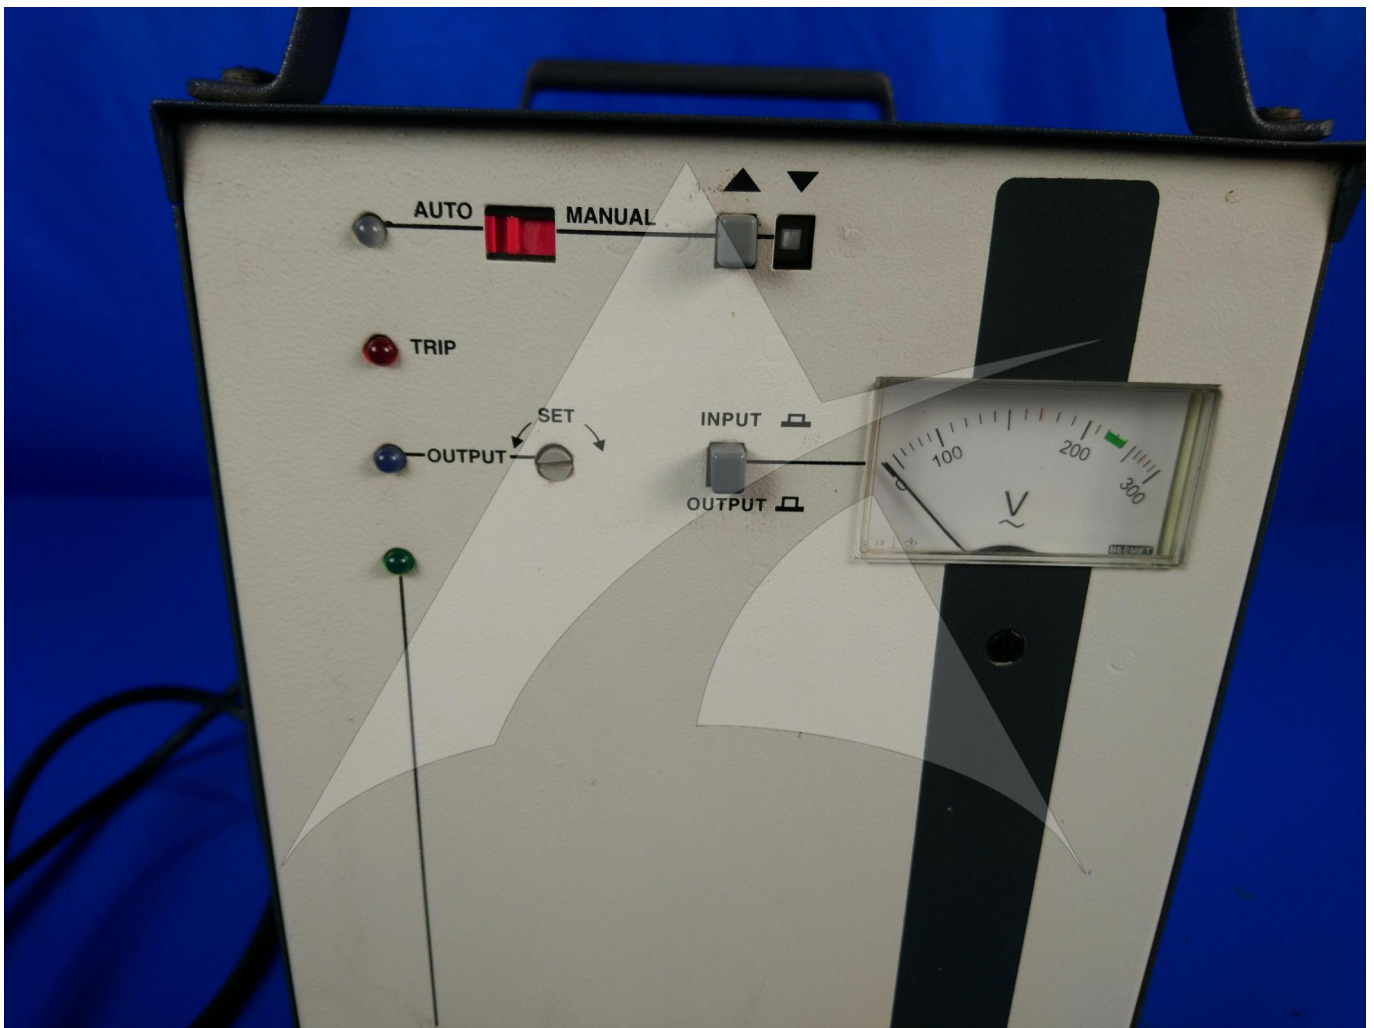

Global Sales:
Units 5 & 6, Oak Tree Place,
Matford Business Park
Exeter. Devon. EX2 8WA, UK.

Head Office:
7178 Headley ST SE,
PO Box 649
Ada, MI 49301 USA.

Part Number: 6342
Description: TOOL
ATP Serial Number: PMH0001056EXT
Date: 2026-04-23

Image: 2 of 4