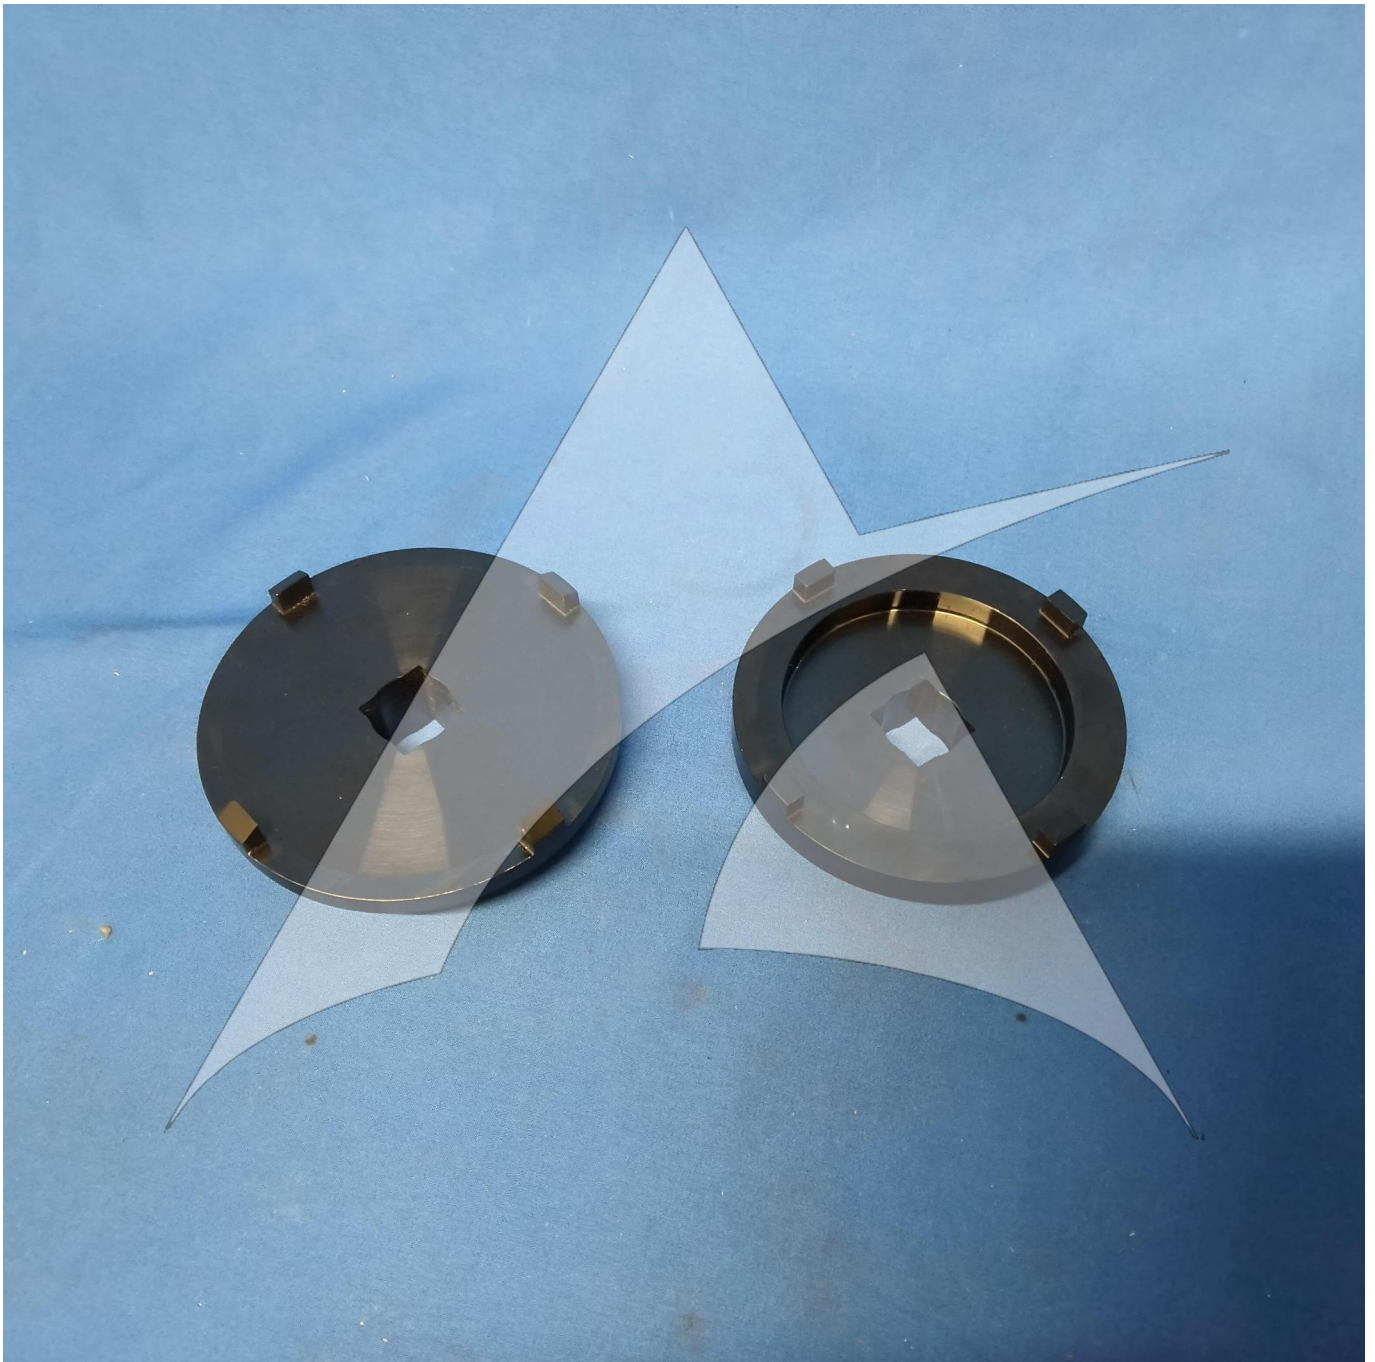

Global Sales:  
Units 5 & 6, Oak Tree Place,  
Matford Business Park  
Exeter. Devon. EX2 8WA, UK.

Head Office:  
7178 Headley ST SE,  
PO Box 649  
Ada, MI 49301 USA.

**Part Number:** 98F54003023002  
**Description:** Castellated wrench  
**ATP Serial Number:** PMH5557695EXT  
**Date:** 2026-06-20

**Image:** 1 of 5

Global Sales:  
Units 5 & 6, Oak Tree Place,  
Matford Business Park  
Exeter. Devon. EX2 8WA, UK.

Head Office:  
7178 Headley ST SE,  
PO Box 649  
Ada, MI 49301 USA.

**Part Number:** 98F54003023002  
**Description:** Castellated wrench  
**ATP Serial Number:** PMH5557695EXT  
**Date:** 2026-06-20

**Image:** 2 of 5

Global Sales:  
Units 5 & 6, Oak Tree Place,  
Matford Business Park  
Exeter. Devon. EX2 8WA, UK.

Head Office:  
7178 Headley ST SE,  
PO Box 649  
Ada, MI 49301 USA.

**Part Number:** 98F54003023002  
**Description:** Castellated wrench  
**ATP Serial Number:** PMH5557695EXT  
**Date:** 2026-06-20