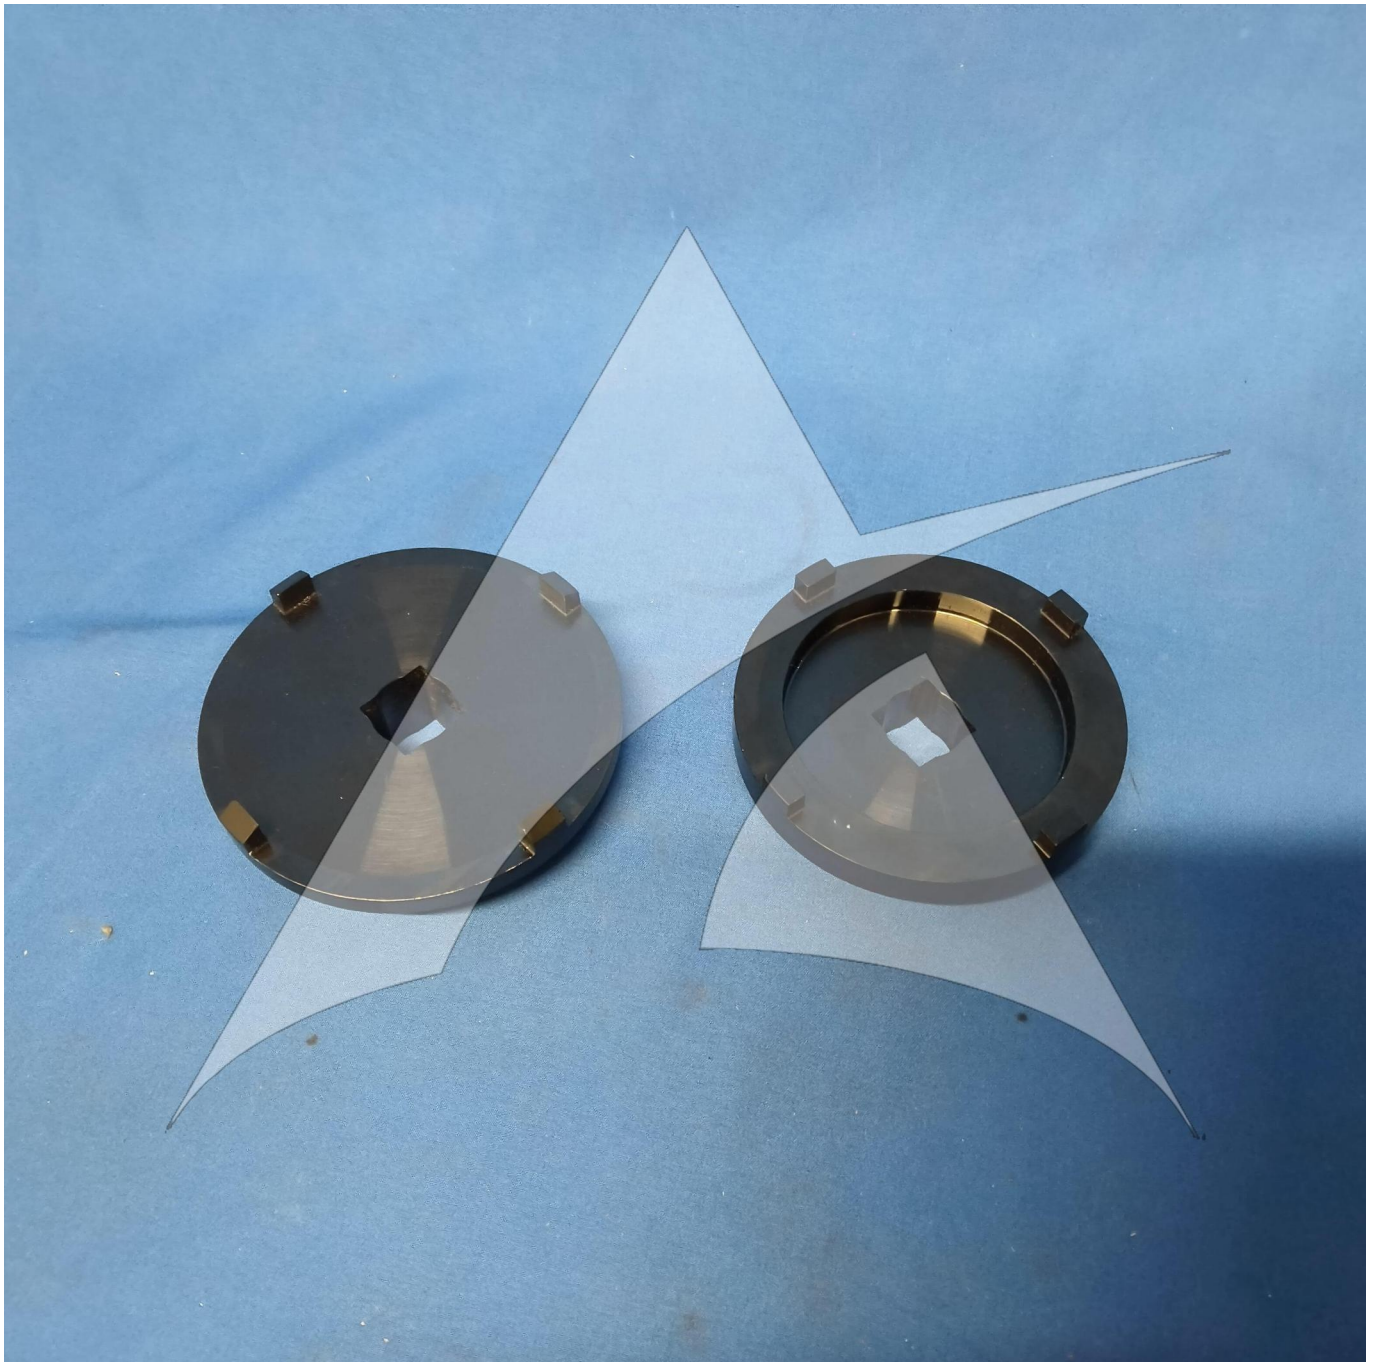

Global Sales:
Units 5 & 6, Oak Tree Place,
Matford Business Park
Exeter. Devon. EX2 8WA, UK.

Head Office:
7178 Headley ST SE,
PO Box 649
Ada, MI 49301 USA.

Part Number: 98F54003023002
Description: Castellated wrench
ATP Serial Number: PMH5557692EXT
Date: 2026-06-18

Image: 1 of 5