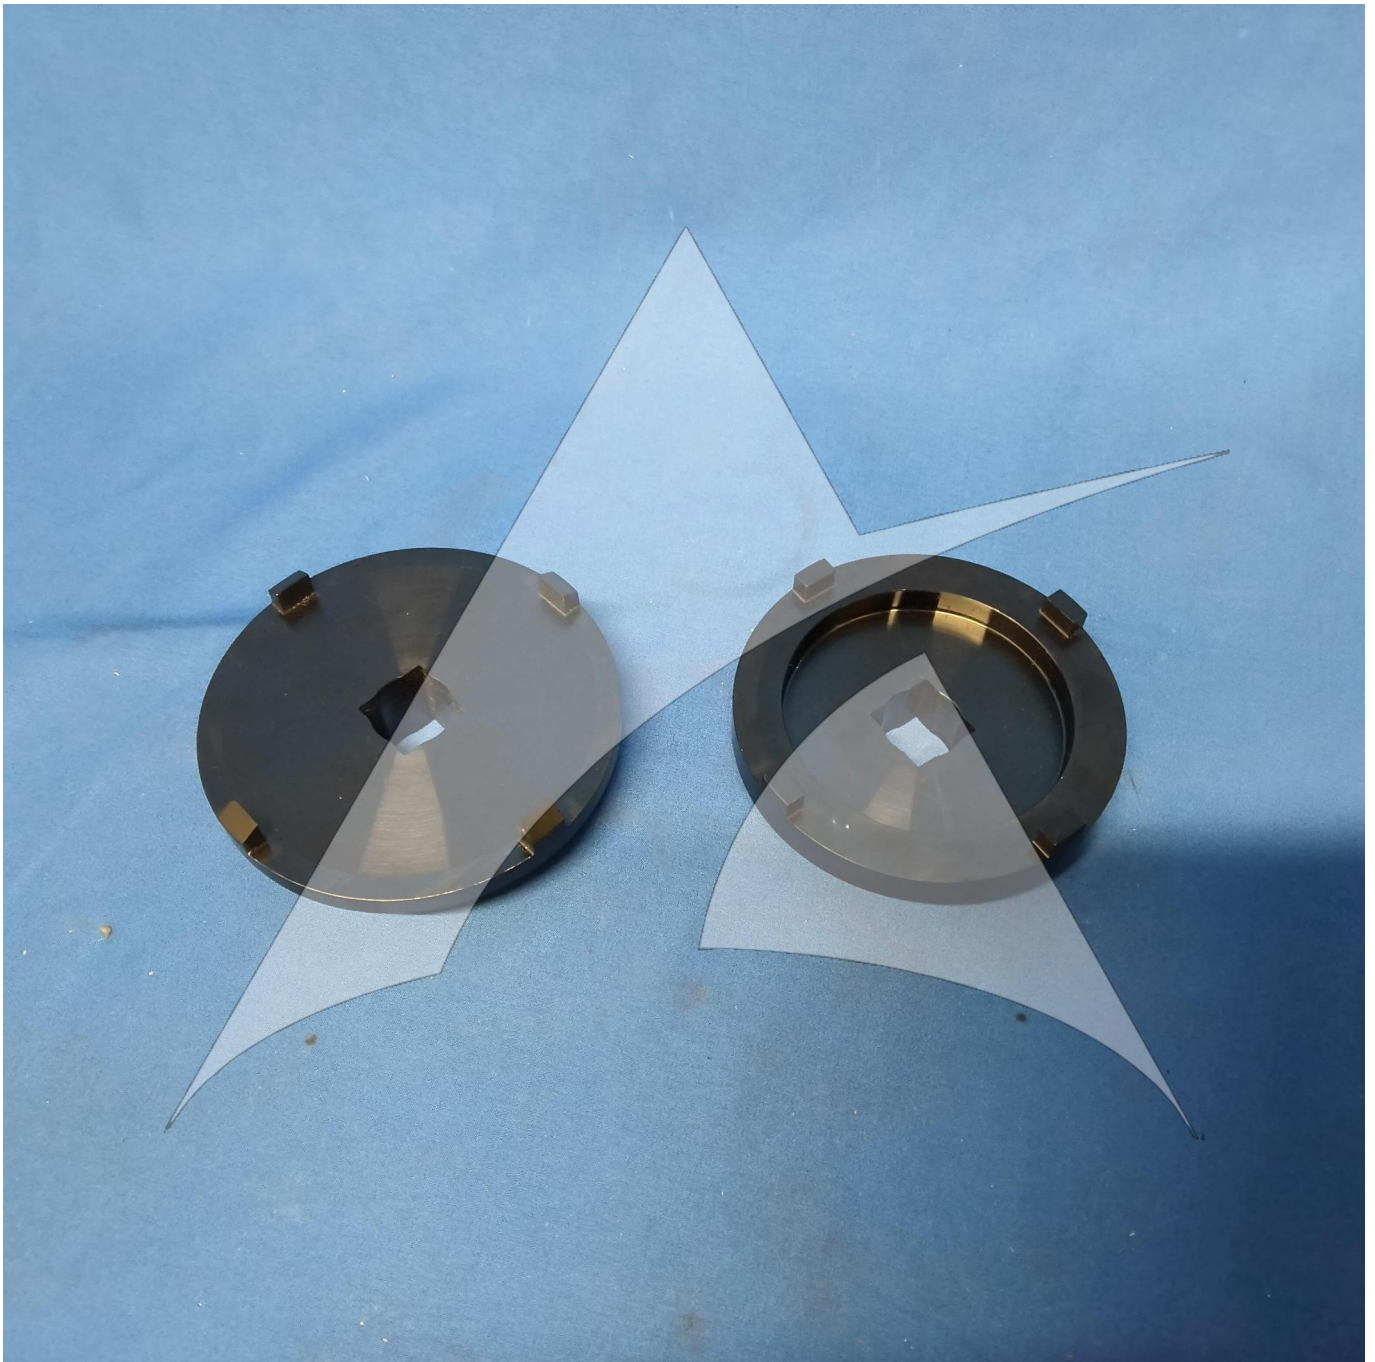

Global Sales:  
Units 5 & 6, Oak Tree Place,  
Matford Business Park  
Exeter. Devon. EX2 8WA, UK.

Head Office:  
7178 Headley ST SE,  
PO Box 649  
Ada, MI 49301 USA.

**Part Number:** 98F54003023002  
**Description:** Castellated wrench  
**ATP Serial Number:** PMH5557691EXT  
**Date:** 2026-05-03

**Image:** 1 of 5

Global Sales:  
Units 5 & 6, Oak Tree Place,  
Matford Business Park  
Exeter. Devon. EX2 8WA, UK.

Head Office:  
7178 Headley ST SE,  
PO Box 649  
Ada, MI 49301 USA.

**Part Number:** 98F54003023002  
**Description:** Castellated wrench  
**ATP Serial Number:** PMH5557691EXT  
**Date:** 2026-05-03

**Image:** 2 of 5

Global Sales:  
Units 5 & 6, Oak Tree Place,  
Matford Business Park  
Exeter. Devon. EX2 8WA, UK.

Head Office:  
7178 Headley ST SE,  
PO Box 649  
Ada, MI 49301 USA.

**Part Number:** 98F54003023002  
**Description:** Castellated wrench  
**ATP Serial Number:** PMH5557691EXT  
**Date:** 2026-05-03