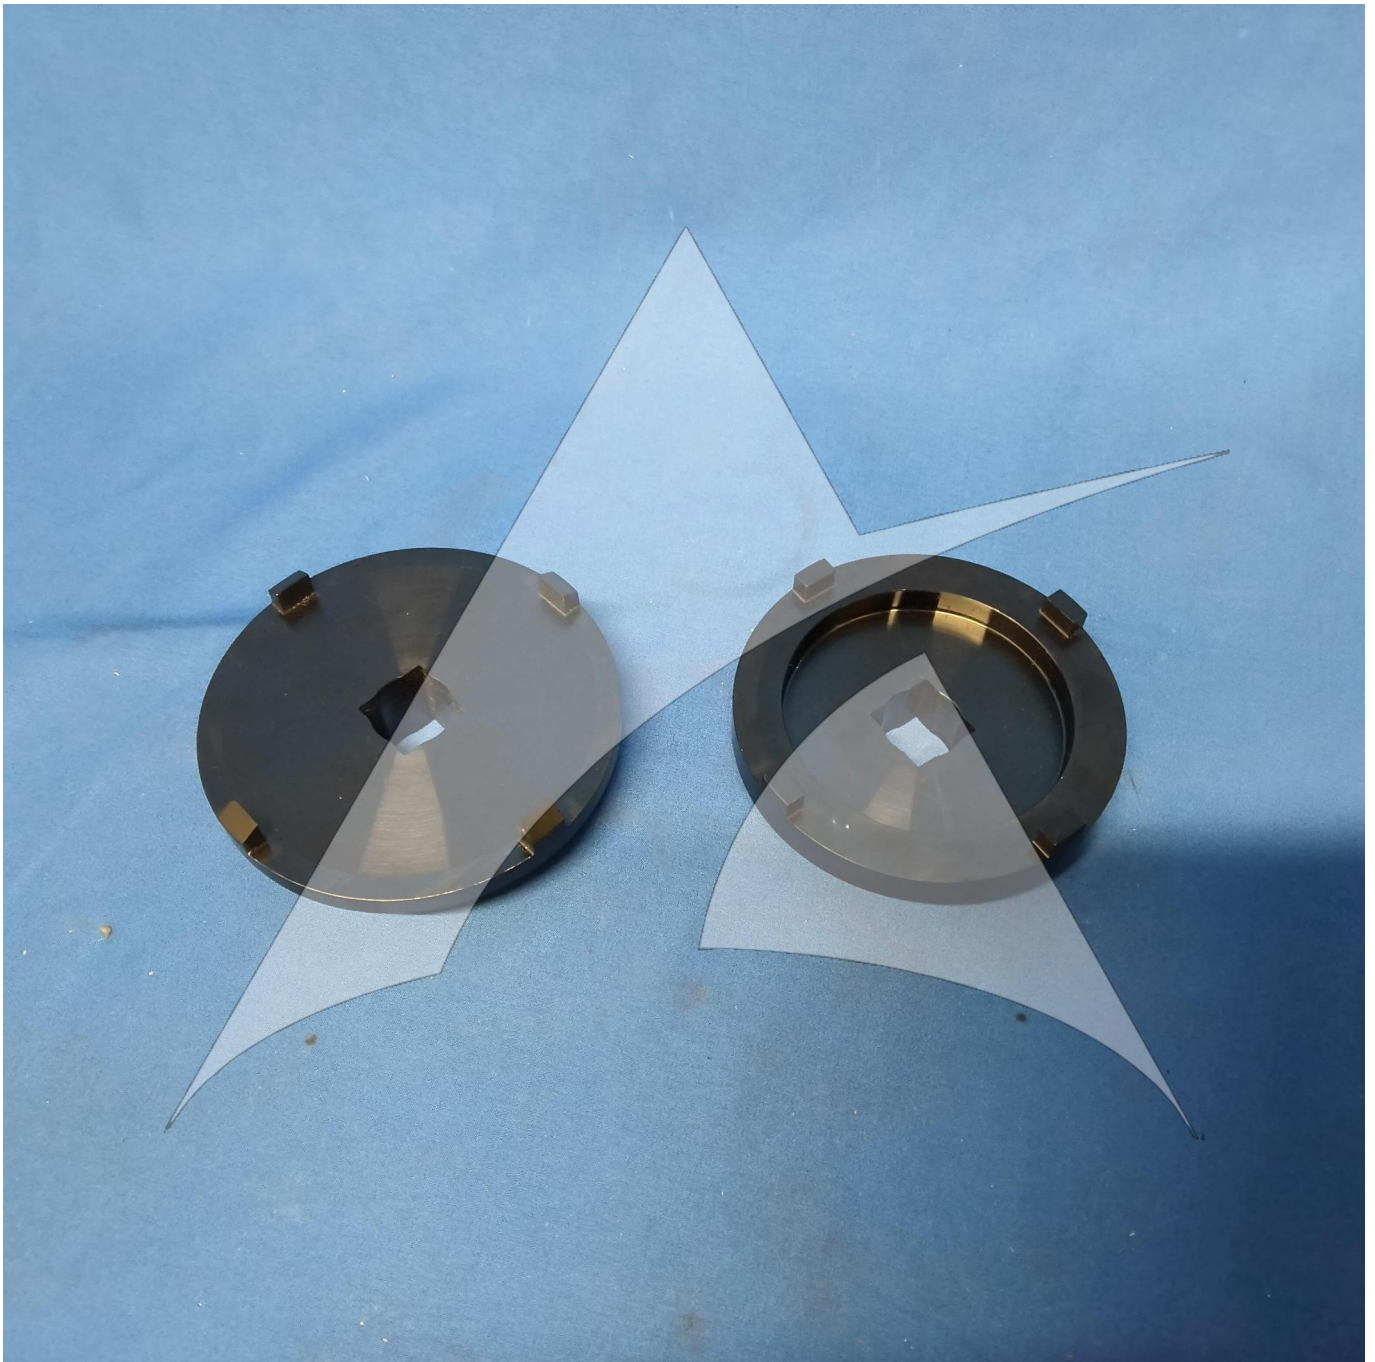

Global Sales:  
Units 5 & 6, Oak Tree Place,  
Matford Business Park  
Exeter. Devon. EX2 8WA, UK.

Head Office:  
7178 Headley ST SE,  
PO Box 649  
Ada, MI 49301 USA.

**Part Number:** 98F54003023002  
**Description:** Castellated wrench  
**ATP Serial Number:** PMH5557690EXT  
**Date:** 2026-06-20

**Image:** 1 of 5

Global Sales:  
Units 5 & 6, Oak Tree Place,  
Matford Business Park  
Exeter. Devon. EX2 8WA, UK.

Head Office:  
7178 Headley ST SE,  
PO Box 649  
Ada, MI 49301 USA.

**Part Number:** 98F54003023002  
**Description:** Castellated wrench  
**ATP Serial Number:** PMH5557690EXT  
**Date:** 2026-06-20

**Image:** 2 of 5

Global Sales:  
Units 5 & 6, Oak Tree Place,  
Matford Business Park  
Exeter. Devon. EX2 8WA, UK.

Head Office:  
7178 Headley ST SE,  
PO Box 649  
Ada, MI 49301 USA.

**Part Number:** 98F54003023002  
**Description:** Castellated wrench  
**ATP Serial Number:** PMH5557690EXT  
**Date:** 2026-06-20