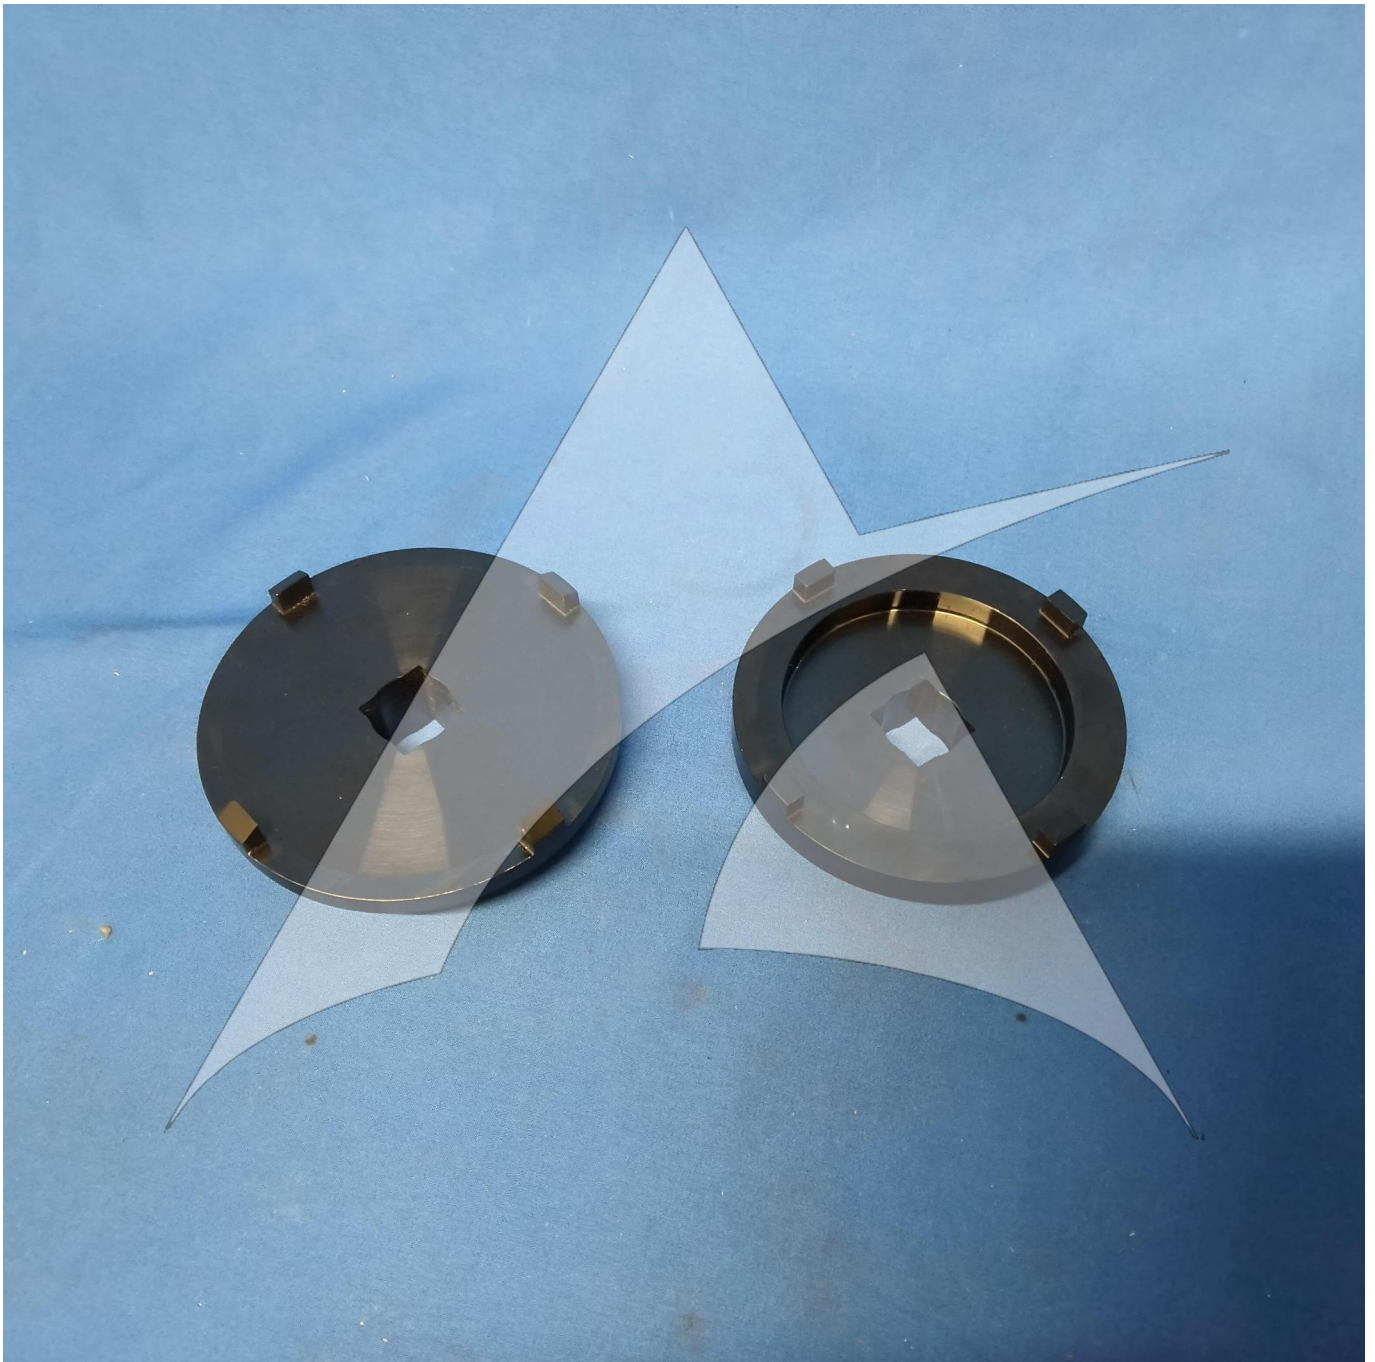

Global Sales:  
Units 5 & 6, Oak Tree Place,  
Matford Business Park  
Exeter. Devon. EX2 8WA, UK.

Head Office:  
7178 Headley ST SE,  
PO Box 649  
Ada, MI 49301 USA.

**Part Number:** 98F54003023002  
**Description:** Castellated wrench  
**ATP Serial Number:** PMH5557689EXT  
**Date:** 2026-06-17

**Image:** 1 of 5

Global Sales:  
Units 5 & 6, Oak Tree Place,  
Matford Business Park  
Exeter. Devon. EX2 8WA, UK.

Head Office:  
7178 Headley ST SE,  
PO Box 649  
Ada, MI 49301 USA.

**Part Number:** 98F54003023002  
**Description:** Castellated wrench  
**ATP Serial Number:** PMH5557689EXT  
**Date:** 2026-06-17

**Image:** 2 of 5

Global Sales:  
Units 5 & 6, Oak Tree Place,  
Matford Business Park  
Exeter. Devon. EX2 8WA, UK.

Head Office:  
7178 Headley ST SE,  
PO Box 649  
Ada, MI 49301 USA.

**Part Number:** 98F54003023002  
**Description:** Castellated wrench  
**ATP Serial Number:** PMH5557689EXT  
**Date:** 2026-06-17