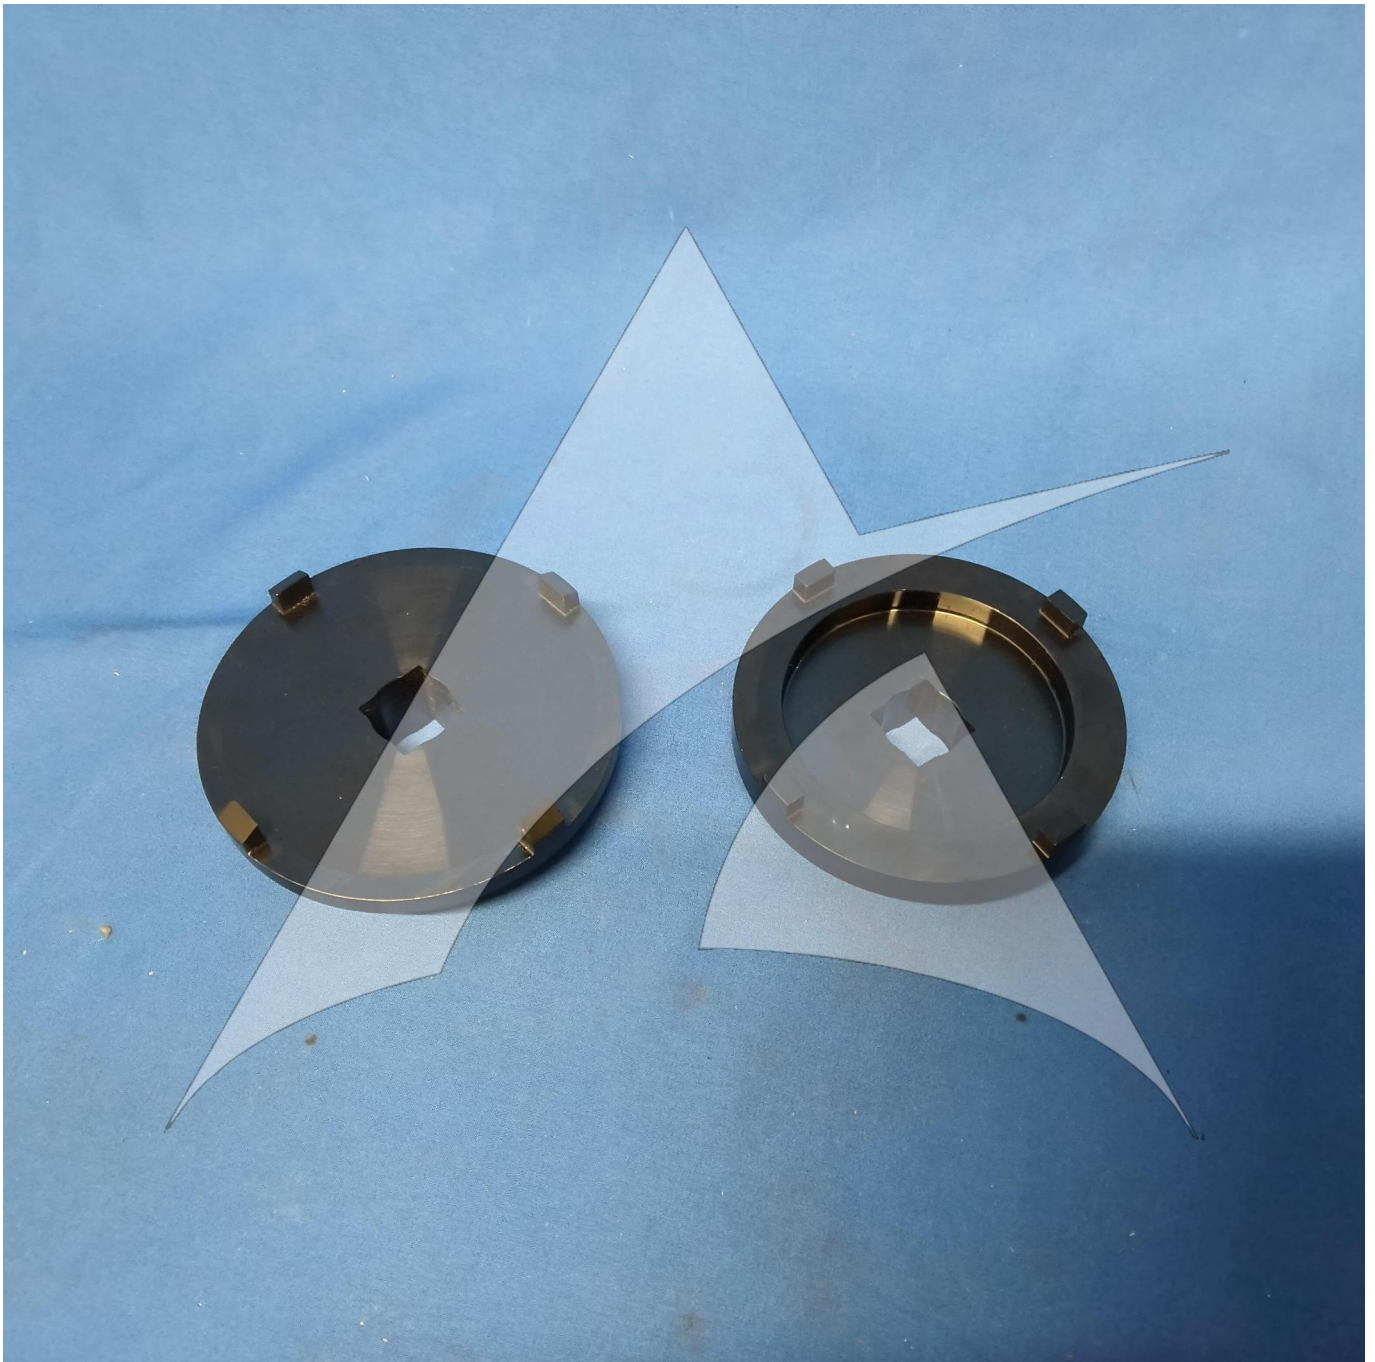

Global Sales:  
Units 5 & 6, Oak Tree Place,  
Matford Business Park  
Exeter. Devon. EX2 8WA, UK.

Head Office:  
7178 Headley ST SE,  
PO Box 649  
Ada, MI 49301 USA.

**Part Number:** 98F54003023002  
**Description:** Castellated wrench  
**ATP Serial Number:** PMH5557688EXT  
**Date:** 2026-04-29

**Image:** 1 of 5

Global Sales:  
Units 5 & 6, Oak Tree Place,  
Matford Business Park  
Exeter. Devon. EX2 8WA, UK.

Head Office:  
7178 Headley ST SE,  
PO Box 649  
Ada, MI 49301 USA.

**Part Number:** 98F54003023002  
**Description:** Castellated wrench  
**ATP Serial Number:** PMH5557688EXT  
**Date:** 2026-04-29

**Image:** 2 of 5

Global Sales:  
Units 5 & 6, Oak Tree Place,  
Matford Business Park  
Exeter. Devon. EX2 8WA, UK.

Head Office:  
7178 Headley ST SE,  
PO Box 649  
Ada, MI 49301 USA.

**Part Number:** 98F54003023002  
**Description:** Castellated wrench  
**ATP Serial Number:** PMH5557688EXT  
**Date:** 2026-04-29