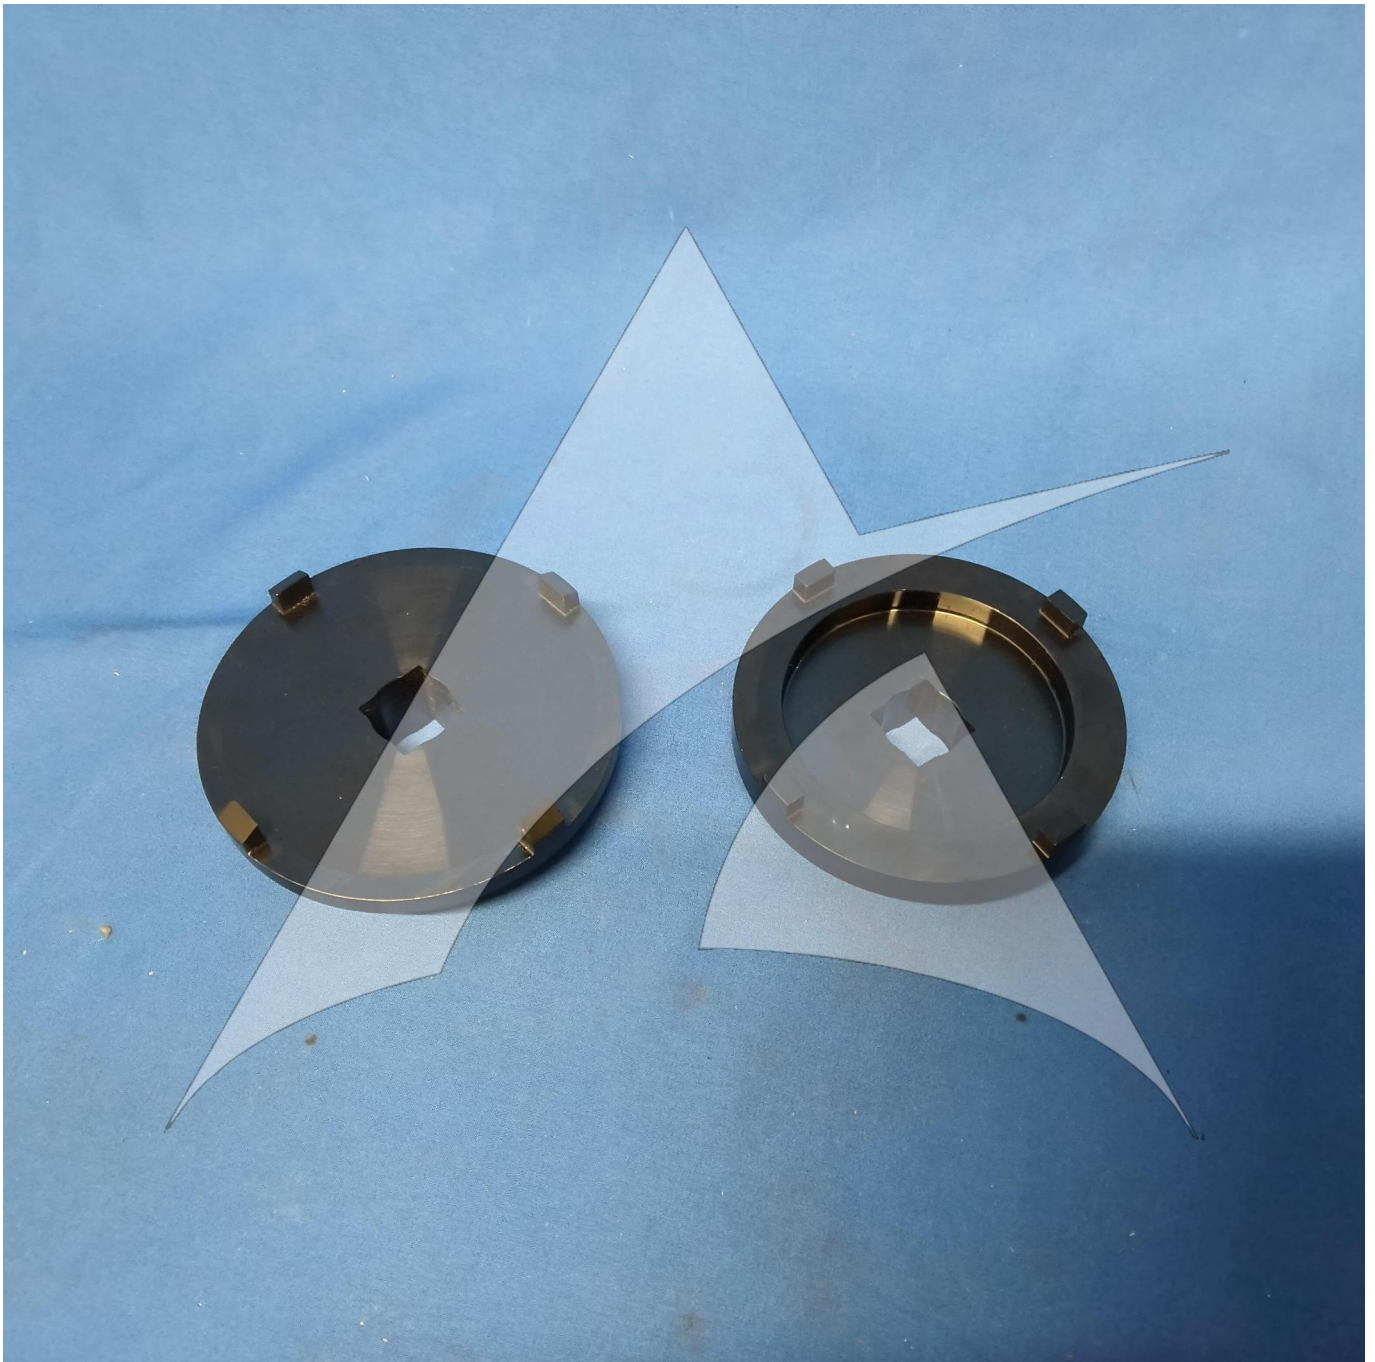

Global Sales:  
Units 5 & 6, Oak Tree Place,  
Matford Business Park  
Exeter. Devon. EX2 8WA, UK.

Head Office:  
7178 Headley ST SE,  
PO Box 649  
Ada, MI 49301 USA.

**Part Number:** 98F54003023002  
**Description:** Castellated wrench  
**ATP Serial Number:** PMH5557688EXT  
**Date:** 2026-06-17

**Image:** 1 of 5

Global Sales:  
Units 5 & 6, Oak Tree Place,  
Matford Business Park  
Exeter. Devon. EX2 8WA, UK.

Head Office:  
7178 Headley ST SE,  
PO Box 649  
Ada, MI 49301 USA.

**Part Number:** 98F54003023002  
**Description:** Castellated wrench  
**ATP Serial Number:** PMH5557688EXT  
**Date:** 2026-06-17

**Image:** 2 of 5

Global Sales:  
Units 5 & 6, Oak Tree Place,  
Matford Business Park  
Exeter. Devon. EX2 8WA, UK.

Head Office:  
7178 Headley ST SE,  
PO Box 649  
Ada, MI 49301 USA.

**Part Number:** 98F54003023002  
**Description:** Castellated wrench  
**ATP Serial Number:** PMH5557688EXT  
**Date:** 2026-06-17