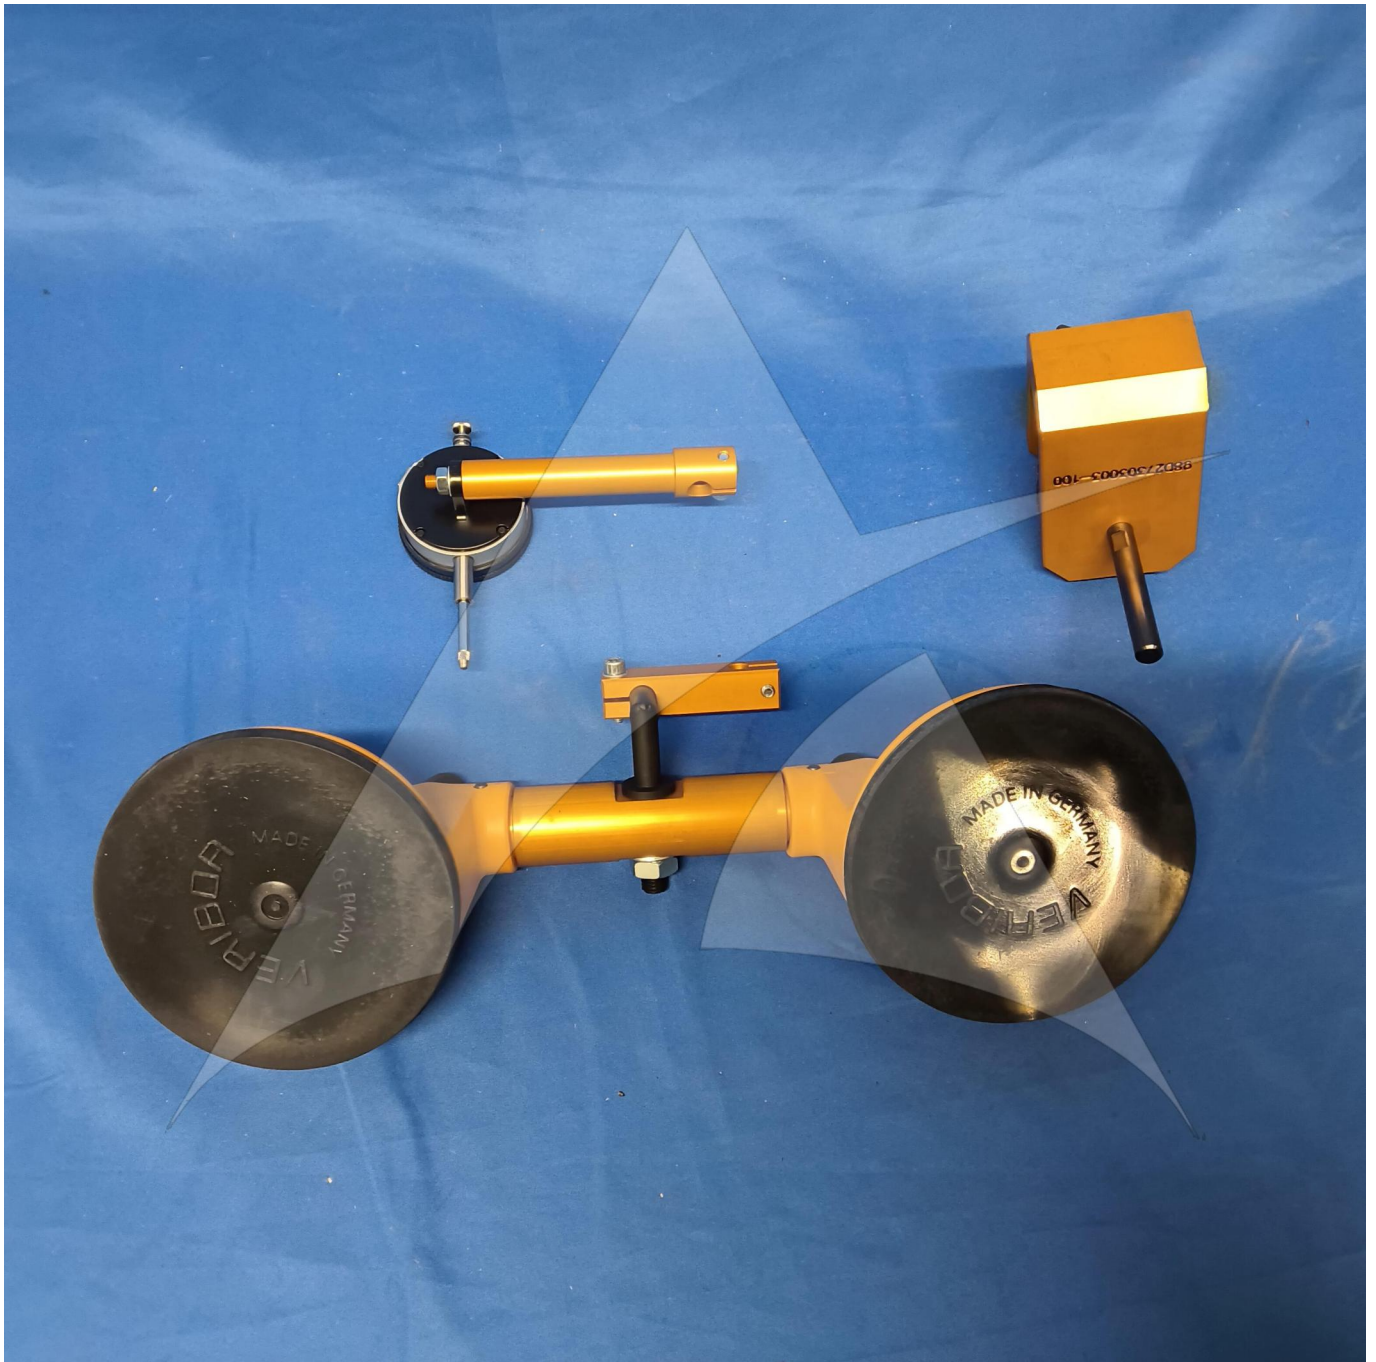

**Image:** 1 of 5

Global Sales:  
Units 5 & 6, Oak Tree Place,  
Matford Business Park  
Exeter. Devon. EX2 8WA, UK.

Head Office:  
7178 Headley ST SE,  
PO Box 649  
Ada, MI 49301 USA.

**Part Number:** 98D27303003001  
**Description:** Check Tool Aileron  
**ATP Serial Number:** PMH5557426EXT  
**Date:** 2026-05-28

**Image:** 2 of 5

Global Sales:  
Units 5 & 6, Oak Tree Place,  
Matford Business Park  
Exeter. Devon. EX2 8WA, UK.

Head Office:  
7178 Headley ST SE,  
PO Box 649  
Ada, MI 49301 USA.

**Part Number:** 98D27303003001  
**Description:** Check Tool Aileron  
**ATP Serial Number:** PMH5557426EXT  
**Date:** 2026-05-28

**Image:** 3 of 5

Global Sales:  
Units 5 & 6, Oak Tree Place,  
Matford Business Park  
Exeter. Devon. EX2 8WA, UK.

Head Office:  
7178 Headley ST SE,  
PO Box 649  
Ada, MI 49301 USA.

**Part Number:** 98D27303003001  
**Description:** Check Tool Aileron  
**ATP Serial Number:** PMH5557426EXT  
**Date:** 2026-05-28