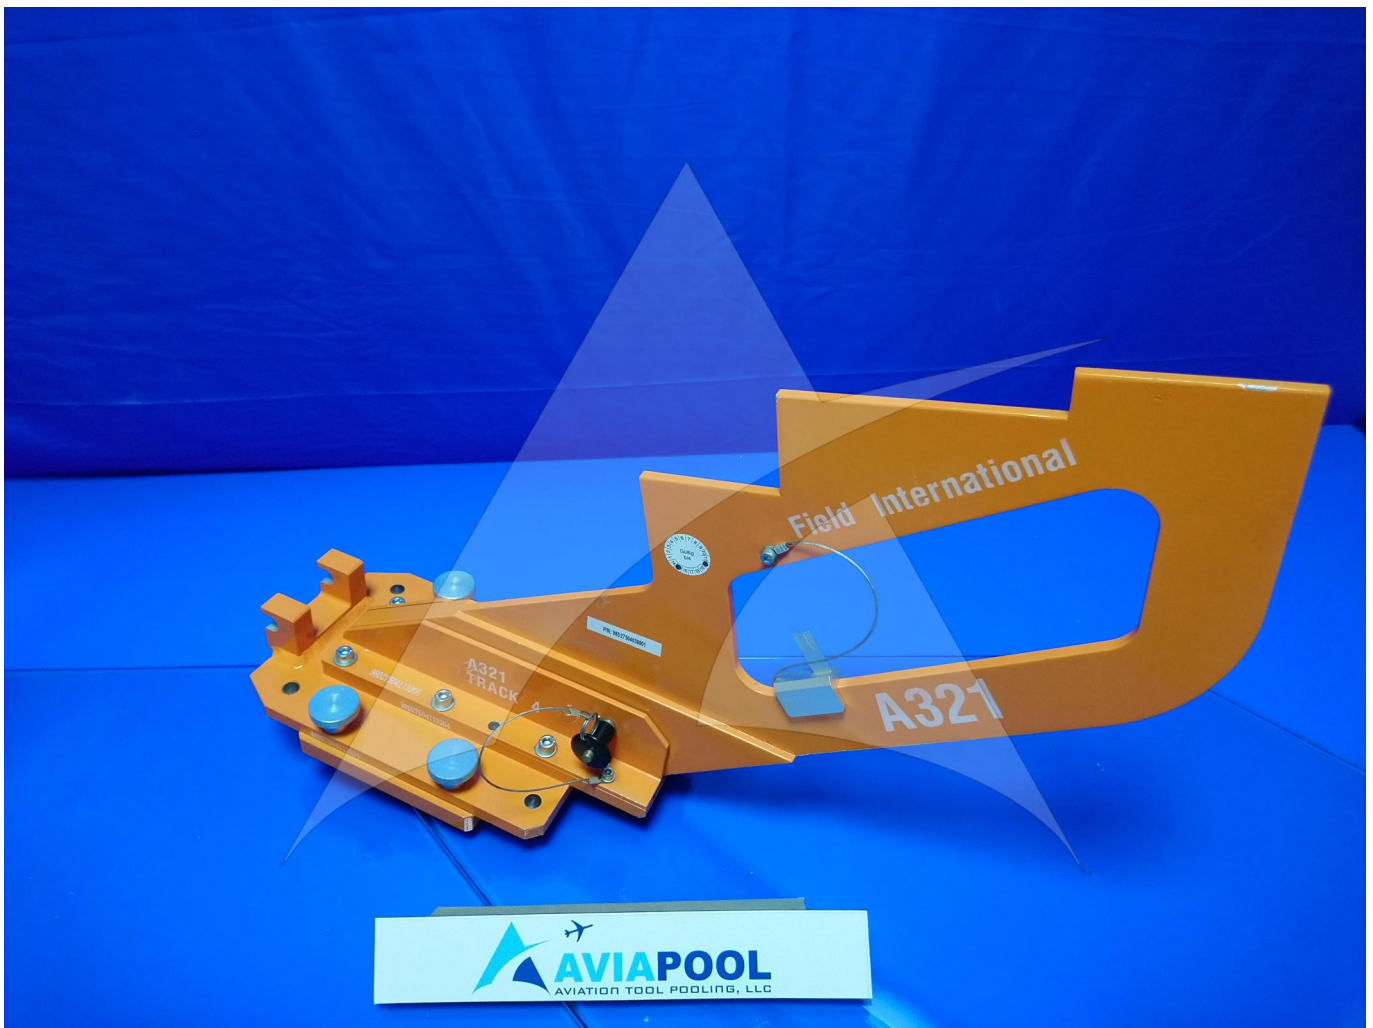

Global Sales:
Units 5 & 6, Oak Tree Place,
Matford Business Park
Exeter. Devon. EX2 8WA, UK.

Head Office:
7178 Headley ST SE,
PO Box 649
Ada, MI 49301 USA.

Part Number: 98D27504113052
Description: ASSY BASE TRK 4
ATP Serial Number: PMH0000716EXT
Date: 2026-04-19

Image: 3 of 5