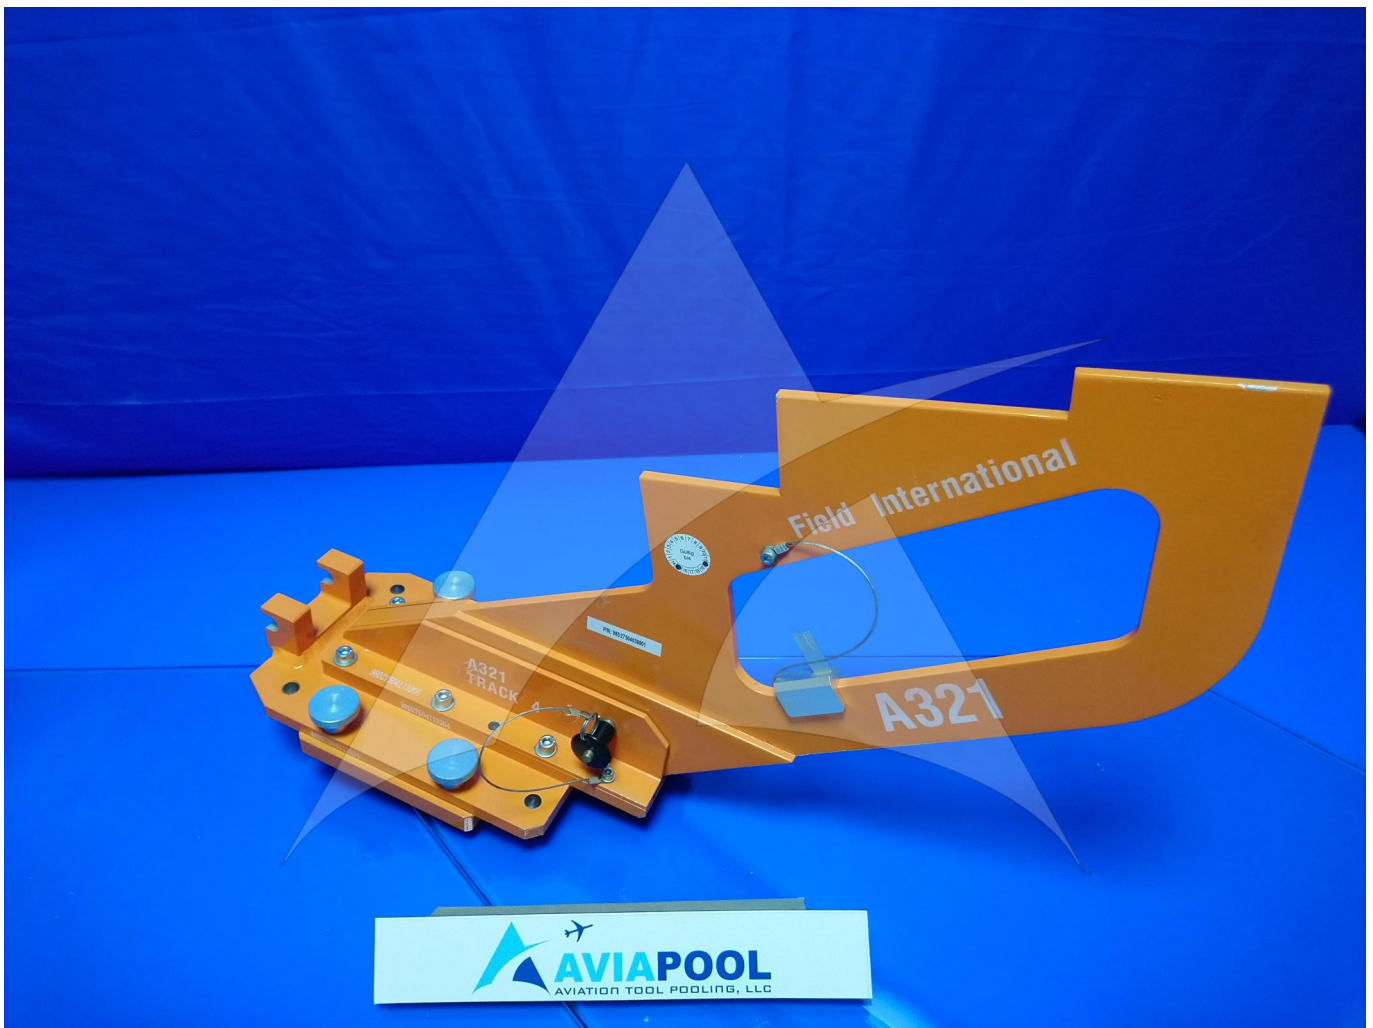

Global Sales:
Units 5 & 6, Oak Tree Place,
Matford Business Park
Exeter. Devon. EX2 8WA, UK.

Head Office:
7178 Headley ST SE,
PO Box 649
Ada, MI 49301 USA.

Part Number: 98D27504113052
Description: ASSY BASE TRK 4
ATP Serial Number: PMH0000716EXT
Date: 2026-06-19

Image: 3 of 5