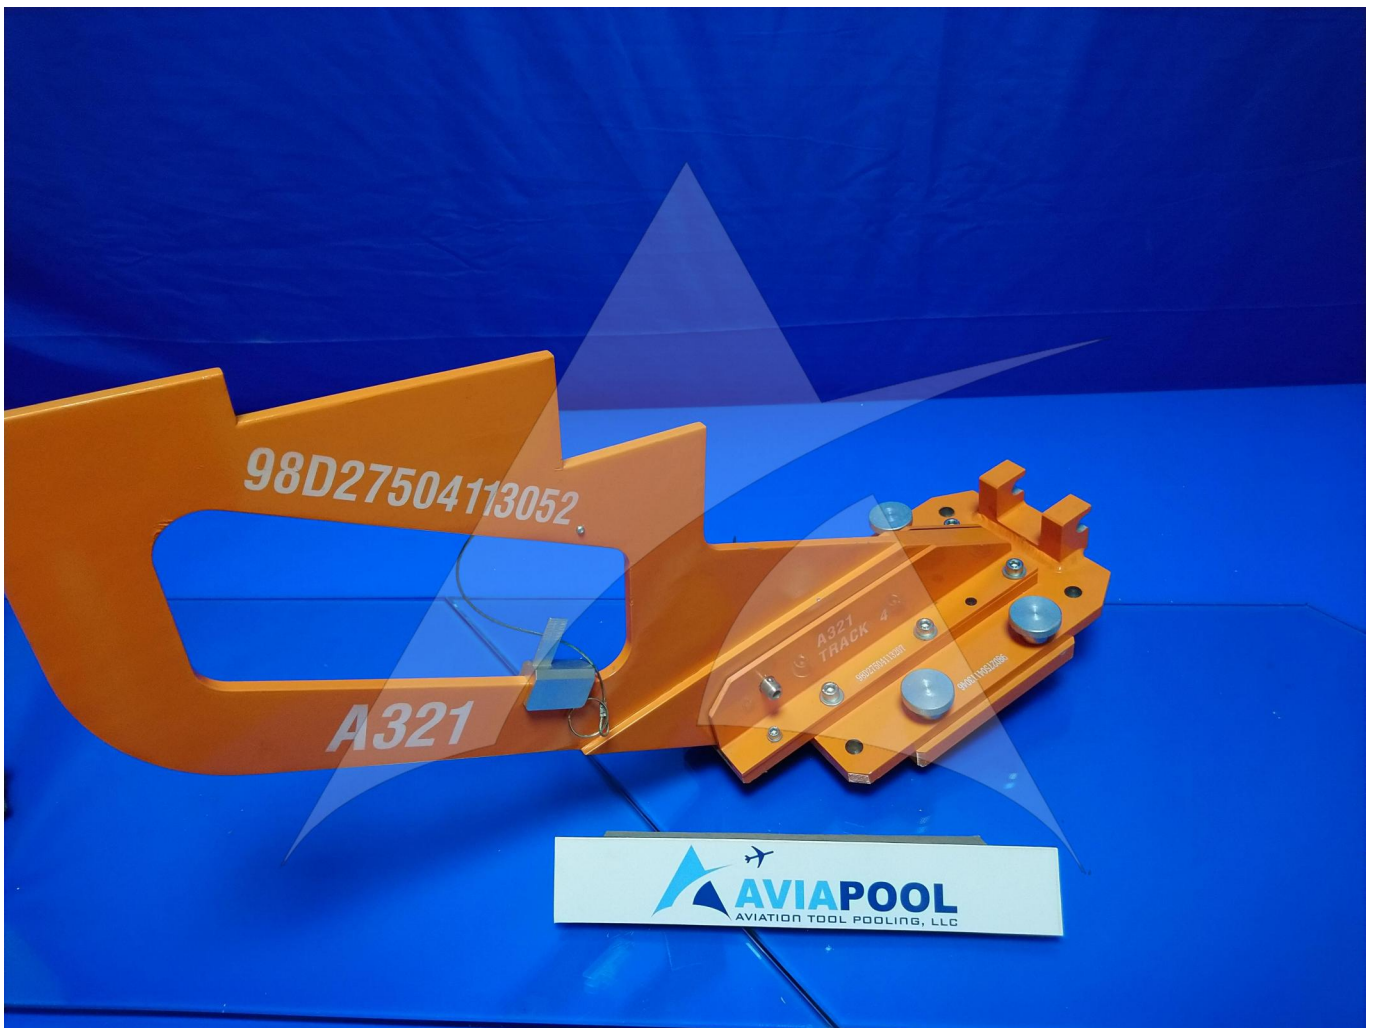

Global Sales:
Units 5 & 6, Oak Tree Place,
Matford Business Park
Exeter. Devon. EX2 8WA, UK.

Head Office:
7178 Headley ST SE,
PO Box 649
Ada, MI 49301 USA.

Part Number: 98D27504113052
Description: ASSY BASE TRK 4
ATP Serial Number: PMH0000716EXT
Date: 2026-04-19

Image: 2 of 5