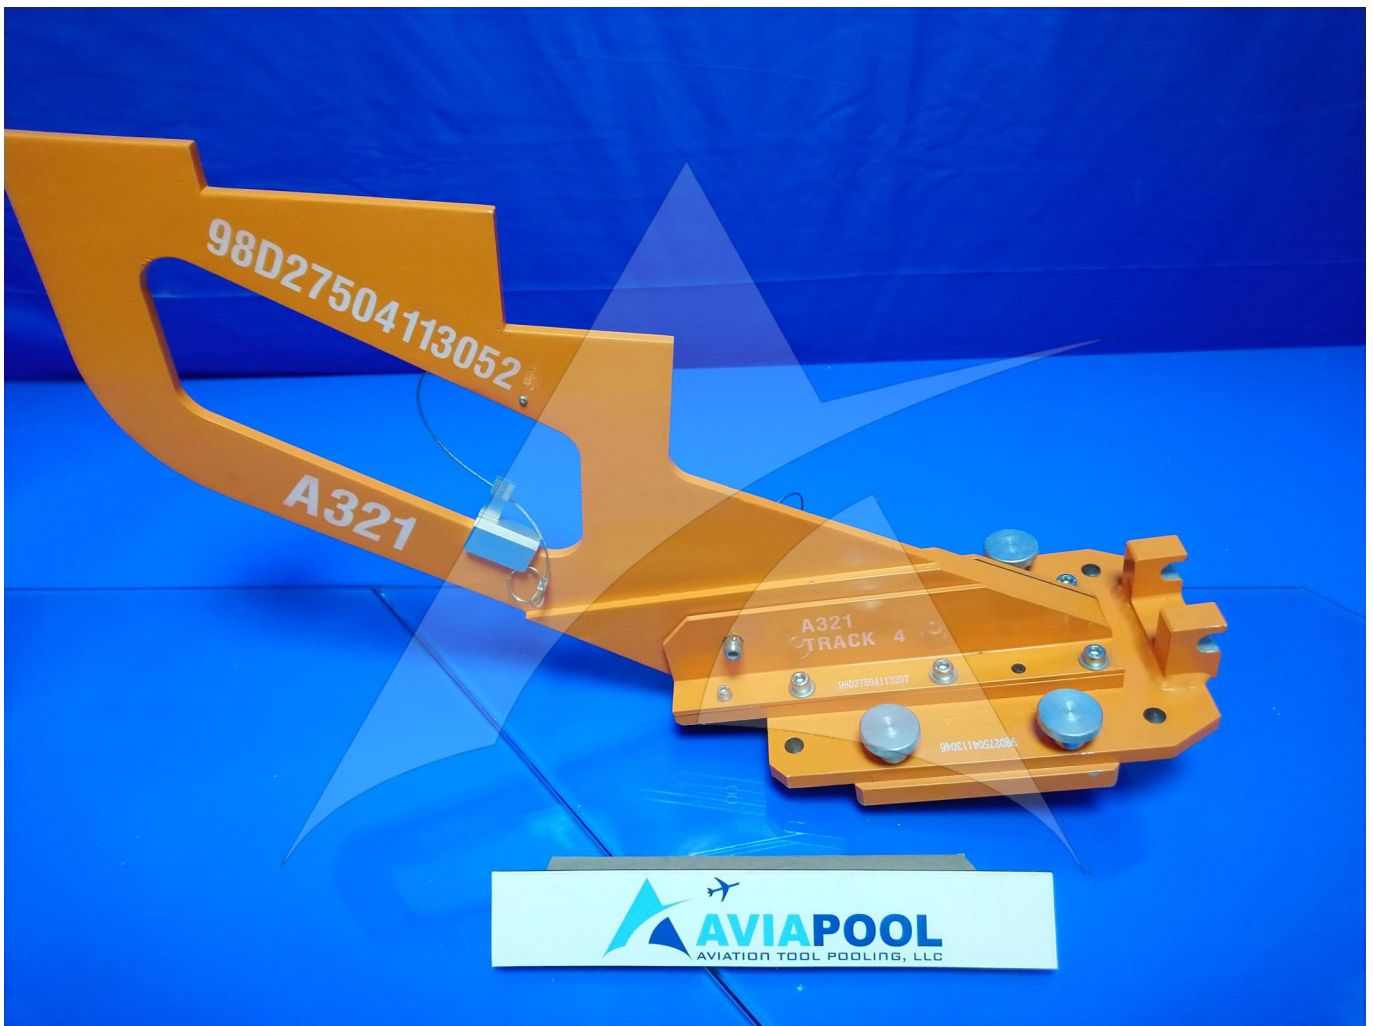

Global Sales:  
Units 5 & 6, Oak Tree Place,  
Matford Business Park  
Exeter. Devon. EX2 8WA, UK.

Head Office:  
7178 Headley ST SE,  
PO Box 649  
Ada, MI 49301 USA.

**Part Number:** 98D27504113052  
**Description:** ASSY BASE TRK 4  
**ATP Serial Number:** PMH0000716EXT  
**Date:** 2026-04-19

**Image:** 1 of 5

Global Sales:  
Units 5 & 6, Oak Tree Place,  
Matford Business Park  
Exeter. Devon. EX2 8WA, UK.

Head Office:  
7178 Headley ST SE,  
PO Box 649  
Ada, MI 49301 USA.

**Part Number:** 98D27504113052  
**Description:** ASSY BASE TRK 4  
**ATP Serial Number:** PMH0000716EXT  
**Date:** 2026-04-19