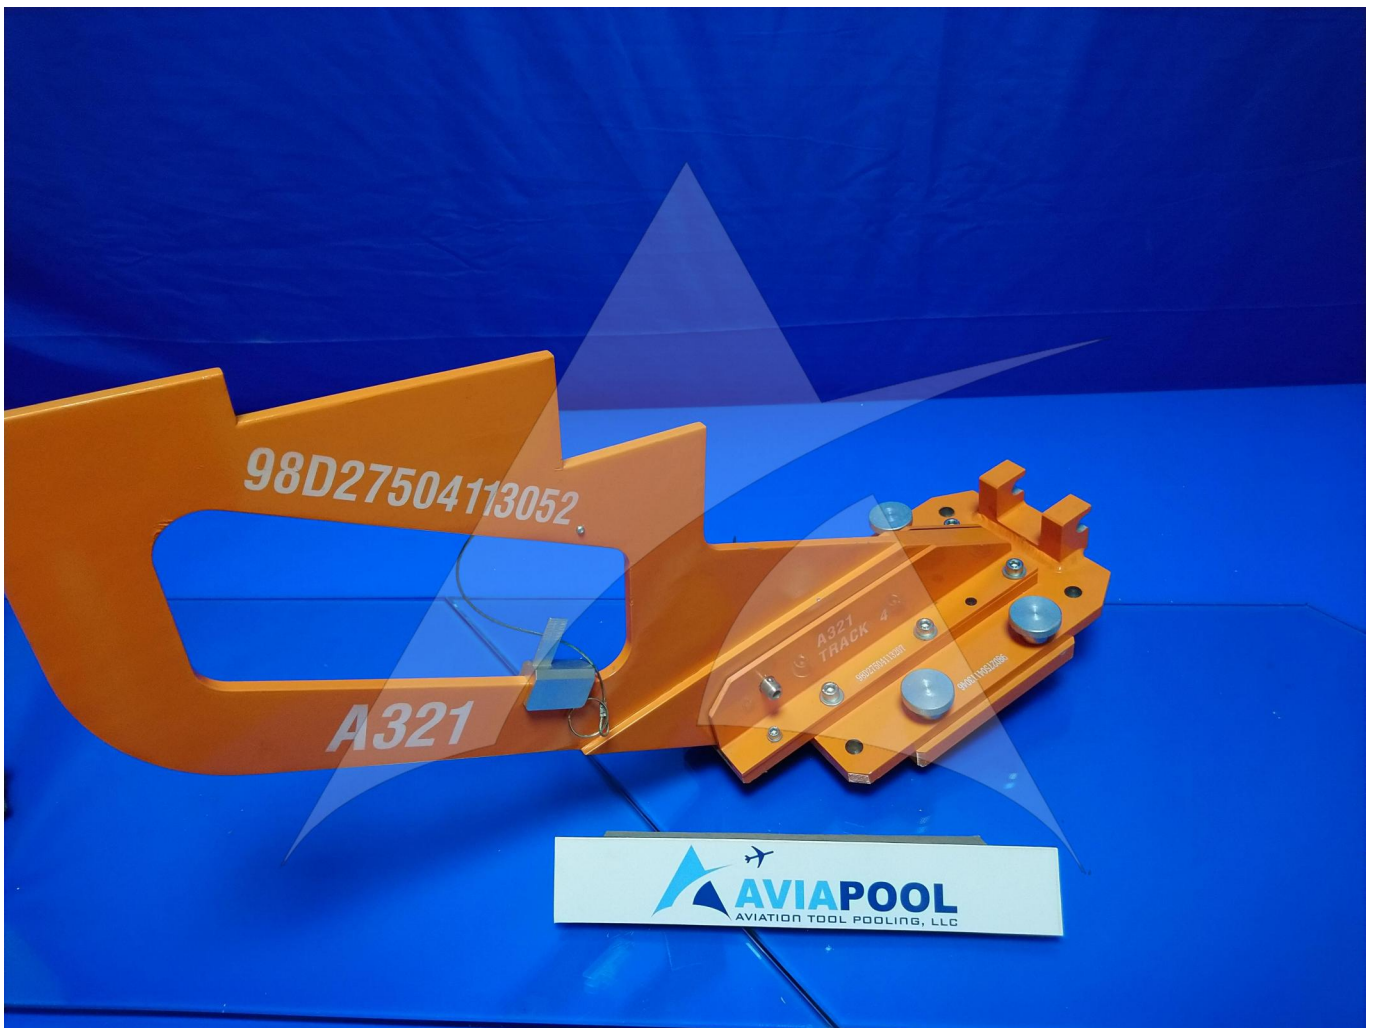

Global Sales:
Units 5 & 6, Oak Tree Place,
Matford Business Park
Exeter. Devon. EX2 8WA, UK.

Head Office:
7178 Headley ST SE,
PO Box 649
Ada, MI 49301 USA.

Part Number: 98D27504113052
Description: ASSY BASE TRK 4
ATP Serial Number: PMH0000716EXT
Date: 2026-06-19

Image: 2 of 5