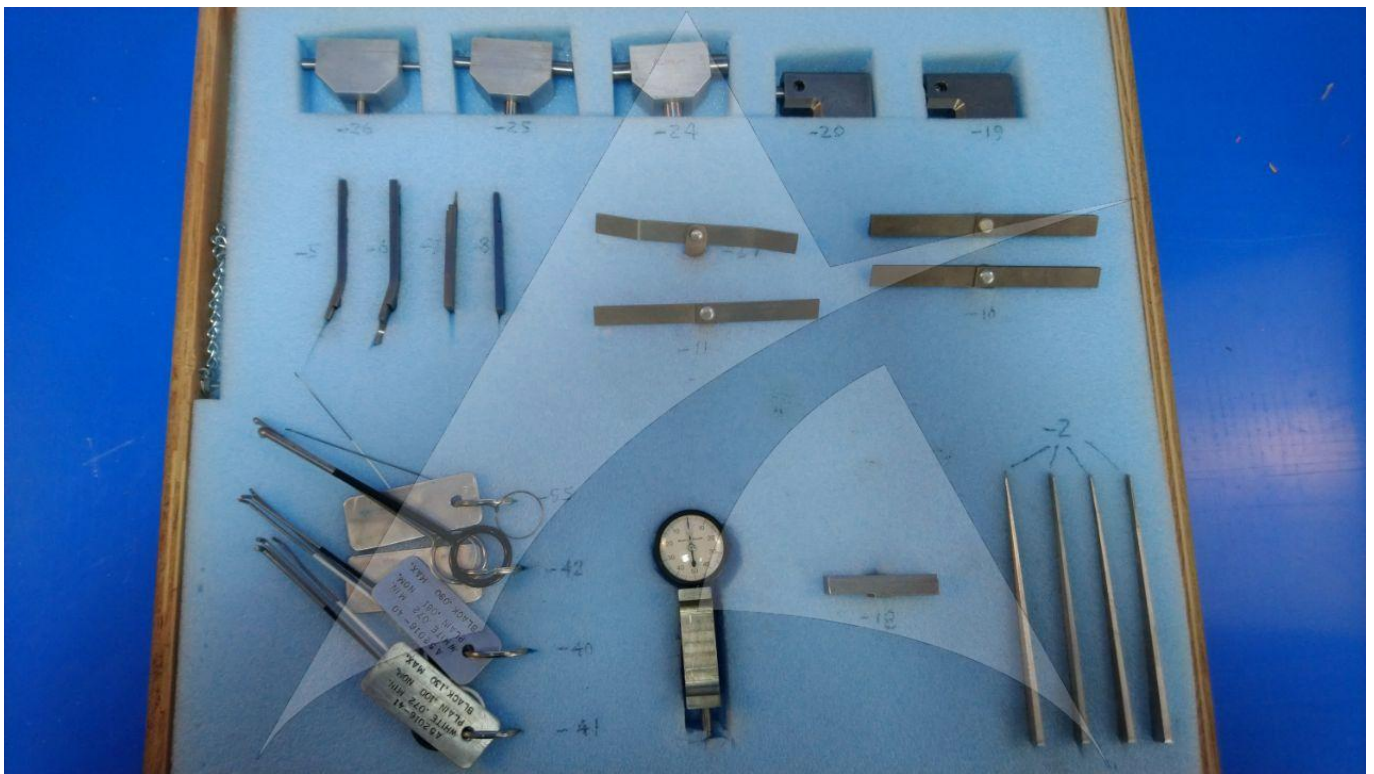

Global Sales:
Units 5 & 6, Oak Tree Place,
Matford Business Park
Exeter. Devon. EX2 8WA, UK.

Head Office:
7178 Headley ST SE,
PO Box 649
Ada, MI 49301 USA.

Part Number: A52016-1
Description: TOOL KIT FWD/AFT CARGO DOOR
ATP Serial Number: PMH0000146EXT
Date: 2026-06-02

Image: 1 of 10