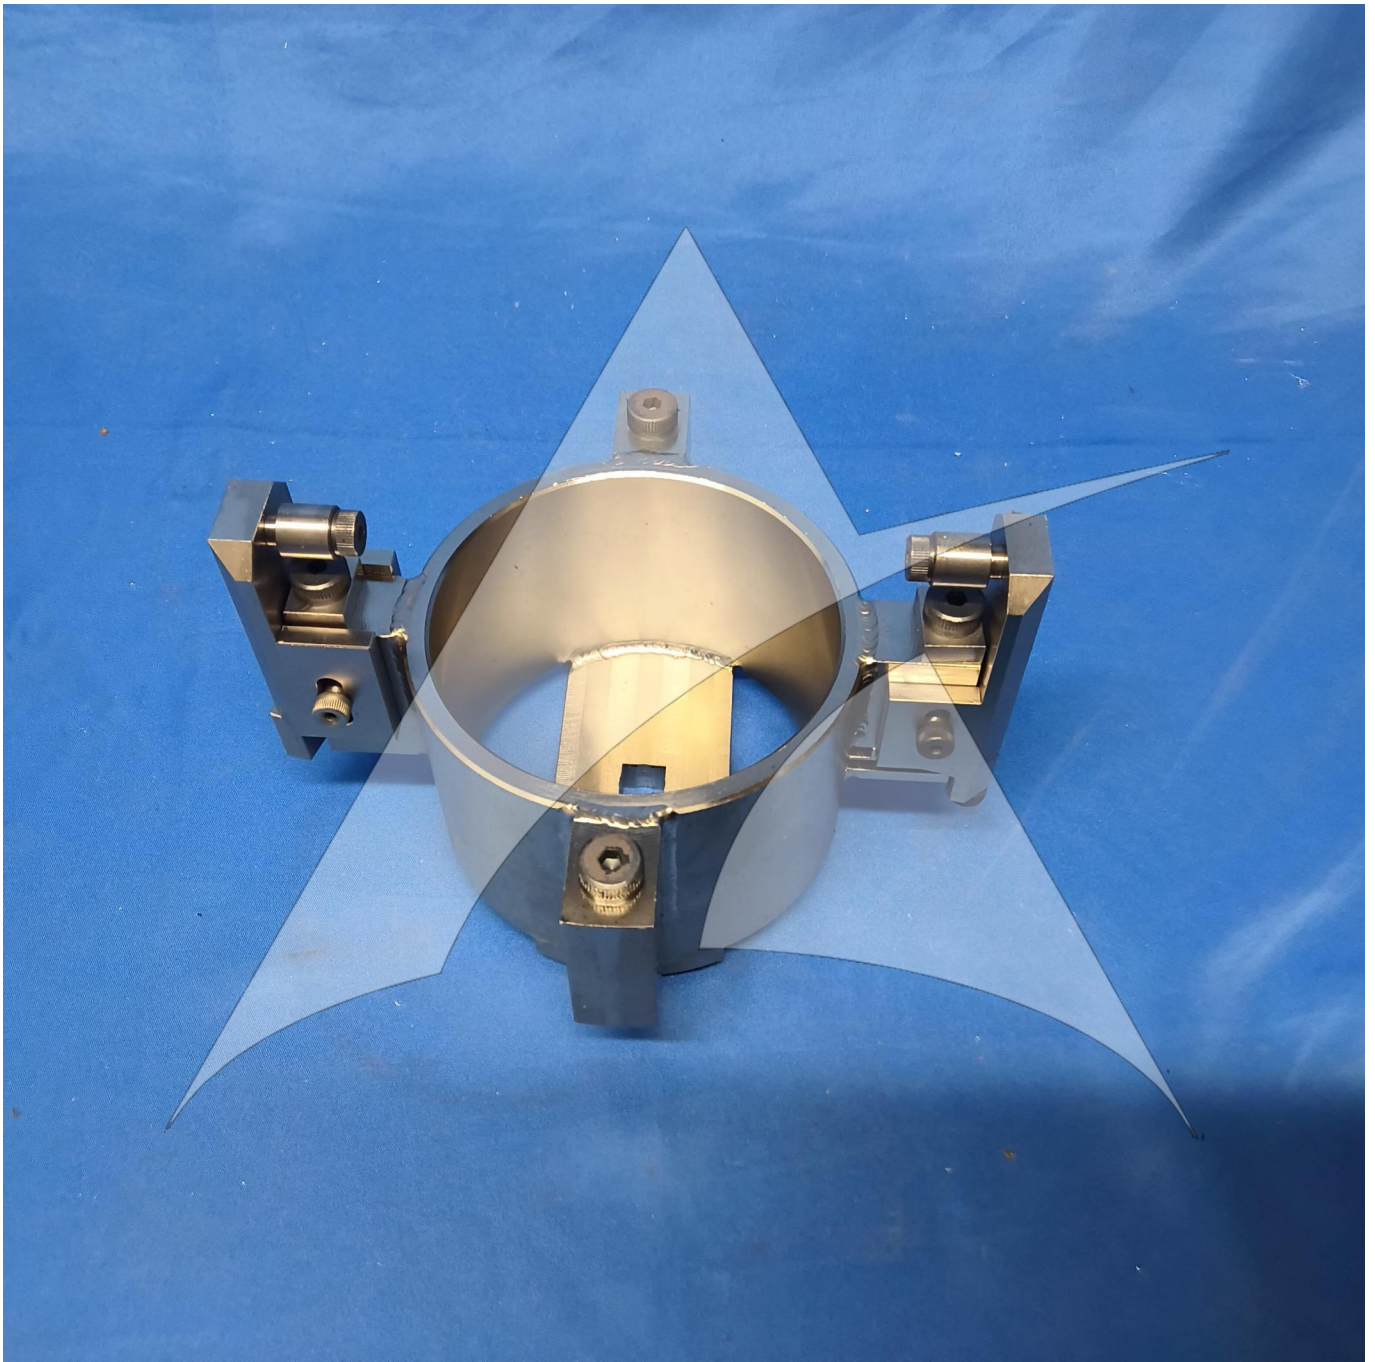

Global Sales:
Units 5 & 6, Oak Tree Place,
Matford Business Park
Exeter. Devon. EX2 8WA, UK.

Head Office:
7178 Headley ST SE,
PO Box 649
Ada, MI 49301 USA.

Part Number: A32101-1
Description: Wrench Adaptor Axle Nut
ATP Serial Number: PMH5557495EXT
Date: 2026-06-13

Image: 1 of 3

Global Sales:
Units 5 & 6, Oak Tree Place,
Matford Business Park
Exeter. Devon. EX2 8WA, UK.

Head Office:
7178 Headley ST SE,
PO Box 649
Ada, MI 49301 USA.

Part Number: A32101-1
Description: Wrench Adaptor Axle Nut
ATP Serial Number: PMH5557495EXT
Date: 2026-06-13

Image: 2 of 3

Global Sales:
Units 5 & 6, Oak Tree Place,
Matford Business Park
Exeter. Devon. EX2 8WA, UK.

Head Office:
7178 Headley ST SE,
PO Box 649
Ada, MI 49301 USA.

Part Number: A32101-1
Description: Wrench Adaptor Axle Nut
ATP Serial Number: PMH5557495EXT
Date: 2026-06-13