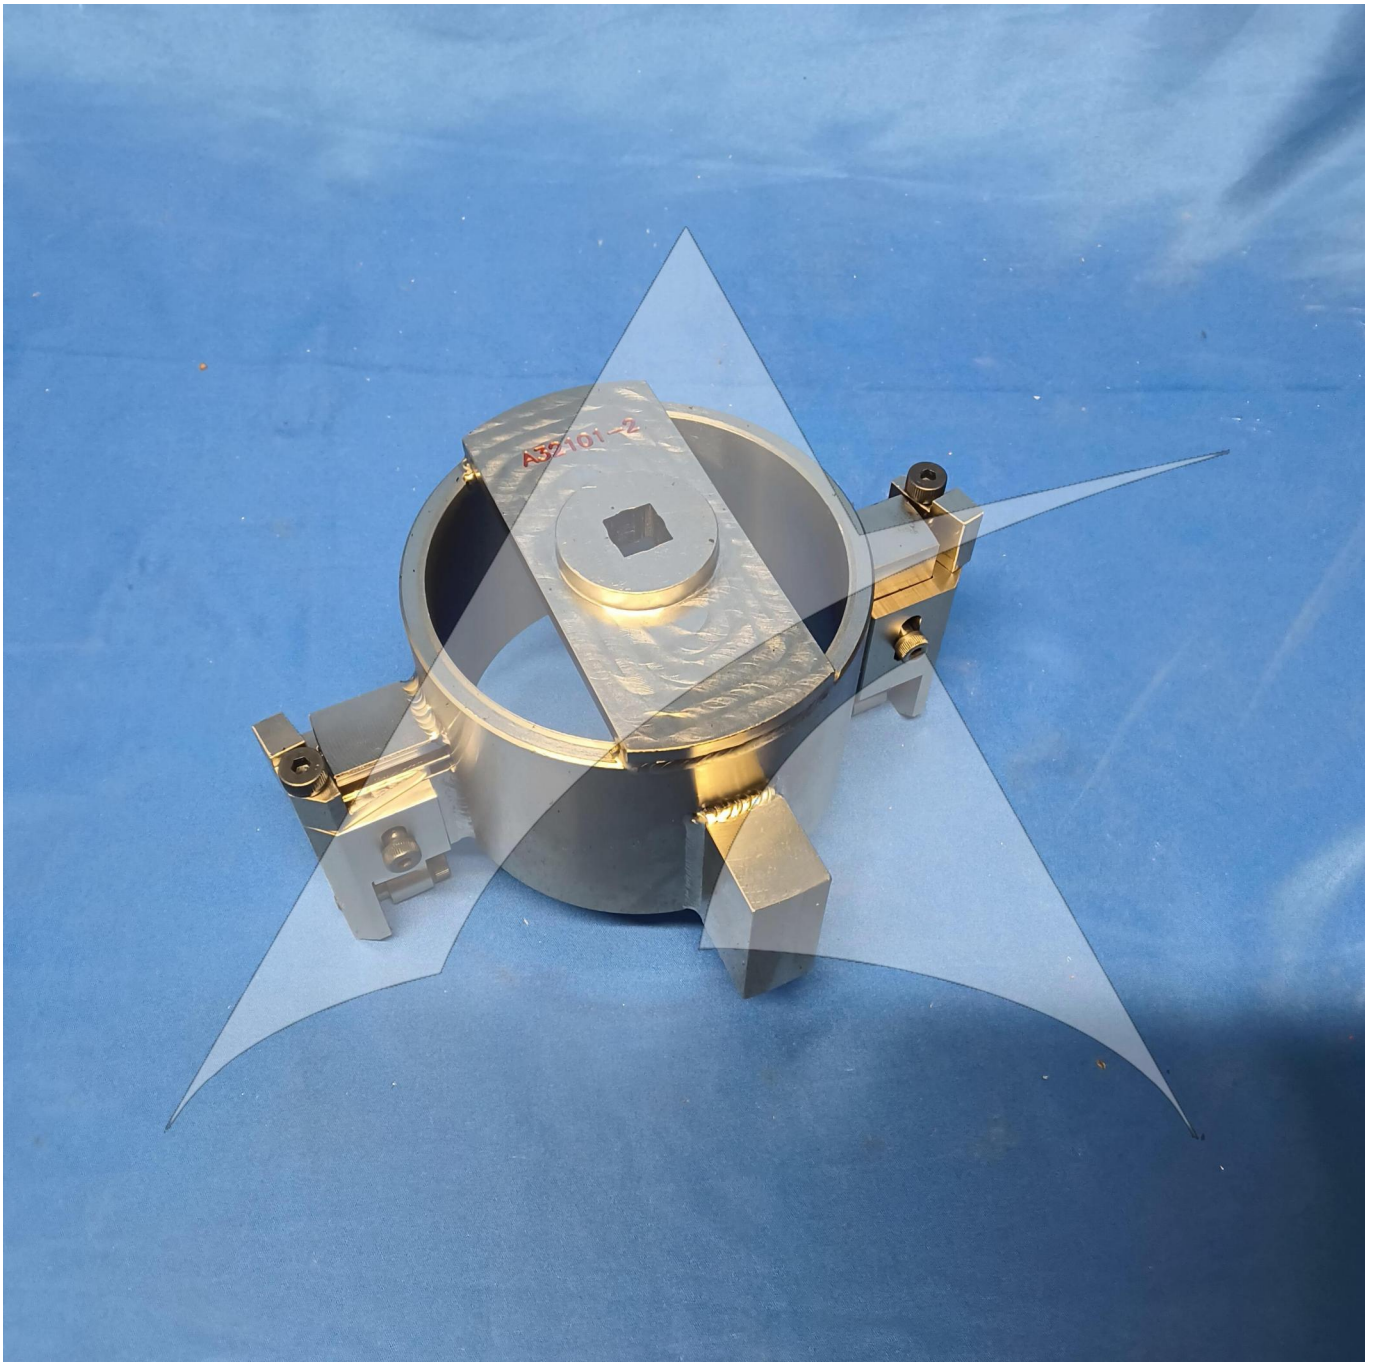

Global Sales:
Units 5 & 6, Oak Tree Place,
Matford Business Park
Exeter. Devon. EX2 8WA, UK.

Head Office:
7178 Headley ST SE,
PO Box 649
Ada, MI 49301 USA.

Part Number: A32101-1
Description: Wrench Adaptor Axle Nut
ATP Serial Number: PMH5557495EXT
Date: 2026-06-13

Image: 1 of 3

Global Sales:
Units 5 & 6, Oak Tree Place,
Matford Business Park
Exeter. Devon. EX2 8WA, UK.

Head Office:
7178 Headley ST SE,
PO Box 649
Ada, MI 49301 USA.

Part Number: A32101-1
Description: Wrench Adaptor Axle Nut
ATP Serial Number: PMH5557495EXT
Date: 2026-06-13

Image: 2 of 3

Global Sales:
Units 5 & 6, Oak Tree Place,
Matford Business Park
Exeter. Devon. EX2 8WA, UK.

Head Office:
7178 Headley ST SE,
PO Box 649
Ada, MI 49301 USA.

Part Number: A32101-1
Description: Wrench Adaptor Axle Nut
ATP Serial Number: PMH5557495EXT
Date: 2026-06-13