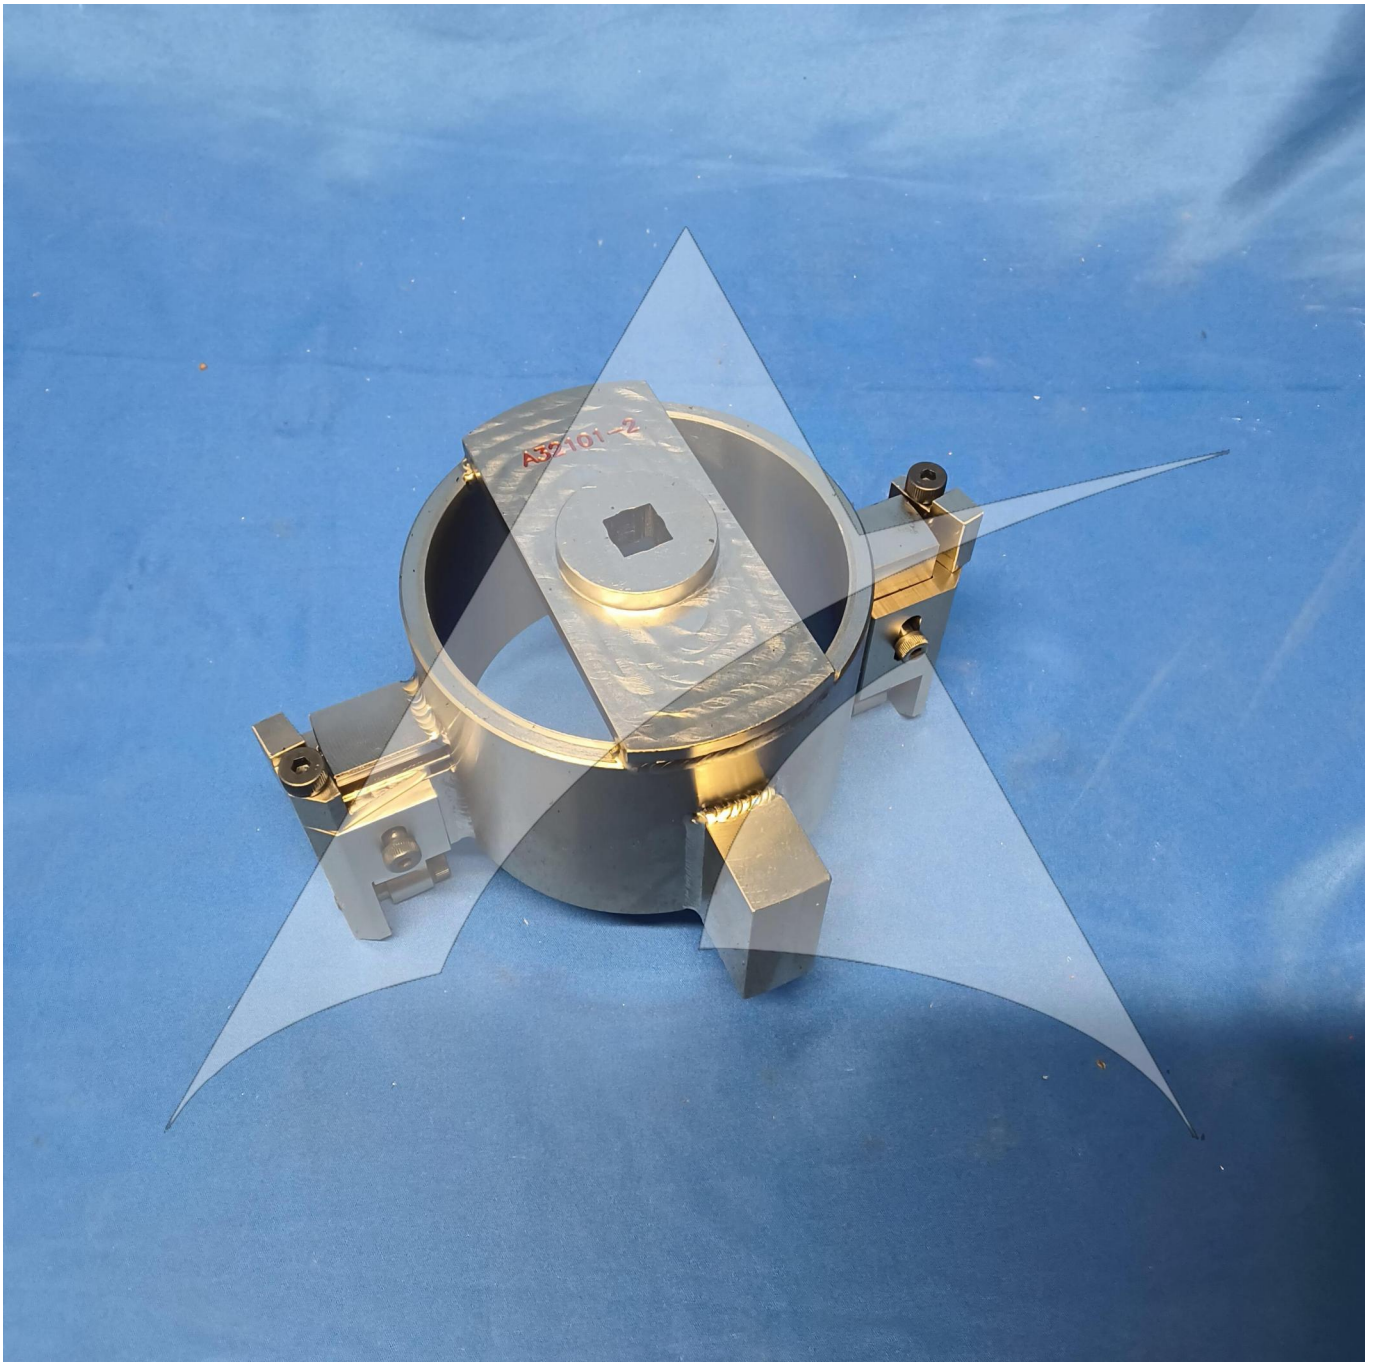

Global Sales:
Units 5 & 6, Oak Tree Place,
Matford Business Park
Exeter. Devon. EX2 8WA, UK.

Head Office:
7178 Headley ST SE,
PO Box 649
Ada, MI 49301 USA.

Part Number: A32101-1
Description: Wrench Adaptor Axle Nut
ATP Serial Number: PMH5557503EXT
Date: 2026-04-12

Image: 1 of 3

Global Sales:
Units 5 & 6, Oak Tree Place,
Matford Business Park
Exeter. Devon. EX2 8WA, UK.

Head Office:
7178 Headley ST SE,
PO Box 649
Ada, MI 49301 USA.

Part Number: A32101-1
Description: Wrench Adaptor Axle Nut
ATP Serial Number: PMH5557503EXT
Date: 2026-04-12

Image: 2 of 3

Global Sales:
Units 5 & 6, Oak Tree Place,
Matford Business Park
Exeter. Devon. EX2 8WA, UK.

Head Office:
7178 Headley ST SE,
PO Box 649
Ada, MI 49301 USA.

Part Number: A32101-1
Description: Wrench Adaptor Axle Nut
ATP Serial Number: PMH5557503EXT
Date: 2026-04-12