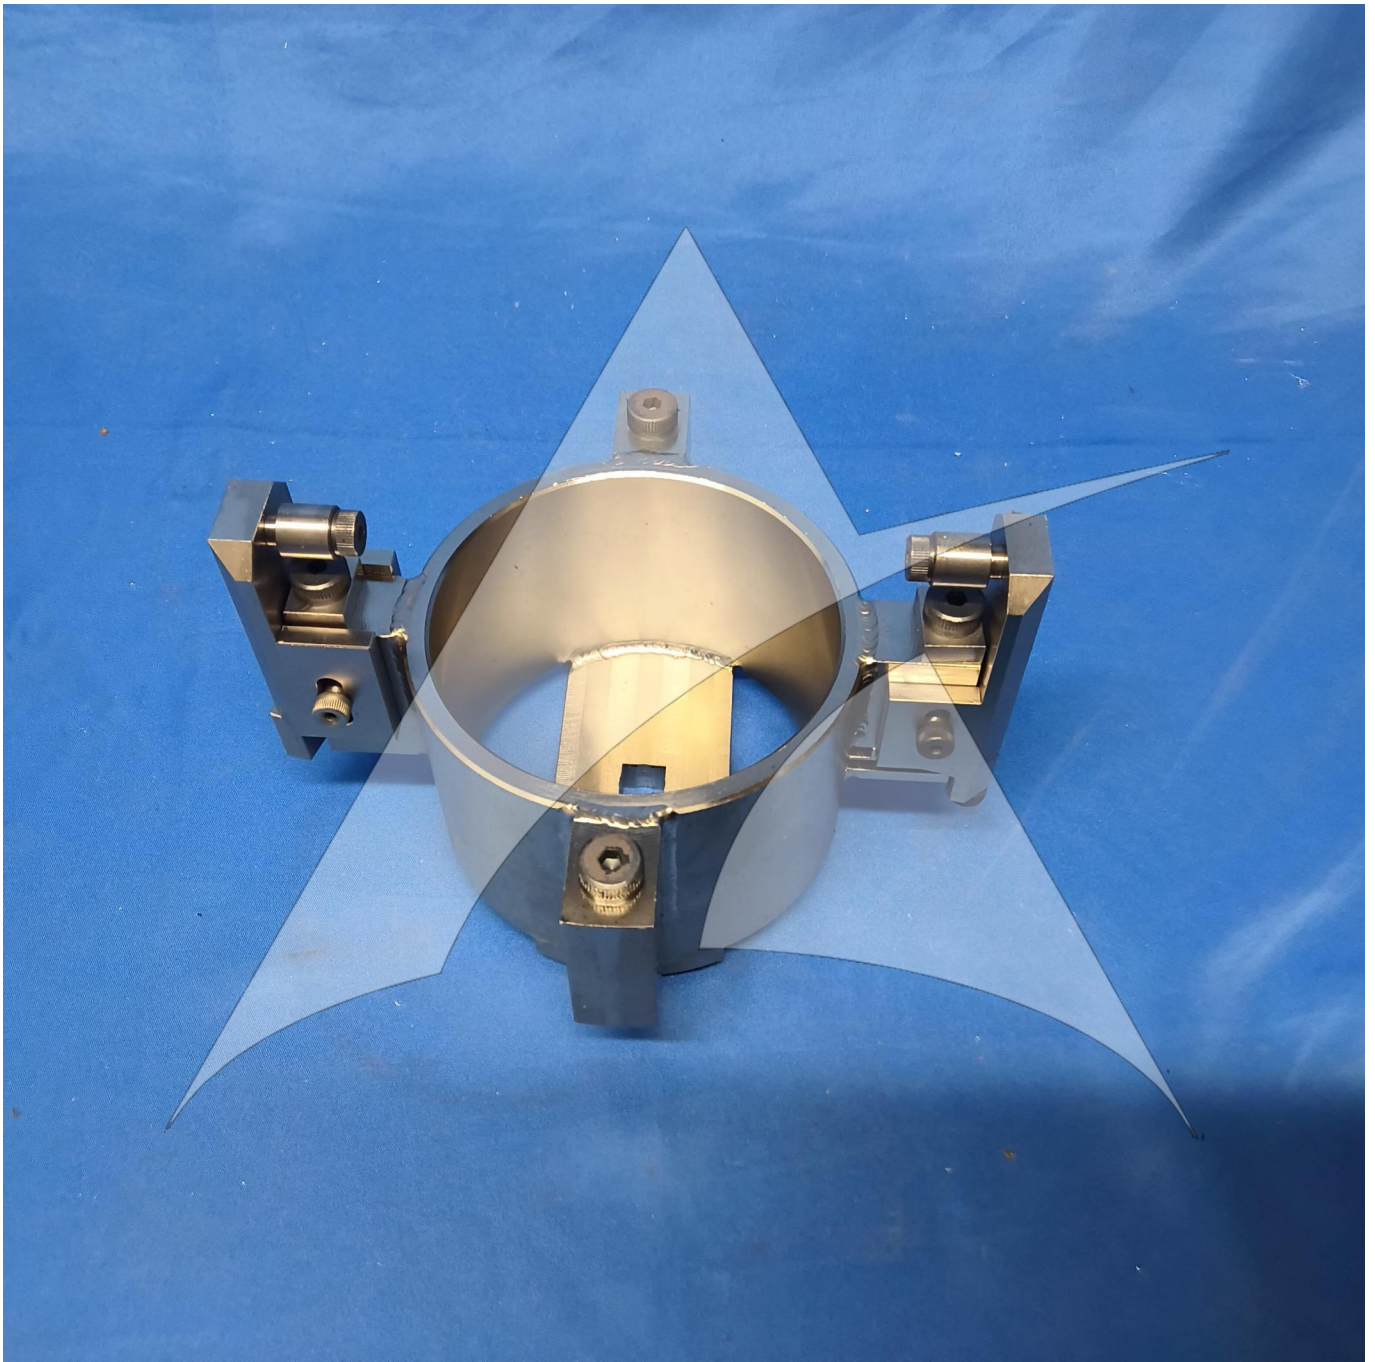

Global Sales:
Units 5 & 6, Oak Tree Place,
Matford Business Park
Exeter. Devon. EX2 8WA, UK.

Head Office:
7178 Headley ST SE,
PO Box 649
Ada, MI 49301 USA.

Part Number: A32101-1
Description: Wrench Adaptor Axle Nut
ATP Serial Number: PMH5557503EXT
Date: 2026-04-12

Image: 1 of 3

Global Sales:
Units 5 & 6, Oak Tree Place,
Matford Business Park
Exeter. Devon. EX2 8WA, UK.

Head Office:
7178 Headley ST SE,
PO Box 649
Ada, MI 49301 USA.

Part Number: A32101-1
Description: Wrench Adaptor Axle Nut
ATP Serial Number: PMH5557503EXT
Date: 2026-04-12

Image: 2 of 3

Global Sales:
Units 5 & 6, Oak Tree Place,
Matford Business Park
Exeter. Devon. EX2 8WA, UK.

Head Office:
7178 Headley ST SE,
PO Box 649
Ada, MI 49301 USA.

Part Number: A32101-1
Description: Wrench Adaptor Axle Nut
ATP Serial Number: PMH5557503EXT
Date: 2026-04-12