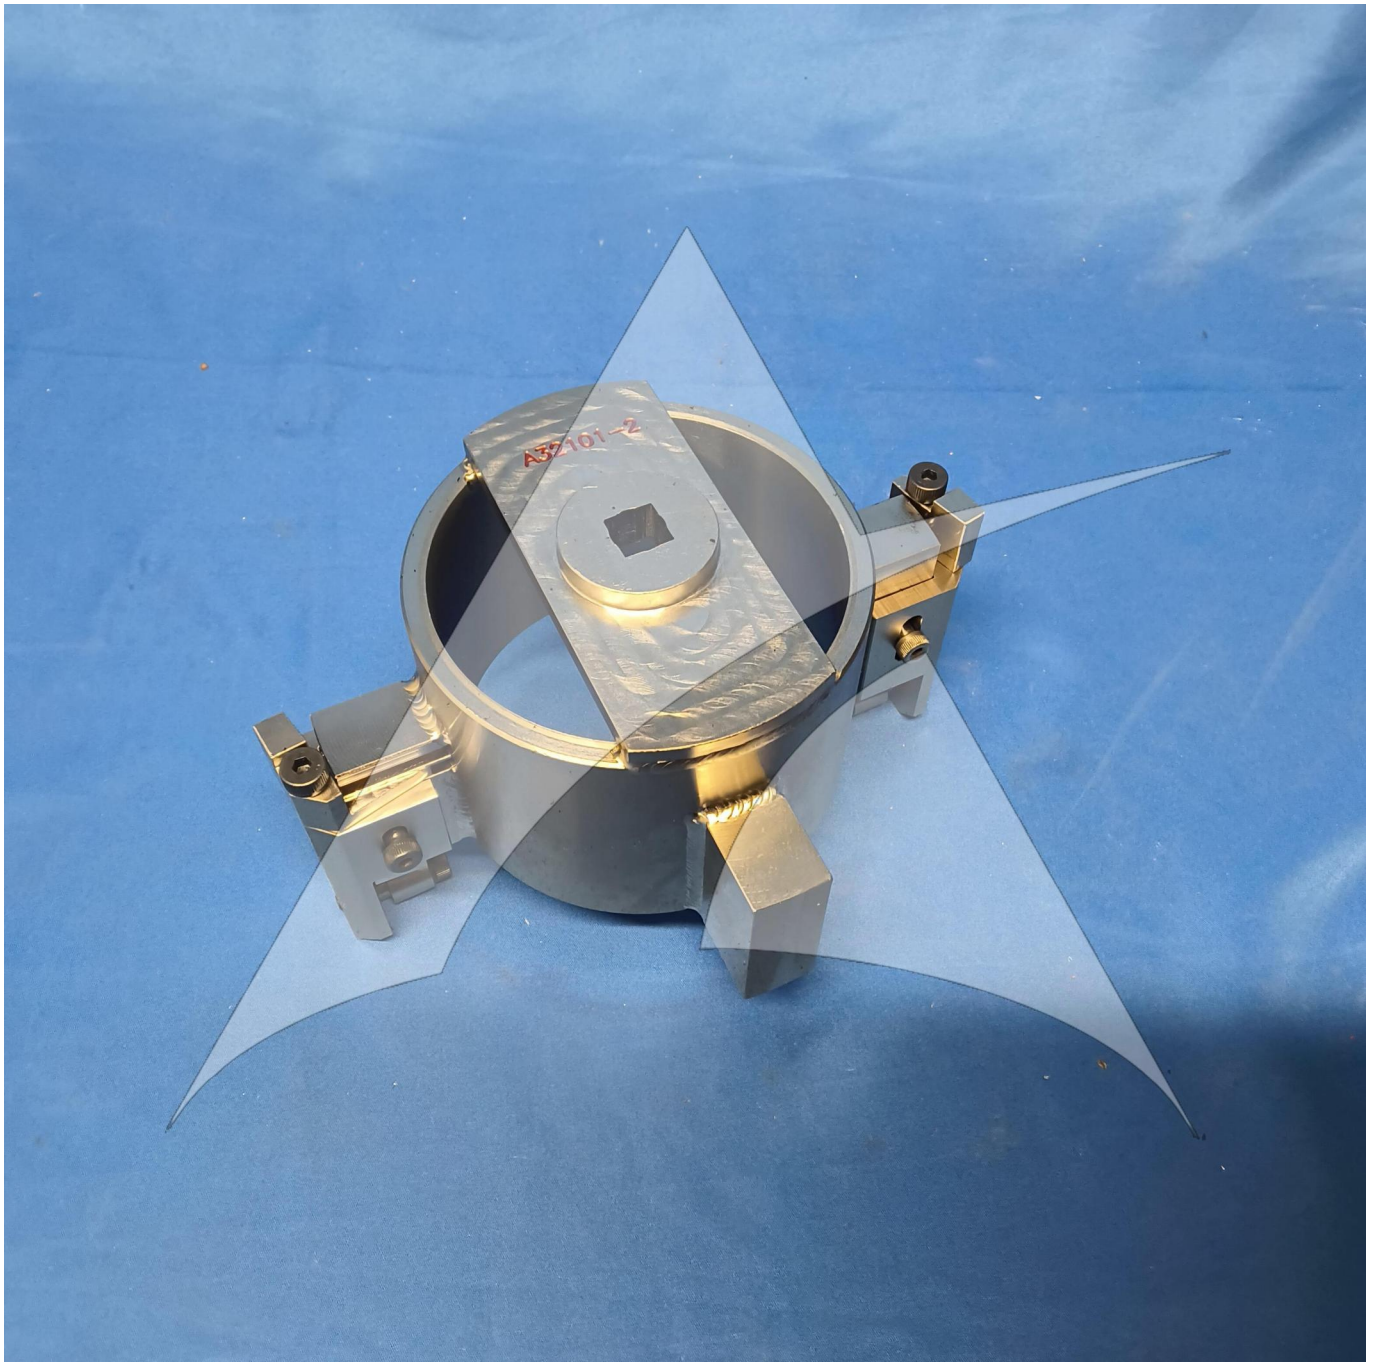

Global Sales:
Units 5 & 6, Oak Tree Place,
Matford Business Park
Exeter. Devon. EX2 8WA, UK.

Head Office:
7178 Headley ST SE,
PO Box 649
Ada, MI 49301 USA.

Part Number: A32101-1
Description: Wrench Adaptor Axle Nut
ATP Serial Number: PMH5557501EXT
Date: 2026-04-12

Image: 1 of 3

Global Sales:
Units 5 & 6, Oak Tree Place,
Matford Business Park
Exeter. Devon. EX2 8WA, UK.

Head Office:
7178 Headley ST SE,
PO Box 649
Ada, MI 49301 USA.

Part Number: A32101-1
Description: Wrench Adaptor Axle Nut
ATP Serial Number: PMH5557501EXT
Date: 2026-04-12

Image: 2 of 3

Global Sales:
Units 5 & 6, Oak Tree Place,
Matford Business Park
Exeter. Devon. EX2 8WA, UK.

Head Office:
7178 Headley ST SE,
PO Box 649
Ada, MI 49301 USA.

Part Number: A32101-1
Description: Wrench Adaptor Axle Nut
ATP Serial Number: PMH5557501EXT
Date: 2026-04-12