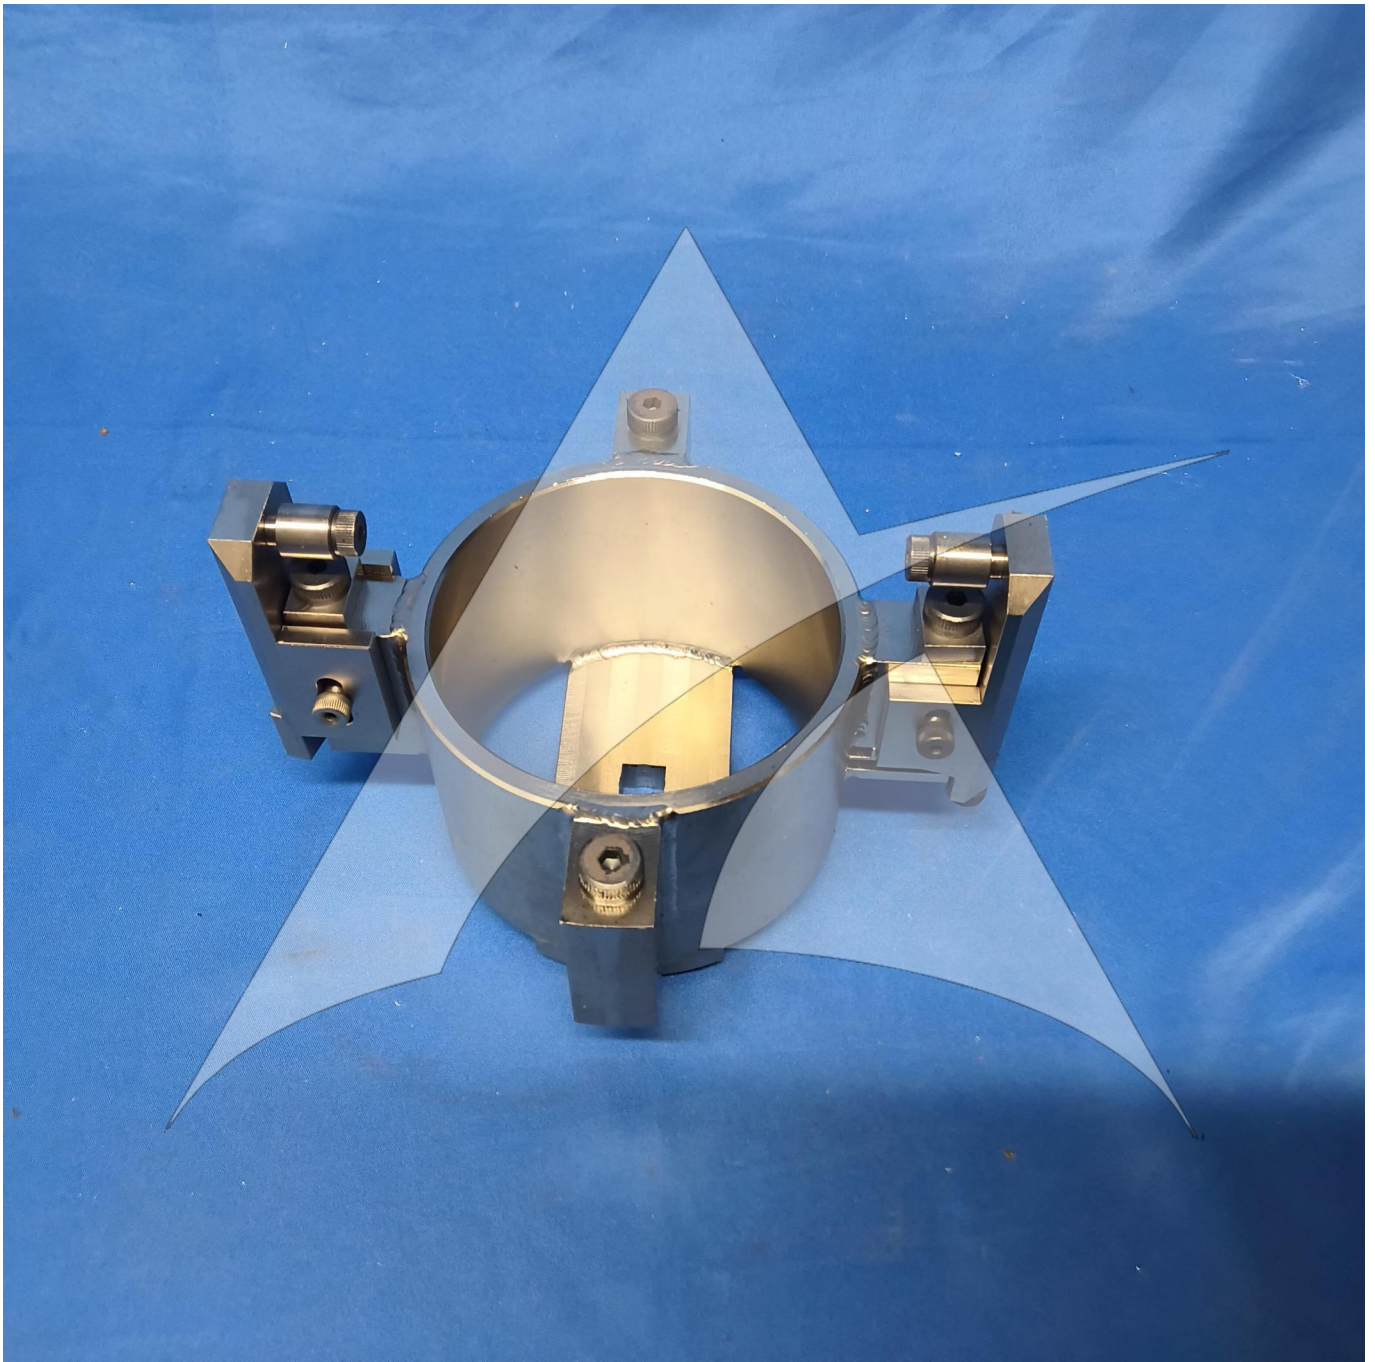

Global Sales:
Units 5 & 6, Oak Tree Place,
Matford Business Park
Exeter. Devon. EX2 8WA, UK.

Head Office:
7178 Headley ST SE,
PO Box 649
Ada, MI 49301 USA.

Part Number: A32101-1
Description: Wrench Adaptor Axle Nut
ATP Serial Number: PMH5557501EXT
Date: 2026-04-12

Image: 1 of 3

Global Sales:
Units 5 & 6, Oak Tree Place,
Matford Business Park
Exeter. Devon. EX2 8WA, UK.

Head Office:
7178 Headley ST SE,
PO Box 649
Ada, MI 49301 USA.

Part Number: A32101-1
Description: Wrench Adaptor Axle Nut
ATP Serial Number: PMH5557501EXT
Date: 2026-04-12

Image: 2 of 3

Global Sales:
Units 5 & 6, Oak Tree Place,
Matford Business Park
Exeter. Devon. EX2 8WA, UK.

Head Office:
7178 Headley ST SE,
PO Box 649
Ada, MI 49301 USA.

Part Number: A32101-1
Description: Wrench Adaptor Axle Nut
ATP Serial Number: PMH5557501EXT
Date: 2026-04-12