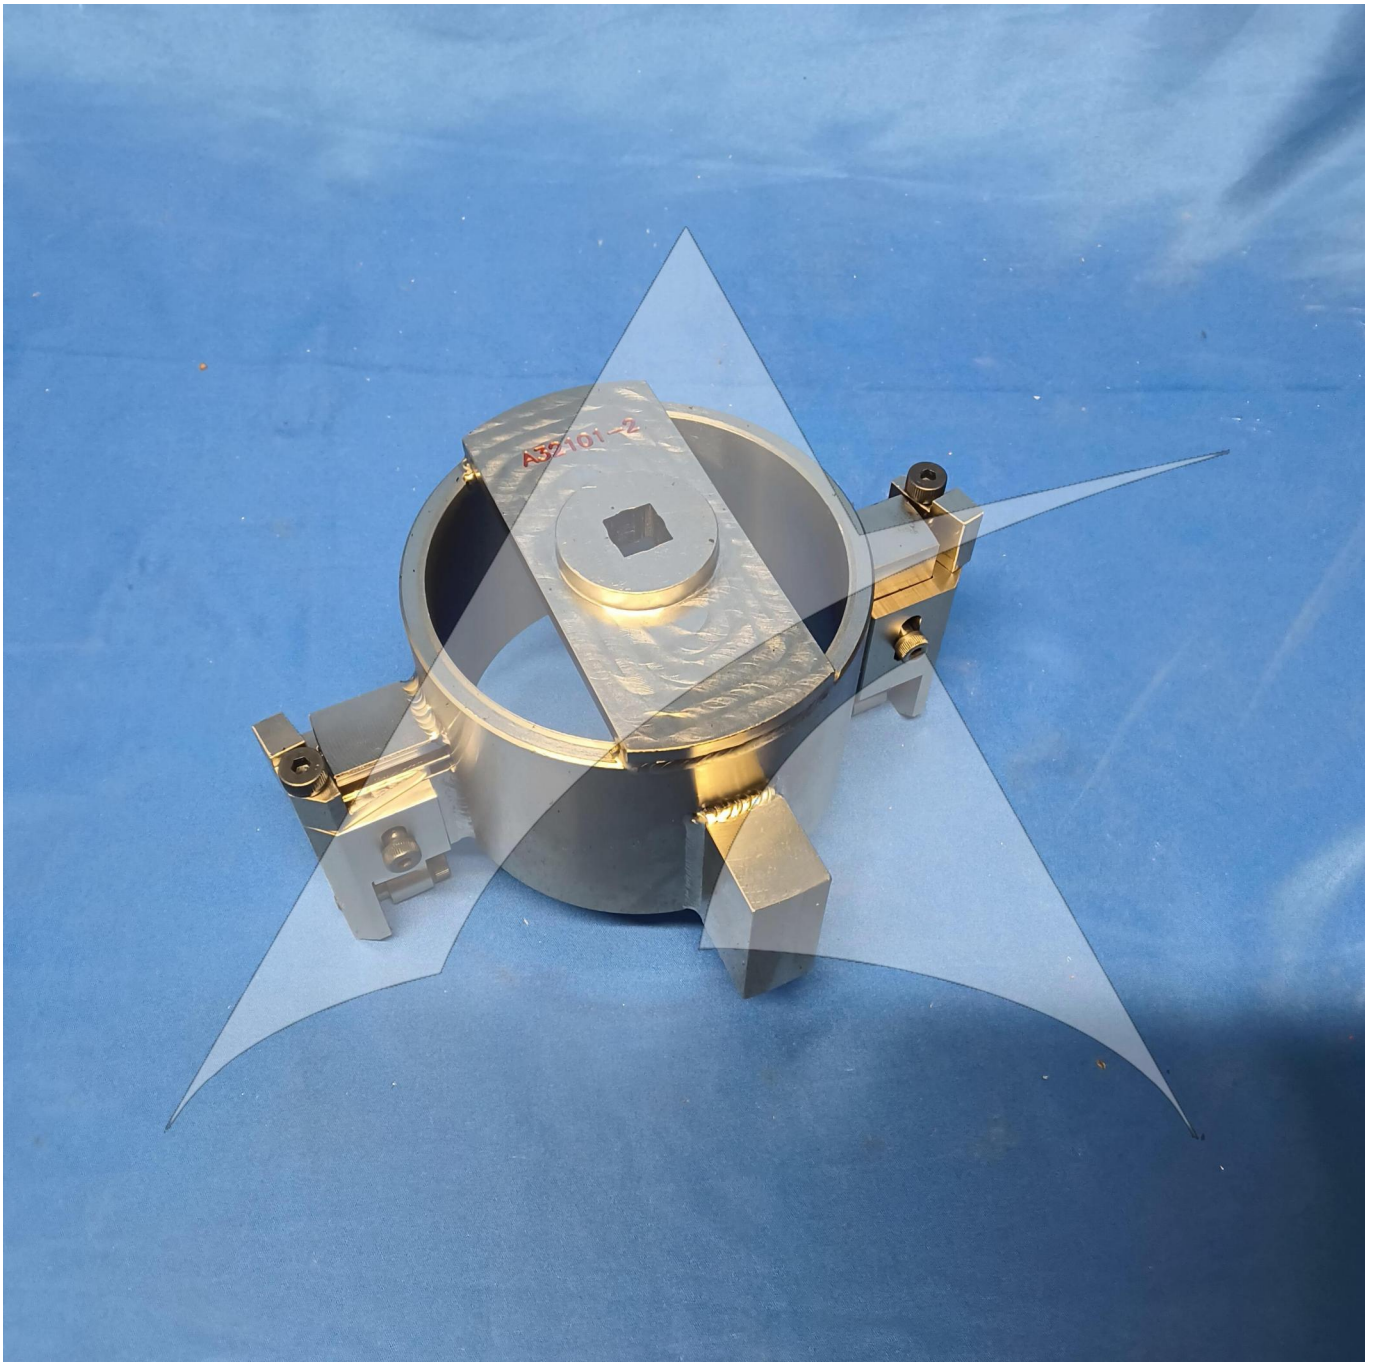

Global Sales:
Units 5 & 6, Oak Tree Place,
Matford Business Park
Exeter. Devon. EX2 8WA, UK.

Head Office:
7178 Headley ST SE,
PO Box 649
Ada, MI 49301 USA.

Part Number: A32101-1
Description: Wrench Adaptor Axle Nut
ATP Serial Number: PMH5557501EXT
Date: 2026-06-13

Image: 1 of 3

Global Sales:
Units 5 & 6, Oak Tree Place,
Matford Business Park
Exeter. Devon. EX2 8WA, UK.

Head Office:
7178 Headley ST SE,
PO Box 649
Ada, MI 49301 USA.

Part Number: A32101-1
Description: Wrench Adaptor Axle Nut
ATP Serial Number: PMH5557501EXT
Date: 2026-06-13

Image: 2 of 3

Global Sales:
Units 5 & 6, Oak Tree Place,
Matford Business Park
Exeter. Devon. EX2 8WA, UK.

Head Office:
7178 Headley ST SE,
PO Box 649
Ada, MI 49301 USA.

Part Number: A32101-1
Description: Wrench Adaptor Axle Nut
ATP Serial Number: PMH5557501EXT
Date: 2026-06-13