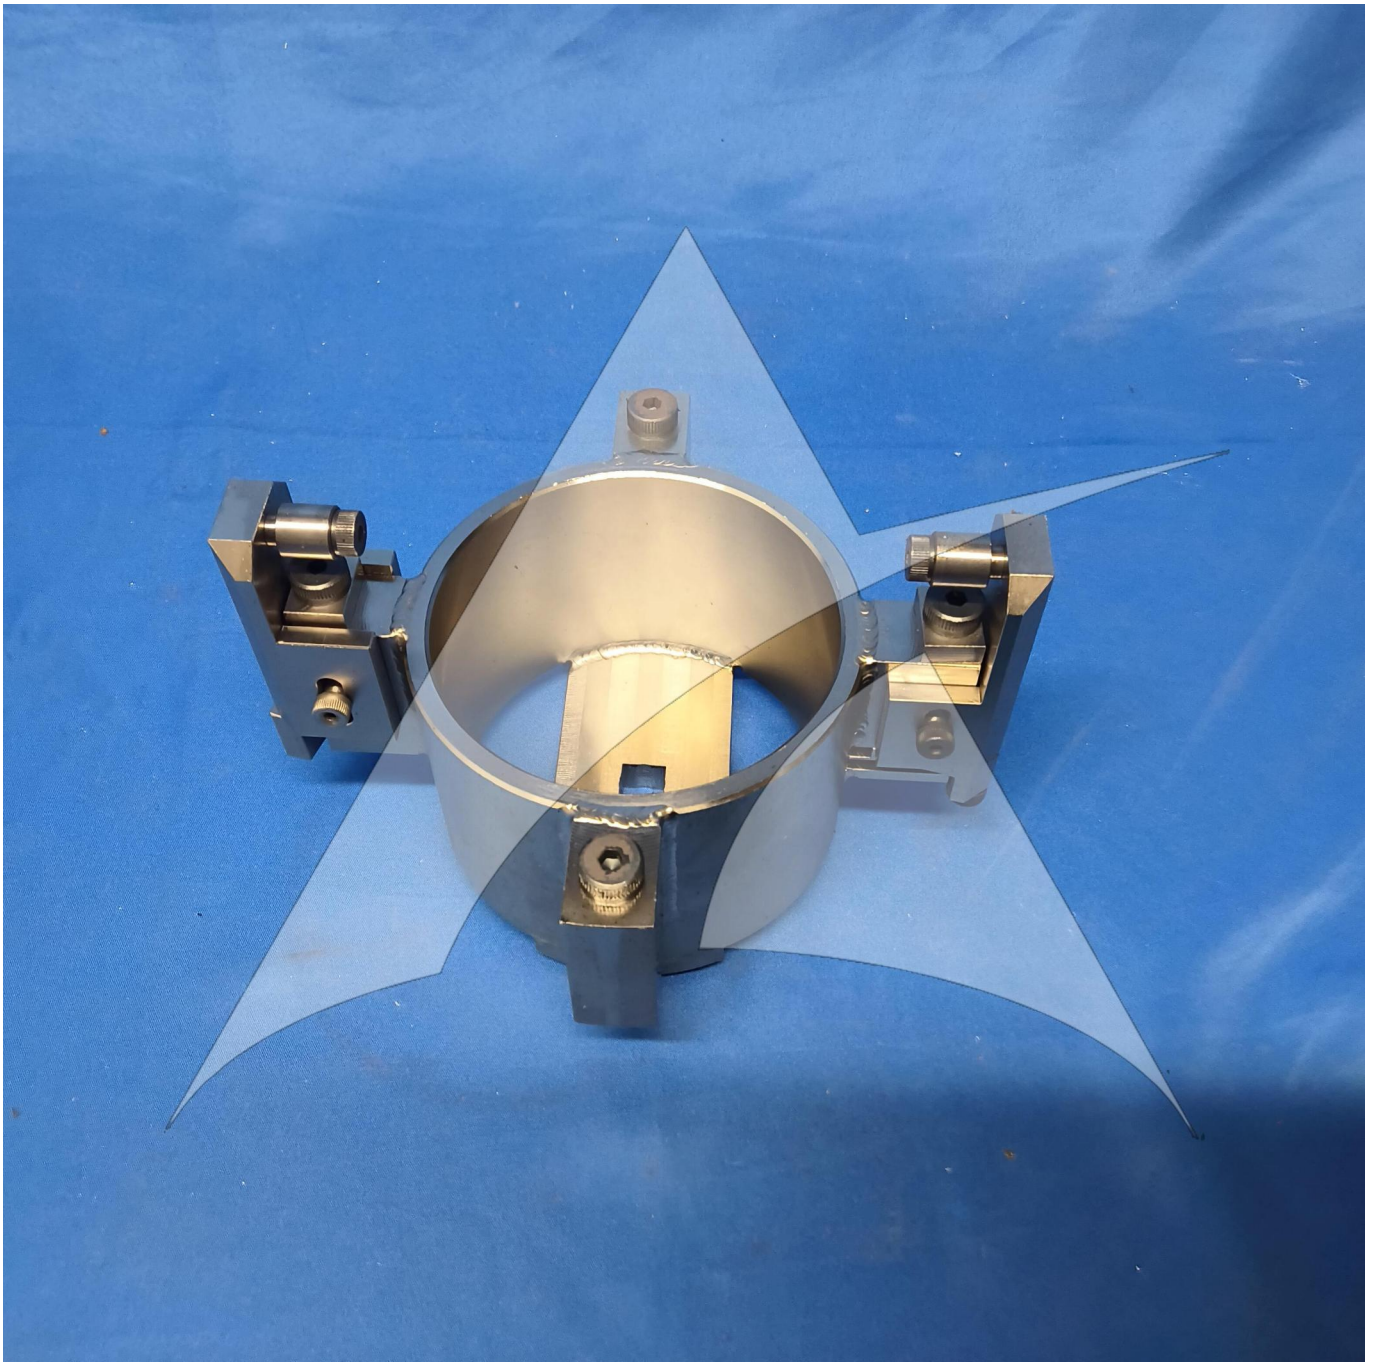

Global Sales:
Units 5 & 6, Oak Tree Place,
Matford Business Park
Exeter. Devon. EX2 8WA, UK.

Head Office:
7178 Headley ST SE,
PO Box 649
Ada, MI 49301 USA.

Part Number: A32101-1
Description: Wrench Adaptor Axle Nut
ATP Serial Number: PMH5557501EXT
Date: 2025-11-19

Image: 1 of 3

Global Sales:
Units 5 & 6, Oak Tree Place,
Matford Business Park
Exeter. Devon. EX2 8WA, UK.

Head Office:
7178 Headley ST SE,
PO Box 649
Ada, MI 49301 USA.

Part Number: A32101-1
Description: Wrench Adaptor Axle Nut
ATP Serial Number: PMH5557501EXT
Date: 2025-11-19

Image: 2 of 3

Global Sales:
Units 5 & 6, Oak Tree Place,
Matford Business Park
Exeter. Devon. EX2 8WA, UK.

Head Office:
7178 Headley ST SE,
PO Box 649
Ada, MI 49301 USA.

Part Number: A32101-1
Description: Wrench Adaptor Axle Nut
ATP Serial Number: PMH5557501EXT
Date: 2025-11-19