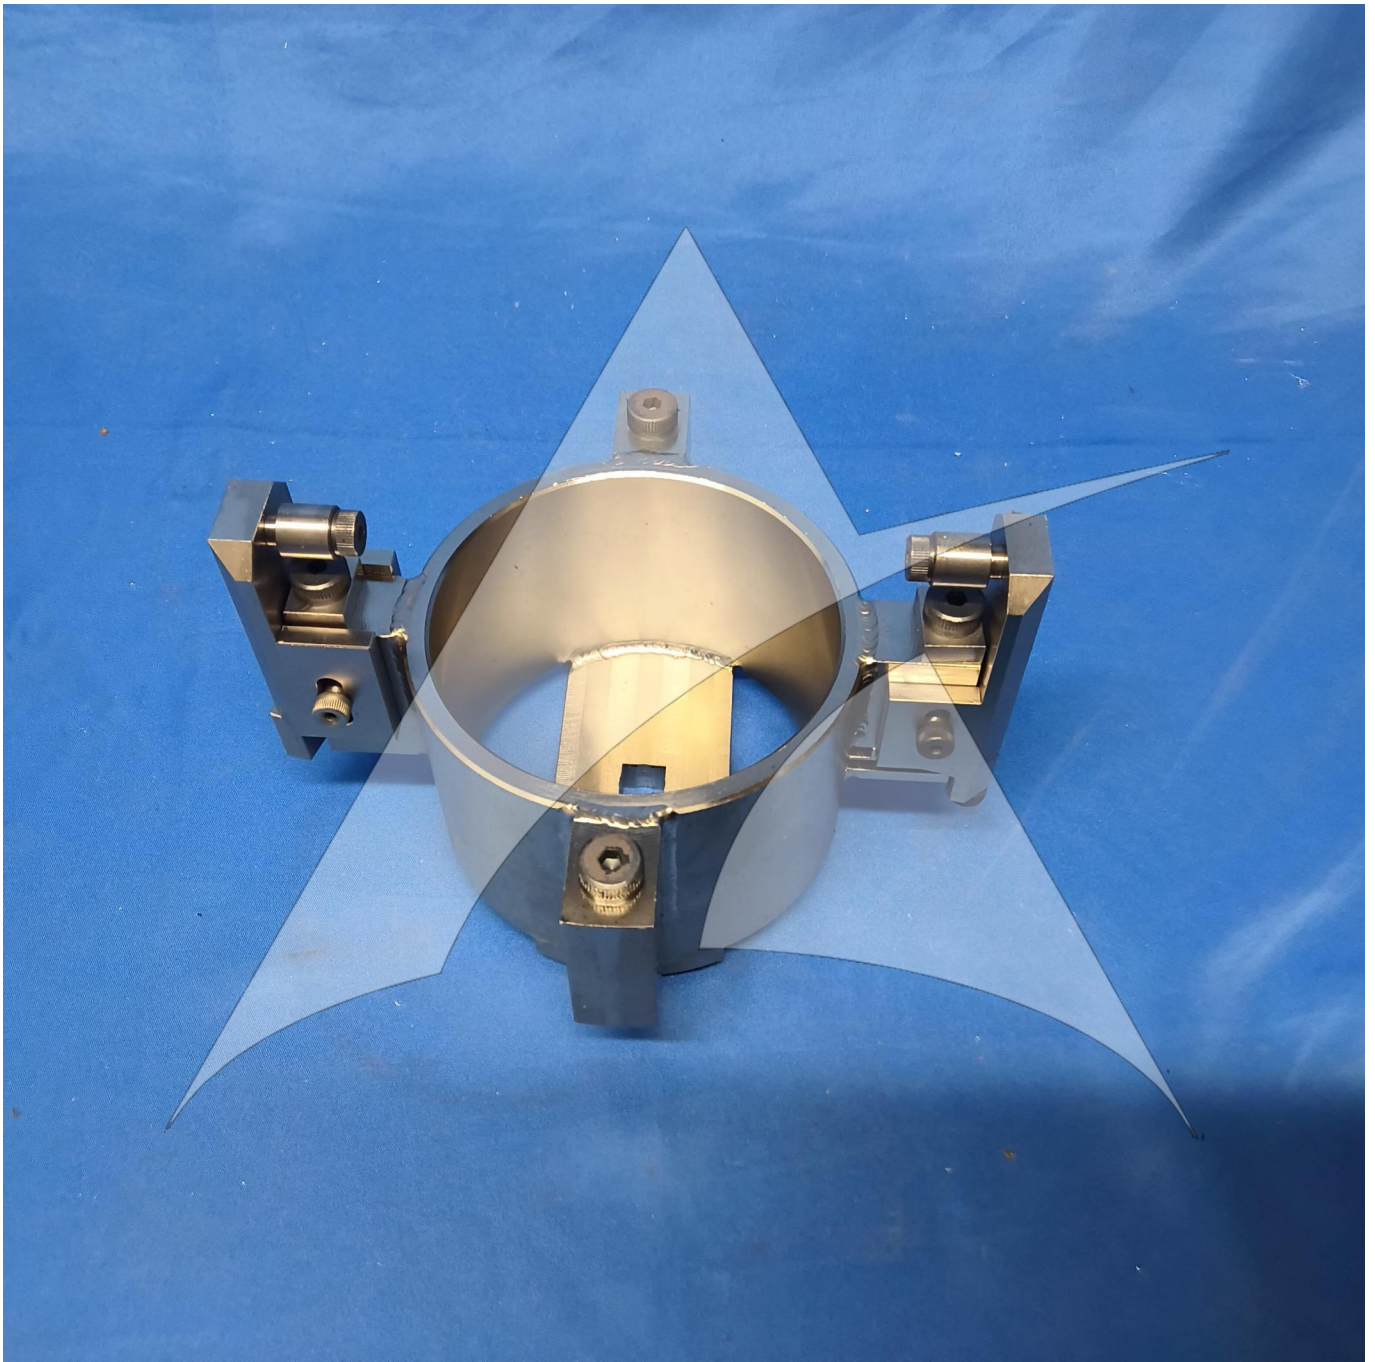

Global Sales:
Units 5 & 6, Oak Tree Place,
Matford Business Park
Exeter. Devon. EX2 8WA, UK.

Head Office:
7178 Headley ST SE,
PO Box 649
Ada, MI 49301 USA.

Part Number: A32101-1
Description: Wrench Adaptor Axle Nut
ATP Serial Number: PMH5557501EXT
Date: 2026-06-13

Image: 1 of 3

Global Sales:
Units 5 & 6, Oak Tree Place,
Matford Business Park
Exeter. Devon. EX2 8WA, UK.

Head Office:
7178 Headley ST SE,
PO Box 649
Ada, MI 49301 USA.

Part Number: A32101-1
Description: Wrench Adaptor Axle Nut
ATP Serial Number: PMH5557501EXT
Date: 2026-06-13

Image: 2 of 3

Global Sales:
Units 5 & 6, Oak Tree Place,
Matford Business Park
Exeter. Devon. EX2 8WA, UK.

Head Office:
7178 Headley ST SE,
PO Box 649
Ada, MI 49301 USA.

Part Number: A32101-1
Description: Wrench Adaptor Axle Nut
ATP Serial Number: PMH5557501EXT
Date: 2026-06-13