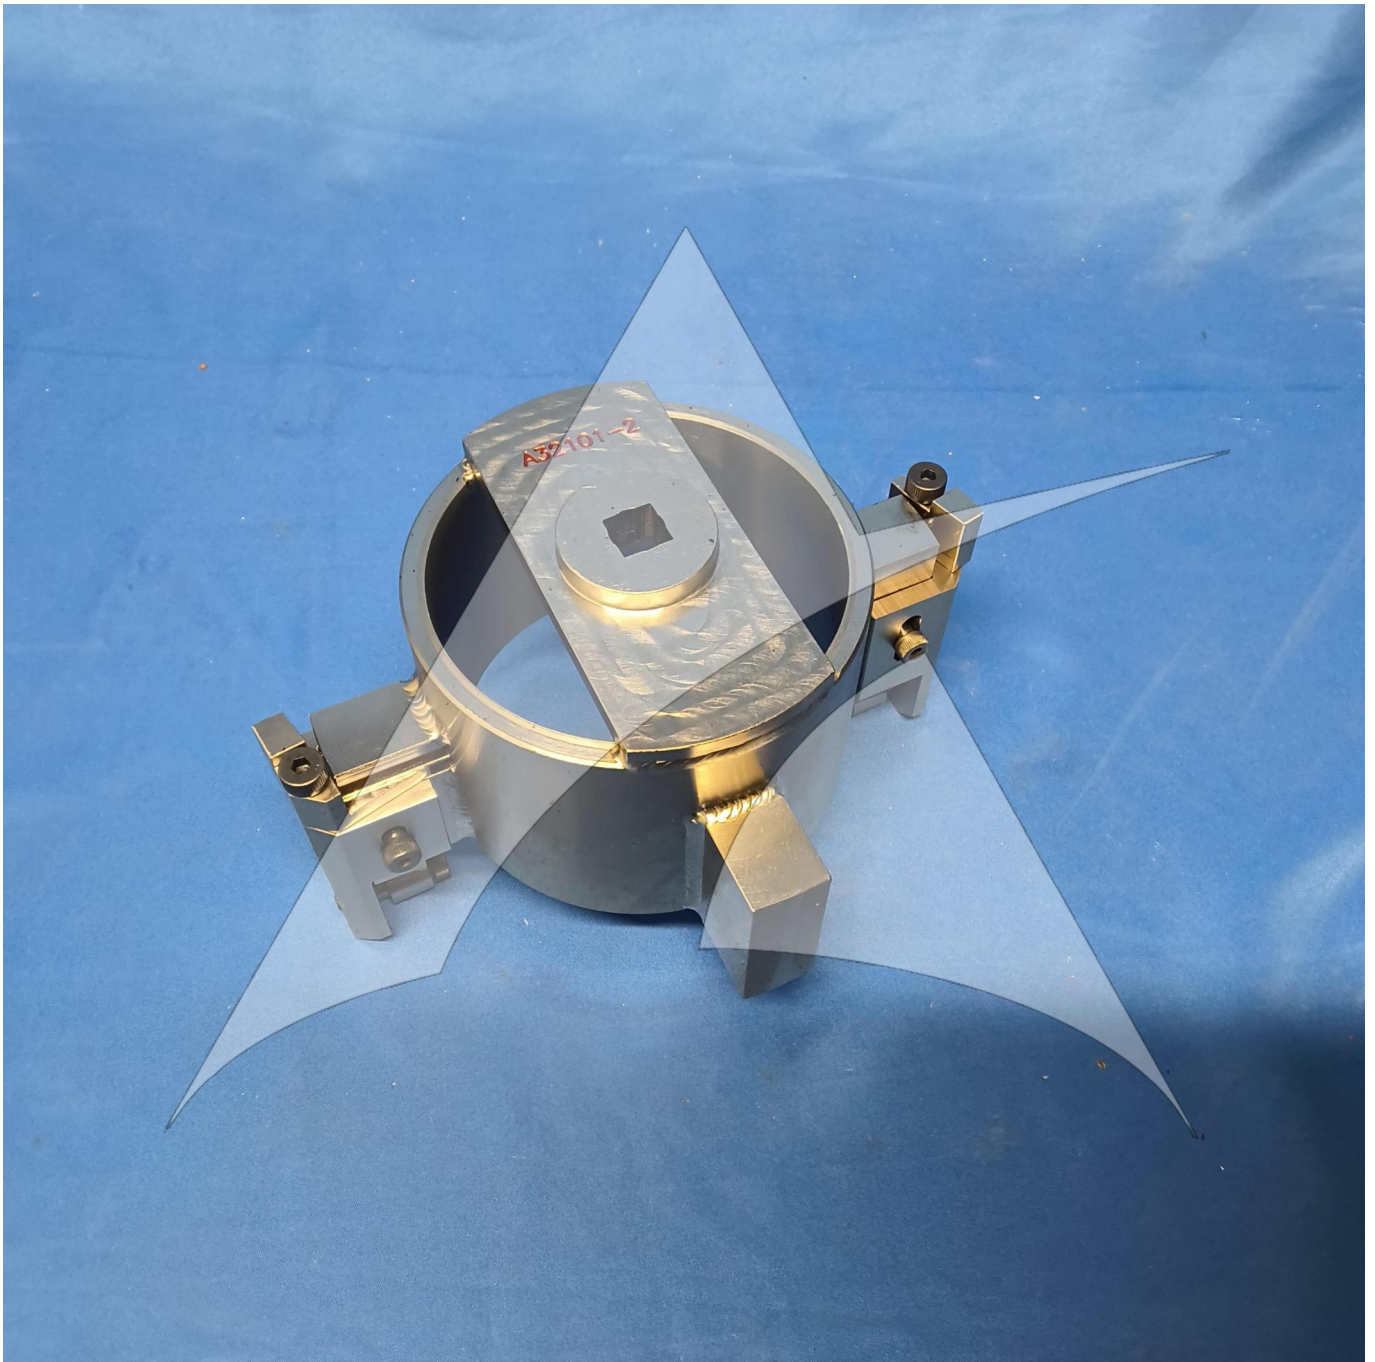

Global Sales:
Units 5 & 6, Oak Tree Place,
Matford Business Park
Exeter. Devon. EX2 8WA, UK.

Head Office:
7178 Headley ST SE,
PO Box 649
Ada, MI 49301 USA.

Part Number: A32101-1
Description: Wrench Adaptor Axle Nut
ATP Serial Number: PMH5557501EXT
Date: 2025-11-19

Image: 1 of 3

Global Sales:
Units 5 & 6, Oak Tree Place,
Matford Business Park
Exeter. Devon. EX2 8WA, UK.

Head Office:
7178 Headley ST SE,
PO Box 649
Ada, MI 49301 USA.

Part Number: A32101-1
Description: Wrench Adaptor Axle Nut
ATP Serial Number: PMH5557501EXT
Date: 2025-11-19

Image: 2 of 3

Global Sales:
Units 5 & 6, Oak Tree Place,
Matford Business Park
Exeter. Devon. EX2 8WA, UK.

Head Office:
7178 Headley ST SE,
PO Box 649
Ada, MI 49301 USA.

Part Number: A32101-1
Description: Wrench Adaptor Axle Nut
ATP Serial Number: PMH5557501EXT
Date: 2025-11-19