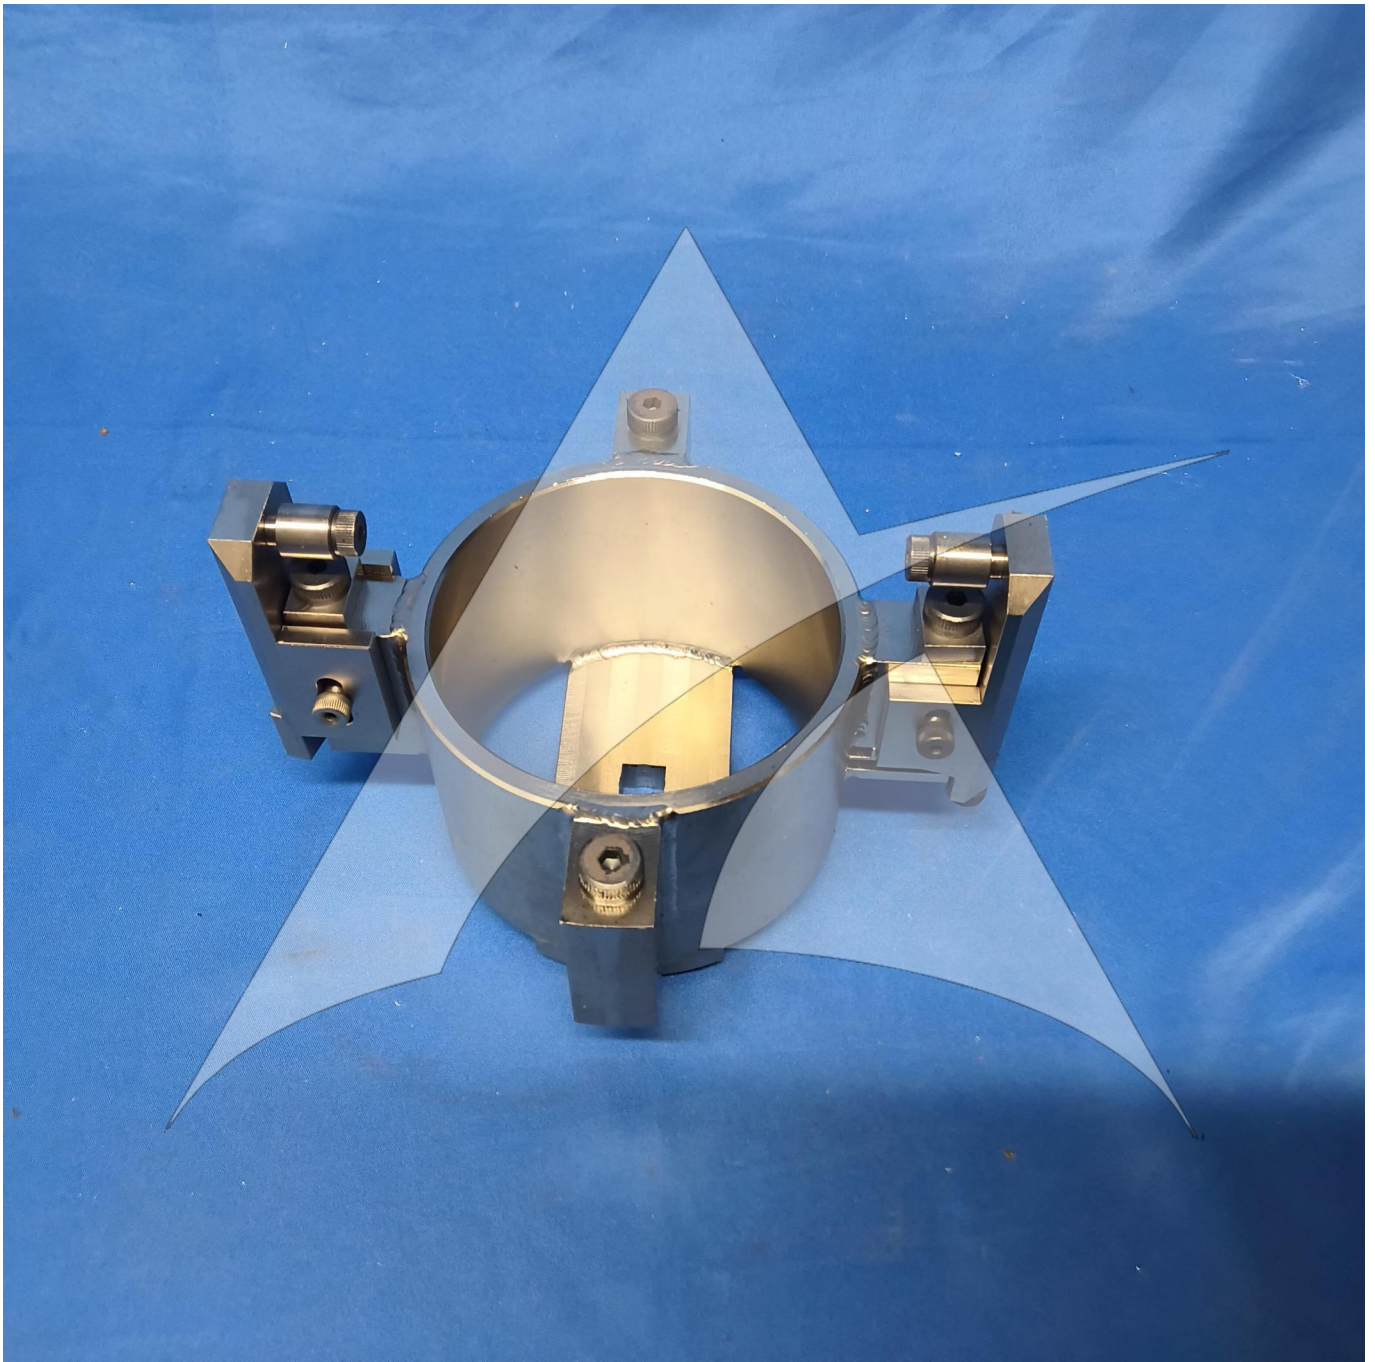

Global Sales:
Units 5 & 6, Oak Tree Place,
Matford Business Park
Exeter. Devon. EX2 8WA, UK.

Head Office:
7178 Headley ST SE,
PO Box 649
Ada, MI 49301 USA.

Part Number: A32101-1
Description: Wrench Adaptor Axle Nut
ATP Serial Number: PMH5557500EXT
Date: 2026-04-12

Image: 1 of 3

Global Sales:
Units 5 & 6, Oak Tree Place,
Matford Business Park
Exeter. Devon. EX2 8WA, UK.

Head Office:
7178 Headley ST SE,
PO Box 649
Ada, MI 49301 USA.

Part Number: A32101-1
Description: Wrench Adaptor Axle Nut
ATP Serial Number: PMH5557500EXT
Date: 2026-04-12

Image: 2 of 3

Global Sales:
Units 5 & 6, Oak Tree Place,
Matford Business Park
Exeter. Devon. EX2 8WA, UK.

Head Office:
7178 Headley ST SE,
PO Box 649
Ada, MI 49301 USA.

Part Number: A32101-1
Description: Wrench Adaptor Axle Nut
ATP Serial Number: PMH5557500EXT
Date: 2026-04-12