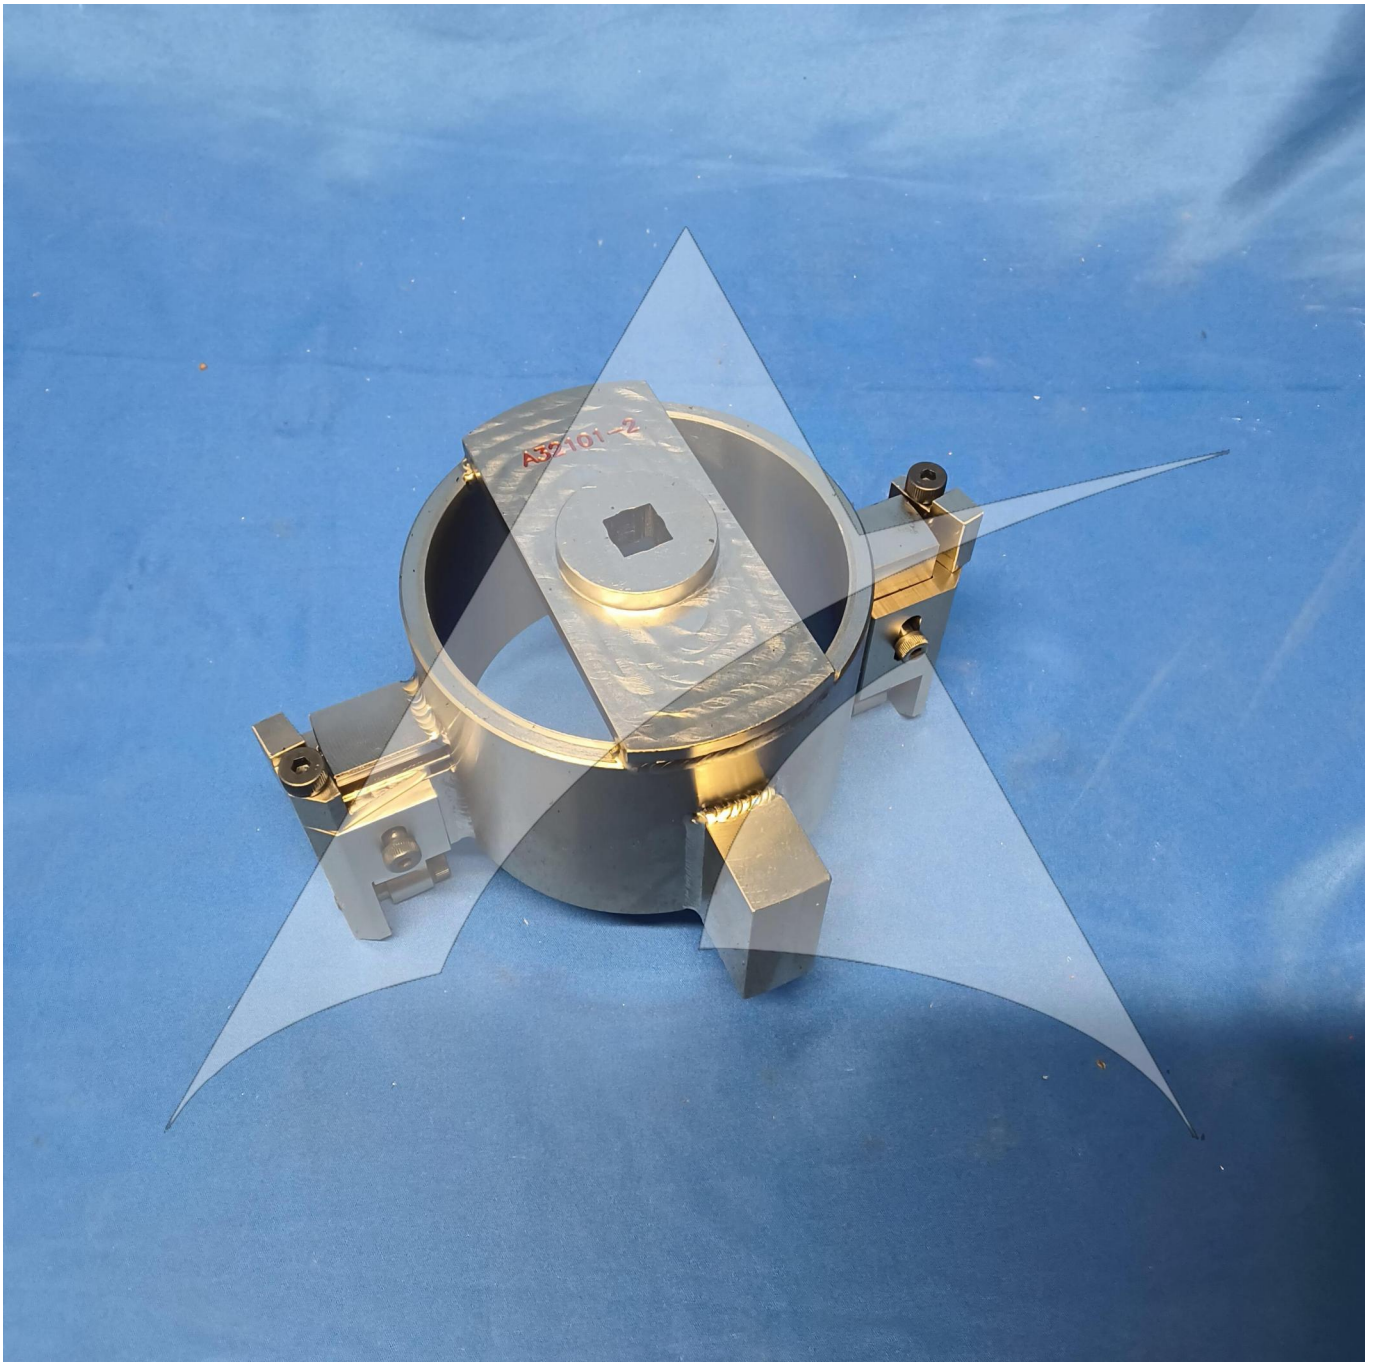

Global Sales:
Units 5 & 6, Oak Tree Place,
Matford Business Park
Exeter. Devon. EX2 8WA, UK.

Head Office:
7178 Headley ST SE,
PO Box 649
Ada, MI 49301 USA.

Part Number: A32101-1
Description: Wrench Adaptor Axle Nut
ATP Serial Number: PMH5557500EXT
Date: 2026-04-12

Image: 1 of 3

Global Sales:
Units 5 & 6, Oak Tree Place,
Matford Business Park
Exeter. Devon. EX2 8WA, UK.

Head Office:
7178 Headley ST SE,
PO Box 649
Ada, MI 49301 USA.

Part Number: A32101-1
Description: Wrench Adaptor Axle Nut
ATP Serial Number: PMH5557500EXT
Date: 2026-04-12

Image: 2 of 3

Global Sales:
Units 5 & 6, Oak Tree Place,
Matford Business Park
Exeter. Devon. EX2 8WA, UK.

Head Office:
7178 Headley ST SE,
PO Box 649
Ada, MI 49301 USA.

Part Number: A32101-1
Description: Wrench Adaptor Axle Nut
ATP Serial Number: PMH5557500EXT
Date: 2026-04-12