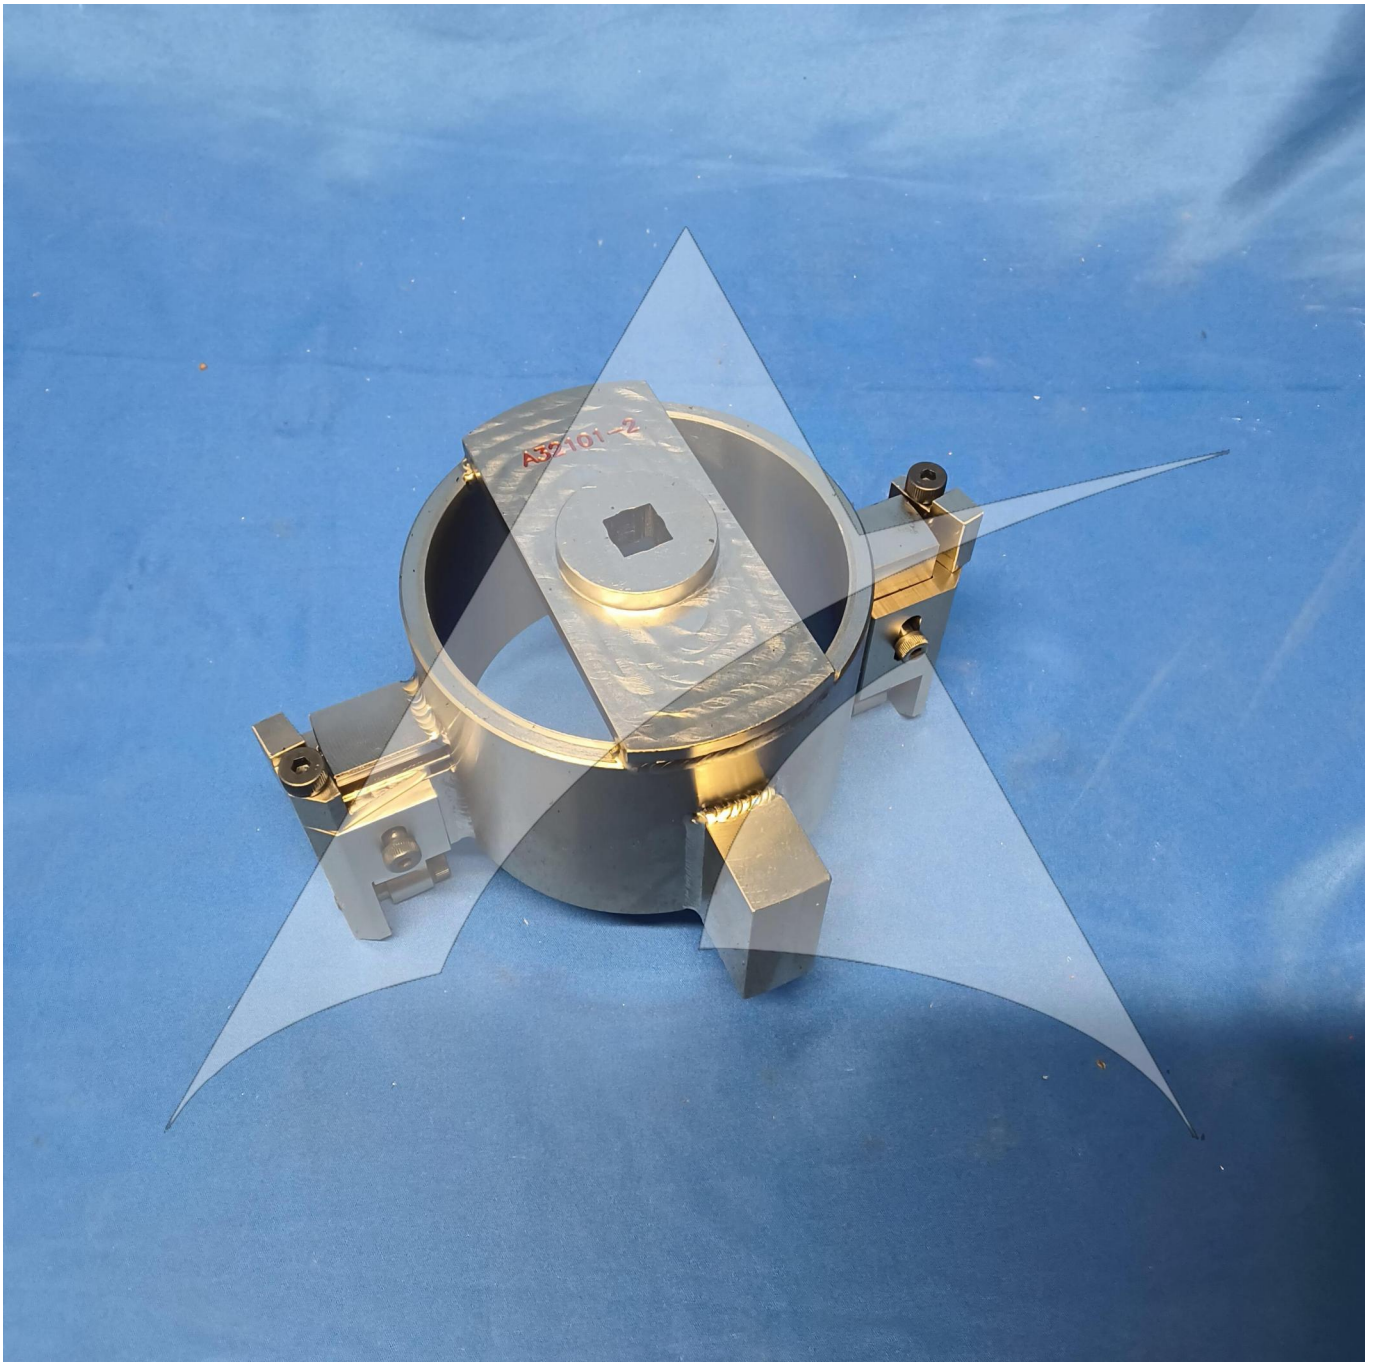

Global Sales:
Units 5 & 6, Oak Tree Place,
Matford Business Park
Exeter. Devon. EX2 8WA, UK.

Head Office:
7178 Headley ST SE,
PO Box 649
Ada, MI 49301 USA.

Part Number: A32101-1
Description: Wrench Adaptor Axle Nut
ATP Serial Number: PMH5557499EXT
Date: 2026-06-13

Image: 1 of 3

Global Sales:
Units 5 & 6, Oak Tree Place,
Matford Business Park
Exeter. Devon. EX2 8WA, UK.

Head Office:
7178 Headley ST SE,
PO Box 649
Ada, MI 49301 USA.

Part Number: A32101-1
Description: Wrench Adaptor Axle Nut
ATP Serial Number: PMH5557499EXT
Date: 2026-06-13

Image: 2 of 3

Global Sales:
Units 5 & 6, Oak Tree Place,
Matford Business Park
Exeter. Devon. EX2 8WA, UK.

Head Office:
7178 Headley ST SE,
PO Box 649
Ada, MI 49301 USA.

Part Number: A32101-1
Description: Wrench Adaptor Axle Nut
ATP Serial Number: PMH5557499EXT
Date: 2026-06-13