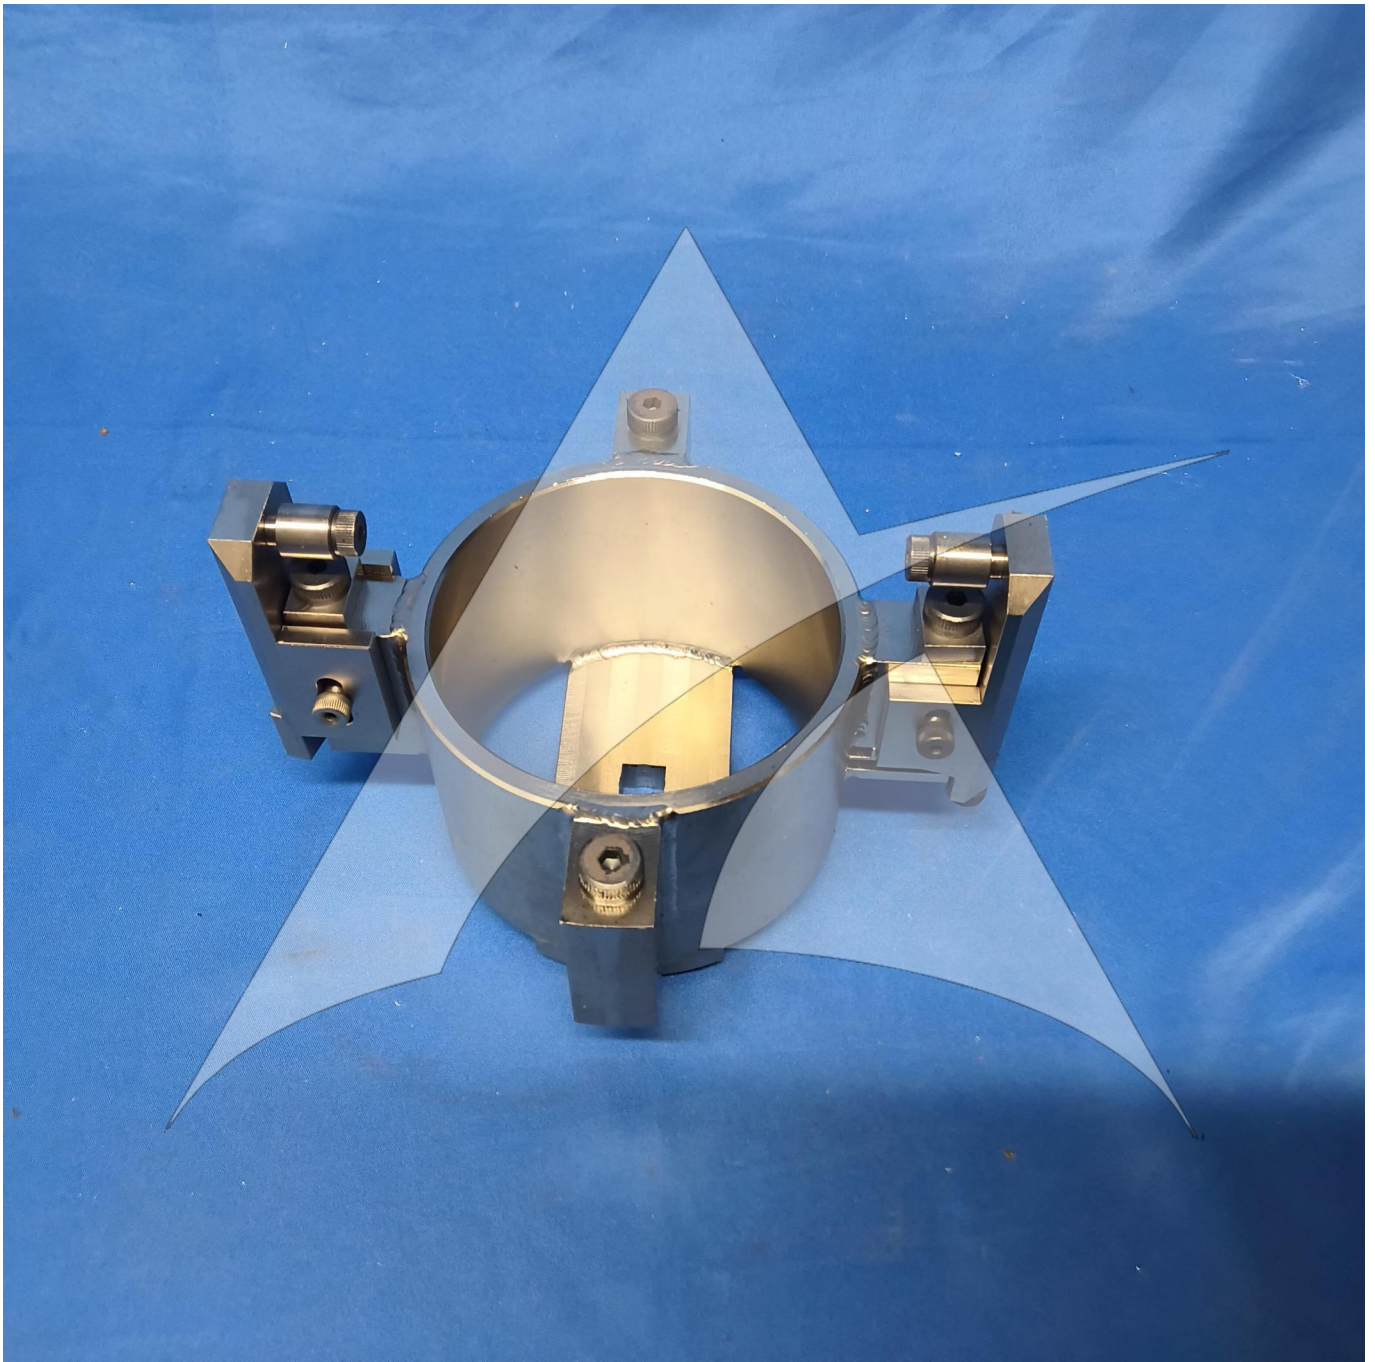

Global Sales:
Units 5 & 6, Oak Tree Place,
Matford Business Park
Exeter. Devon. EX2 8WA, UK.

Head Office:
7178 Headley ST SE,
PO Box 649
Ada, MI 49301 USA.

Part Number: A32101-1
Description: Wrench Adaptor Axle Nut
ATP Serial Number: PMH5557499EXT
Date: 2026-06-13

Image: 1 of 3

Global Sales:
Units 5 & 6, Oak Tree Place,
Matford Business Park
Exeter. Devon. EX2 8WA, UK.

Head Office:
7178 Headley ST SE,
PO Box 649
Ada, MI 49301 USA.

Part Number: A32101-1
Description: Wrench Adaptor Axle Nut
ATP Serial Number: PMH5557499EXT
Date: 2026-06-13

Image: 2 of 3

Global Sales:
Units 5 & 6, Oak Tree Place,
Matford Business Park
Exeter. Devon. EX2 8WA, UK.

Head Office:
7178 Headley ST SE,
PO Box 649
Ada, MI 49301 USA.

Part Number: A32101-1
Description: Wrench Adaptor Axle Nut
ATP Serial Number: PMH5557499EXT
Date: 2026-06-13