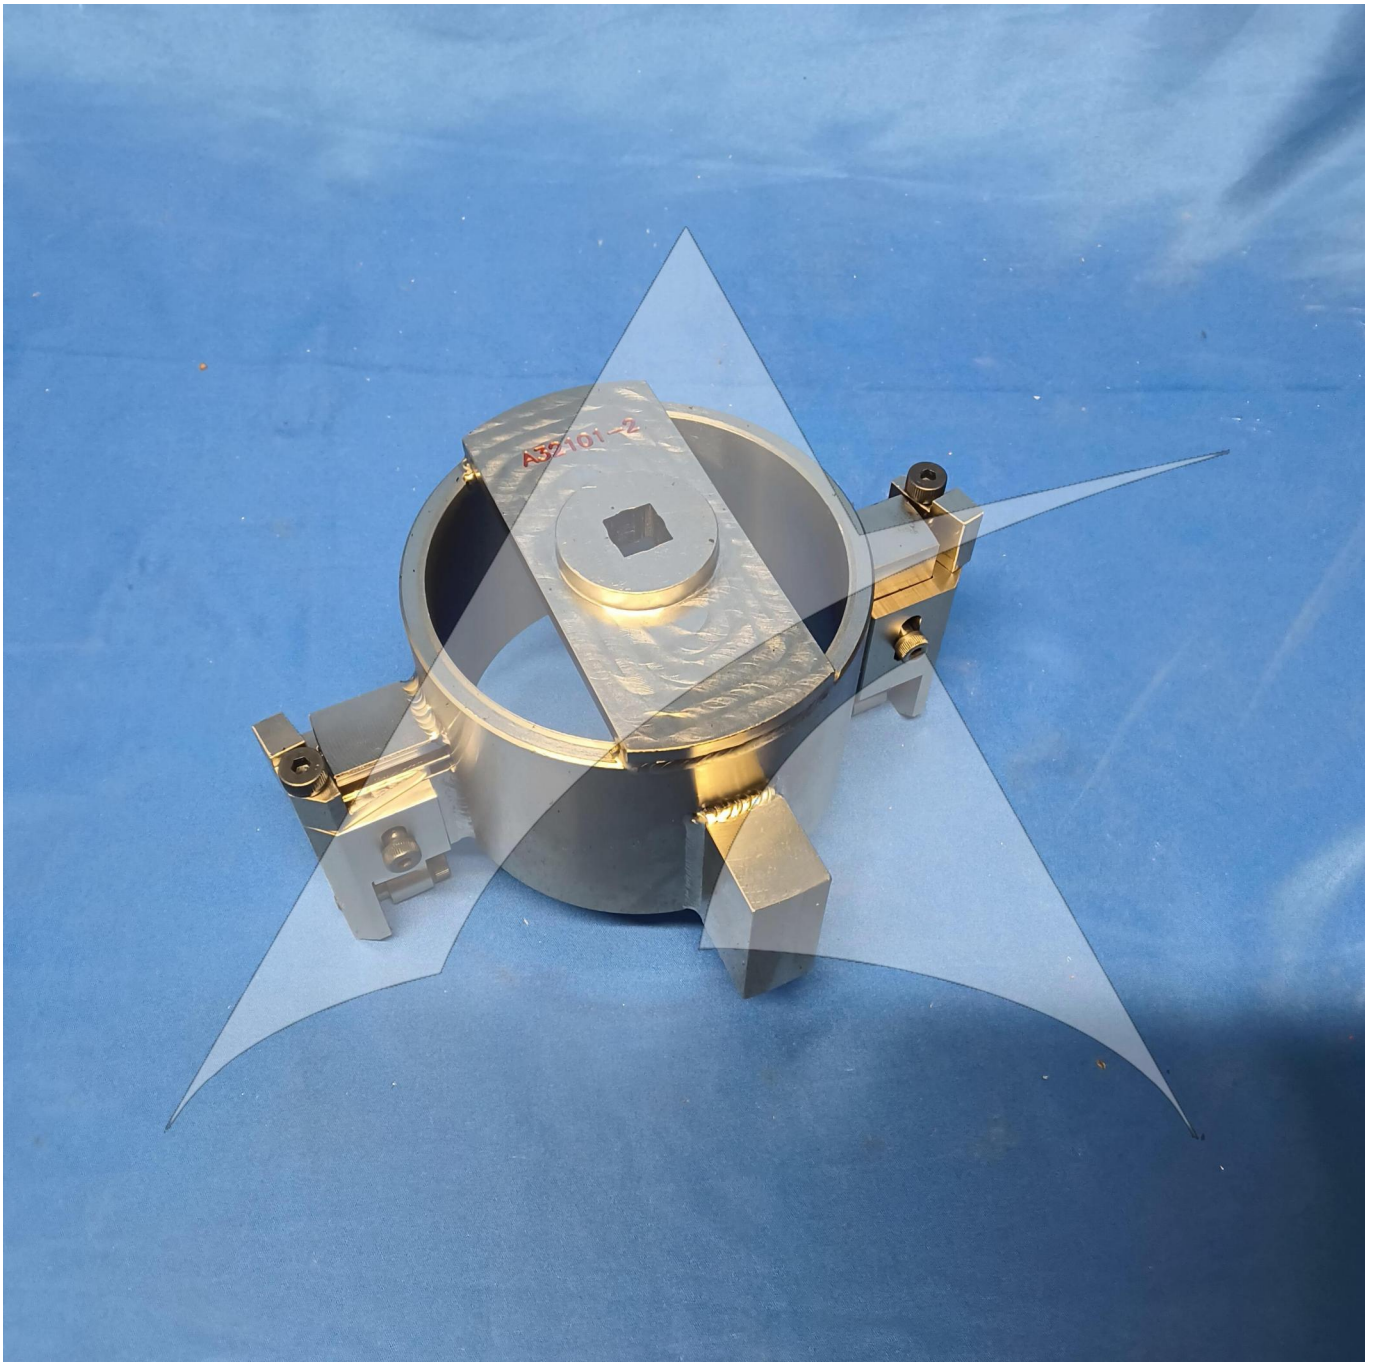

Global Sales:
Units 5 & 6, Oak Tree Place,
Matford Business Park
Exeter. Devon. EX2 8WA, UK.

Head Office:
7178 Headley ST SE,
PO Box 649
Ada, MI 49301 USA.

Part Number: A32101-1
Description: Wrench Adaptor Axle Nut
ATP Serial Number: PMH5557498EXT
Date: 2026-04-12

Image: 1 of 3

Global Sales:
Units 5 & 6, Oak Tree Place,
Matford Business Park
Exeter. Devon. EX2 8WA, UK.

Head Office:
7178 Headley ST SE,
PO Box 649
Ada, MI 49301 USA.

Part Number: A32101-1
Description: Wrench Adaptor Axle Nut
ATP Serial Number: PMH5557498EXT
Date: 2026-04-12

Image: 2 of 3

Global Sales:
Units 5 & 6, Oak Tree Place,
Matford Business Park
Exeter. Devon. EX2 8WA, UK.

Head Office:
7178 Headley ST SE,
PO Box 649
Ada, MI 49301 USA.

Part Number: A32101-1
Description: Wrench Adaptor Axle Nut
ATP Serial Number: PMH5557498EXT
Date: 2026-04-12