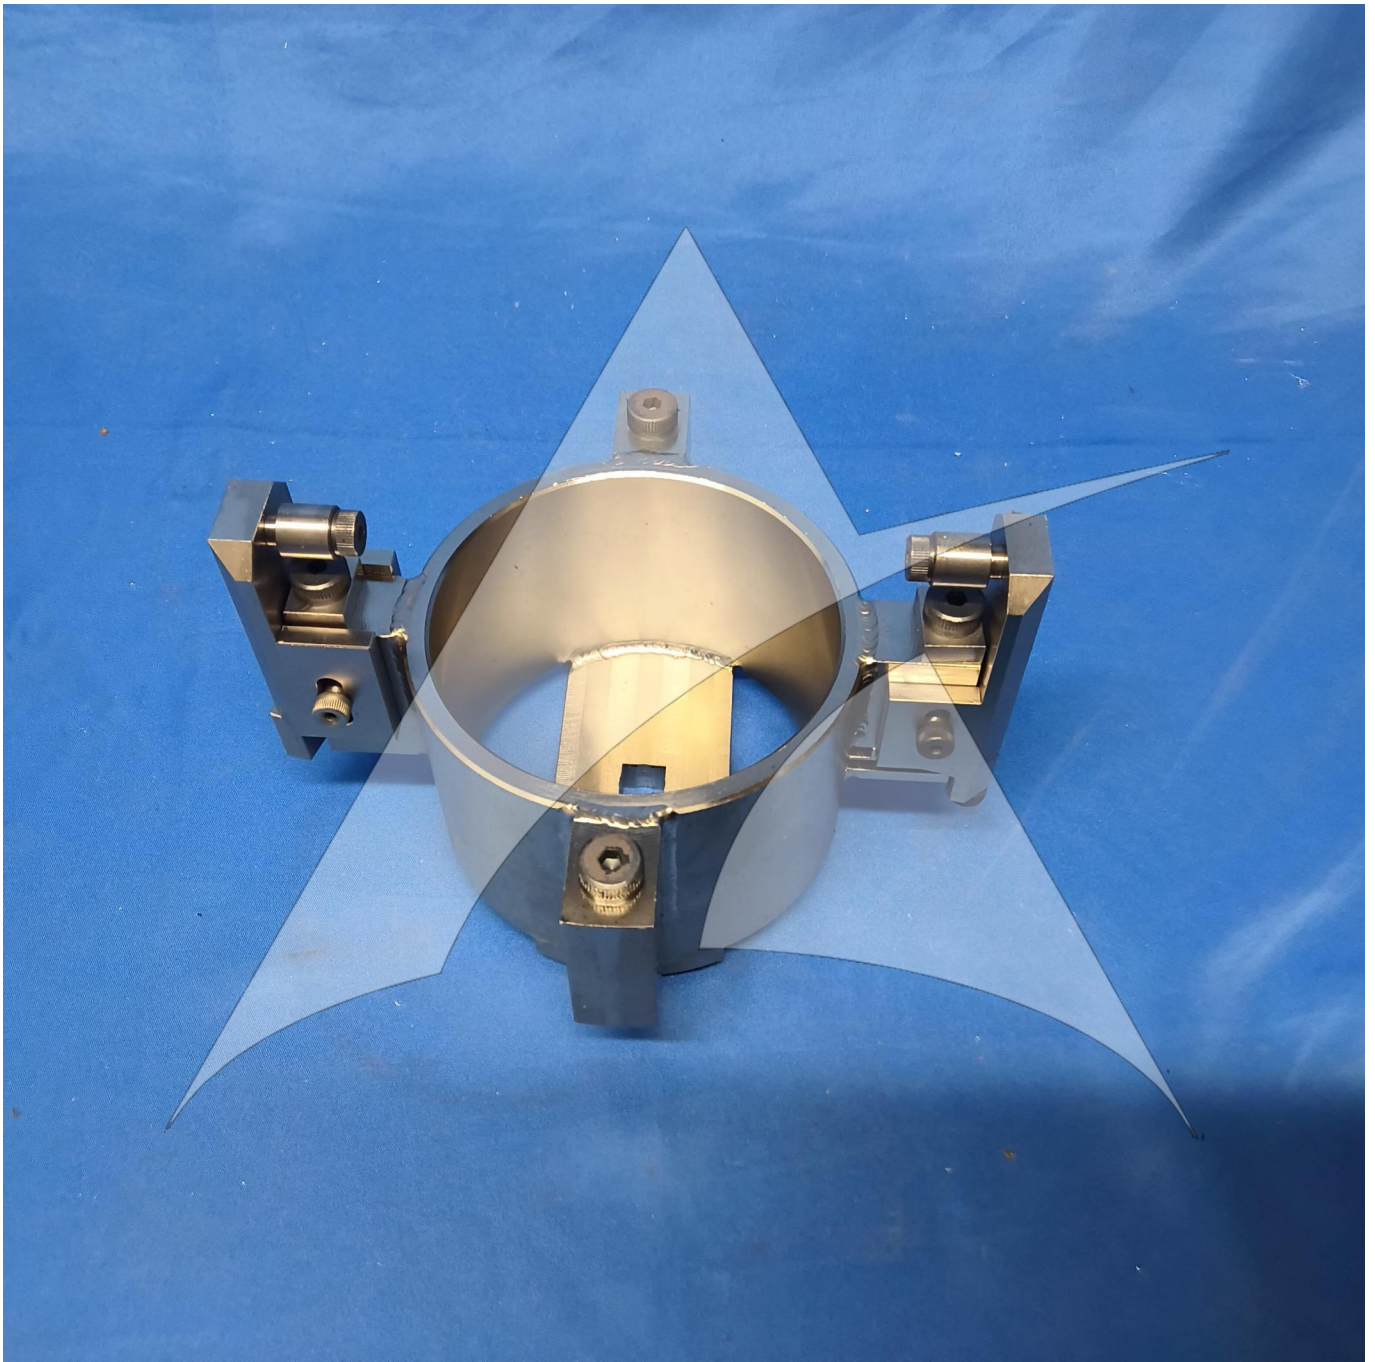

Global Sales:
Units 5 & 6, Oak Tree Place,
Matford Business Park
Exeter. Devon. EX2 8WA, UK.

Head Office:
7178 Headley ST SE,
PO Box 649
Ada, MI 49301 USA.

Part Number: A32101-1
Description: Wrench Adaptor Axle Nut
ATP Serial Number: PMH5557498EXT
Date: 2026-04-12

Image: 1 of 3

Global Sales:
Units 5 & 6, Oak Tree Place,
Matford Business Park
Exeter. Devon. EX2 8WA, UK.

Head Office:
7178 Headley ST SE,
PO Box 649
Ada, MI 49301 USA.

Part Number: A32101-1
Description: Wrench Adaptor Axle Nut
ATP Serial Number: PMH5557498EXT
Date: 2026-04-12

Image: 2 of 3

Global Sales:
Units 5 & 6, Oak Tree Place,
Matford Business Park
Exeter. Devon. EX2 8WA, UK.

Head Office:
7178 Headley ST SE,
PO Box 649
Ada, MI 49301 USA.

Part Number: A32101-1
Description: Wrench Adaptor Axle Nut
ATP Serial Number: PMH5557498EXT
Date: 2026-04-12