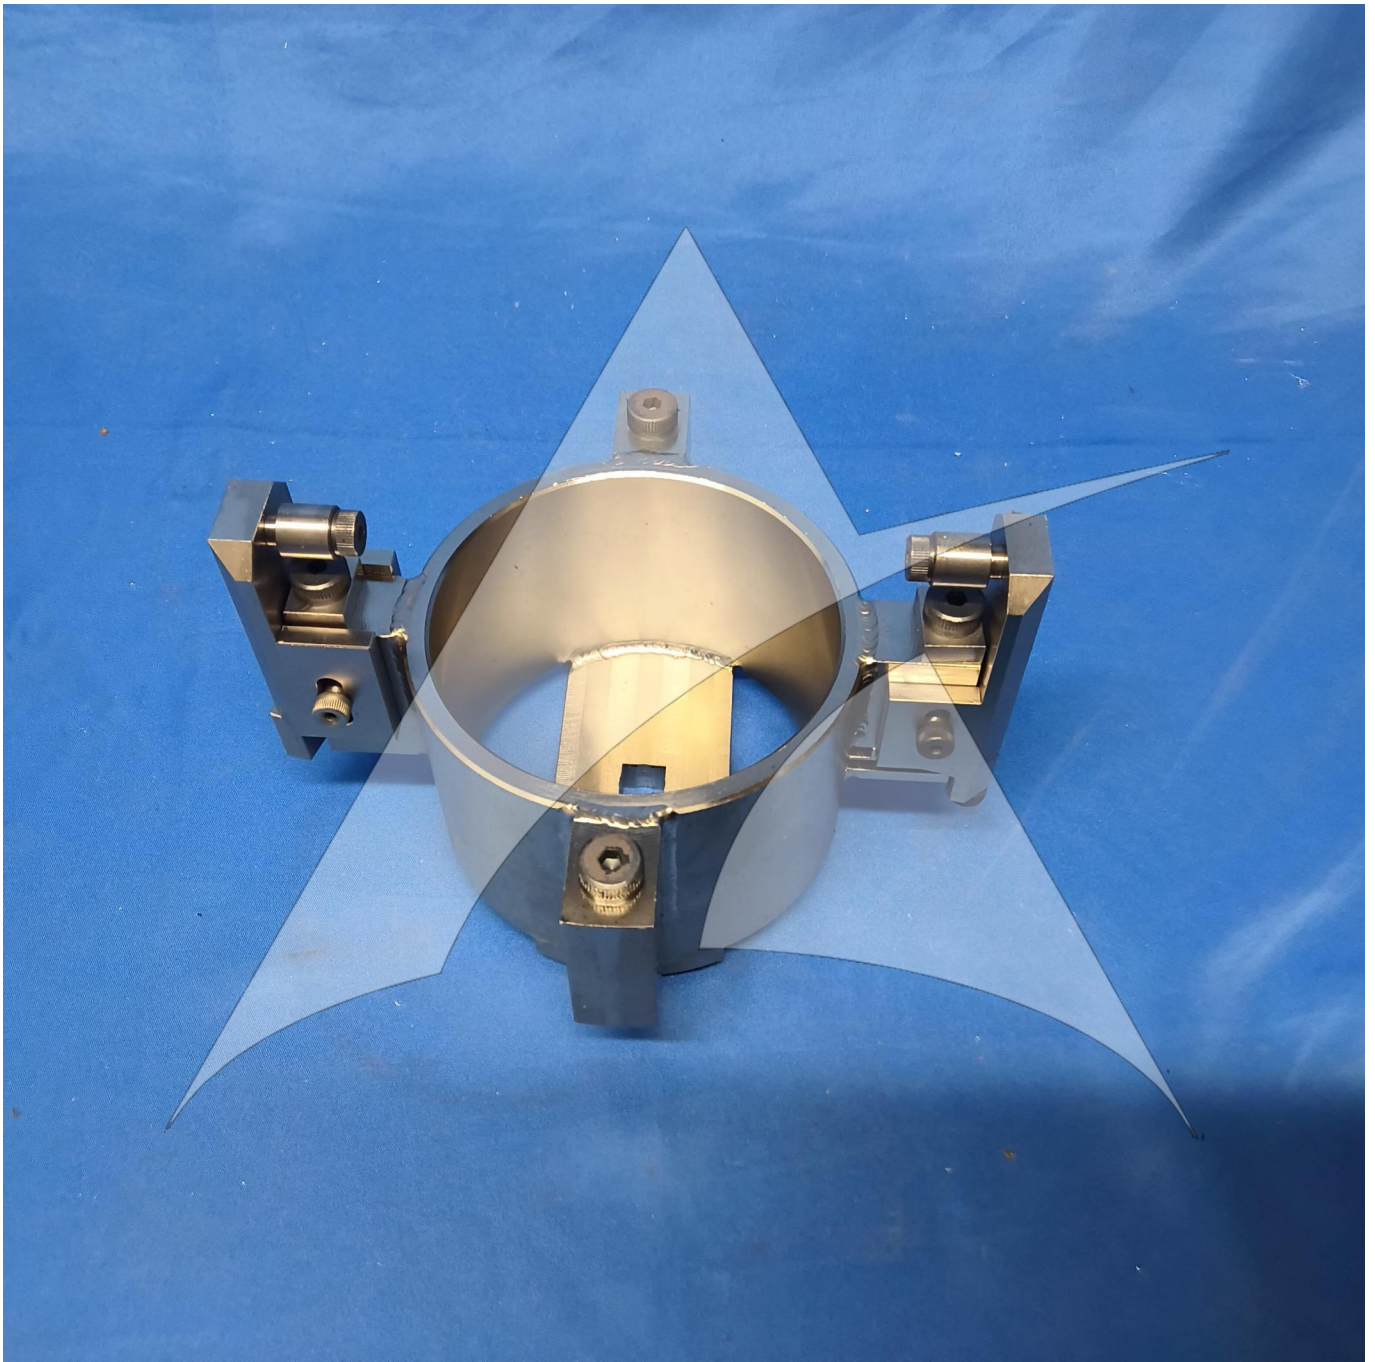

Global Sales:
Units 5 & 6, Oak Tree Place,
Matford Business Park
Exeter. Devon. EX2 8WA, UK.

Head Office:
7178 Headley ST SE,
PO Box 649
Ada, MI 49301 USA.

Part Number: A32101-1
Description: Wrench Adaptor Axle Nut
ATP Serial Number: PMH5557497EXT
Date: 2026-04-12

Image: 1 of 3

Global Sales:
Units 5 & 6, Oak Tree Place,
Matford Business Park
Exeter. Devon. EX2 8WA, UK.

Head Office:
7178 Headley ST SE,
PO Box 649
Ada, MI 49301 USA.

Part Number: A32101-1
Description: Wrench Adaptor Axle Nut
ATP Serial Number: PMH5557497EXT
Date: 2026-04-12

Image: 2 of 3

Global Sales:
Units 5 & 6, Oak Tree Place,
Matford Business Park
Exeter. Devon. EX2 8WA, UK.

Head Office:
7178 Headley ST SE,
PO Box 649
Ada, MI 49301 USA.

Part Number: A32101-1
Description: Wrench Adaptor Axle Nut
ATP Serial Number: PMH5557497EXT
Date: 2026-04-12