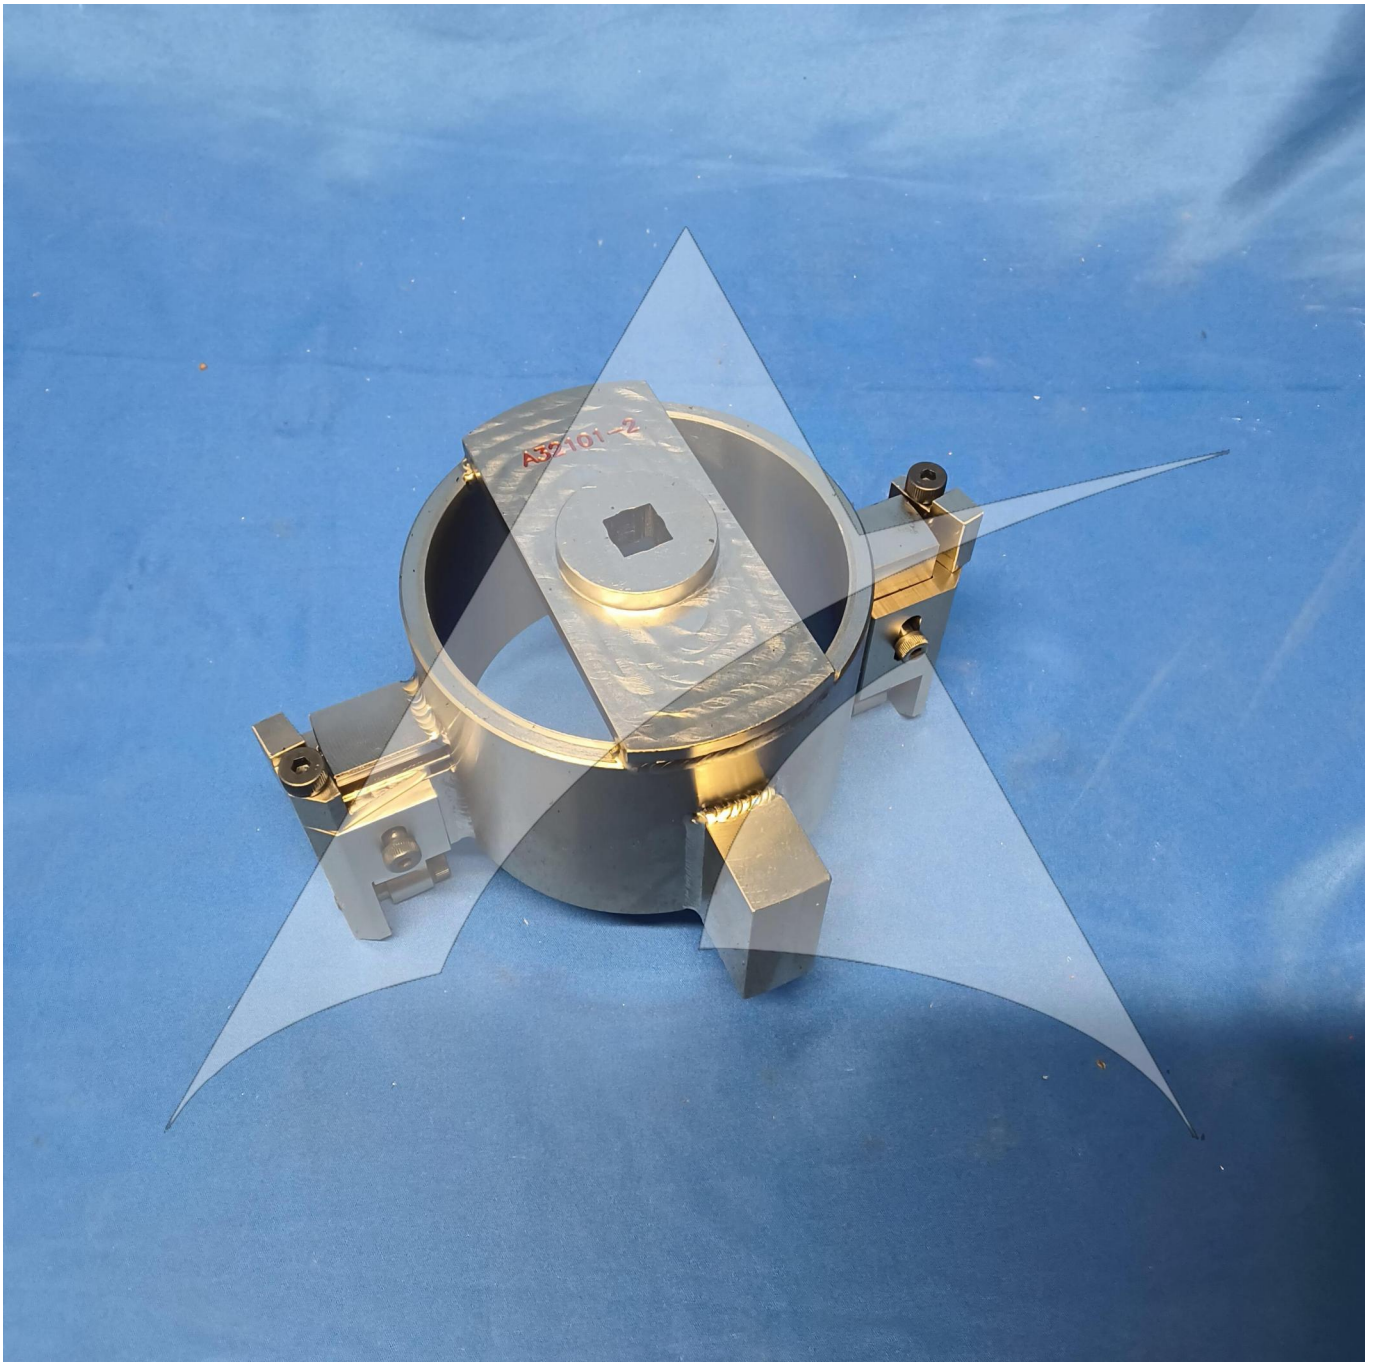

Global Sales:
Units 5 & 6, Oak Tree Place,
Matford Business Park
Exeter. Devon. EX2 8WA, UK.

Head Office:
7178 Headley ST SE,
PO Box 649
Ada, MI 49301 USA.

Part Number: A32101-1
Description: Wrench Adaptor Axle Nut
ATP Serial Number: PMH5557497EXT
Date: 2026-04-12

Image: 1 of 3

Global Sales:
Units 5 & 6, Oak Tree Place,
Matford Business Park
Exeter. Devon. EX2 8WA, UK.

Head Office:
7178 Headley ST SE,
PO Box 649
Ada, MI 49301 USA.

Part Number: A32101-1
Description: Wrench Adaptor Axle Nut
ATP Serial Number: PMH5557497EXT
Date: 2026-04-12

Image: 2 of 3

Global Sales:
Units 5 & 6, Oak Tree Place,
Matford Business Park
Exeter. Devon. EX2 8WA, UK.

Head Office:
7178 Headley ST SE,
PO Box 649
Ada, MI 49301 USA.

Part Number: A32101-1
Description: Wrench Adaptor Axle Nut
ATP Serial Number: PMH5557497EXT
Date: 2026-04-12