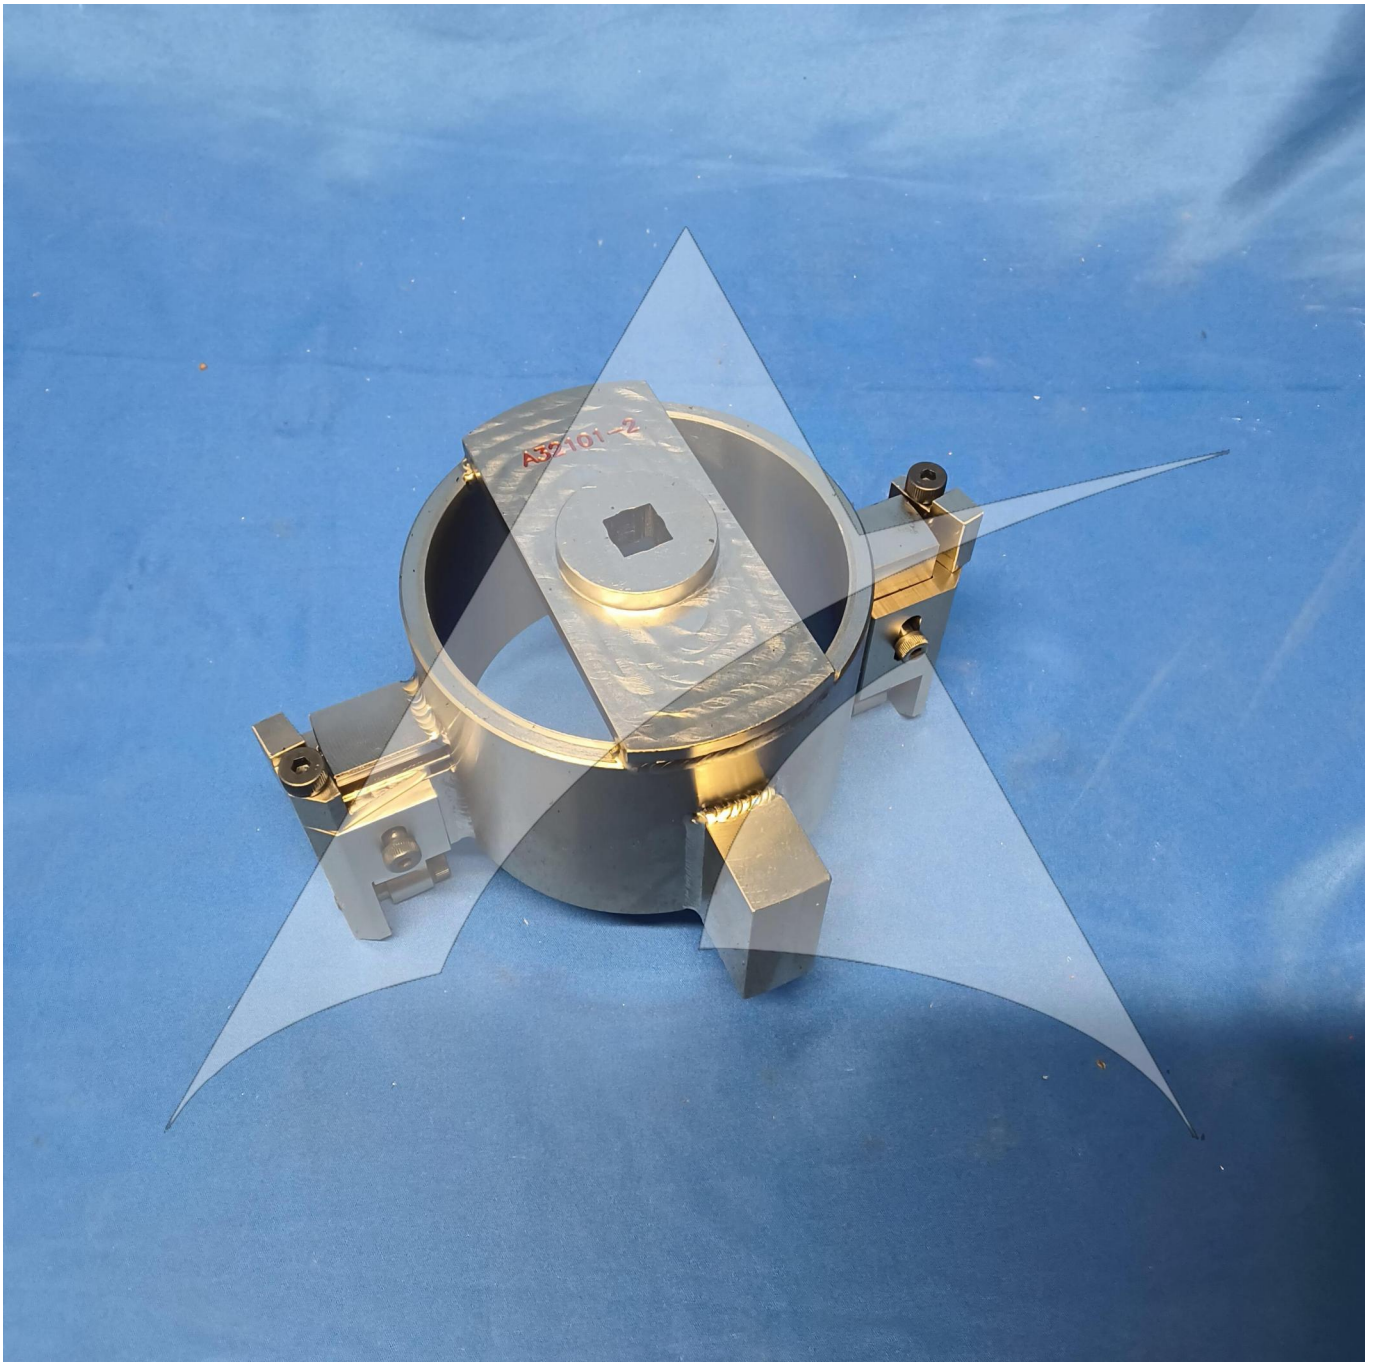

Global Sales:
Units 5 & 6, Oak Tree Place,
Matford Business Park
Exeter. Devon. EX2 8WA, UK.

Head Office:
7178 Headley ST SE,
PO Box 649
Ada, MI 49301 USA.

Part Number: A32101-1
Description: Wrench Adaptor Axle Nut
ATP Serial Number: PMH5557497EXT
Date: 2026-05-30

Image: 1 of 3

Global Sales:
Units 5 & 6, Oak Tree Place,
Matford Business Park
Exeter. Devon. EX2 8WA, UK.

Head Office:
7178 Headley ST SE,
PO Box 649
Ada, MI 49301 USA.

Part Number: A32101-1
Description: Wrench Adaptor Axle Nut
ATP Serial Number: PMH5557497EXT
Date: 2026-05-30

Image: 2 of 3

Global Sales:
Units 5 & 6, Oak Tree Place,
Matford Business Park
Exeter. Devon. EX2 8WA, UK.

Head Office:
7178 Headley ST SE,
PO Box 649
Ada, MI 49301 USA.

Part Number: A32101-1
Description: Wrench Adaptor Axle Nut
ATP Serial Number: PMH5557497EXT
Date: 2026-05-30