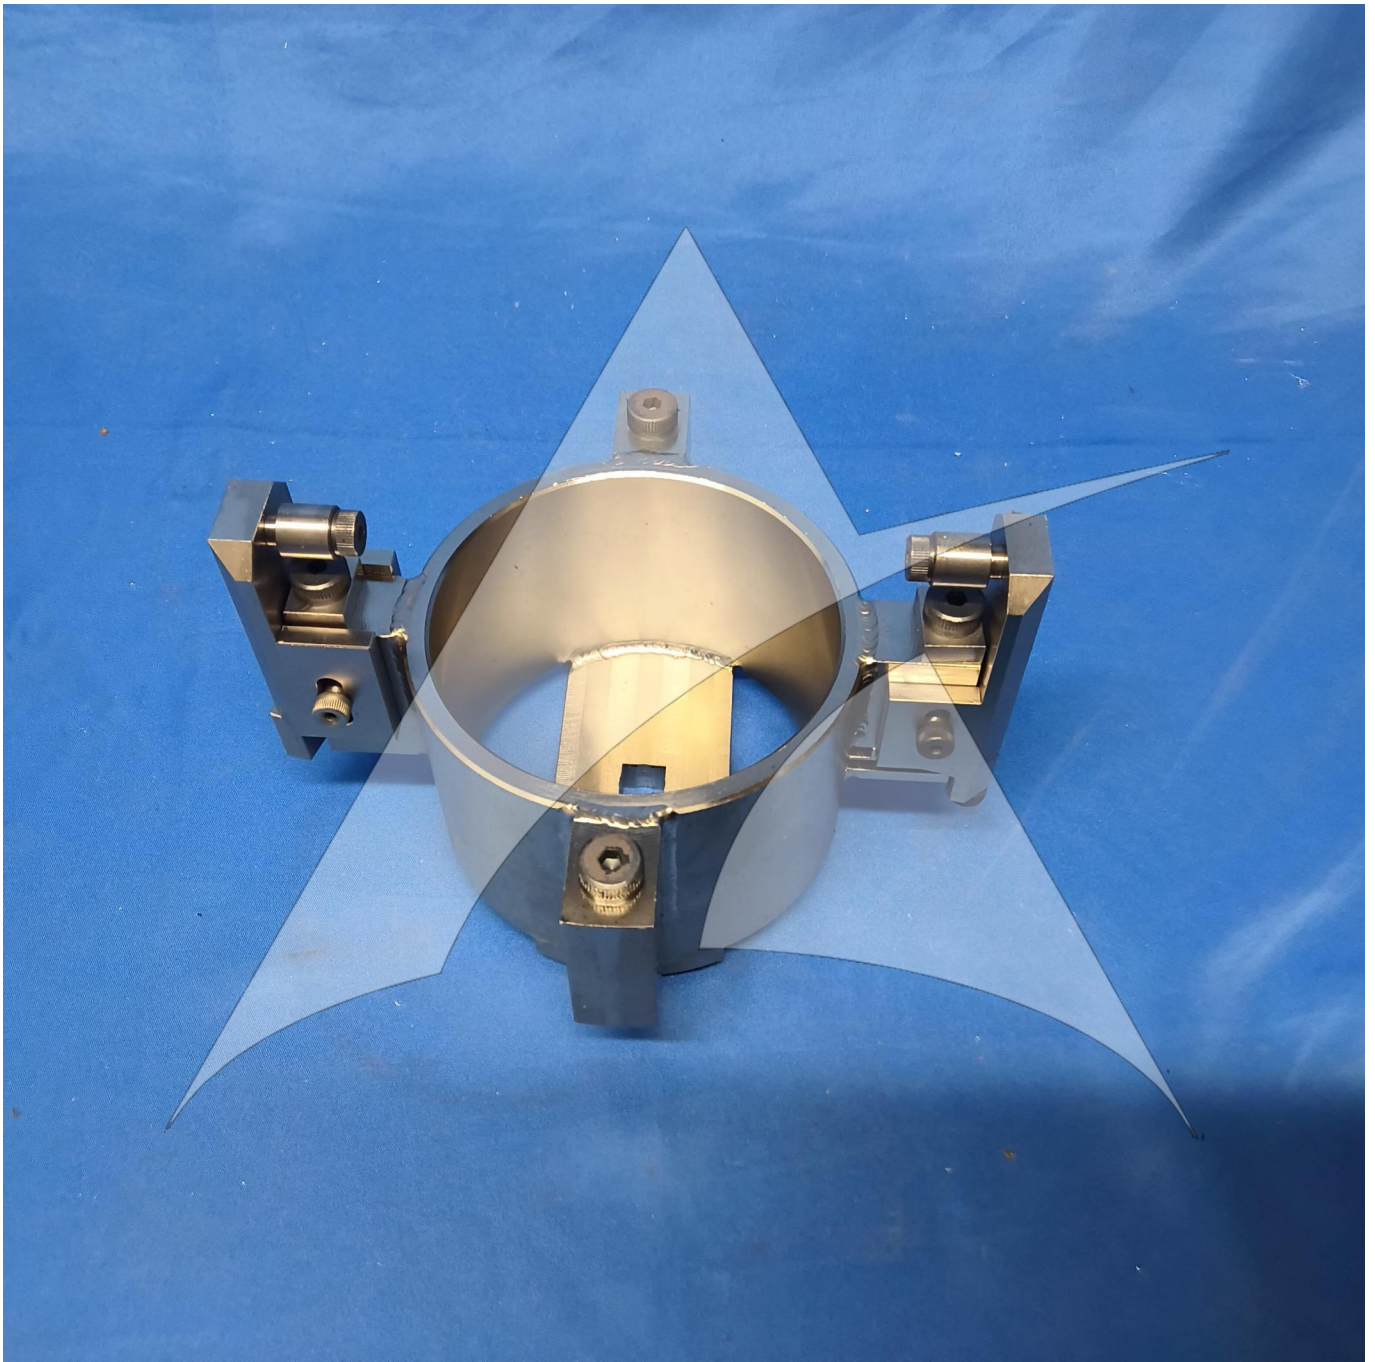

Global Sales:
Units 5 & 6, Oak Tree Place,
Matford Business Park
Exeter. Devon. EX2 8WA, UK.

Head Office:
7178 Headley ST SE,
PO Box 649
Ada, MI 49301 USA.

Part Number: A32101-1
Description: Wrench Adaptor Axle Nut
ATP Serial Number: PMH5557497EXT
Date: 2026-05-30

Image: 1 of 3

Global Sales:
Units 5 & 6, Oak Tree Place,
Matford Business Park
Exeter. Devon. EX2 8WA, UK.

Head Office:
7178 Headley ST SE,
PO Box 649
Ada, MI 49301 USA.

Part Number: A32101-1
Description: Wrench Adaptor Axle Nut
ATP Serial Number: PMH5557497EXT
Date: 2026-05-30

Image: 2 of 3

Global Sales:
Units 5 & 6, Oak Tree Place,
Matford Business Park
Exeter. Devon. EX2 8WA, UK.

Head Office:
7178 Headley ST SE,
PO Box 649
Ada, MI 49301 USA.

Part Number: A32101-1
Description: Wrench Adaptor Axle Nut
ATP Serial Number: PMH5557497EXT
Date: 2026-05-30