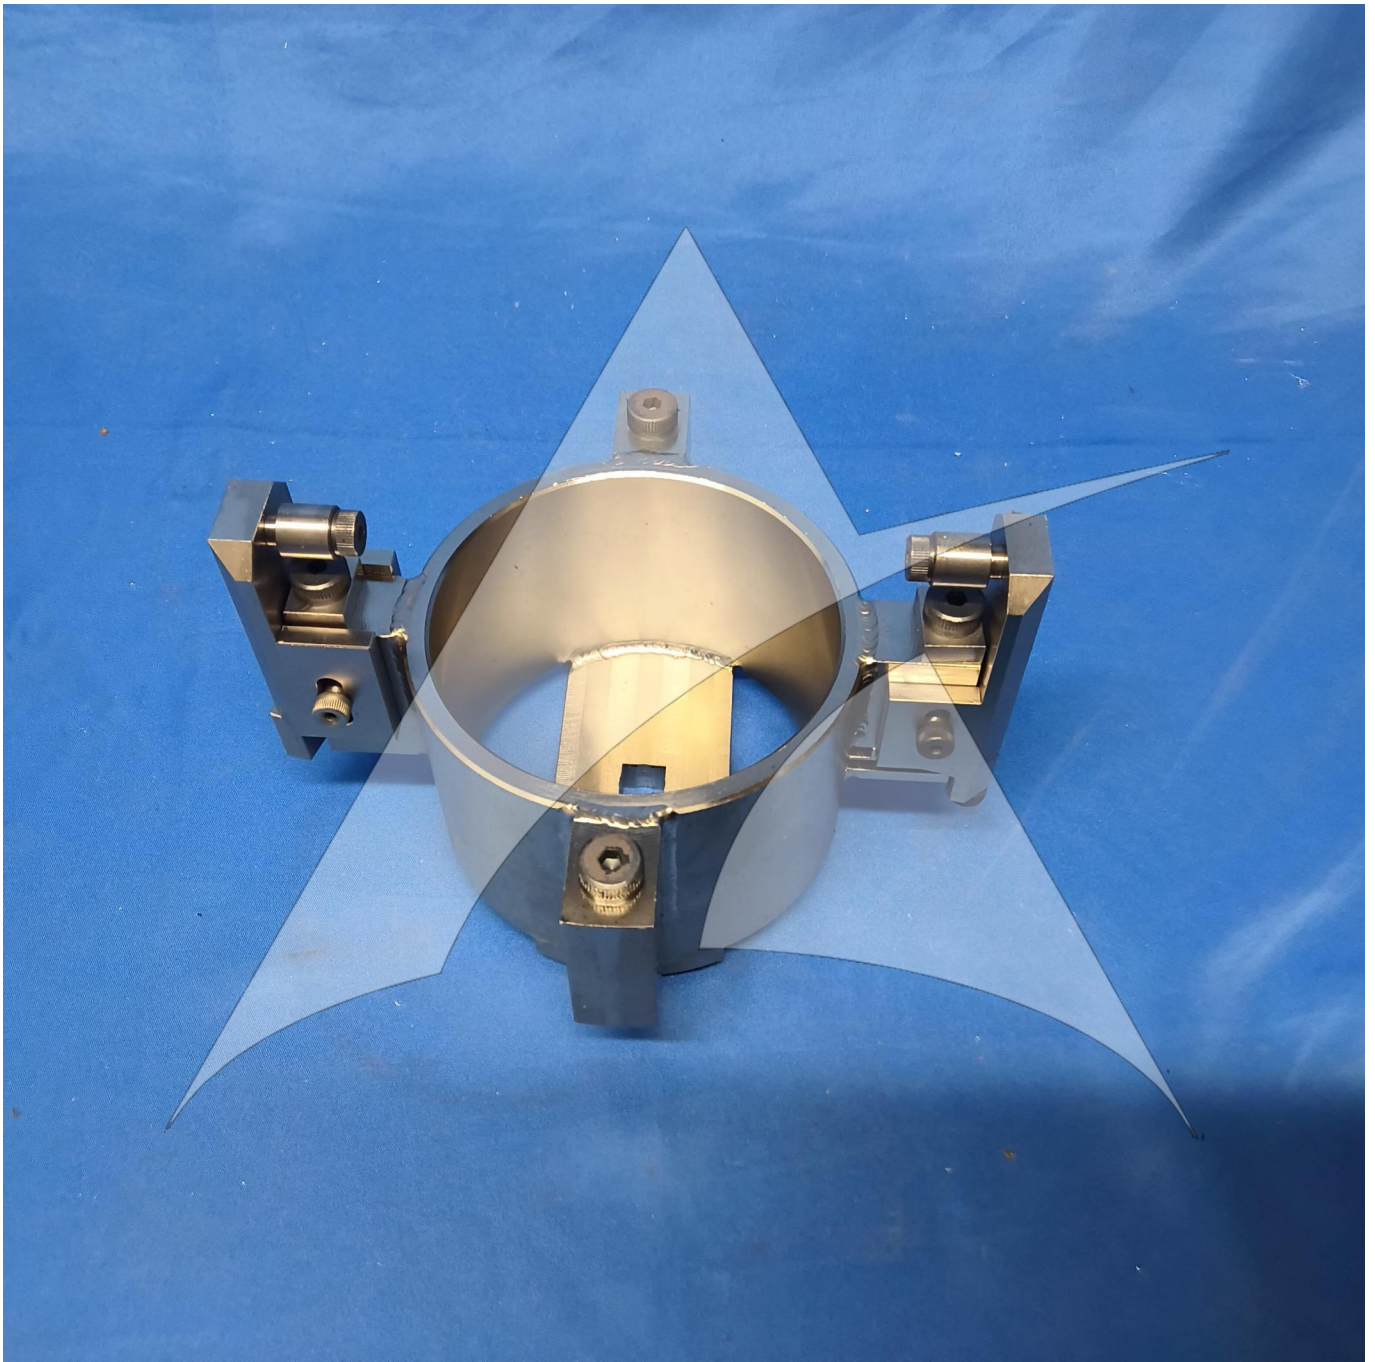

Global Sales:
Units 5 & 6, Oak Tree Place,
Matford Business Park
Exeter. Devon. EX2 8WA, UK.

Head Office:
7178 Headley ST SE,
PO Box 649
Ada, MI 49301 USA.

Part Number: A32101-1
Description: Wrench Adaptor Axle Nut
ATP Serial Number: PMH5557496EXT
Date: 2026-05-29

Image: 1 of 3

Global Sales:
Units 5 & 6, Oak Tree Place,
Matford Business Park
Exeter. Devon. EX2 8WA, UK.

Head Office:
7178 Headley ST SE,
PO Box 649
Ada, MI 49301 USA.

Part Number: A32101-1
Description: Wrench Adaptor Axle Nut
ATP Serial Number: PMH5557496EXT
Date: 2026-05-29

Image: 2 of 3

Global Sales:
Units 5 & 6, Oak Tree Place,
Matford Business Park
Exeter. Devon. EX2 8WA, UK.

Head Office:
7178 Headley ST SE,
PO Box 649
Ada, MI 49301 USA.

Part Number: A32101-1
Description: Wrench Adaptor Axle Nut
ATP Serial Number: PMH5557496EXT
Date: 2026-05-29