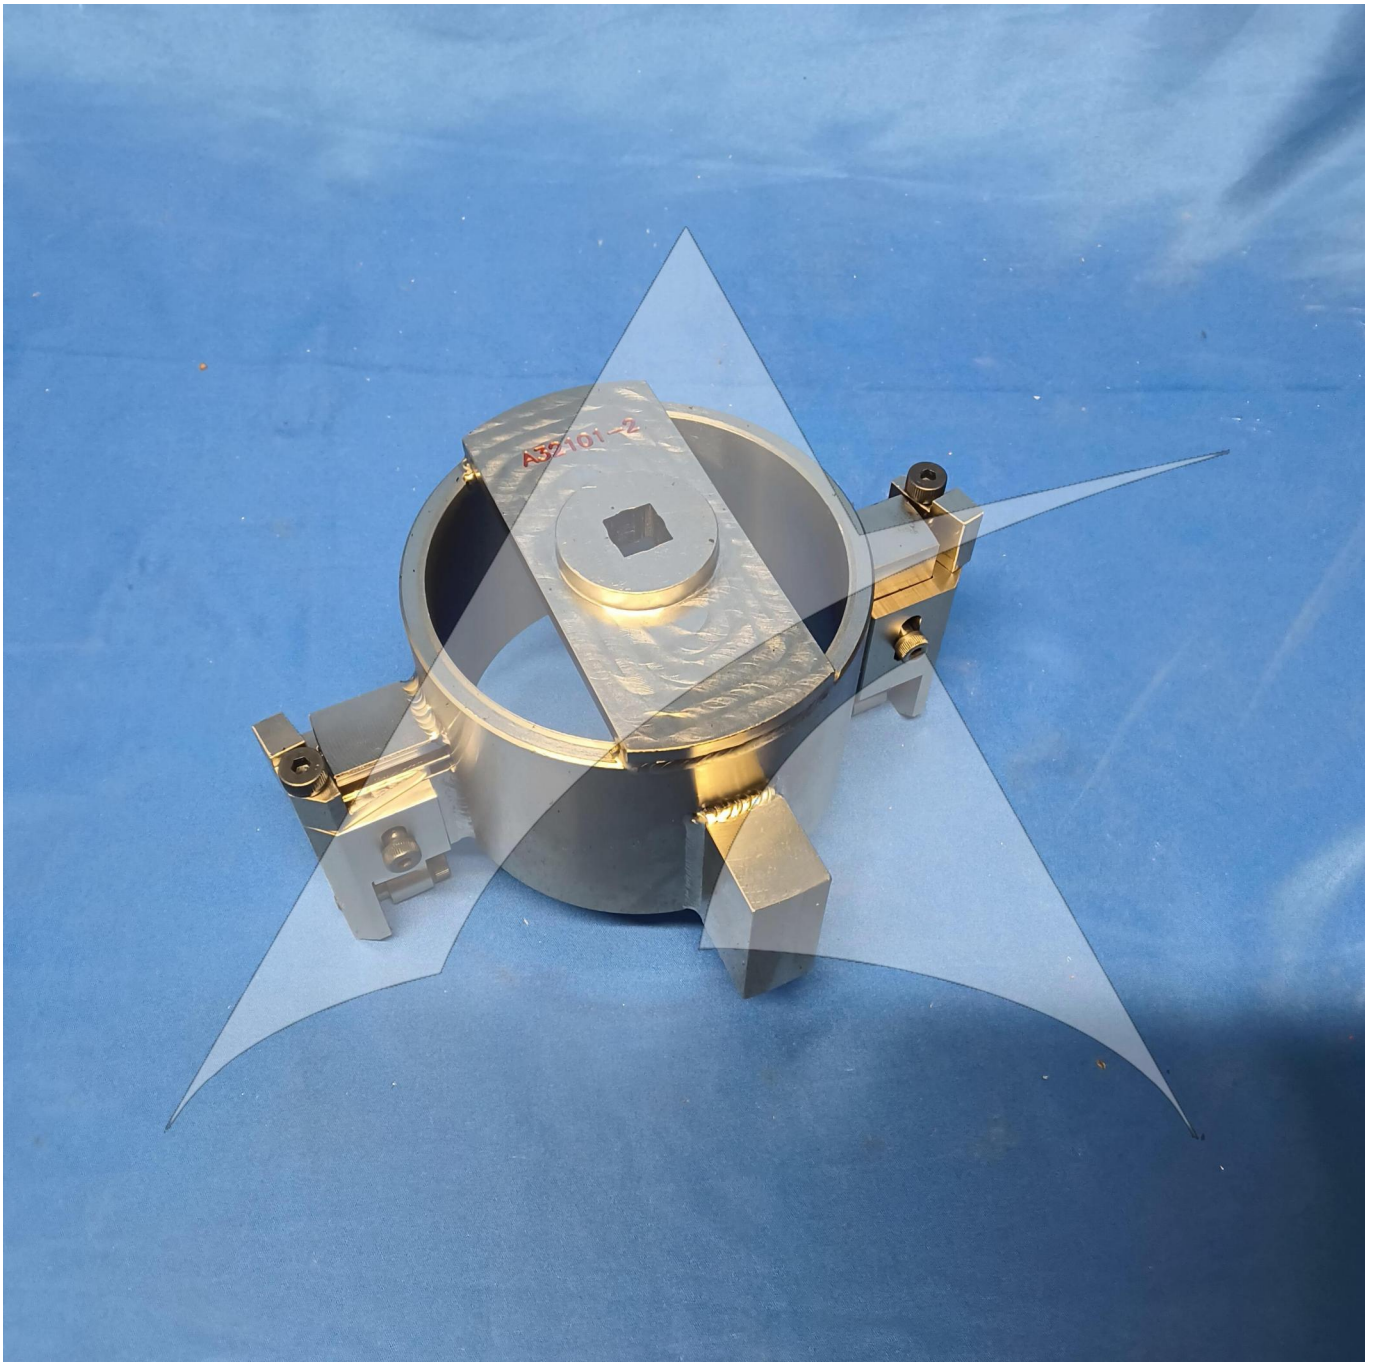

Global Sales:
Units 5 & 6, Oak Tree Place,
Matford Business Park
Exeter. Devon. EX2 8WA, UK.

Head Office:
7178 Headley ST SE,
PO Box 649
Ada, MI 49301 USA.

Part Number: A32101-1
Description: Wrench Adaptor Axle Nut
ATP Serial Number: PMH5557496EXT
Date: 2026-05-29

Image: 1 of 3

Global Sales:
Units 5 & 6, Oak Tree Place,
Matford Business Park
Exeter. Devon. EX2 8WA, UK.

Head Office:
7178 Headley ST SE,
PO Box 649
Ada, MI 49301 USA.

Part Number: A32101-1
Description: Wrench Adaptor Axle Nut
ATP Serial Number: PMH5557496EXT
Date: 2026-05-29

Image: 2 of 3

Global Sales:
Units 5 & 6, Oak Tree Place,
Matford Business Park
Exeter. Devon. EX2 8WA, UK.

Head Office:
7178 Headley ST SE,
PO Box 649
Ada, MI 49301 USA.

Part Number: A32101-1
Description: Wrench Adaptor Axle Nut
ATP Serial Number: PMH5557496EXT
Date: 2026-05-29